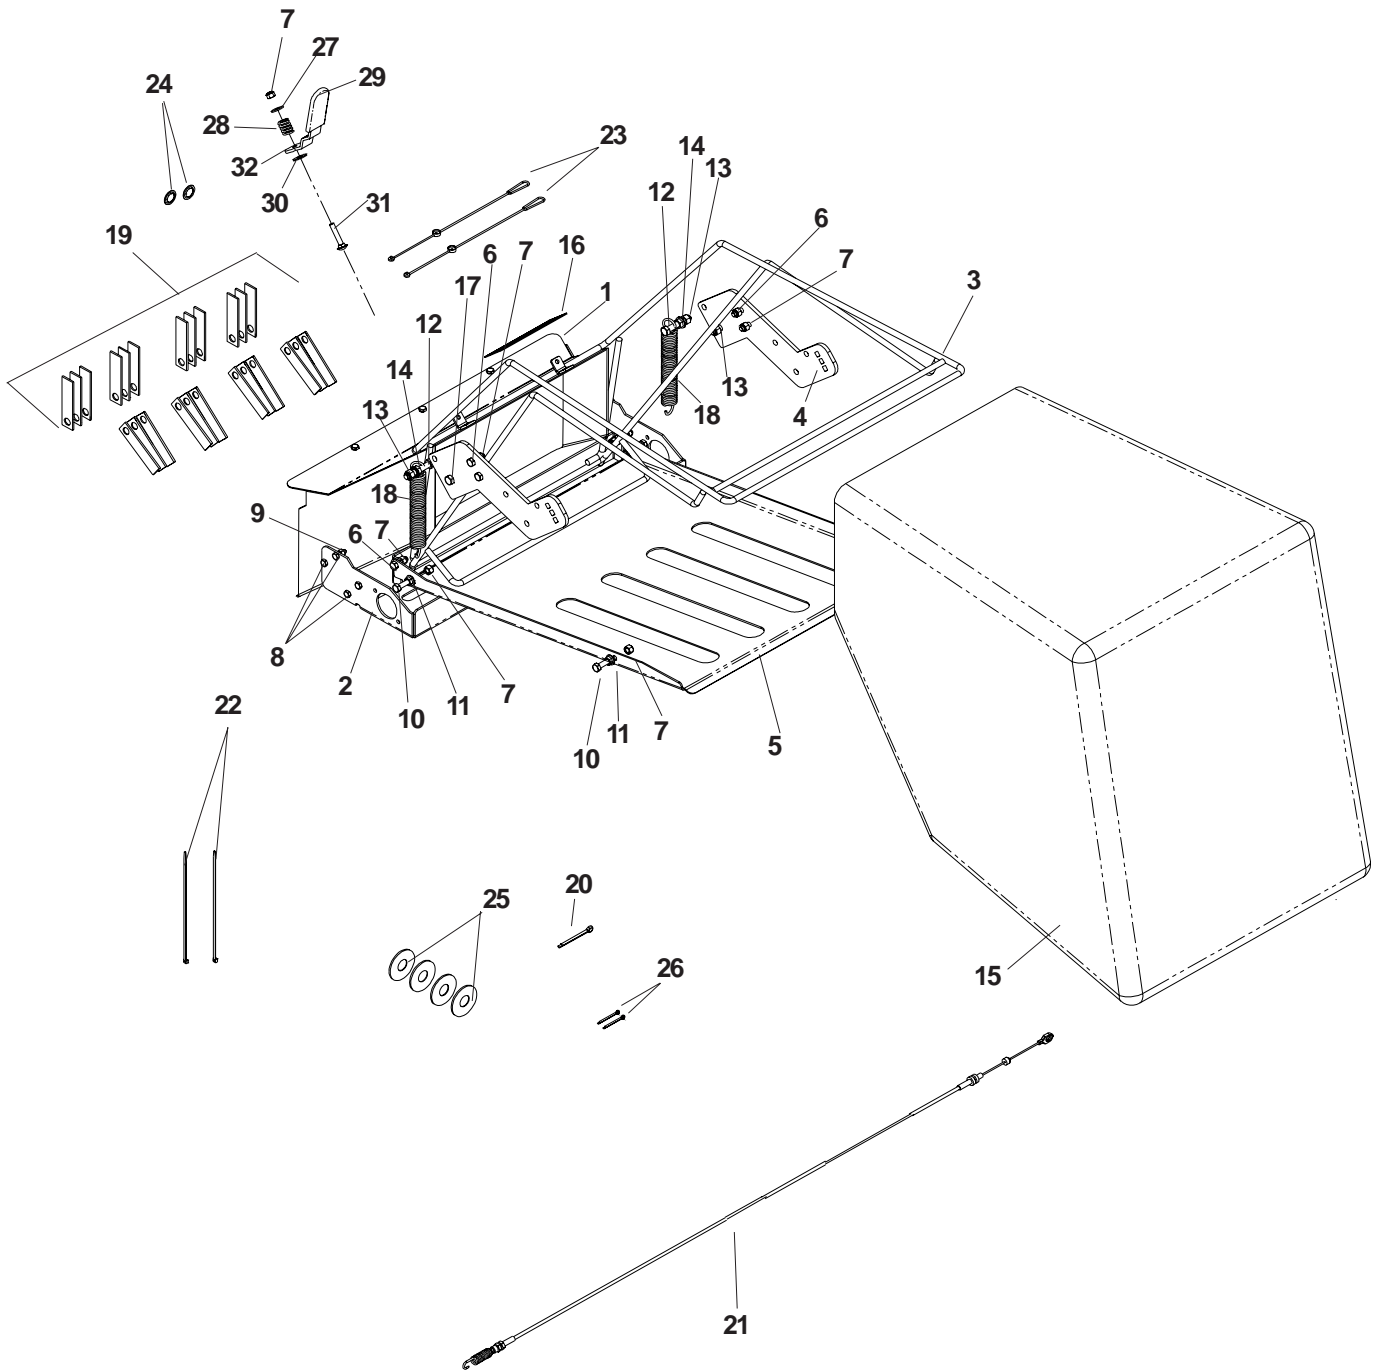

DELTA REEL ASSEMBLY

ITEM	PART NO.	QTY.	DESCRIPTION
.....	539107184 1 22" DELTA REEL (COMPLETE)
1 539100530 2 JAM NUT W/SETSCREW
2 539106653 2 END SPACER
3 539106651 15 BLADE MTG. PLATE
4 539106652 14 SPACER - LONG
5 539106650 1 SHAFT
6 539108116 1 BLADE W/HARDWARE SET (30 BLADES)
7 539108117 1 SCREW & NUT SET (60 EACH)

SPRING REEL ASSEMBLY

ITEM	PART NO.	QTY.	DESCRIPTION
.....	539107185 1 22" SPRING REEL (COMPLETE)
1	539106683 1 SHAFT
2	540108119 1 SPRING W/HARDWARE SET (42 SPRINGS)

DECALS

ITEM	PART NO.	QTY	DESCRIPTION
1	539105071	1	DECAL, NASCAR
2	539107337	1	DECAL, HEIGHT
3	539107244	1	DECAL, HANDLE PIN
4	539101881	1	DECAL, PROP 65
5	539104789	1	DECAL SMALL CROWN
6	540200028	1	DECAL, HEIGHT ADJUST
7	540200732	1	DECAL, 12" HUSQVARNA W/CROWN
8	540200076	1	DECAL, FOOT DANGER
9	539107359	1	DECAL, GRAPHIC
10	539107189	1	DECAL, DT22

BAGGER ASSEMBLY

BAGGER ASSEMBLY

ITEM	PART NO.	QTY	DESCRIPTION
1	539106799	1	CHUTE
2	539106803	1	TRAY
3	539107242	1	BAG FRAME, BLACK
4	539106846	2	EXTENDER
5	539106835	1	SAFETY DOOR
6	539990209	6	SCREW, 5/16 X 1
7	539990717	10	NUT, 5/16, NYLOC
8	539990580	13	SCREW, 1/4 X 3/4
9	539976978	13	NUT, 1/4, NYLOC
10	539990669	3	SCREW, 5/16 X 1 3/4
11	539990585	3	NUT, 5/16, SERRATED WASHER
12	539990588	2	SCREW, 3/8 X 2
13	539976979	4	NUT, 3/8, NYLOC
14	539990613	2	NUT, 3/8, SERRATED WASHER
15	540005464	1	BAG
16	539976583	1	DECAL, WARNING
17	539990563	2	SCREW, 3/8 X 1
18	539107315	2	SPRING, BAGGER
19	539109771	1	BLADE SET (56)
20	539990297	1	COTTER PIN 1/8 X 1 1/2 (FOR REAR AXLE)
21	539106827	1	CABLE, BAGGER
22	539976856	2	WIRE TIE
23	539102563	2	LANYARD
24	540053411	2	RETAINING RING
25	539000436	4	WASHER, 5/8, SAE (FOR REAR AXLE)
26	539099037	2	COTTER PIN, 3/32 X 3/4
27	539990692	1	WASHER, 5/16
28	539976438	1	SPRING
29	539110865	1	GRIP
30	539990517	1	WASHER, 3/8
31	539990861	1	RHSNB, 5/16-18 X 1 3/4
32	539110982	1	BAG CLAMP