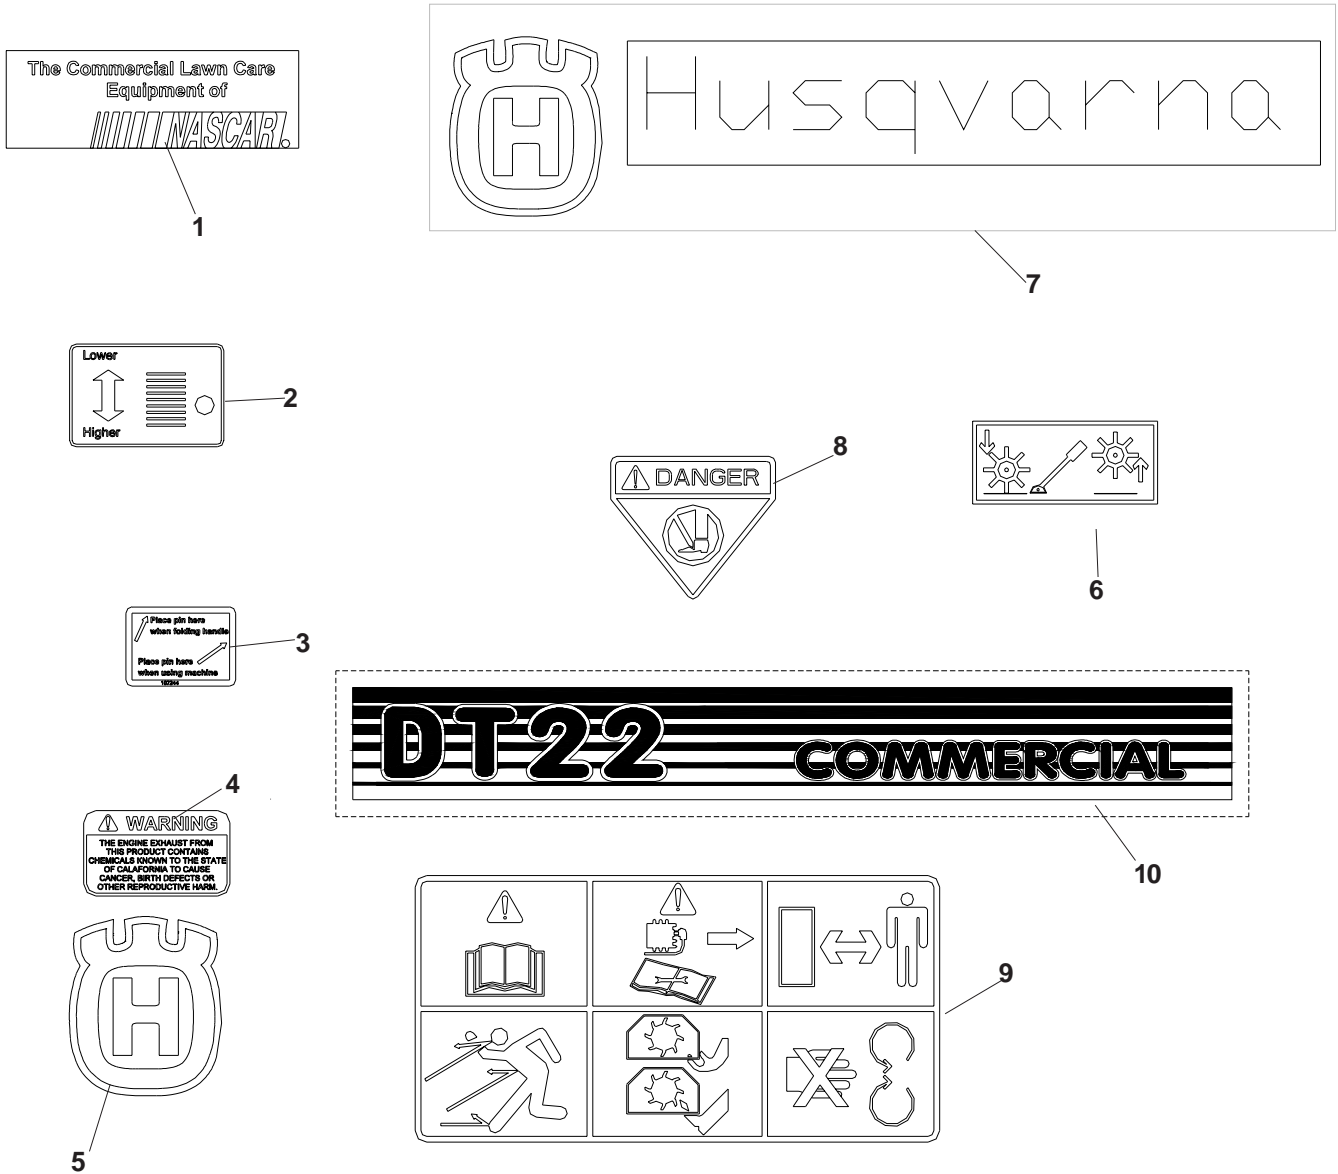

968999366/DT22HNR

968999367/DT22BNR

968999598 / SD22

HANDLE ASSEMBLY

HANDLE ASSEMBLY

ITEM	PART NO.	QTY.	DESCRIPTION
1	539106758	1	HANDLE
2	539052561	2	FOAM GRIP
3	539106760	1	BAIL
4	539100481	2	KNOB
5	539106755	2	HANDLE SIDE
6	539106654	1	MOUNT
7	539100556	2	PIN
8	539102563	2	LANYARD
9	539100472	2	RHSNB 5/16C X 1 1/4
10	539990692	3	WASHER, 5/16, FLAT
11	539106688	1	CABLE TAB
12	539990639	1	HCS 1/4C X 1 1/2
13	539976978	1	NUT, 1/4C, NYLOC
14	539106645	1	LEVER
15	539102998	1	WASHER, FRICTION
16	539976979	7	NUT, 3/8C, NYLOC
17	539976941	1	HCS 3/8C X 1 1/4
18	539990517	2	WASHER, 3/8, FLAT
19	539990563	6	HCS 3/8C X 1
20	539976526	1	ADJ. LEVER GRIP
21	539990209	1	HCS 5/16C X 1
22	539990717	1	NUT, 5/16C, NYLOC

DELTA REEL ASSEMBLY

ITEM	PART NO.	QTY.	DESCRIPTION
.....	539107184 1 22" DELTA REEL (COMPLETE)
1 539100530 2 JAM NUT W/SETSCREW
2 539106653 2 END SPACER
3 539106651 15 BLADE MTG. PLATE
4 539106652 14 SPACER - LONG
5 539106650 1 SHAFT
6 539108116 1 BLADE W/HARDWARE SET (30 BLADES)
7 539108117 1 SCREW & NUT SET (60 EACH)

SPRING REEL ASSEMBLY

ITEM	PART NO.	QTY.	DESCRIPTION
.....	539107185 1 22" SPRING REEL (COMPLETE)
1	539106683 1 SHAFT
2	540108119 1 SPRING W/HARDWARE SET (42 SPRINGS)

DECALS

ITEM	PART NO.	QTY	DESCRIPTION
1	539105071	1	DECAL, NASCAR
2	539107337	1	DECAL, HEIGHT
3	539107244	1	DECAL, HANDLE PIN
4	539101881	1	DECAL, PROP 65
5	539104789	1	DECAL SMALL CROWN
6	540200028	1	DECAL, HEIGHT ADJUST
7	540200732	1	DECAL, 12" HUSQVARNA W/CROWN
8	540200076	1	DECAL, FOOT DANGER
9	539107359	1	DECAL, GRAPHIC
10	539107189	1	DECAL, DT22