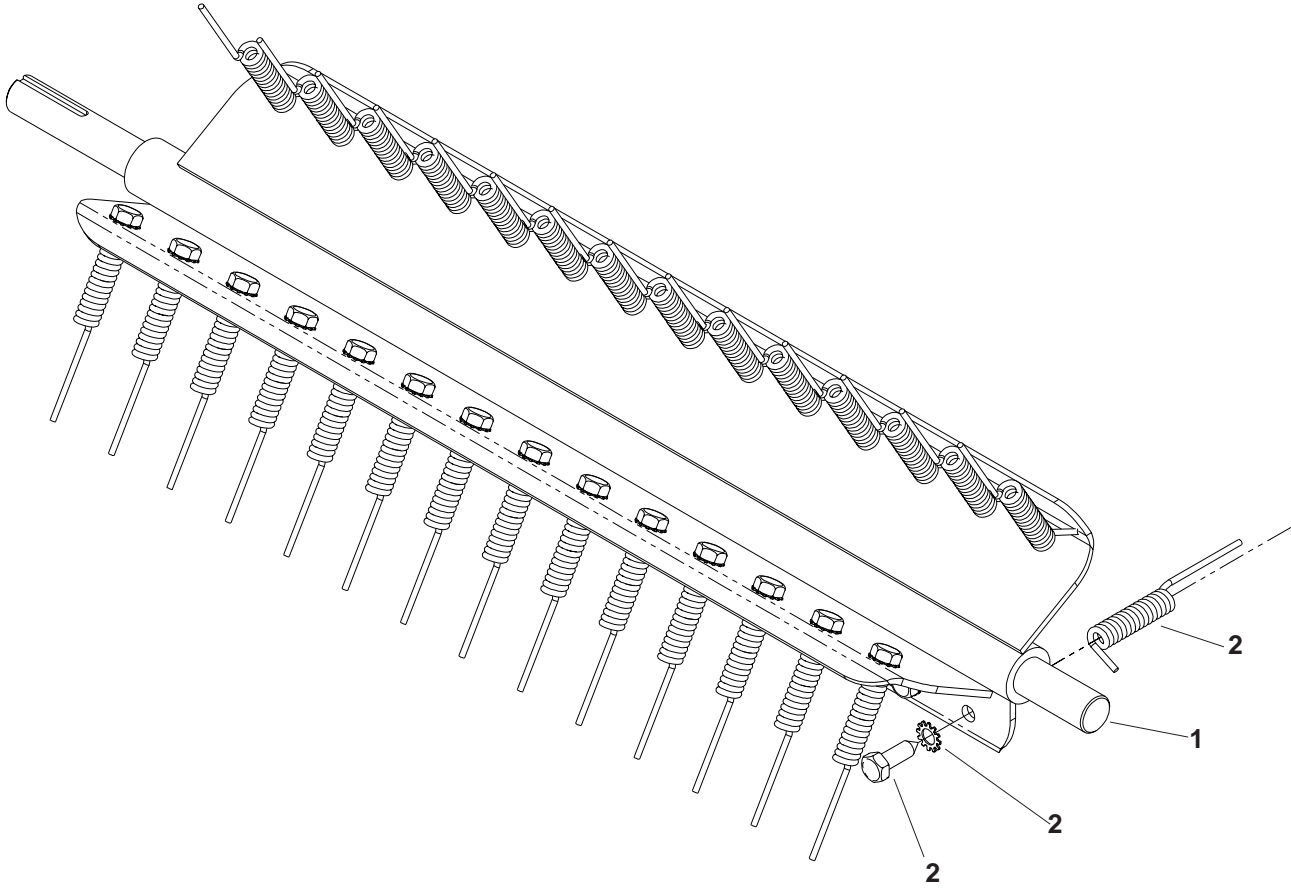

FLAIL REEL ASSEMBLY

ITEM	PART NO.	QTY.	DESCRIPTION
.....	539107183 1 22" FLAIL REEL (COMPLETE)
1 539106641 1 SHAFT
2 539108113 1 SPACER SET (56 SPACERS)
3 539108111 1 SHAFT & HARDWARE SET(4 SHAFTS)
4 539108110 1 BLADE SET (32 BLADES)
.....	539108112 1 BLADES W/SHAFTS & HARDWARE SET (32 BLADES)
5 539101949 8 E-RING 1/2

DELTA REEL ASSEMBLY

ITEM	PART NO.	QTY.	DESCRIPTION
.....	539107184 1 22" DELTA REEL (COMPLETE)
1 539100530 2 JAM NUT W/SETSCREW
2 539106653 2 END SPACER
3 539106651 15 BLADE MTG. PLATE
4 539106652 14 SPACER - LONG
5 539106650 1 SHAFT
6 539108116 1 BLADE W/HARDWARE SET (30 BLADES)
7 539108117 1 SCREW & NUT SET (60 EACH)

SPRING REEL ASSEMBLY

ITEM	PART NO.	QTY.	DESCRIPTION
.....	539107185 1 22" SPRING REEL (COMPLETE)
1	539106683 1 SHAFT
2	540108119 1 SPRING W/HARDWARE SET (42 SPRINGS)

DECALS

ITEM	PART NO.	QTY	DESCRIPTION
1	539105071	1	DECAL, NASCAR
2	539107337	1	DECAL, HEIGHT
3	539107244	1	DECAL, HANDLE PIN
4	539101881	1	DECAL, PROP 65
5	539104789	1	DECAL SMALL CROWN
6	540200028	1	DECAL, HEIGHT ADJUST
7	540200732	1	DECAL, 12" HUSQVARNA W/CROWN
8	540200076	1	DECAL, FOOT DANGER
9	539107359	1	DECAL, GRAPHIC
10	539107189	1	DECAL, DT22