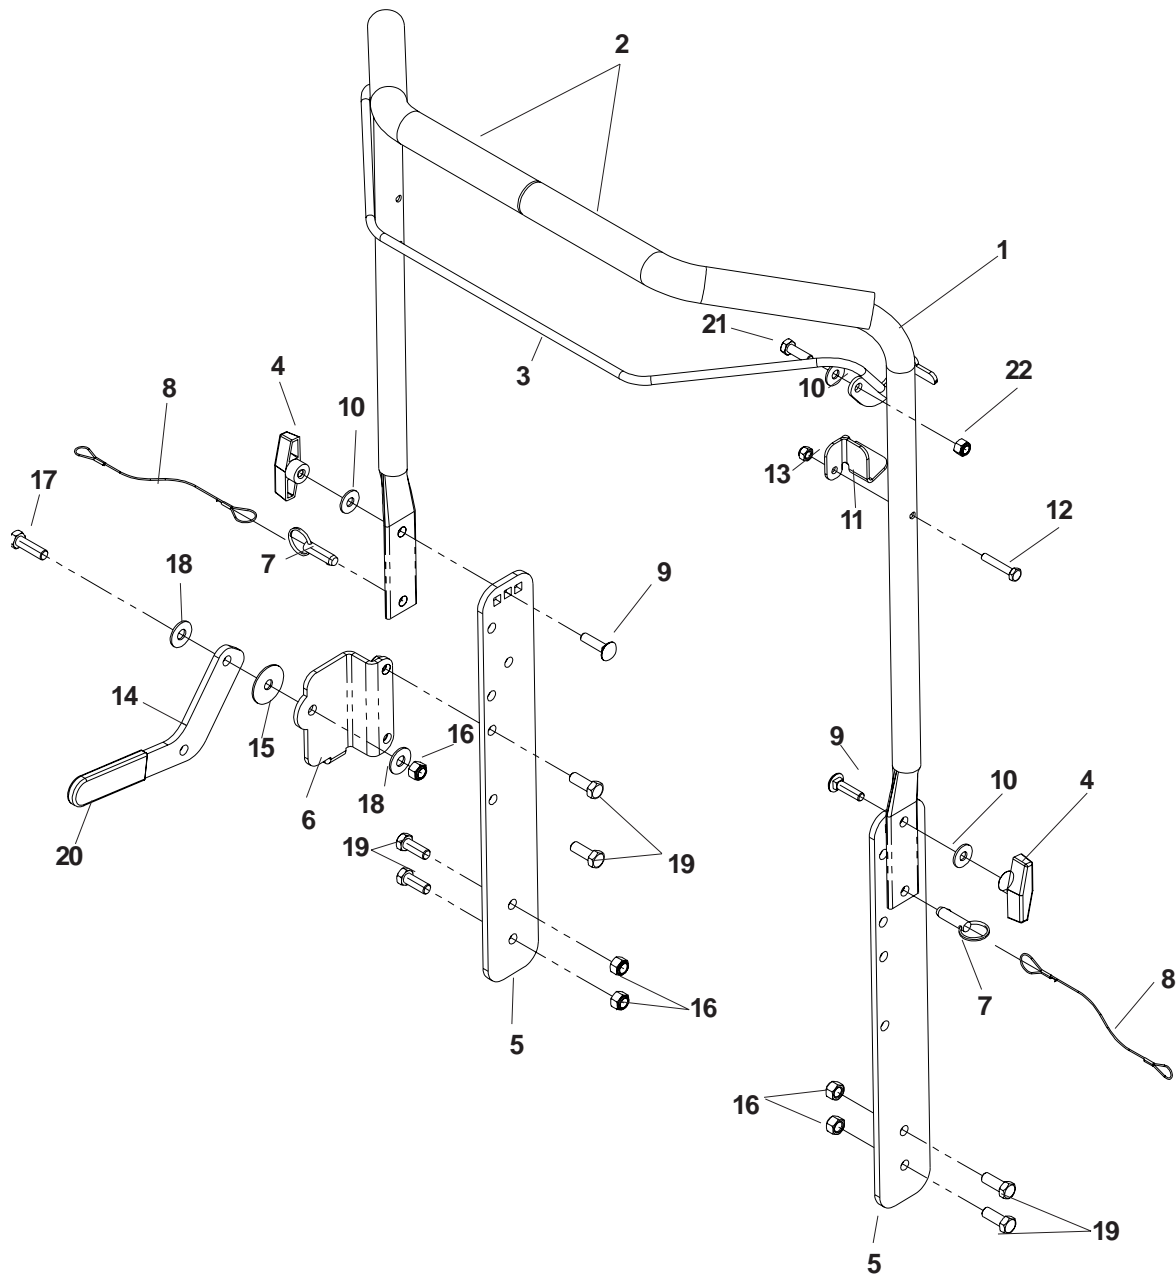

968999366/DT22HNR

968999367/DT22BNR

968999598 / SD22

HANDLE ASSEMBLY

HANDLE ASSEMBLY

ITEM	PART NO.	QTY.	DESCRIPTION
1	539106758	1	HANDLE
2	539052561	2	FOAM GRIP
3	539106760	1	BAIL
4	539100481	2	KNOB
5	539106755	2	HANDLE SIDE
6	539106654	1	MOUNT
7	539100556	2	PIN
8	539102563	2	LANYARD
9	539100472	2	RHSNB 5/16C X 1 1/4
10	539990692	3	WASHER, 5/16, FLAT
11	539106688	1	CABLE TAB
12	539990639	1	HCS 1/4C X 1 1/2
13	539976978	1	NUT, 1/4C, NYLOC
14	539106645	1	LEVER
15	539102998	1	WASHER, FRICTION
16	539976979	7	NUT, 3/8C, NYLOC
17	539976941	1	HCS 3/8C X 1 1/4
18	539990517	2	WASHER, 3/8, FLAT
19	539990563	6	HCS 3/8C X 1
20	539976526	1	ADJ. LEVER GRIP
21	539990209	1	HCS 5/16C X 1
22	539990717	1	NUT, 5/16C, NYLOC