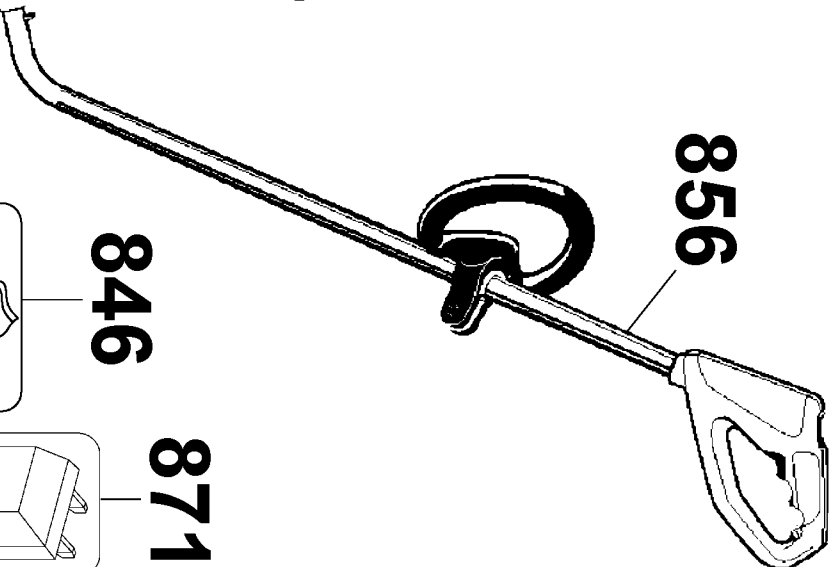

800

2

856

856

846

871

856

Parts List for DS700 Type 1

Item Number	Part Number	Description	Qty Required
2	489413-00	BRACKET,WALL MT	1
800	90554972	GREASE TUBE	1
846	243457-00SV	HARDWARE BAG	1
856	478661-00SV	REPLACEMENT BLADE	1
856	478656-00S	BLADE-GRASS SHEARS	1
856	GSH1000	HANDLE KIT	1
871	90522204	CHARGER	1