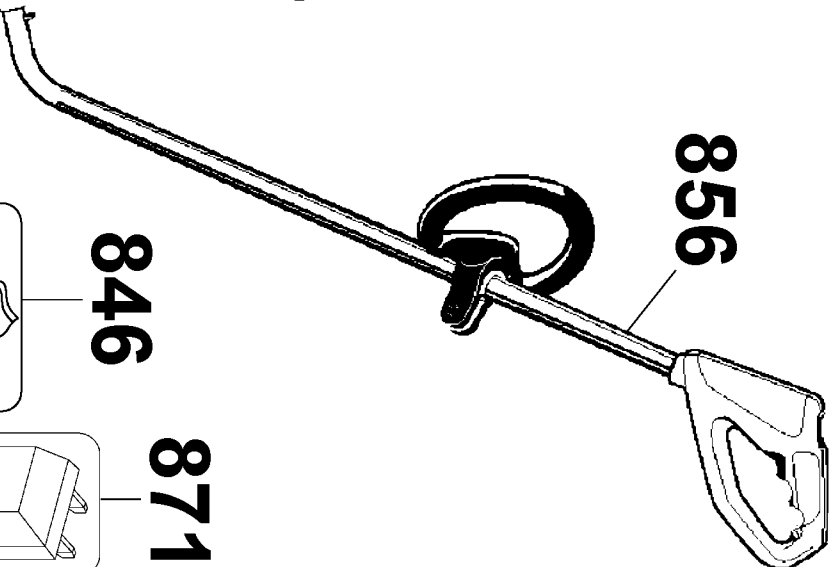

800

2

856

856

846

871

856

Parts List for DS700 Type 1

Item Number	Part Number	Description	Qty Required
2	489413-00	BRACKET,WALL MT	1
800	90554972	GREASE TUBE	1
846	243457-00SV	HARDWARE BAG	1
856	478661-00SV	REPLACEMENT BLADE	1
856	478656-00S	BLADE-GRASS SHEARS	1
856	GSH1000	HANDLE KIT	1
871	90522204-01	CHARGER	1