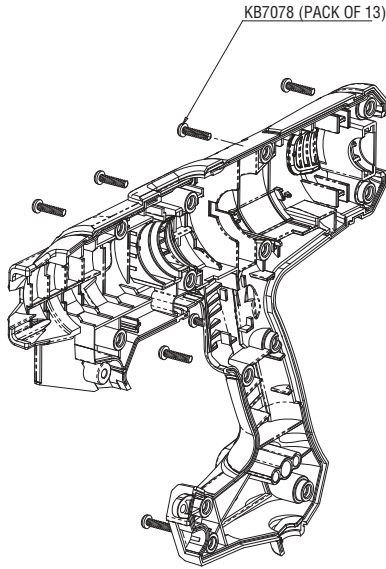

DS242-AC (2500 RPM)

MODEL	MOTOR ASSEMBLY	A
10E0001N	US (120V - 60HZ)	VA0089

DS245-AC (5000 RPM)

MODEL	MOTOR ASSEMBLY	A
10D0001N	US (120V- 60HZ)	VA0084