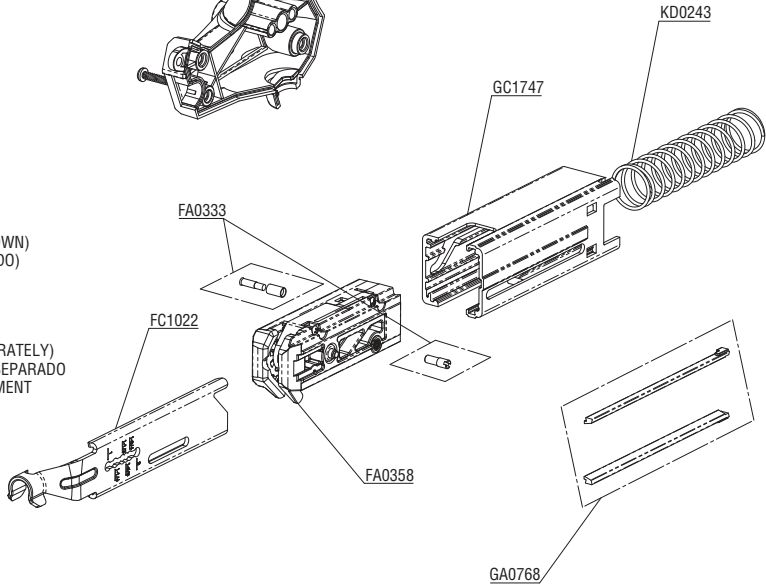

DS242-AC (2500 RPM)

MODEL	MOTOR ASSEMBLY	A
10E0001N	US (120V - 60HZ)	VA0089

DS245-AC (5000 RPM)

MODEL	MOTOR ASSEMBLY	A
10D0001N	US (120V- 60HZ)	VA0084