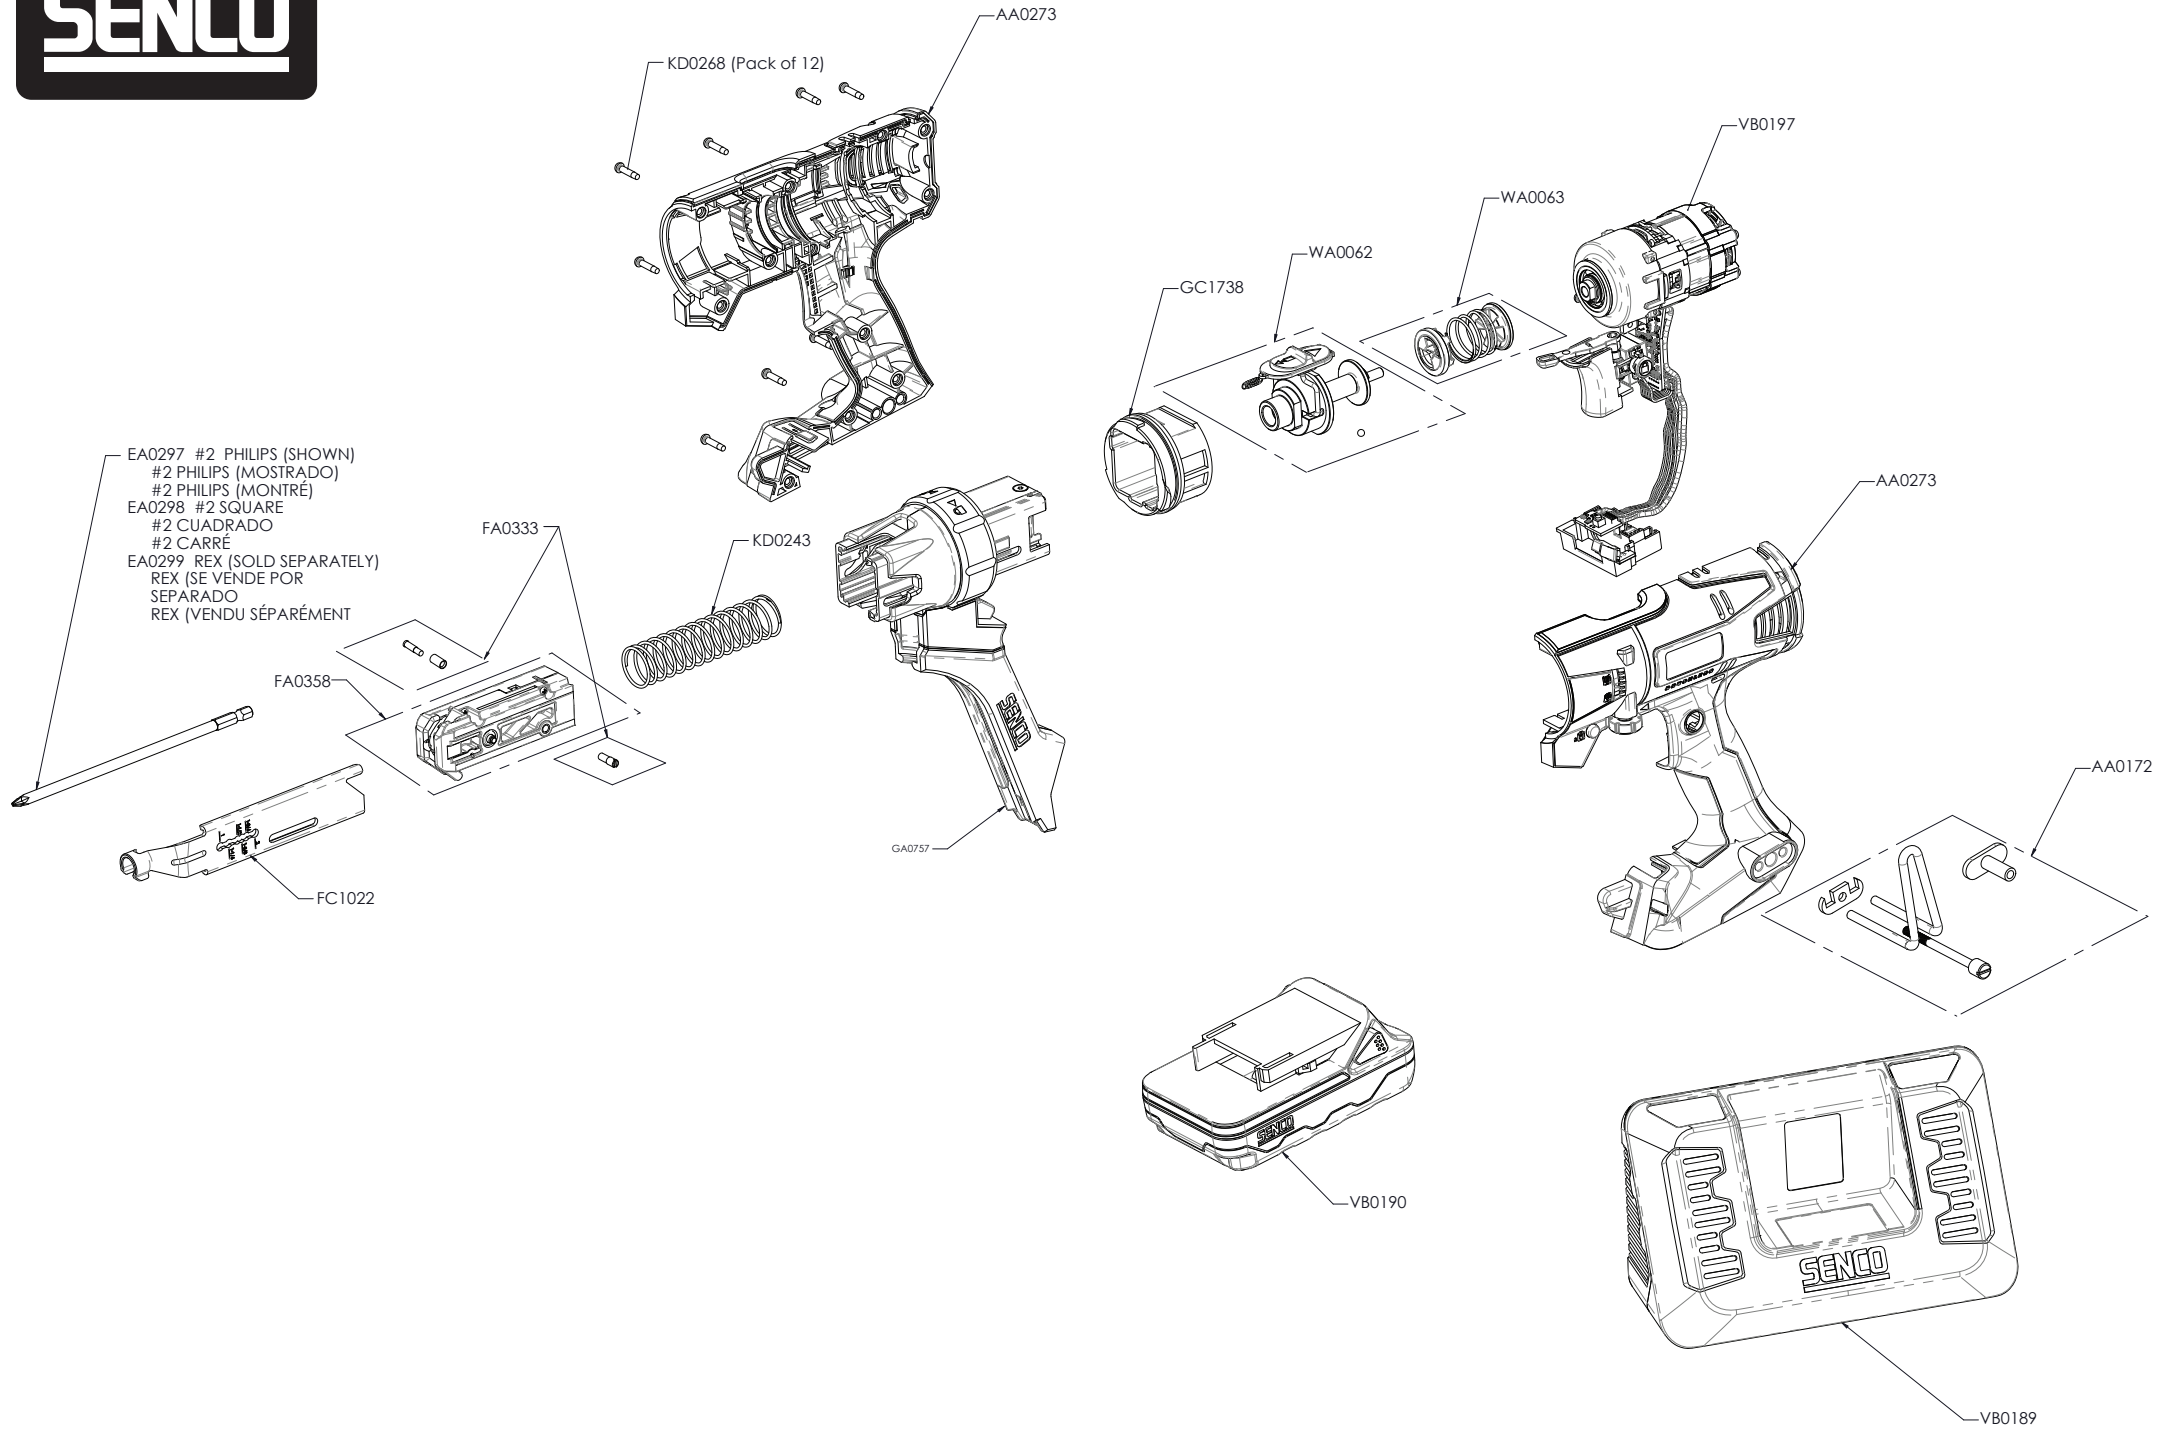

Auto-Feed Screwdriver

DS222-18V