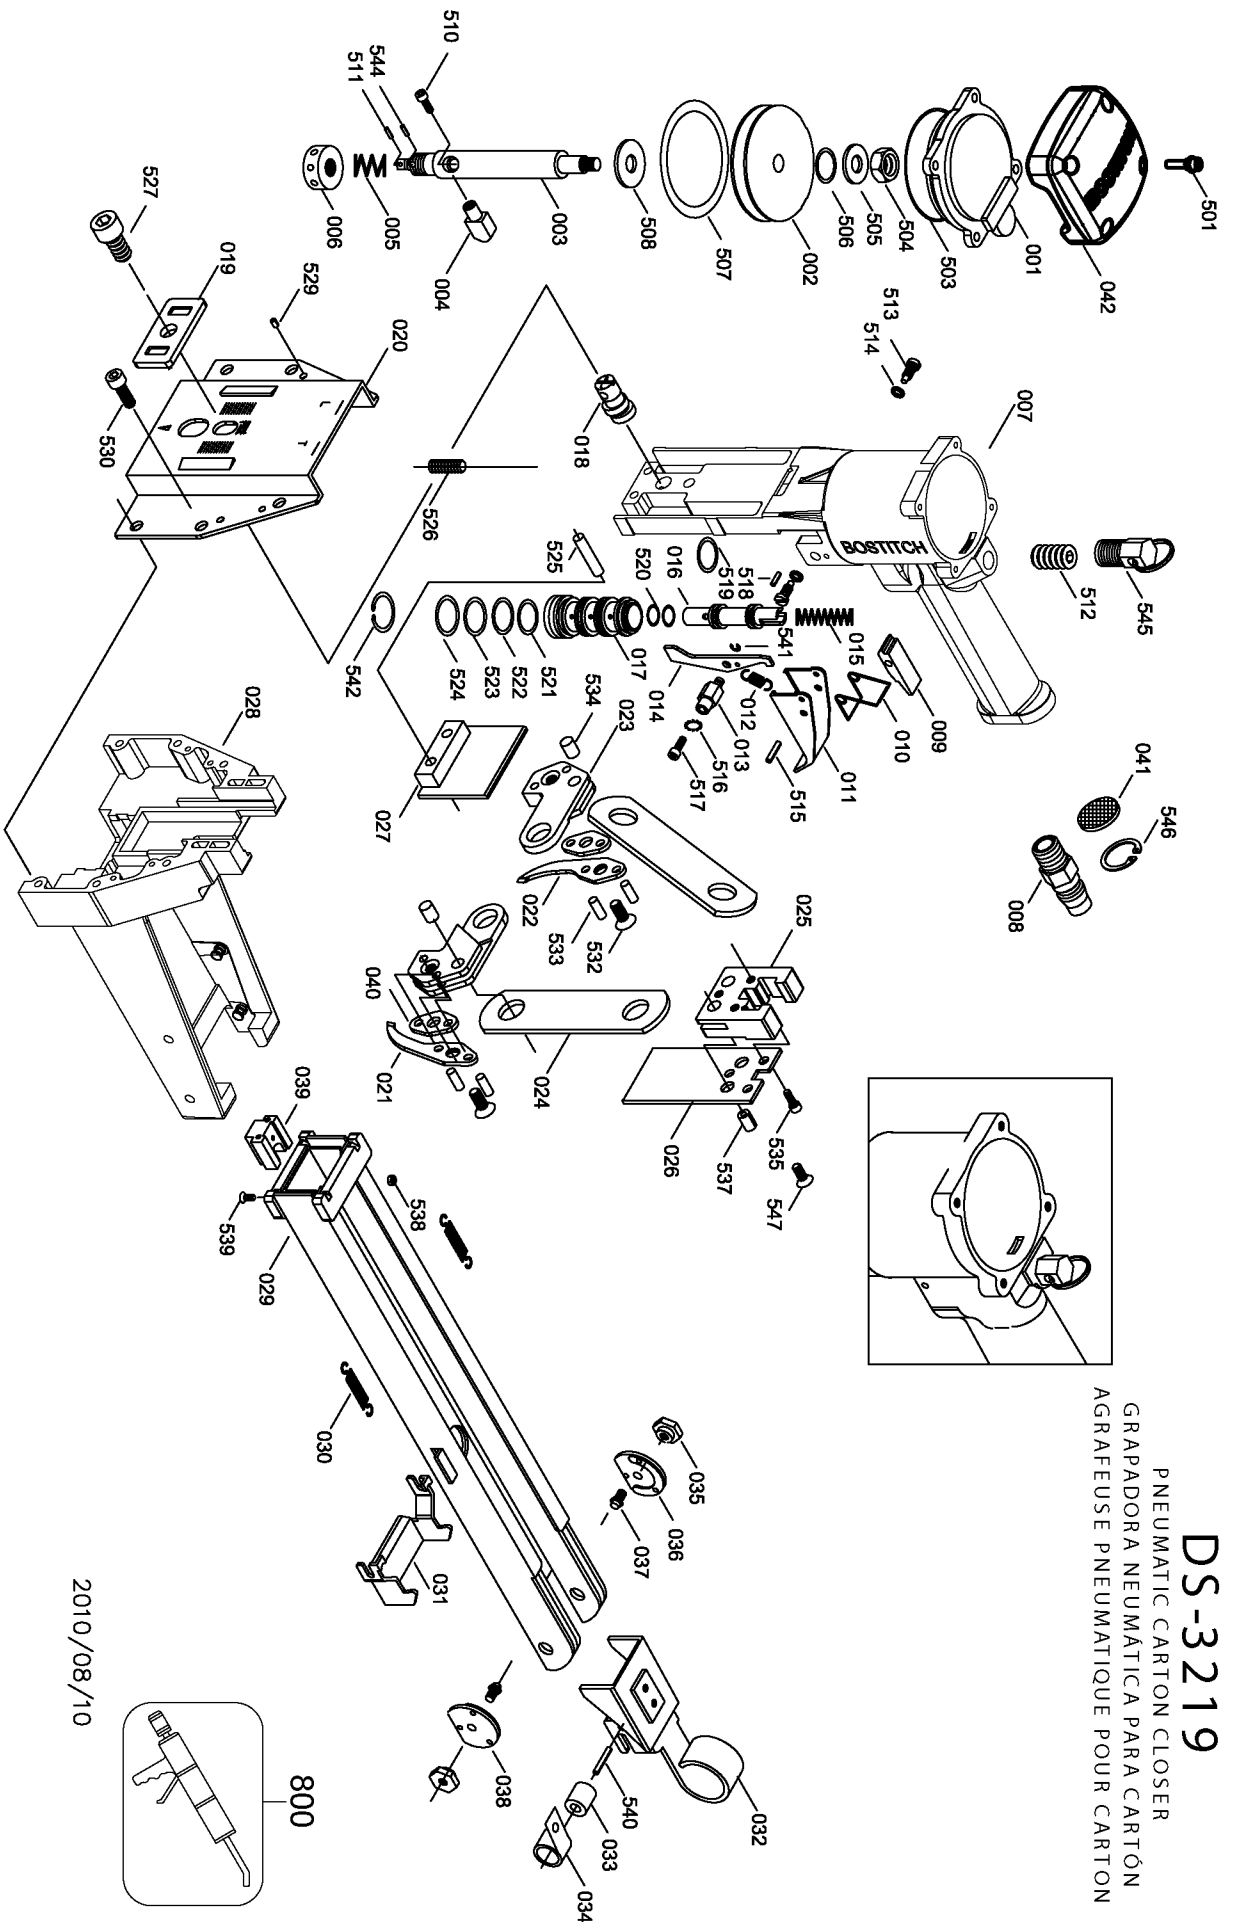

## Parts List for DS-3219 Type 0

| Item Number | Part Number | Description         | Qty Required |
|-------------|-------------|---------------------|--------------|
| 1           | A01200110   | CYLINDER HEAD       | 1            |
| 2           | A02800201   | PISTON              | 1            |
| 3           | A02800301   | ROD-PISTON          | 1            |
| 4           | A00100401   | CAM PIN             | 1            |
| 5           | A00100501   | SPRING              | 1            |
| 6           | A00100601   | NUT-ADJ.            | 1            |
| 7           | ADCS-P31    | BODY UNIT           | 1            |
| 8           | 000000-00   | No Longer Available | 1            |
| 9           | A00100902   | ROCKER              | 1            |
| 10          | A00101001   | SPRING              | 1            |
| 11          | A00101101   | TRIGGER             | 1            |
| 12          | A00101201   | SPRING              | 1            |
| 13          | A00101301   | PIN-ADJ.            | 1            |
| 14          | A00101402   | LEVER-CYCLE         | 1            |
| 15          | A00101501   | SPRING              | 1            |
| 16          | A00101601   | VALVE STEM          | 1            |
| 17          | A00101702   | VALVE BODY          | 1            |
| 18          | A00101801   | PIN-PIVOT           | 1            |
| 19          | A00101901   | PLATE-ADJ.          | 1            |
| 20          | A01102501   | BRACKET-FRONT       | 1            |
| 21          | A00102102   | RIGHT CLINCHER      | 1            |
| 22          | A00102202   | LEFT CLINCHER       | 1            |
| 23          | A00102301   | CLINCHER LEVER      | 1            |
| 24          | A00102401   | LINK                | 1            |
| 25          | A00102502   | BLOCK               | 1            |
| 26          | A01201706   | DRIVER              | 1            |
| 28          | A02100403   | MAGAZINE SEAT       | 1            |