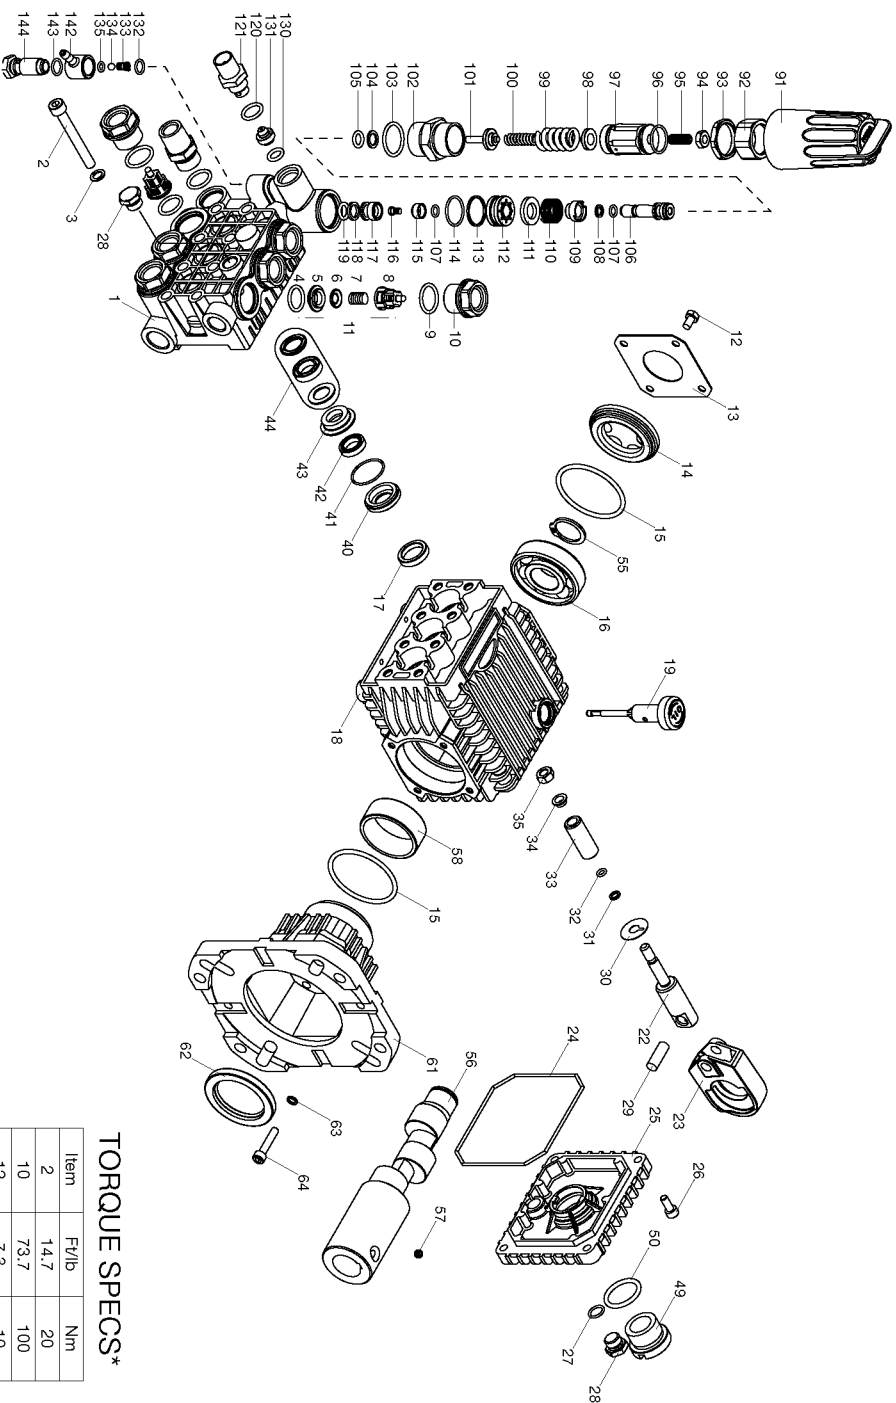

# A08042 - TX1510 - PUMP - GENERAL

## Parts List for DP3750IC Type 1

Item Number	Part Number	Description	Qty Required
1	A03496	PUMP	1
2	A08896	SCREW	8
3	P313	WASHER LOCK GEN 9670	8
4	A08927	KIT VALVE	1
5	A08927	KIT VALVE	1
6	A08927	KIT VALVE	1
7	A08927	KIT VALVE	1
8	A08927	KIT VALVE	1
9	A08904	ORING	6
10	A08905	CAP VALVE	6
11	A08927	KIT VALVE	1
12	15713	SCREW .250-20X.50 GE	8
13	15898	COVER BEARING	1
14	A08906	INDICATOR OIL LEVEL	1
15	15727	ORING	2
16	A03496	PUMP	1
17	A08928	KIT OIL SEAL	1
18	A03496	PUMP	1
19	P467	DIPSTICK	1
22	A08907	GUIDE PLUNGER	3
23	A08908	ROD CONNECTING	3
24	A08909	ORING COVER	1
25	A08910	COVER REAR CRANKCASE	1
26	A08911	SCREW	1
27	A08912	ORING	1
28	A08913	PLUG	2
29	A08914	PIN CON ROD	3

## Parts List for DP3750IC Type 1

Item Number	Part Number	Description	Qty Required
131	A08926	NOZZLE	1
132	A08935	INJECTOR CHEMICAL	1
133	A08935	INJECTOR CHEMICAL	1
134	A08935	INJECTOR CHEMICAL	1
135	A08935	INJECTOR CHEMICAL	1
142	A08935	INJECTOR CHEMICAL	1
143	A08935	INJECTOR CHEMICAL	1
144	A08935	INJECTOR CHEMICAL	1
201	A08642	ENGINE	1
202	D23124	LABEL, WARNING	1
203	A14552	LABEL HOT SURFACE	1
205	A03496	PUMP	1
205	A03496	PUMP	1
206	A13857	LABEL WARNING	1
208	A11349	BOLT .375-16X1.25 FL	4
209	A13853	FRAME	1
210	A13856	HANDLE ASSEMBLY	1
211	A18466	NUT	4
212	18300	BOLT .375-16X1.75 FL	4
213	A00253	TIRE PNEU 12 X 4 STU	2
214	D30249	COLLER AXLE SET SCRE	2
215	A16267	LABEL WARNING	1
216	A16268	LABEL WARNING	1
217	A16269	LABEL WARNING	1
218	1000001689	HIGH PRESSURE HOSE	1
218	H140	HOSE ASSY CHEMICAL	1
219	D21436	SCREW .250-20X.750 U	1