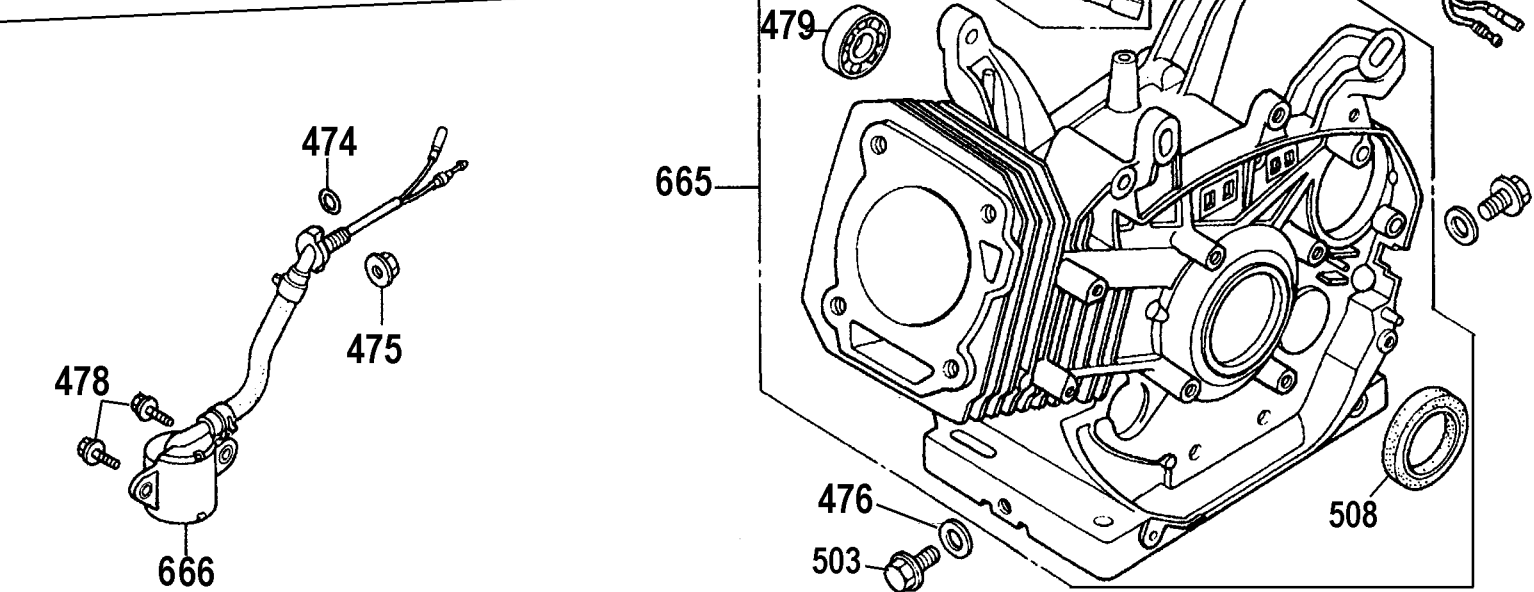

## Parts List for DP3750IC Type 1

Item Number	Part Number	Description	Qty Required
1	A03496	PUMP	1
2	A08896	SCREW	8
3	P313	WASHER LOCK GEN 9670	8
4	A08927	KIT VALVE	1
5	A08927	KIT VALVE	1
6	A08927	KIT VALVE	1
7	A08927	KIT VALVE	1
8	A08927	KIT VALVE	1
9	A08904	ORING	6
10	A08905	CAP VALVE	6
11	A08927	KIT VALVE	1
12	15713	SCREW .250-20X.50 GE	8
13	15898	COVER BEARING	1
14	A08906	INDICATOR OIL LEVEL	1
15	15727	ORING	2
16	A03496	PUMP	1
17	A08928	KIT OIL SEAL	1
18	A03496	PUMP	1
19	P467	DIPSTICK	1
22	A08907	GUIDE PLUNGER	3
23	A08908	ROD CONNECTING	3
24	A08909	ORING COVER	1
25	A08910	COVER REAR CRANKCASE	1
26	A08911	SCREW	1
27	A08912	ORING	1
28	A08913	PLUG	2
29	A08914	PIN CON ROD	3

## Parts List for DP3750IC Type 1

Item Number	Part Number	Description	Qty Required
626	285805-80	CLIP	1
629	285806-90	CONTROL ASSY	1
630	285806-88	ARM	1
631	285803-25	ROD	1
632	285803-26	SPRING	1
633	285806-89	SPRING	1
634	285806-91	CONTROL LEVER	1
635	285800-35	SPRING	1
636	285805-66	WASHER	1
637	285800-37	HOLDER	1
638	285805-67	SPACER	1
639	285800-39	SPRING	1
640	285805-69	SPRING	1
641	285800-41	BOLT	2
642	285800-42	BOLT	1
643	285800-43	NUT	1
644	285806-92	SCREW	1
645	285802-21	SCREW	1
646	285800-46	NUT	1
654	285806-13	RING SET	1
654	285806-14	RING SET	1
654	285806-12	RING SET	1
654	285806-24	RING SET	1
655	285806-17	PISTON	1
655	285806-18	PISTON	1
655	285806-15	PISTON	1
655	285806-16	PISTON	1

## Parts List for DP3750IC Type 1

Item Number	Part Number	Description	Qty Required
656	285807-15	PIN	1
657	285806-20	CONNECTING ROD	1
657	285806-19	CONNECTING ROD	1
658	285803-37	BOLT	2
659	285803-38	CLIP	2
660	285806-98	COVER	1
661	285803-00	SHROUD	1
662	285806-99	SWITCH ASSY.	1
663	285800-41	BOLT	6
664	285805-82	CLIP	1
665	A08642	ENGINE	1
666	285802-76	SWITCH ASSY	1
667	285802-77	SHAFT	1
675	285801-75	LABEL	1
676	285805-88	LABEL	1
678	285801-78	LABEL	1
800	AR-64516	OIL	1
876	AR-2190	O-RING KIT	1
876	A08933	KIT UNLOADER UPPER	1
876	A08932	KIT UNLOADER LOWER	1