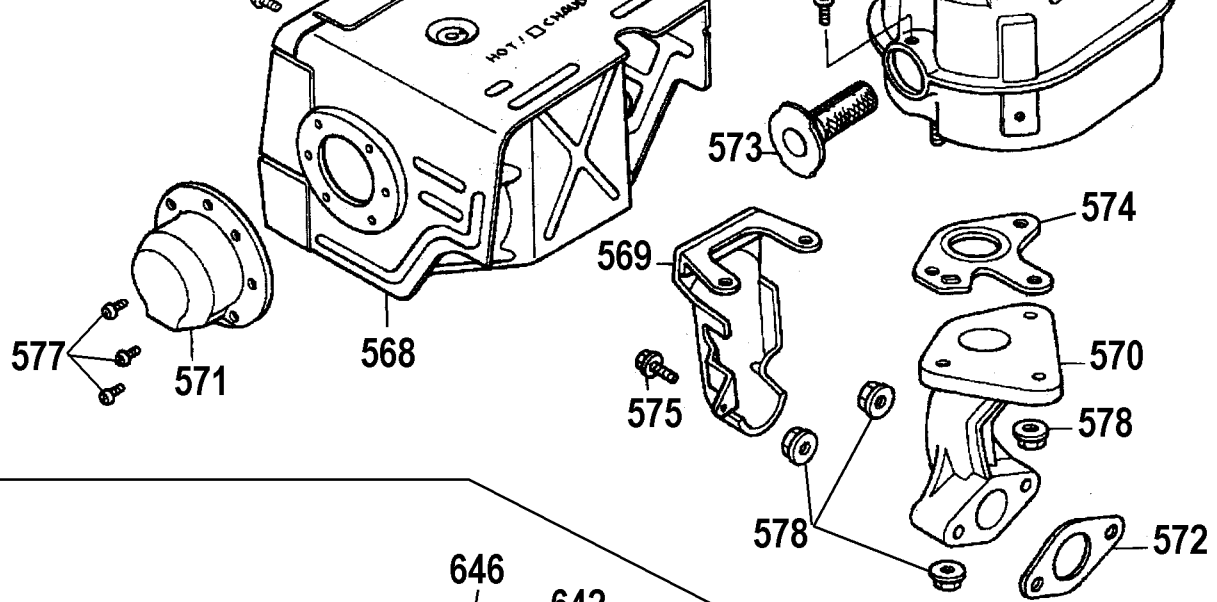

## Parts List for DP3750IC Type 1

Item Number	Part Number	Description	Qty Required
1	A03496	PUMP	1
2	A08896	SCREW	8
3	P313	WASHER LOCK GEN 9670	8
4	A08927	KIT VALVE	1
5	A08927	KIT VALVE	1
6	A08927	KIT VALVE	1
7	A08927	KIT VALVE	1
8	A08927	KIT VALVE	1
9	A08904	ORING	6
10	A08905	CAP VALVE	6
11	A08927	KIT VALVE	1
12	15713	SCREW .250-20X.50 GE	8
13	15898	COVER BEARING	1
14	A08906	INDICATOR OIL LEVEL	1
15	15727	ORING	2
16	A03496	PUMP	1
17	A08928	KIT OIL SEAL	1
18	A03496	PUMP	1
19	P467	DIPSTICK	1
22	A08907	GUIDE PLUNGER	3
23	A08908	ROD CONNECTING	3
24	A08909	ORING COVER	1
25	A08910	COVER REAR CRANKCASE	1
26	A08911	SCREW	1
27	A08912	ORING	1
28	A08913	PLUG	2
29	A08914	PIN CON ROD	3