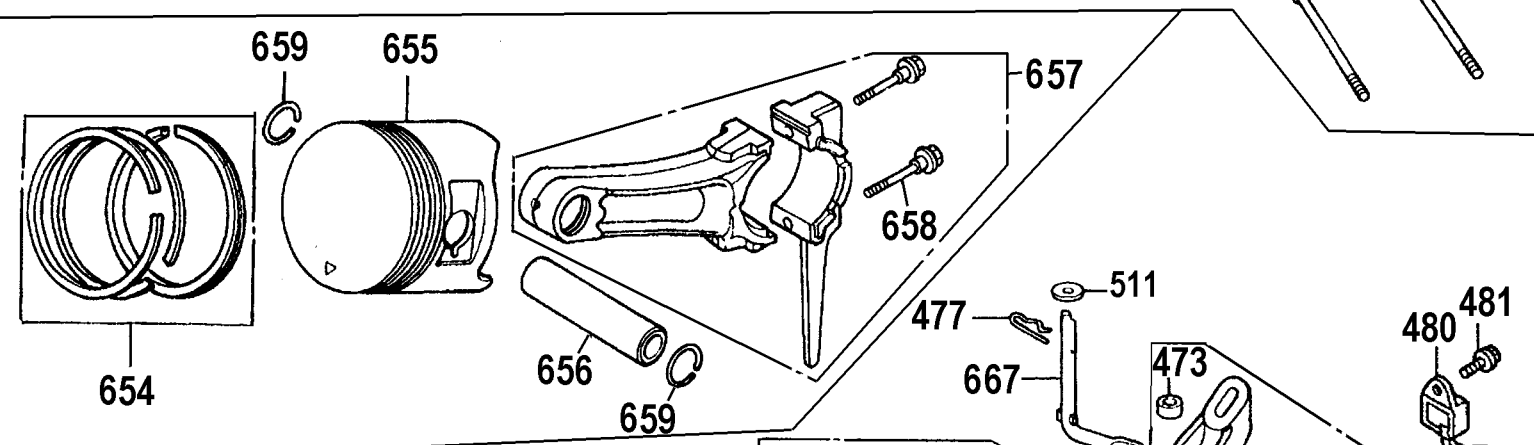

## Parts List for DP3750IC Type 1

Item Number	Part Number	Description	Qty Required
1	A03496	PUMP	1
2	A08896	SCREW	8
3	P313	WASHER LOCK GEN 9670	8
4	A08927	KIT VALVE	1
5	A08927	KIT VALVE	1
6	A08927	KIT VALVE	1
7	A08927	KIT VALVE	1
8	A08927	KIT VALVE	1
9	A08904	ORING	6
10	A08905	CAP VALVE	6
11	A08927	KIT VALVE	1
12	15713	SCREW .250-20X.50 GE	8
13	15898	COVER BEARING	1
14	A08906	INDICATOR OIL LEVEL	1
15	15727	ORING	2
16	A03496	PUMP	1
17	A08928	KIT OIL SEAL	1
18	A03496	PUMP	1
19	P467	DIPSTICK	1
22	A08907	GUIDE PLUNGER	3
23	A08908	ROD CONNECTING	3
24	A08909	ORING COVER	1
25	A08910	COVER REAR CRANKCASE	1
26	A08911	SCREW	1
27	A08912	ORING	1
28	A08913	PLUG	2
29	A08914	PIN CON ROD	3