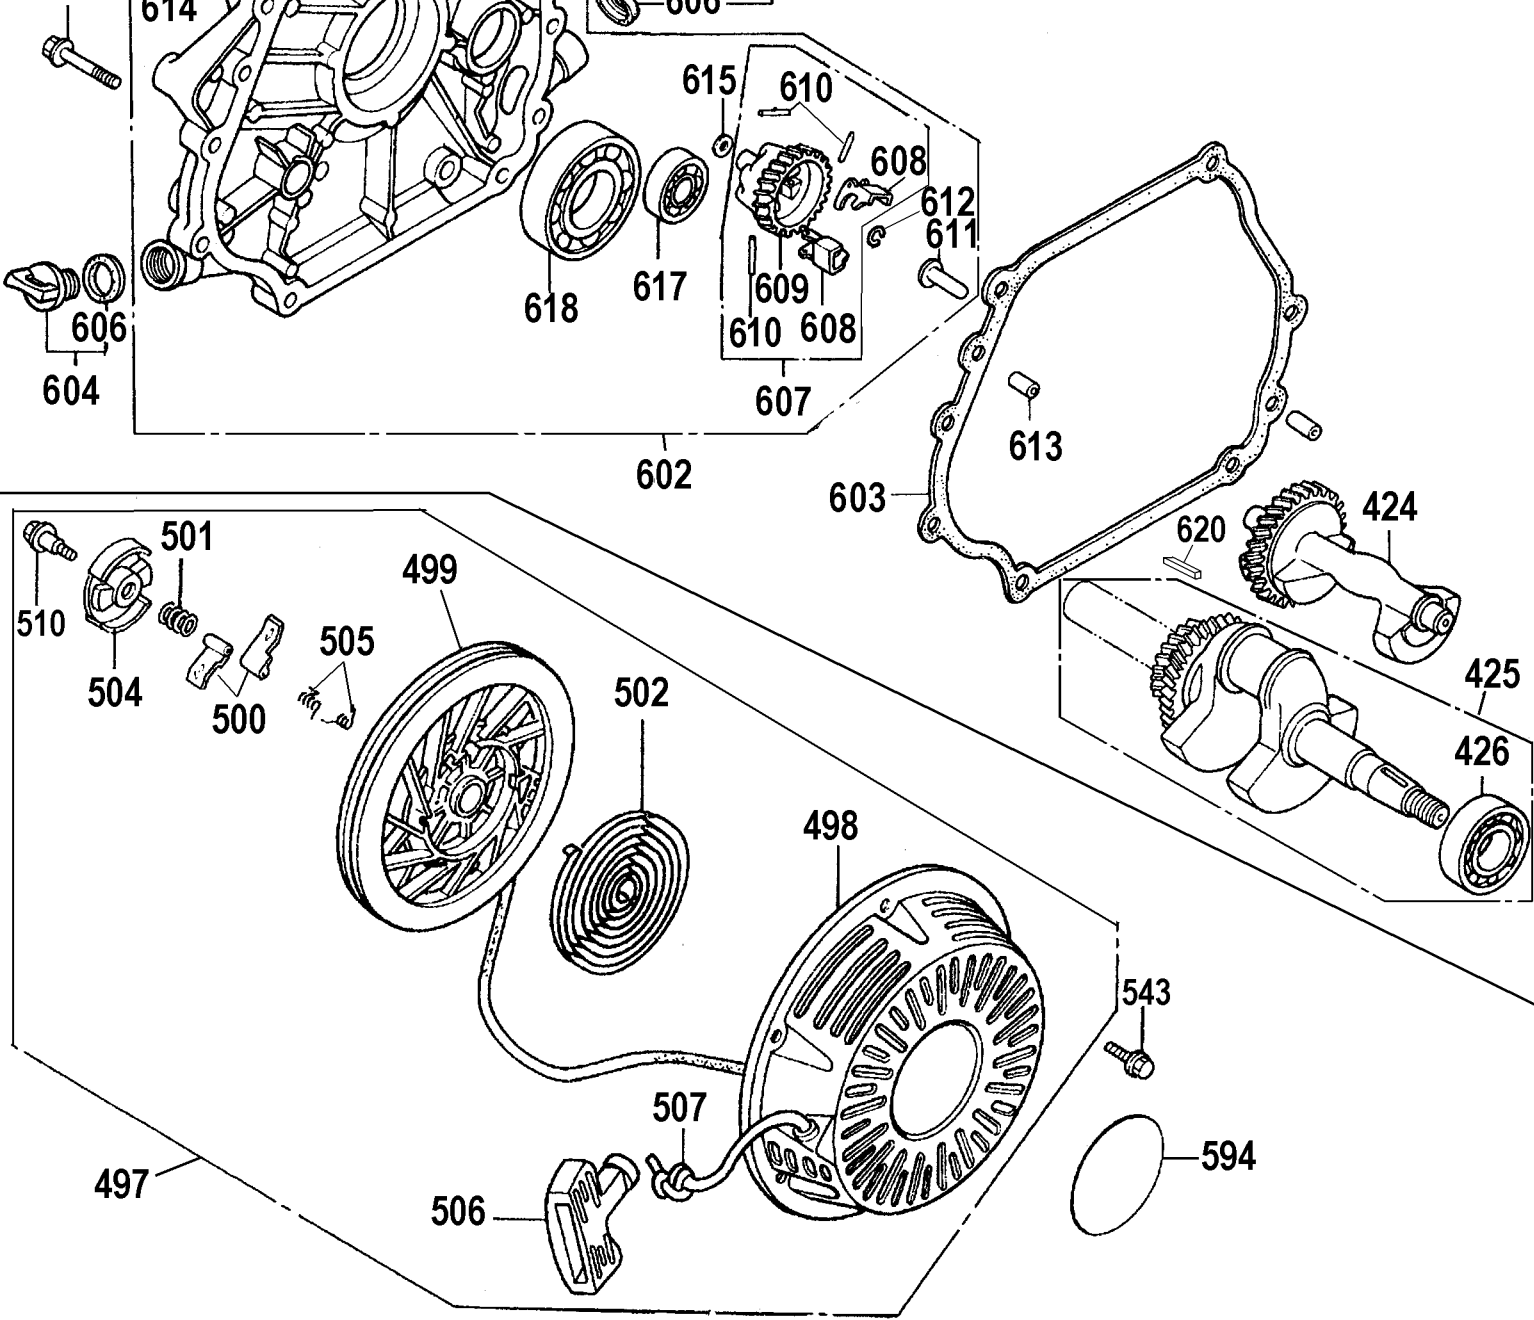

## Parts List for DP3750IC Type 1

Item Number	Part Number	Description	Qty Required
1	A03496	PUMP	1
2	A08896	SCREW	8
3	P313	WASHER LOCK GEN 9670	8
4	A08927	KIT VALVE	1
5	A08927	KIT VALVE	1
6	A08927	KIT VALVE	1
7	A08927	KIT VALVE	1
8	A08927	KIT VALVE	1
9	A08904	ORING	6
10	A08905	CAP VALVE	6
11	A08927	KIT VALVE	1
12	15713	SCREW .250-20X.50 GE	8
13	15898	COVER BEARING	1
14	A08906	INDICATOR OIL LEVEL	1
15	15727	ORING	2
16	A03496	PUMP	1
17	A08928	KIT OIL SEAL	1
18	A03496	PUMP	1
19	P467	DIPSTICK	1
22	A08907	GUIDE PLUNGER	3
23	A08908	ROD CONNECTING	3
24	A08909	ORING COVER	1
25	A08910	COVER REAR CRANKCASE	1
26	A08911	SCREW	1
27	A08912	ORING	1
28	A08913	PLUG	2
29	A08914	PIN CON ROD	3

## Parts List for DP3750IC Type 1

Item Number	Part Number	Description	Qty Required
131	A08926	NOZZLE	1
132	A08935	INJECTOR CHEMICAL	1
133	A08935	INJECTOR CHEMICAL	1
134	A08935	INJECTOR CHEMICAL	1
135	A08935	INJECTOR CHEMICAL	1
142	A08935	INJECTOR CHEMICAL	1
143	A08935	INJECTOR CHEMICAL	1
144	A08935	INJECTOR CHEMICAL	1
201	A08642	ENGINE	1
202	D23124	LABEL, WARNING	1
203	A14552	LABEL HOT SURFACE	1
205	A03496	PUMP	1
205	A03496	PUMP	1
206	A13857	LABEL WARNING	1
208	A11349	BOLT .375-16X1.25 FL	4
209	A13853	FRAME	1
210	A13856	HANDLE ASSEMBLY	1
211	A18466	NUT	4
212	18300	BOLT .375-16X1.75 FL	4
213	A00253	TIRE PNEU 12 X 4 STU	2
214	D30249	COLLER AXLE SET SCRE	2
215	A16267	LABEL WARNING	1
216	A16268	LABEL WARNING	1
217	A16269	LABEL WARNING	1
218	1000001689	HIGH PRESSURE HOSE	1
218	H140	HOSE ASSY CHEMICAL	1
219	D21436	SCREW .250-20X.750 U	1