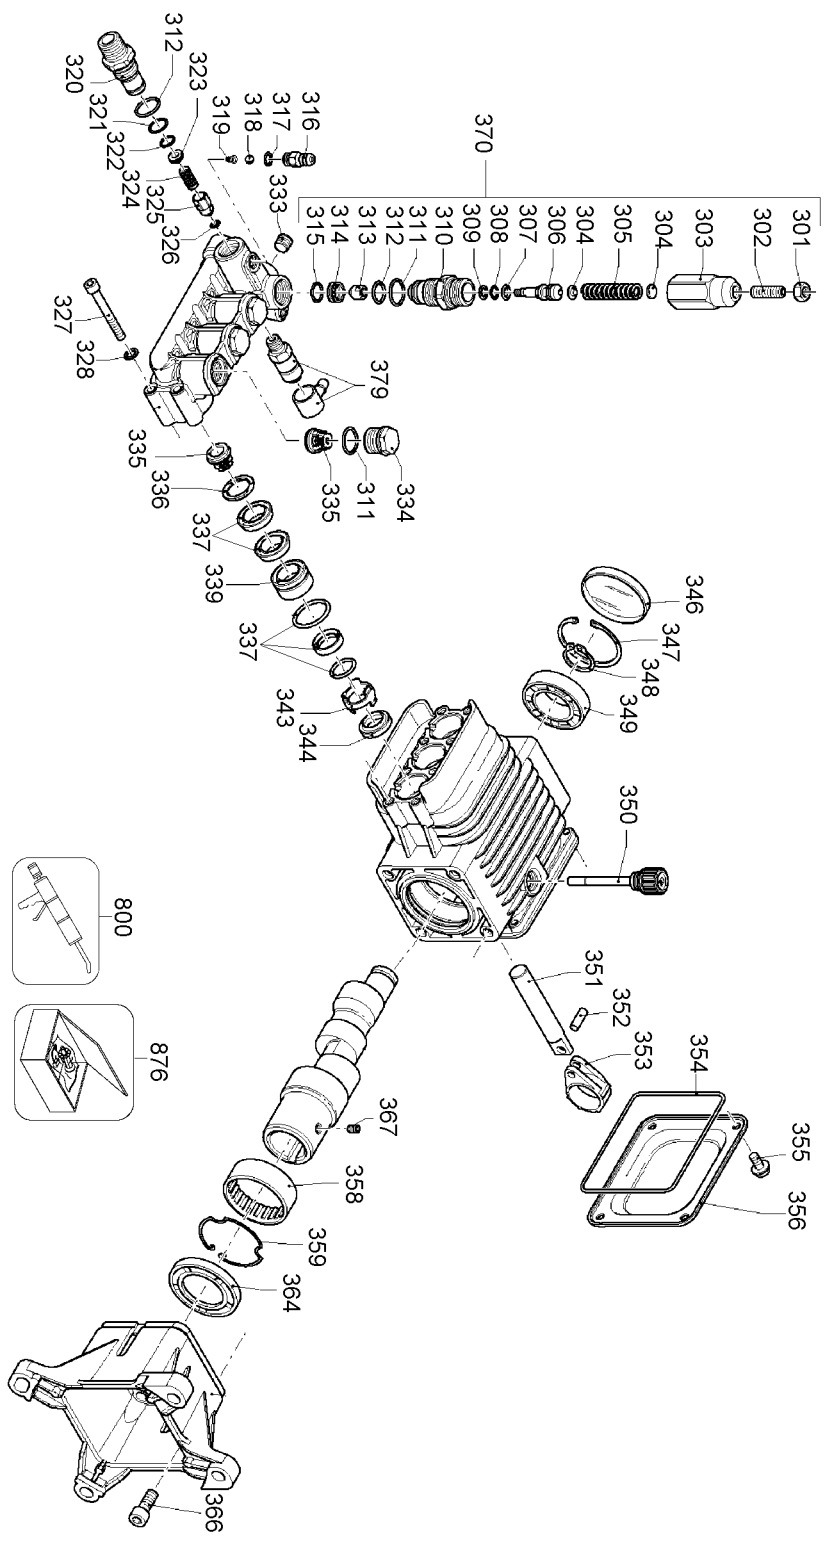

## TORQUE SPECS\*

Item	Ft/lb	Nm
2	14.7	20
10	73.7	100
12	7.3	10
26	7.3	10
28	14.7	20
35	11.0	15
64	7.3	10

\*Decrease torque by 20% if threads are lubricated.

A08927 Valve Kit

A08928 Oil Seal Kit

A08929 Water Pack Kit

## Parts List for DP3750IC Type 1

Item Number	Part Number	Description	Qty Required
1	A03496	PUMP	1
2	A08896	SCREW	8
3	P313	WASHER LOCK GEN 9670	8
4	A08927	KIT VALVE	1
5	A08927	KIT VALVE	1
6	A08927	KIT VALVE	1
7	A08927	KIT VALVE	1
8	A08927	KIT VALVE	1
9	A08904	ORING	6
10	A08905	CAP VALVE	6
11	A08927	KIT VALVE	1
12	15713	SCREW .250-20X.50 GE	8
13	15898	COVER BEARING	1
14	A08906	INDICATOR OIL LEVEL	1
15	15727	ORING	2
16	A03496	PUMP	1
17	A08928	KIT OIL SEAL	1
18	A03496	PUMP	1
19	P467	DIPSTICK	1
22	A08907	GUIDE PLUNGER	3
23	A08908	ROD CONNECTING	3
24	A08909	ORING COVER	1
25	A08910	COVER REAR CRANKCASE	1
26	A08911	SCREW	1
27	A08912	ORING	1
28	A08913	PLUG	2
29	A08914	PIN CON ROD	3

## Parts List for DP3750IC Type 1

Item Number	Part Number	Description	Qty Required
131	A08926	NOZZLE	1
132	A08935	INJECTOR CHEMICAL	1
133	A08935	INJECTOR CHEMICAL	1
134	A08935	INJECTOR CHEMICAL	1
135	A08935	INJECTOR CHEMICAL	1
142	A08935	INJECTOR CHEMICAL	1
143	A08935	INJECTOR CHEMICAL	1
144	A08935	INJECTOR CHEMICAL	1
201	A08642	ENGINE	1
202	D23124	LABEL, WARNING	1
203	A14552	LABEL HOT SURFACE	1
205	A03496	PUMP	1
205	A03496	PUMP	1
206	A13857	LABEL WARNING	1
208	A11349	BOLT .375-16X1.25 FL	4
209	A13853	FRAME	1
210	A13856	HANDLE ASSEMBLY	1
211	A18466	NUT	4
212	18300	BOLT .375-16X1.75 FL	4
213	A00253	TIRE PNEU 12 X 4 STU	2
214	D30249	COLLER AXLE SET SCRE	2
215	A16267	LABEL WARNING	1
216	A16268	LABEL WARNING	1
217	A16269	LABEL WARNING	1
218	1000001689	HIGH PRESSURE HOSE	1
218	H140	HOSE ASSY CHEMICAL	1
219	D21436	SCREW .250-20X.750 U	1