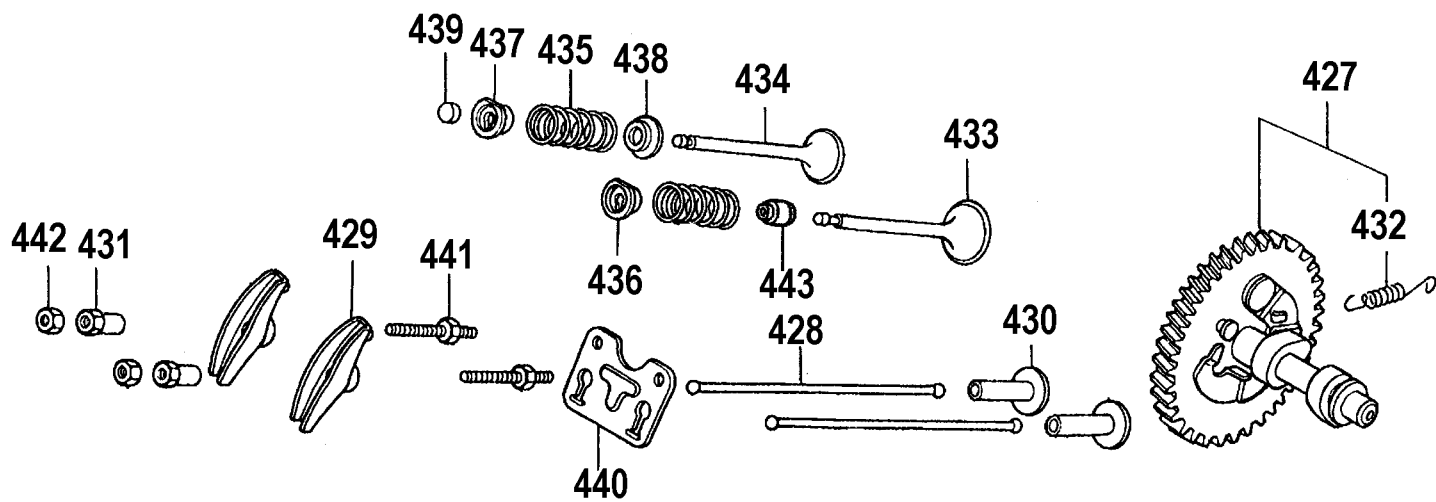

## Parts List for DP3750IC Type 1

Item Number	Part Number	Description	Qty Required
1	A03496	PUMP	1
2	A08896	SCREW	8
3	P313	WASHER LOCK GEN 9670	8
4	A08927	KIT VALVE	1
5	A08927	KIT VALVE	1
6	A08927	KIT VALVE	1
7	A08927	KIT VALVE	1
8	A08927	KIT VALVE	1
9	A08904	ORING	6
10	A08905	CAP VALVE	6
11	A08927	KIT VALVE	1
12	15713	SCREW .250-20X.50 GE	8
13	15898	COVER BEARING	1
14	A08906	INDICATOR OIL LEVEL	1
15	15727	ORING	2
16	A03496	PUMP	1
17	A08928	KIT OIL SEAL	1
18	A03496	PUMP	1
19	P467	DIPSTICK	1
22	A08907	GUIDE PLUNGER	3
23	A08908	ROD CONNECTING	3
24	A08909	ORING COVER	1
25	A08910	COVER REAR CRANKCASE	1
26	A08911	SCREW	1
27	A08912	ORING	1
28	A08913	PLUG	2
29	A08914	PIN CON ROD	3

## Parts List for DP3750IC Type 1

Item Number	Part Number	Description	Qty Required
626	285805-80	CLIP	1
629	285806-90	CONTROL ASSY	1
630	285806-88	ARM	1
631	285803-25	ROD	1
632	285803-26	SPRING	1
633	285806-89	SPRING	1
634	285806-91	CONTROL LEVER	1
635	285800-35	SPRING	1
636	285805-66	WASHER	1
637	285800-37	HOLDER	1
638	285805-67	SPACER	1
639	285800-39	SPRING	1
640	285805-69	SPRING	1
641	285800-41	BOLT	2
642	285800-42	BOLT	1
643	285800-43	NUT	1
644	285806-92	SCREW	1
645	285802-21	SCREW	1
646	285800-46	NUT	1
654	285806-13	RING SET	1
654	285806-14	RING SET	1
654	285806-12	RING SET	1
654	285806-24	RING SET	1
655	285806-17	PISTON	1
655	285806-18	PISTON	1
655	285806-15	PISTON	1
655	285806-16	PISTON	1

## Parts List for DP3750IC Type 1

Item Number	Part Number	Description	Qty Required
656	285807-15	PIN	1
657	285806-20	CONNECTING ROD	1
657	285806-19	CONNECTING ROD	1
658	285803-37	BOLT	2
659	285803-38	CLIP	2
660	285806-98	COVER	1
661	285803-00	SHROUD	1
662	285806-99	SWITCH ASSY.	1
663	285800-41	BOLT	6
664	285805-82	CLIP	1
665	A08642	ENGINE	1
666	285802-76	SWITCH ASSY	1
667	285802-77	SHAFT	1
675	285801-75	LABEL	1
676	285805-88	LABEL	1
678	285801-78	LABEL	1
800	AR-64516	OIL	1
876	AR-2190	O-RING KIT	1
876	A08933	KIT UNLOADER UPPER	1
876	A08932	KIT UNLOADER LOWER	1