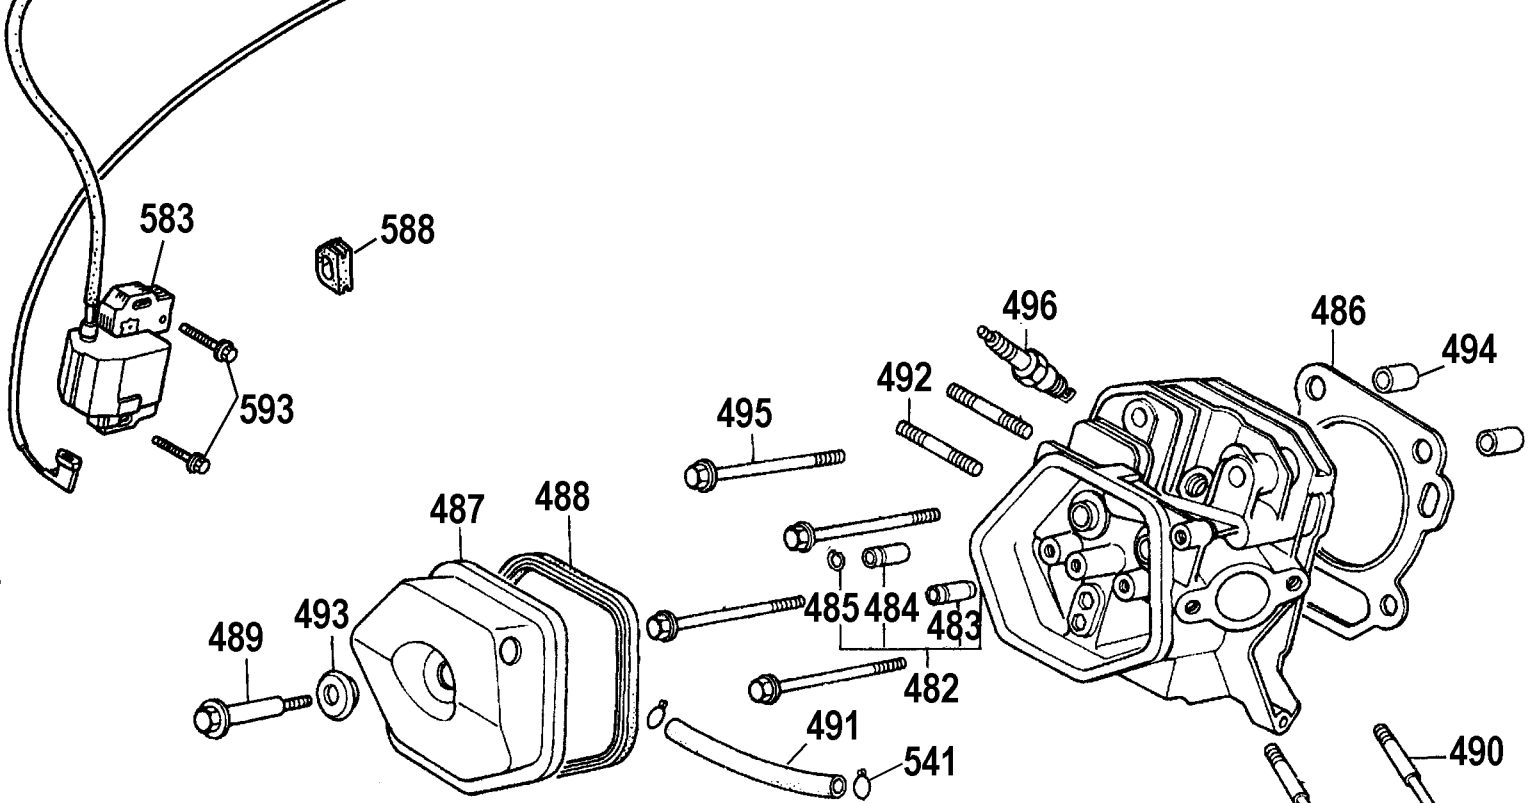

## Parts List for DP3750IC Type 1

Item Number	Part Number	Description	Qty Required
1	A03496	PUMP	1
2	A08896	SCREW	8
3	P313	WASHER LOCK GEN 9670	8
4	A08927	KIT VALVE	1
5	A08927	KIT VALVE	1
6	A08927	KIT VALVE	1
7	A08927	KIT VALVE	1
8	A08927	KIT VALVE	1
9	A08904	ORING	6
10	A08905	CAP VALVE	6
11	A08927	KIT VALVE	1
12	15713	SCREW .250-20X.50 GE	8
13	15898	COVER BEARING	1
14	A08906	INDICATOR OIL LEVEL	1
15	15727	ORING	2
16	A03496	PUMP	1
17	A08928	KIT OIL SEAL	1
18	A03496	PUMP	1
19	P467	DIPSTICK	1
22	A08907	GUIDE PLUNGER	3
23	A08908	ROD CONNECTING	3
24	A08909	ORING COVER	1
25	A08910	COVER REAR CRANKCASE	1
26	A08911	SCREW	1
27	A08912	ORING	1
28	A08913	PLUG	2
29	A08914	PIN CON ROD	3

## Parts List for DP3750IC Type 1

Item Number	Part Number	Description	Qty Required
626	285805-80	CLIP	1
629	285806-90	CONTROL ASSY	1
630	285806-88	ARM	1
631	285803-25	ROD	1
632	285803-26	SPRING	1
633	285806-89	SPRING	1
634	285806-91	CONTROL LEVER	1
635	285800-35	SPRING	1
636	285805-66	WASHER	1
637	285800-37	HOLDER	1
638	285805-67	SPACER	1
639	285800-39	SPRING	1
640	285805-69	SPRING	1
641	285800-41	BOLT	2
642	285800-42	BOLT	1
643	285800-43	NUT	1
644	285806-92	SCREW	1
645	285802-21	SCREW	1
646	285800-46	NUT	1
654	285806-13	RING SET	1
654	285806-14	RING SET	1
654	285806-12	RING SET	1
654	285806-24	RING SET	1
655	285806-17	PISTON	1
655	285806-18	PISTON	1
655	285806-15	PISTON	1
655	285806-16	PISTON	1

## Parts List for DP3750IC Type 1

Item Number	Part Number	Description	Qty Required
656	285807-15	PIN	1
657	285806-20	CONNECTING ROD	1
657	285806-19	CONNECTING ROD	1
658	285803-37	BOLT	2
659	285803-38	CLIP	2
660	285806-98	COVER	1
661	285803-00	SHROUD	1
662	285806-99	SWITCH ASSY.	1
663	285800-41	BOLT	6
664	285805-82	CLIP	1
665	A08642	ENGINE	1
666	285802-76	SWITCH ASSY	1
667	285802-77	SHAFT	1
675	285801-75	LABEL	1
676	285805-88	LABEL	1
678	285801-78	LABEL	1
800	AR-64516	OIL	1
876	AR-2190	O-RING KIT	1
876	A08933	KIT UNLOADER UPPER	1
876	A08932	KIT UNLOADER LOWER	1