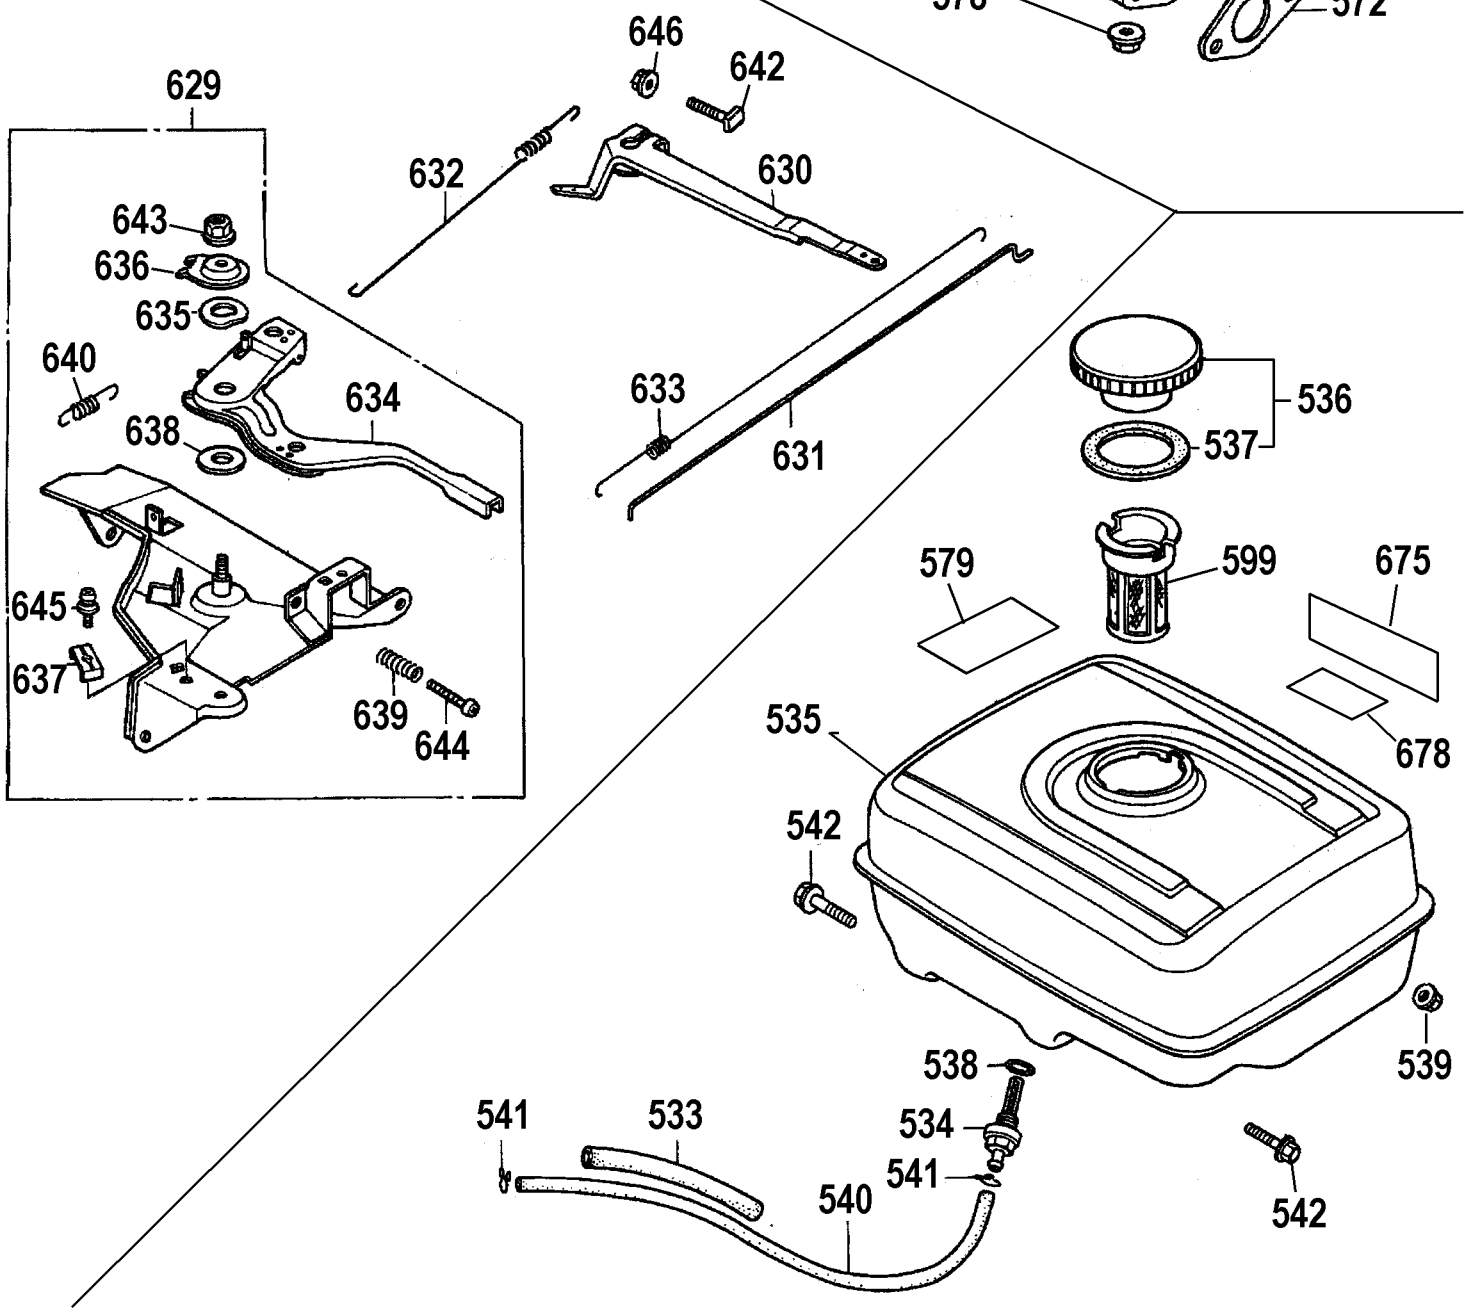

## Parts List for DP3750IC Type 1

Item Number	Part Number	Description	Qty Required
1	A03496	PUMP	1
2	A08896	SCREW	8
3	P313	WASHER LOCK GEN 9670	8
4	A08927	KIT VALVE	1
5	A08927	KIT VALVE	1
6	A08927	KIT VALVE	1
7	A08927	KIT VALVE	1
8	A08927	KIT VALVE	1
9	A08904	ORING	6
10	A08905	CAP VALVE	6
11	A08927	KIT VALVE	1
12	15713	SCREW .250-20X.50 GE	8
13	15898	COVER BEARING	1
14	A08906	INDICATOR OIL LEVEL	1
15	15727	ORING	2
16	A03496	PUMP	1
17	A08928	KIT OIL SEAL	1
18	A03496	PUMP	1
19	P467	DIPSTICK	1
22	A08907	GUIDE PLUNGER	3
23	A08908	ROD CONNECTING	3
24	A08909	ORING COVER	1
25	A08910	COVER REAR CRANKCASE	1
26	A08911	SCREW	1
27	A08912	ORING	1
28	A08913	PLUG	2
29	A08914	PIN CON ROD	3

## Parts List for DP3750IC Type 1

Item Number	Part Number	Description	Qty Required
426	285806-09	BALL BEARING	1
427	285806-10	CAMSHAFT	1
428	285803-11	PUSH ROD	2
429	285803-12	ARM	2
430	285803-13	LIFTER	2
431	285800-18	PIVOT	2
432	285800-19	SPRING	1
433	285803-14	INTAKE VALVE	1
434	285803-15	VALVE	1
435	285803-16	SPRING	2
436	285803-17	RETAINER	1
437	285803-18	RETAINER	1
438	285803-19	SEAT	1
439	285803-20	ROTATOR VALVE	1
440	285803-21	PLATE	1
441	285800-27	BOLT	2
442	285800-28	NUT	2
443	285803-22	SEAL	1
447	285805-51	GASKET SET	1
448	285803-76	VALVE SET	1
449	285803-77	FLOAT SET	1
450	285805-61	CHAMBER SET	1
451	285800-51	SET SCREW	1
452	285800-52	SET SCREW	1
453	285800-53	SET SCREW	1
454	285806-82	CHOKE SET	1
455	285806-83	CARBURETOR	1

## Parts List for DP3750IC Type 1

Item Number	Part Number	Description	Qty Required
656	285807-15	PIN	1
657	285806-20	CONNECTING ROD	1
657	285806-19	CONNECTING ROD	1
658	285803-37	BOLT	2
659	285803-38	CLIP	2
660	285806-98	COVER	1
661	285803-00	SHROUD	1
662	285806-99	SWITCH ASSY.	1
663	285800-41	BOLT	6
664	285805-82	CLIP	1
665	A08642	ENGINE	1
666	285802-76	SWITCH ASSY	1
667	285802-77	SHAFT	1
675	285801-75	LABEL	1
676	285805-88	LABEL	1
678	285801-78	LABEL	1
800	AR-64516	OIL	1
876	AR-2190	O-RING KIT	1
876	A08933	KIT UNLOADER UPPER	1
876	A08932	KIT UNLOADER LOWER	1