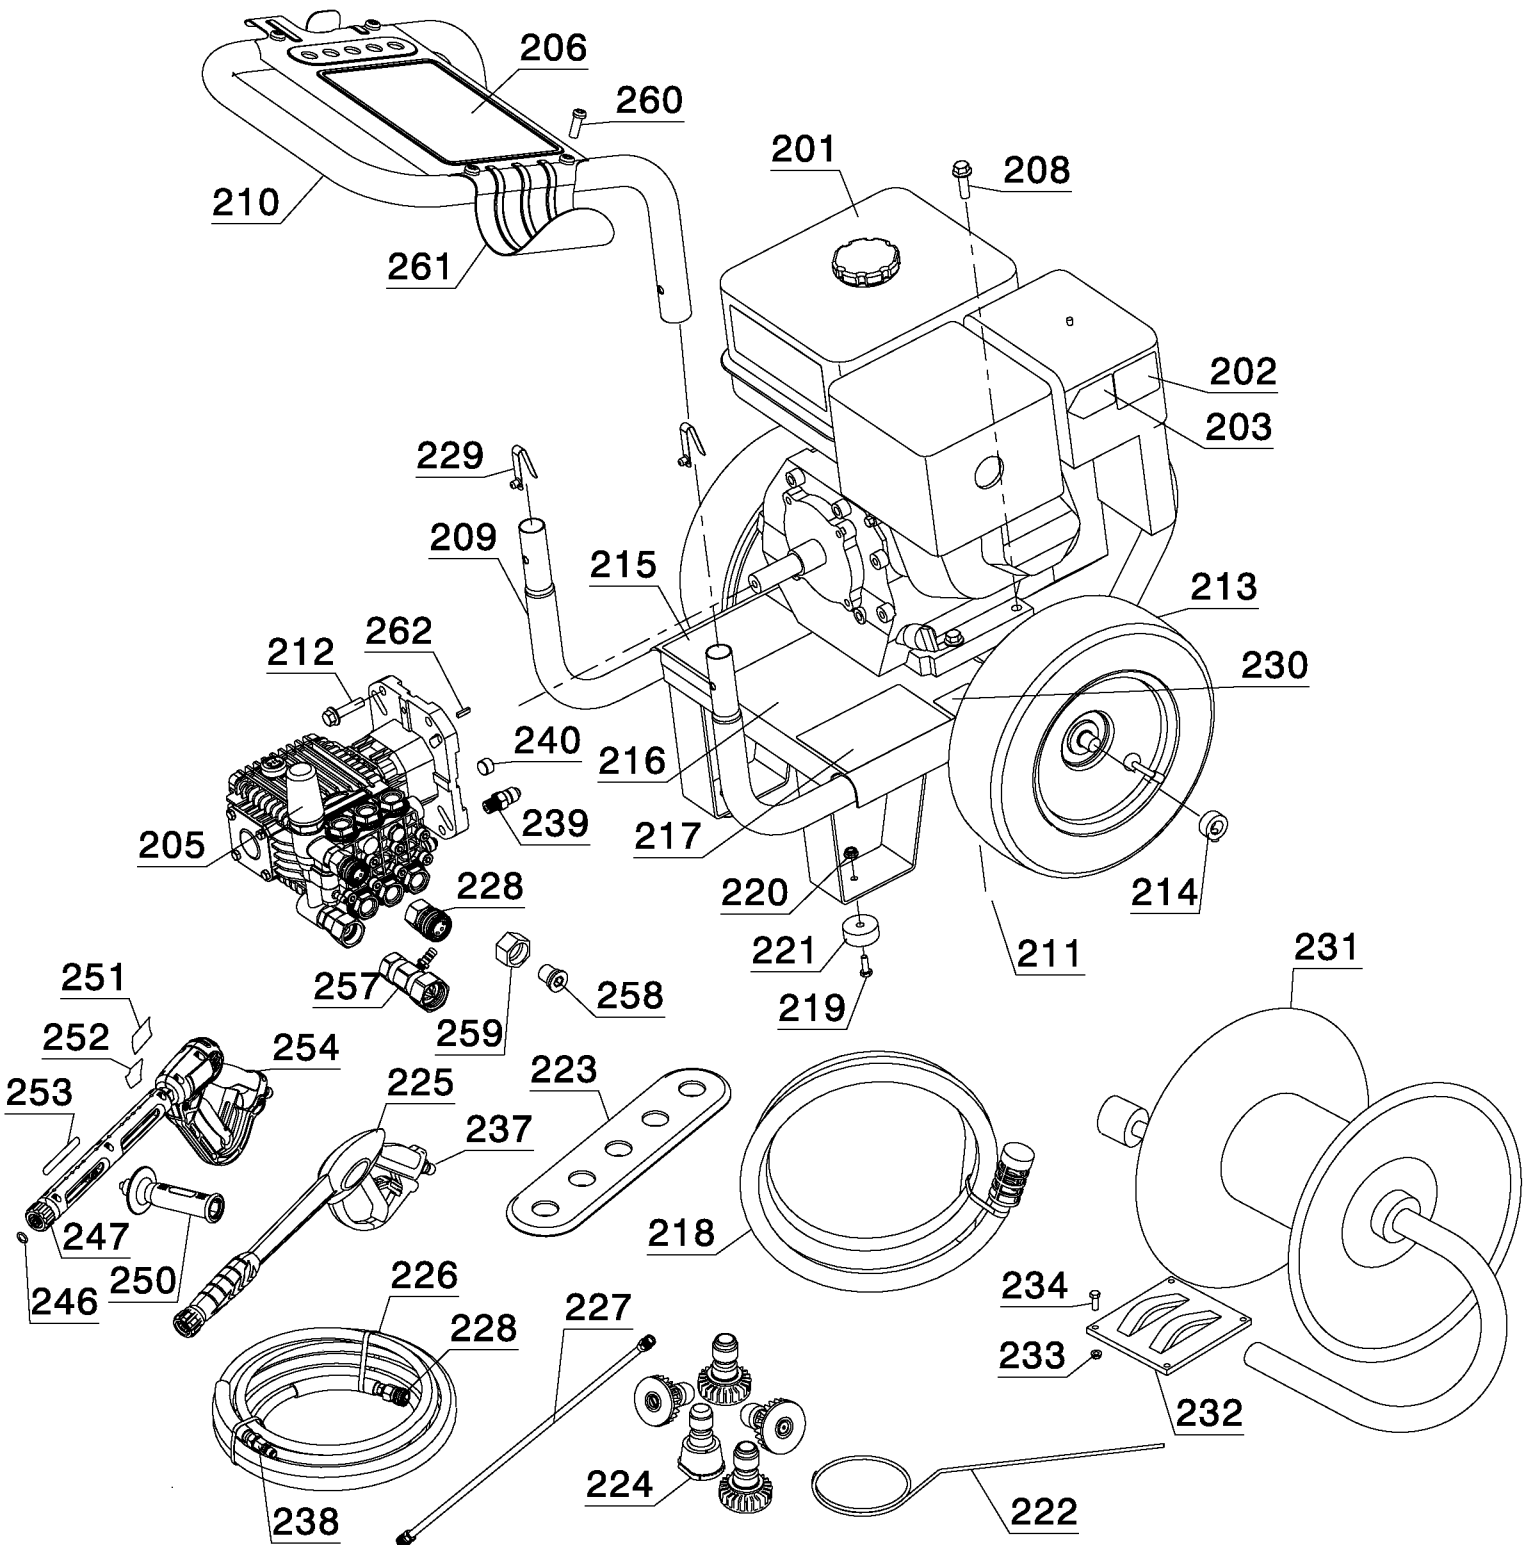

## Parts List for DP3750IC Type 1

Item Number	Part Number	Description	Qty Required
1	A03496	PUMP	1
2	A08896	SCREW	8
3	P313	WASHER LOCK GEN 9670	8
4	A08927	KIT VALVE	1
5	A08927	KIT VALVE	1
6	A08927	KIT VALVE	1
7	A08927	KIT VALVE	1
8	A08927	KIT VALVE	1
9	A08904	ORING	6
10	A08905	CAP VALVE	6
11	A08927	KIT VALVE	1
12	15713	SCREW .250-20X.50 GE	8
13	15898	COVER BEARING	1
14	A08906	INDICATOR OIL LEVEL	1
15	15727	ORING	2
16	A03496	PUMP	1
17	A08928	KIT OIL SEAL	1
18	A03496	PUMP	1
19	P467	DIPSTICK	1
22	A08907	GUIDE PLUNGER	3
23	A08908	ROD CONNECTING	3
24	A08909	ORING COVER	1
25	A08910	COVER REAR CRANKCASE	1
26	A08911	SCREW	1
27	A08912	ORING	1
28	A08913	PLUG	2
29	A08914	PIN CON ROD	3

## Parts List for DP3750IC Type 1

Item Number	Part Number	Description	Qty Required
426	285806-09	BALL BEARING	1
427	285806-10	CAMSHAFT	1
428	285803-11	PUSH ROD	2
429	285803-12	ARM	2
430	285803-13	LIFTER	2
431	285800-18	PIVOT	2
432	285800-19	SPRING	1
433	285803-14	INTAKE VALVE	1
434	285803-15	VALVE	1
435	285803-16	SPRING	2
436	285803-17	RETAINER	1
437	285803-18	RETAINER	1
438	285803-19	SEAT	1
439	285803-20	ROTATOR VALVE	1
440	285803-21	PLATE	1
441	285800-27	BOLT	2
442	285800-28	NUT	2
443	285803-22	SEAL	1
447	285805-51	GASKET SET	1
448	285803-76	VALVE SET	1
449	285803-77	FLOAT SET	1
450	285805-61	CHAMBER SET	1
451	285800-51	SET SCREW	1
452	285800-52	SET SCREW	1
453	285800-53	SET SCREW	1
454	285806-82	CHOKE SET	1
455	285806-83	CARBURETOR	1

## Parts List for DP3750IC Type 1

Item Number	Part Number	Description	Qty Required
656	285807-15	PIN	1
657	285806-20	CONNECTING ROD	1
657	285806-19	CONNECTING ROD	1
658	285803-37	BOLT	2
659	285803-38	CLIP	2
660	285806-98	COVER	1
661	285803-00	SHROUD	1
662	285806-99	SWITCH ASSY.	1
663	285800-41	BOLT	6
664	285805-82	CLIP	1
665	A08642	ENGINE	1
666	285802-76	SWITCH ASSY	1
667	285802-77	SHAFT	1
675	285801-75	LABEL	1
676	285805-88	LABEL	1
678	285801-78	LABEL	1
800	AR-64516	OIL	1
876	AR-2190	O-RING KIT	1
876	A08933	KIT UNLOADER UPPER	1
876	A08932	KIT UNLOADER LOWER	1