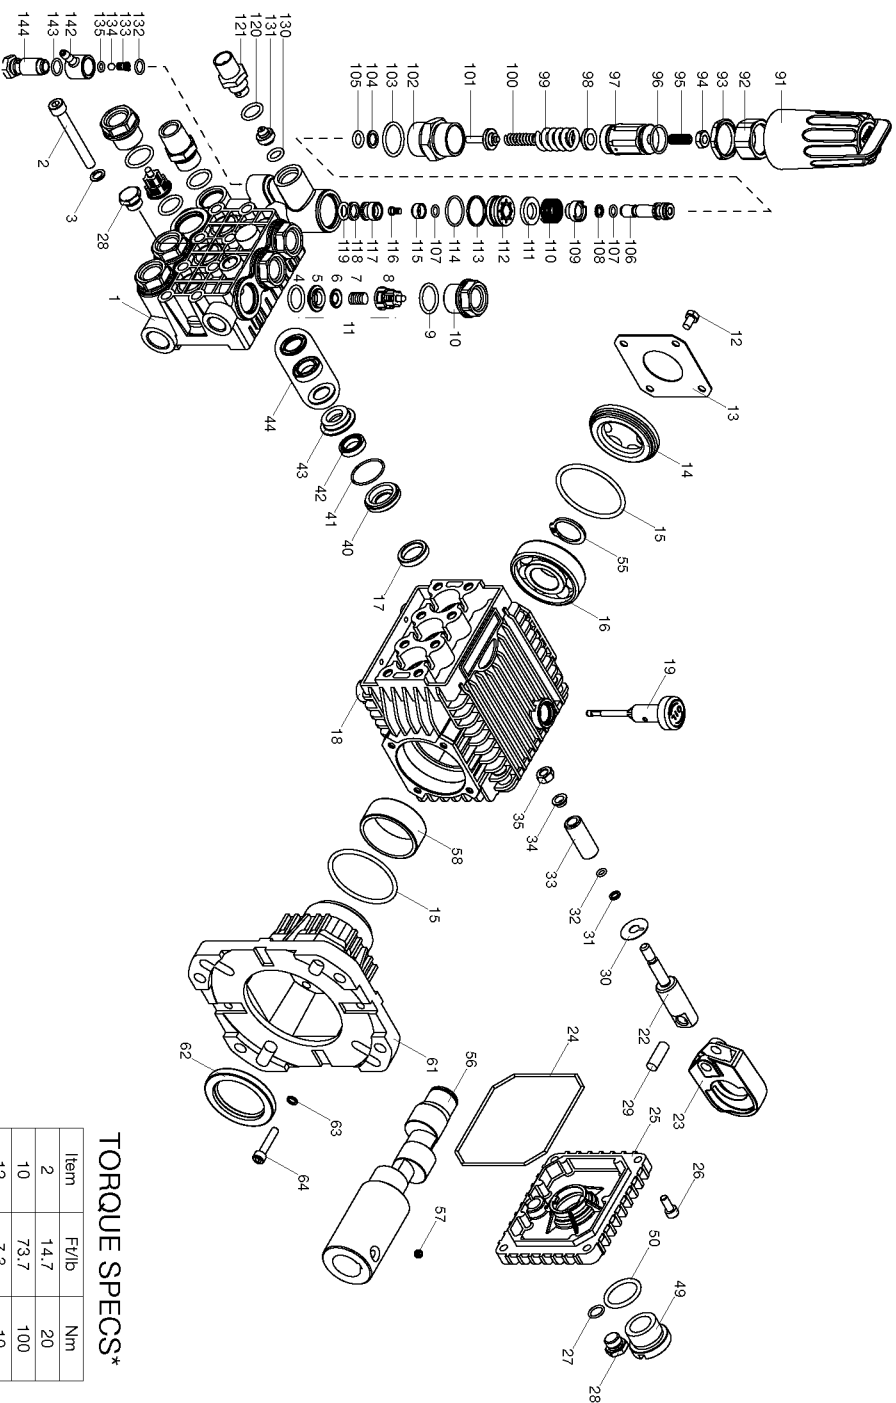

A08042 - TX1510 - PUMP - GENERAL

TORQUE SPECS*

Item	Ft/lb	Nm
2	14.7	20
10	73.7	100
12	7.3	10
26	7.3	10
28	14.7	20
35	11.0	15
64	7.3	10

*Decrease torque by 20% if threads are lubricated.

A08927 Valve Kit

A08928 Oil Seal Kit

Parts List for DP3750HR Type 1

Item Number	Part Number	Description	Qty Required
131	A08926	NOZZLE	1
132	A08935	INJECTOR CHEMICAL	1
133	A08935	INJECTOR CHEMICAL	1
134	A08935	INJECTOR CHEMICAL	1
135	A08935	INJECTOR CHEMICAL	1
142	A08935	INJECTOR CHEMICAL	1
143	A08935	INJECTOR CHEMICAL	1
144	A08935	INJECTOR CHEMICAL	1
201	A08642	ENGINE	1
202	D23124	LABEL, WARNING	1
203	A14552	LABEL HOT SURFACE	1
205	A03496	PUMP	1
206	A13857	LABEL WARNING	1
208	A11349	BOLT .375-16X1.25 FL	4
209	A13853	FRAME	1
210	A13856	HANDLE ASSEMBLY	1
211	000000-00	No Longer Available	1
212	18300	BOLT .375-16X1.75 FL	4
213	A00253	TIRE PNEU 12 X 4 STU	2
214	D30249	COLLER AXLE SET SCRE	2
215	A14554	LABEL WARNING	1
216	A15361	LABEL WARNING	1
217	A15362	LABEL WARNING	1
218	1000001689	HIGH PRESSURE HOSE	1
218	H140	HOSE ASSY CHEMICAL	1
219	D21436	SCREW .250-20X.750 U	2
220	D21437	NUT.250-20 FLANGEHEA	2

Parts List for DP3750HR Type 1

Item Number	Part Number	Description	Qty Required
465	285800-65	PLATE	1
466	285800-66	SPRING	1
467	285800-67	GASKET	1
468	285800-68	CUP	1
469	285800-69	SCREW	2
470	285800-70	PIN	1
471	285806-87	MAIN JET	1
471	285806-86	MAIN JET	1
471	285805-59	MAIN JET	1
472	285804-58	JET	1
473	285802-81	OIL SEAL	1
474	285801-10	O-RING	1
475	285801-11	NUT	1
476	285802-82	WASHER	2
477	285802-83	LOCK PIN	1
478	285801-14	BOLT	2
479	285802-70	BEARING	1
480	285801-22	OIL ALERT UNIT	1
481	285800-41	BOLT	1
482	285802-85	CYLINDER HEAD	1
483	285802-86	GUIDE	1
484	285802-87	GUIDE	1
485	285802-88	CLIP	1
486	285806-22	GASKET	1
487	285802-90	COVER	1
488	285802-91	GASKET	1
489	285802-92	BOLT	1