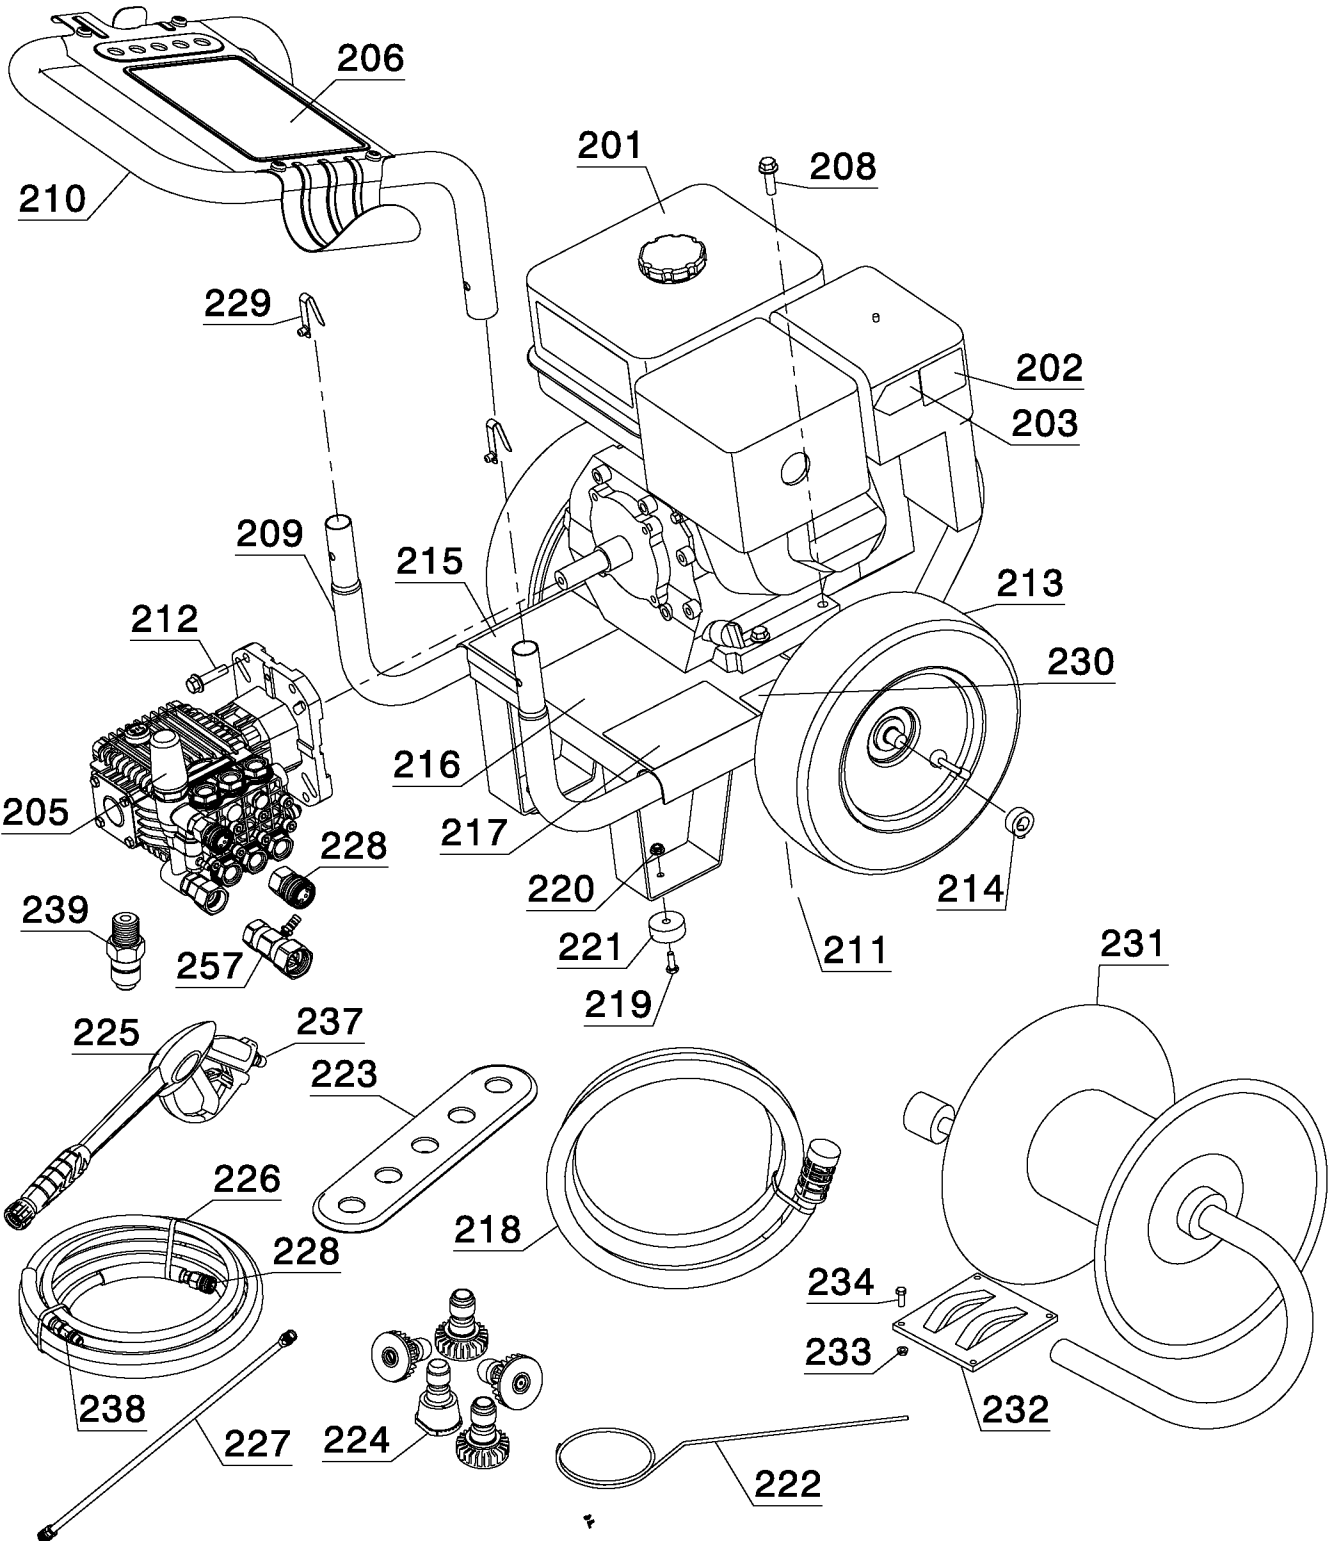

Parts List for DP3750HR Type 1

Item Number	Part Number	Description	Qty Required
1	A03496	PUMP	1
2	A08896	SCREW	8
3	P313	WASHER LOCK GEN 9670	8
4	A08927	KIT VALVE	1
5	A08927	KIT VALVE	1
6	A08927	KIT VALVE	1
7	A08927	KIT VALVE	1
8	A08927	KIT VALVE	1
9	A08904	ORING	6
10	A08905	CAP VALVE	6
11	A08927	KIT VALVE	1
12	15713	SCREW .250-20X.50 GE	8
13	15898	COVER BEARING	1
14	A08906	INDICATOR OIL LEVEL	1
15	15727	ORING	2
16	A03496	PUMP	1
17	A08928	KIT OIL SEAL	1
18	A03496	PUMP	1
19	P467	DIPSTICK	1
22	A08907	GUIDE PLUNGER	3
23	A08908	ROD CONNECTING	3
24	A08909	ORING COVER	1
25	A08910	COVER REAR CRANKCASE	1
26	A08911	SCREW	1
27	A08912	ORING	1
28	A08913	PLUG	2
29	A08914	PIN CON ROD	3