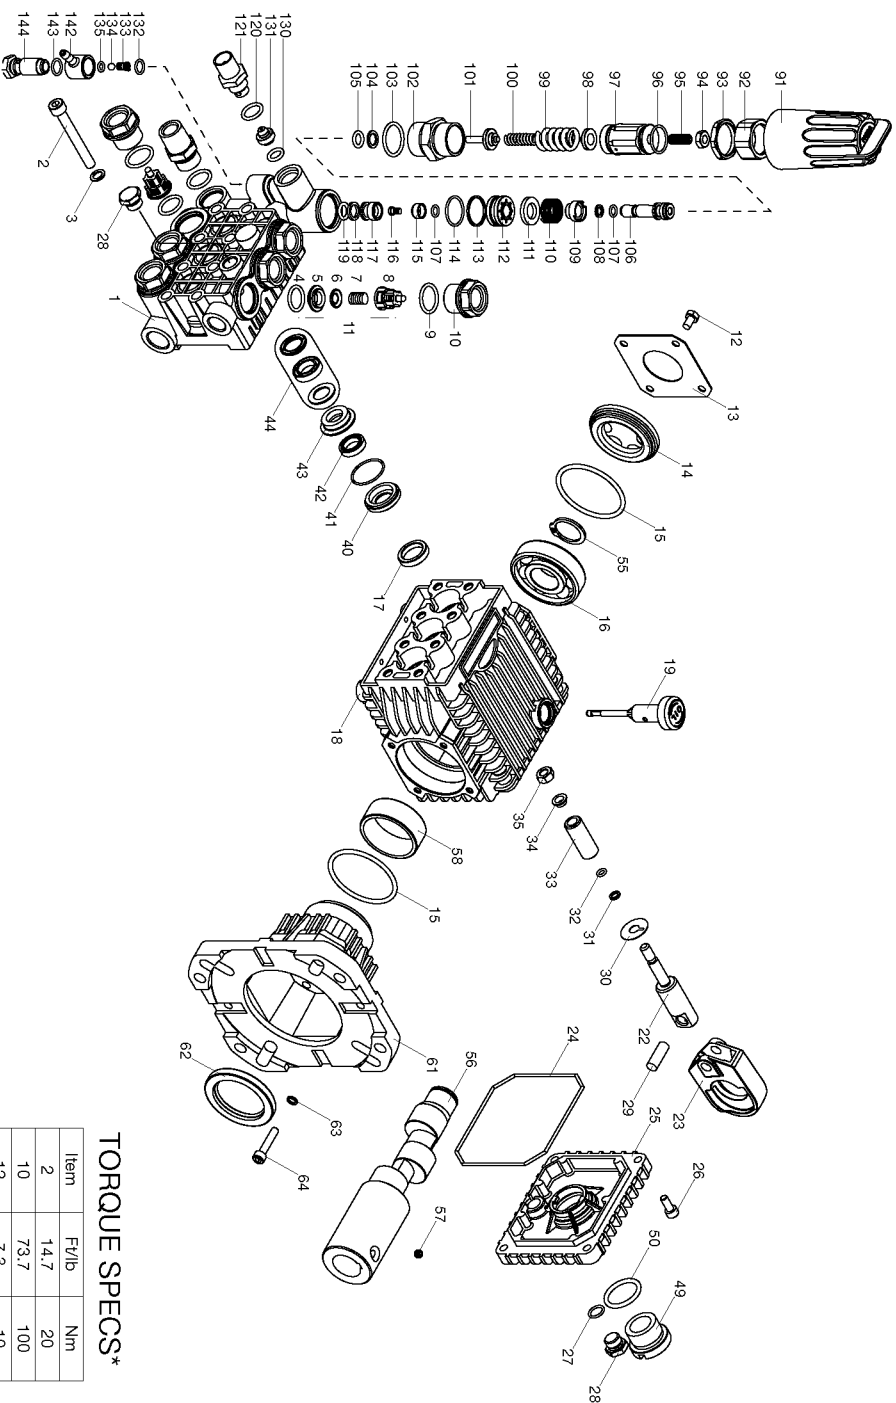

A08042 - TX1510 - PUMP - GENERAL

TORQUE SPECS*

Item	Ft/lb	Nm
2	14.7	20
10	73.7	100
12	7.3	10
26	7.3	10
28	14.7	20
35	11.0	15
64	7.3	10

*Decrease torque by 20% if threads are lubricated.

A08927 Valve Kit

A08928 Oil Seal Kit

Parts List for DP3750 Type 1

Item Number	Part Number	Description	Qty Required
131	A08926	NOZZLE	1
132	A08935	INJECTOR CHEMICAL	1
133	A08935	INJECTOR CHEMICAL	1
134	A08935	INJECTOR CHEMICAL	1
135	A08935	INJECTOR CHEMICAL	1
142	A08935	INJECTOR CHEMICAL	1
143	A08935	INJECTOR CHEMICAL	1
144	A08935	INJECTOR CHEMICAL	1
201	A08642	ENGINE	1
202	D23124	LABEL, WARNING	1
203	A14552	LABEL HOT SURFACE	1
205	A03496	PUMP	1
205	A03496	PUMP	1
206	A13857	LABEL WARNING	1
208	A11349	BOLT .375-16X1.25 FL	4
209	A13853	FRAME	1
210	A13856	HANDLE ASSEMBLY	1
211	A18466	NUT	4
212	18300	BOLT .375-16X1.75 FL	4
213	A00253	TIRE PNEU 12 X 4 STU	2
214	D30249	COLLER AXLE SET SCRE	2
215	A16267	LABEL WARNING	1
216	A16268	LABEL WARNING	1
217	A16269	LABEL WARNING	1
218	1000001689	HIGH PRESSURE HOSE	1
218	H140	HOSE ASSY CHEMICAL	1
219	D21436	SCREW .250-20X.750 U	2

Parts List for DP3750 Type 1

Item Number	Part Number	Description	Qty Required
428	285803-11	PUSH ROD	2
429	285803-12	ARM	2
430	285803-13	LIFTER	2
431	285800-18	PIVOT	2
432	285800-19	SPRING	1
433	285803-14	INTAKE VALVE	1
434	285803-15	VALVE	1
435	285803-16	SPRING	2
436	285803-17	RETAINER	1
437	285803-18	RETAINER	1
438	285803-19	SEAT	1
439	285803-20	ROTATOR VALVE	1
440	285803-21	PLATE	1
441	285800-27	BOLT	2
442	285800-28	NUT	2
443	285803-22	SEAL	1
447	285805-51	GASKET SET	1
448	285803-76	VALVE SET	1
449	285803-77	FLOAT SET	1
450	285805-61	CHAMBER SET	1
451	285800-51	SET SCREW	1
452	285800-52	SET SCREW	1
453	285800-53	SET SCREW	1
454	285806-82	CHOKE SET	1
455	285806-83	CARBURETOR	1
456	285800-56	SCREW	1
457	285806-84	NOZZLE	1