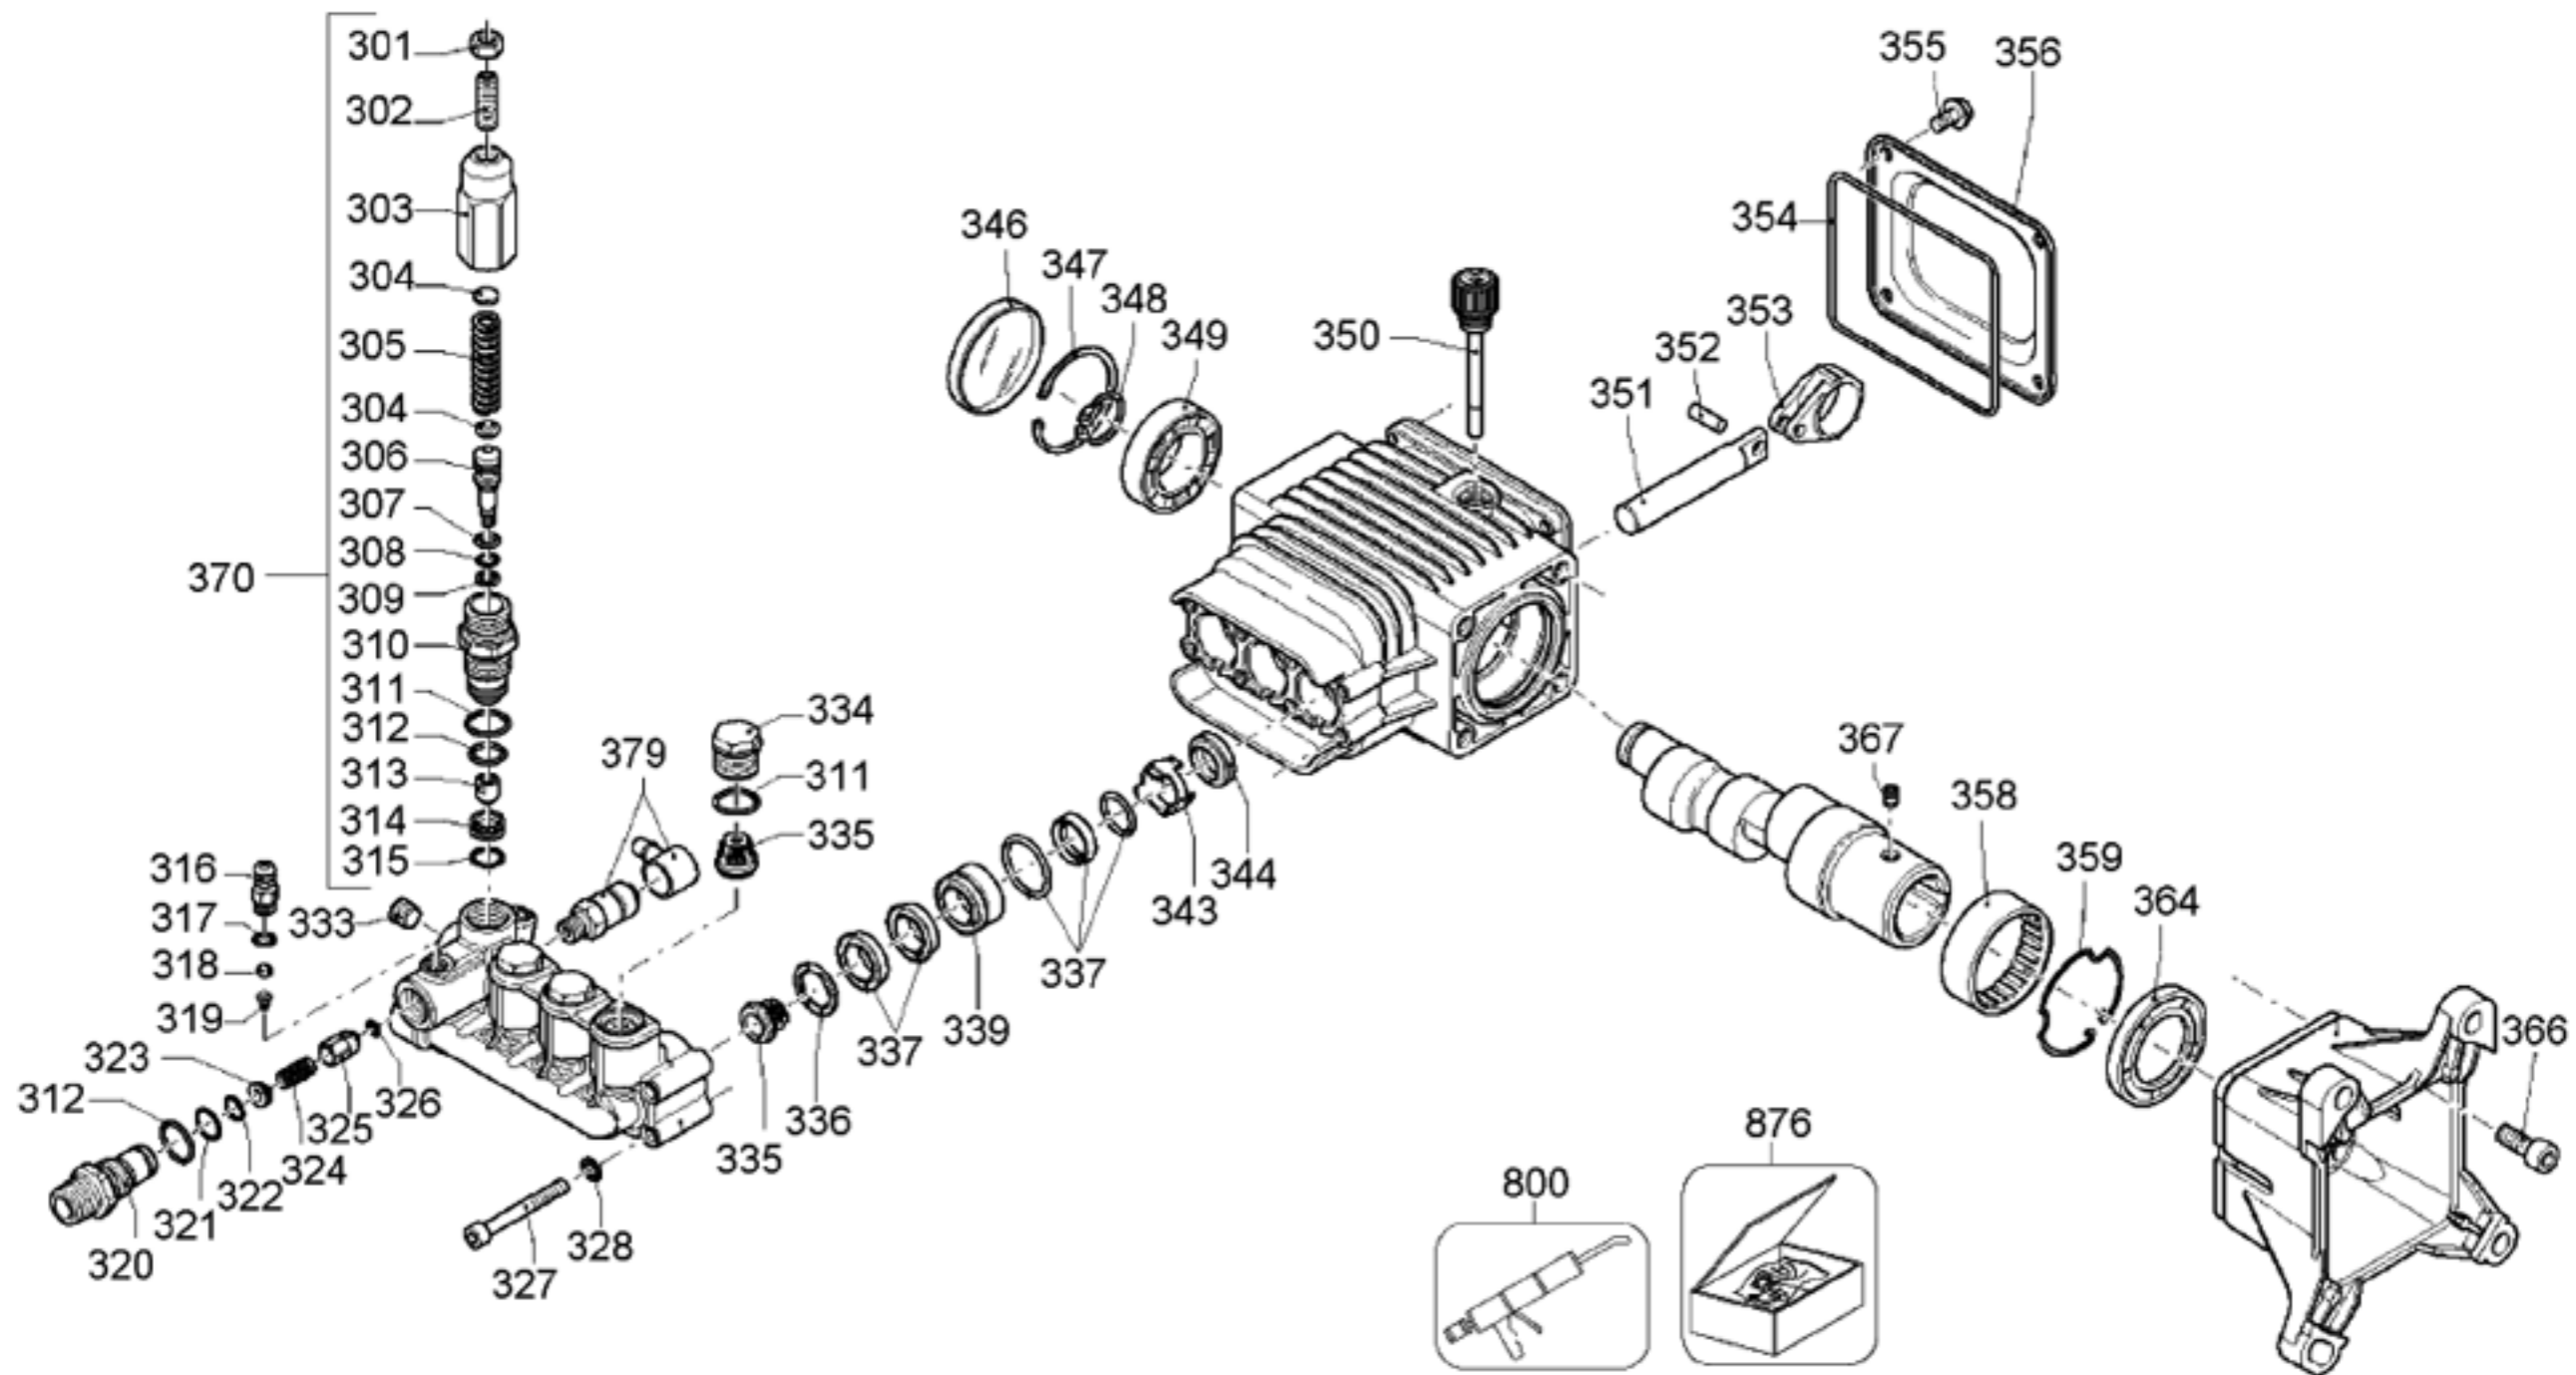

Parts List for DP3750 Type 1

Item Number	Part Number	Description	Qty Required
1	A03496	PUMP	1
2	A08896	SCREW	8
3	P313	WASHER LOCK GEN 9670	8
4	A08927	KIT VALVE	1
5	A08927	KIT VALVE	1
6	A08927	KIT VALVE	1
7	A08927	KIT VALVE	1
8	A08927	KIT VALVE	1
9	A08904	ORING	6
10	A08905	CAP VALVE	6
11	A08927	KIT VALVE	1
12	15713	SCREW .250-20X.50 GE	8
13	15898	COVER BEARING	1
14	A08906	INDICATOR OIL LEVEL	1
15	15727	ORING	2
16	A03496	PUMP	1
17	A08928	KIT OIL SEAL	1
18	A03496	PUMP	1
19	P467	DIPSTICK	1
22	A08907	GUIDE PLUNGER	3
23	A08908	ROD CONNECTING	3
24	A08909	ORING COVER	1
25	A08910	COVER REAR CRANKCASE	1
26	A08911	SCREW	1
27	A08912	ORING	1
28	A08913	PLUG	2
29	A08914	PIN CON ROD	3