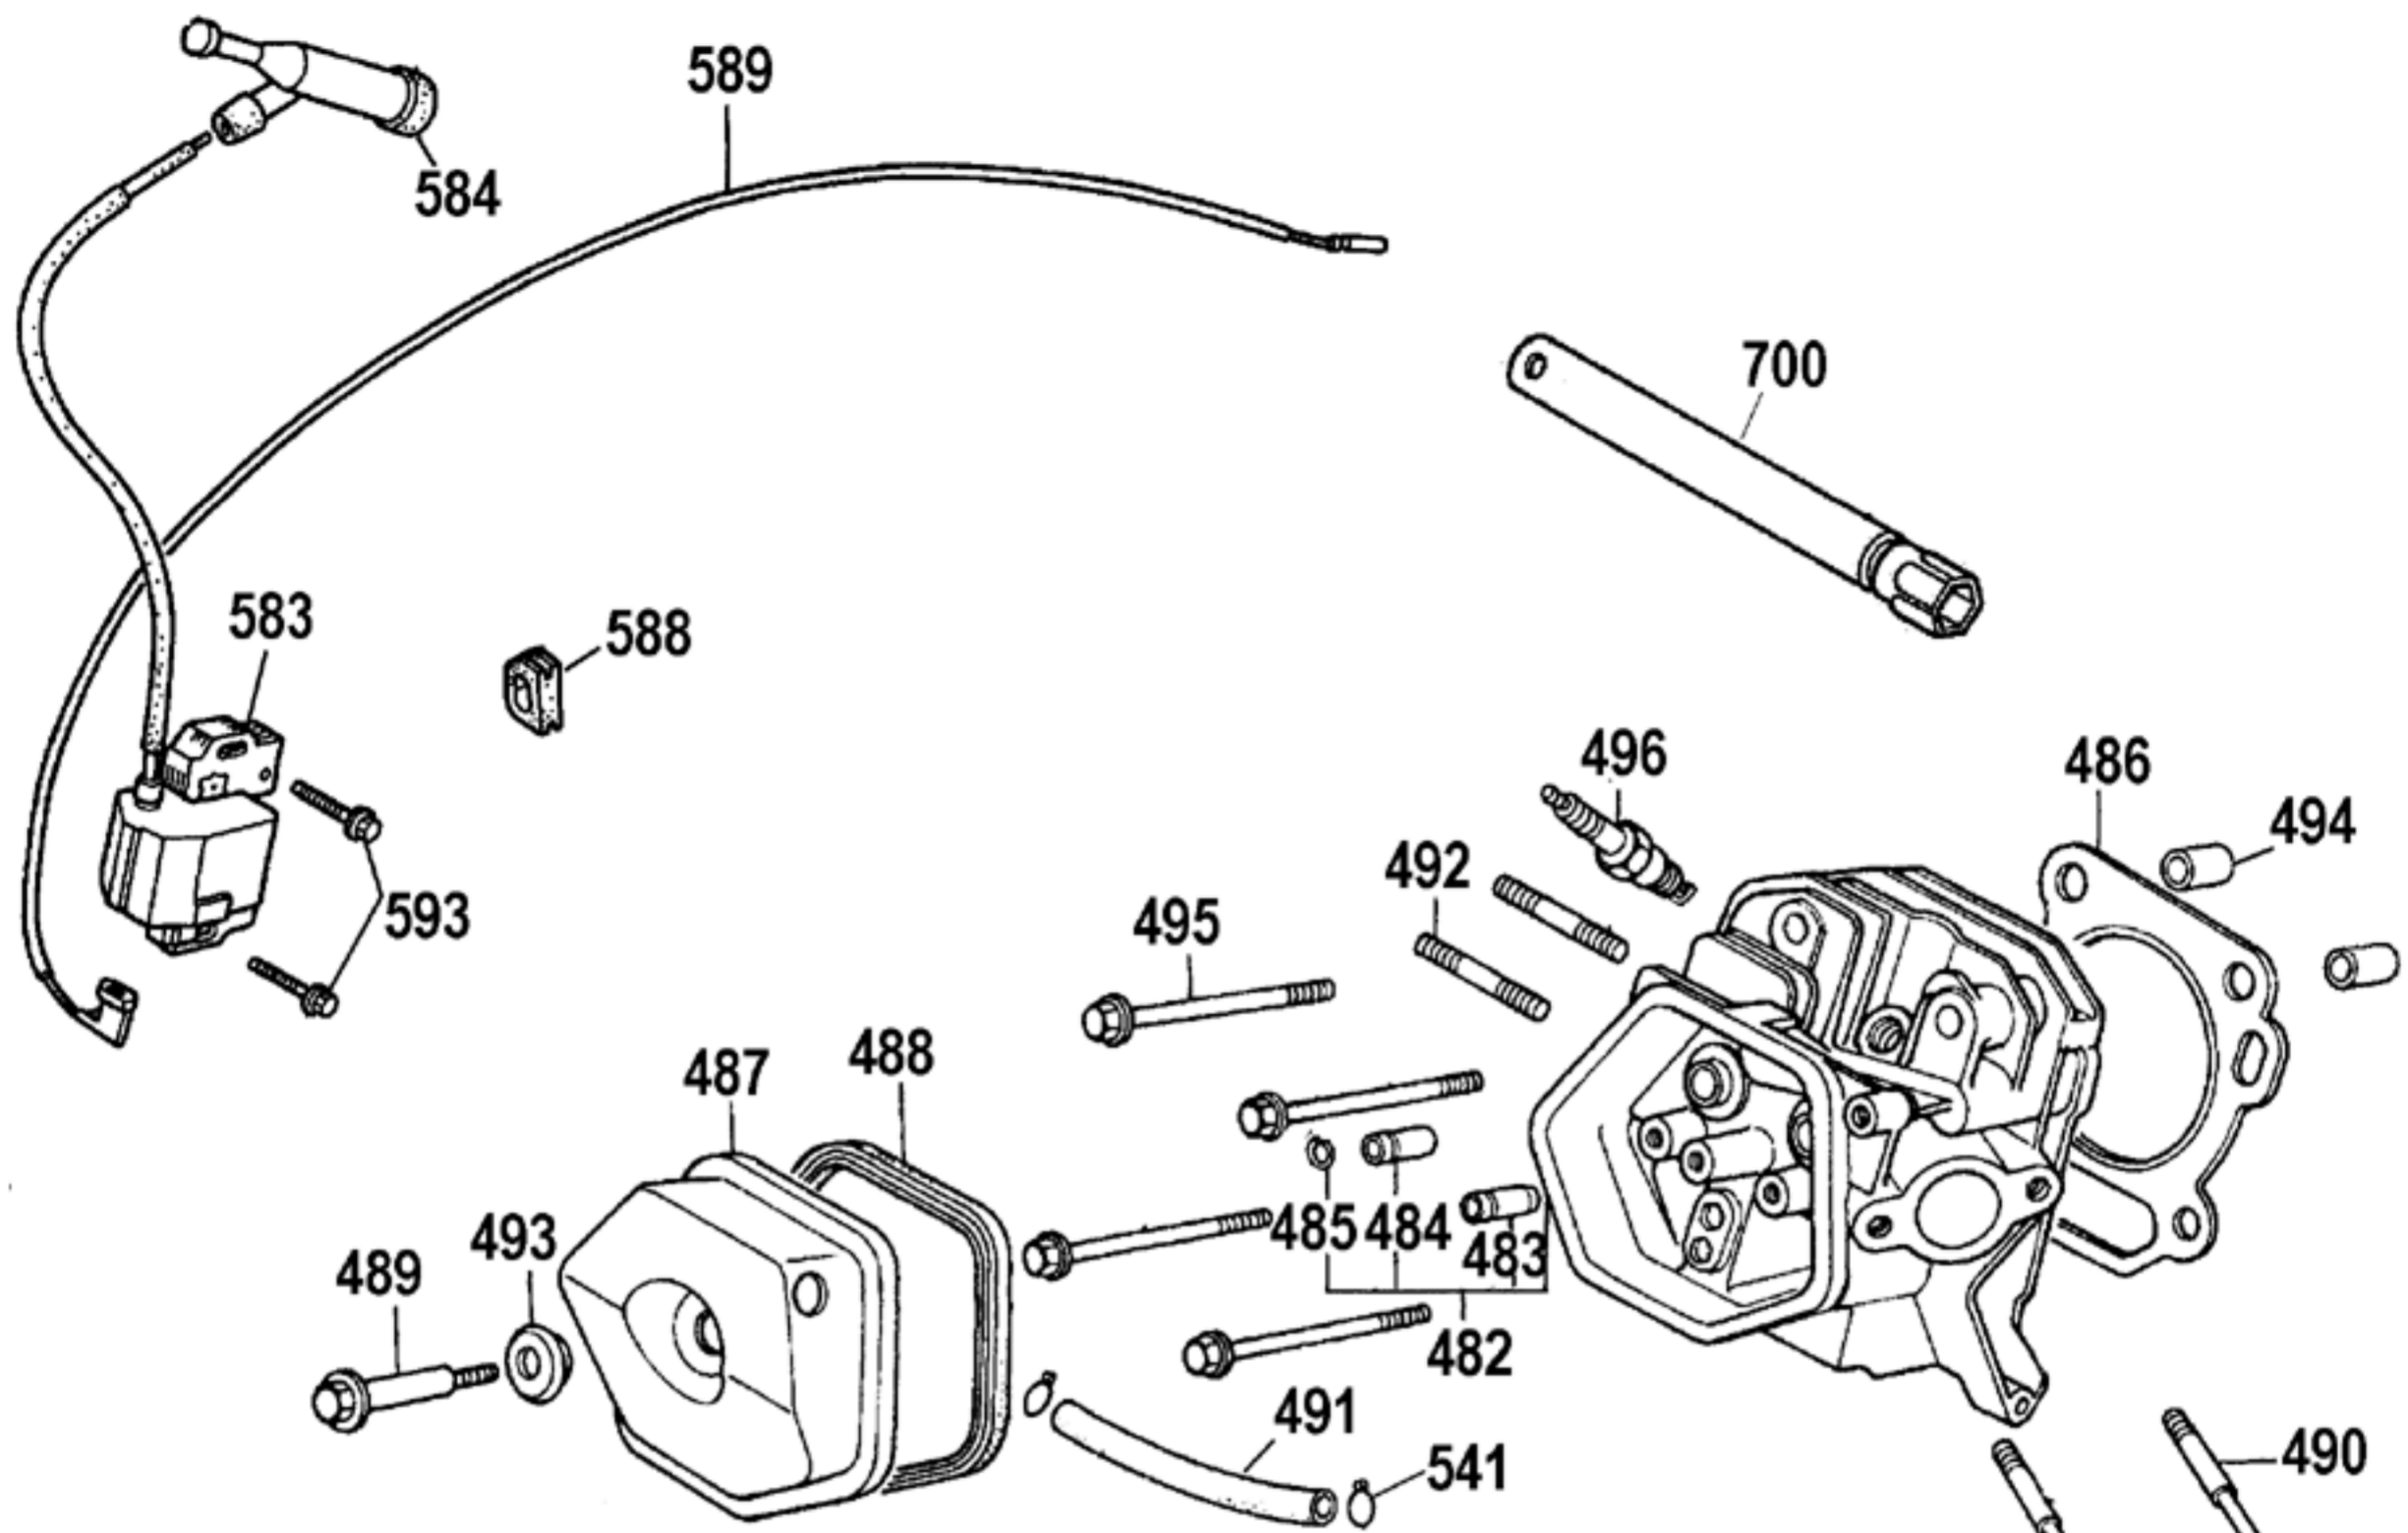

TORQUE SPECS*

Item	Ft/lb	Nm
2	14.7	20
10	73.7	100
12	7.3	10
26	7.3	10
28	14.7	20
35	11.0	15
64	7.3	10

*Decrease torque by 20% if threads are lubricated.

Parts List for DP3400 Type 1

Item Number	Part Number	Description	Qty Required
1	A16004	PUMP ASSEMBLY	1
2	A08896	SCREW	8
3	P313	WASHER LOCK GEN 9670	8
9	A08904	ORING	6
10	A08905	CAP VALVE	6
11	A08927	KIT VALVE	1
12	15713	SCREW .250-20X.50 GE	8
13	15898	COVER BEARING	1
14	A08906	INDICATOR OIL LEVEL	1
15	15727	ORING	2
17	A08928	KIT OIL SEAL	1
19	P467	DIPSTICK	1
22	A08907	GUIDE PLUNGER	3
23	A08908	ROD CONNECTING	3
24	A08909	ORING COVER	1
25	A08910	COVER REAR CRANKCASE	1
26	A08911	SCREW	1
27	A08912	ORING	1
28	A08913	PLUG	2
29	A08914	PIN CON ROD	3
30	A08915	FLINGER WASHER	3
31	A08916	RING ANTI EXTRUSION	3
32	A08917	ORING	3
33	P619	PLUNGER CERAMIC GEN	3
34	A08918	BUSHING	3
35	15838	NUT PLUNGER GEN 9222	3
40	A08930	RETAINER	3

Parts List for DP3400 Type 1

Item Number	Part Number	Description	Qty Required
41	A08929	KIT WATER PACK	1
42	5140058-69	O-RING	3
43	A08931	RETAINER	1
49	A08919	INDICATOR OIL LEVEL	1
50	A08920	ORING	1
61	A08921	FLANGE ENGINE	1
62	5140046-41	OIL SEAL	1
63	A08922	WASHER	4
64	A08922	WASHER	4
91	A08934	KIT UNLOADER	1
120	P064	ORING GEN 90383200	1
121	A08924	NIPPLE	1
130	A08925	ORING	1
131	A08926	NOZZLE	1
132	A08935	INJECTOR CHEMICAL	1
201	A15668	ENGINE	1
202	D23124	LABEL,WARNING	1
203	A14552	LABEL HOT SURFACE	1
205	A16004	PUMP ASSEMBLY	1
206	A16412	LABEL WARNING	1
208	A11349	BOLT .375-16X1.25 FL	4
209	A13853	FRAME	1
210	000000-00	No Longer Available	1
211	000000-00	No Longer Available	1
212	18300	BOLT .375-16X1.75 FL	4
213	A00253	TIRE PNEU 12 X 4 STU	2
214	D30249	COLLER AXLE SET SCRE	2