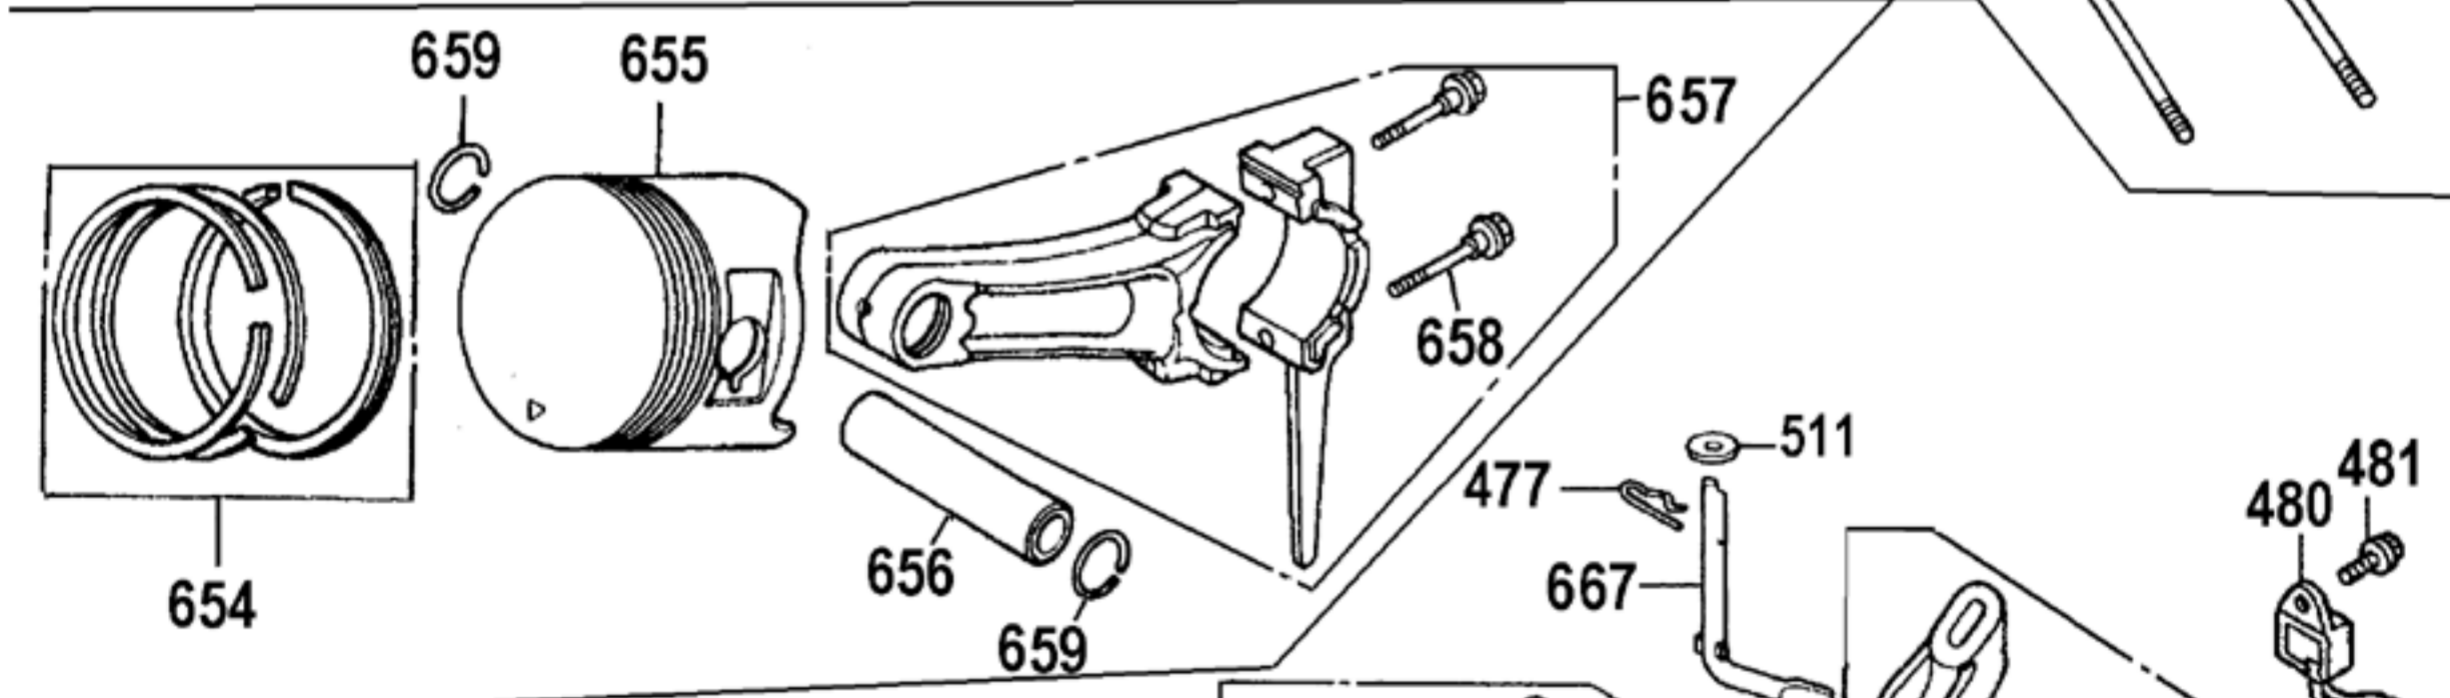

TORQUE SPECS*

Item	Ft/lb	Nm
2	14.7	20
10	73.7	100
12	7.3	10
26	7.3	10
28	14.7	20
35	11.0	15
64	7.3	10

*Decrease torque by 20% if threads are lubricated.

Parts List for DP3400 Type 1

Item Number	Part Number	Description	Qty Required
1	A16004	PUMP ASSEMBLY	1
2	A08896	SCREW	8
3	P313	WASHER LOCK GEN 9670	8
9	A08904	ORING	6
10	A08905	CAP VALVE	6
11	A08927	KIT VALVE	1
12	15713	SCREW .250-20X.50 GE	8
13	15898	COVER BEARING	1
14	A08906	INDICATOR OIL LEVEL	1
15	15727	ORING	2
17	A08928	KIT OIL SEAL	1
19	P467	DIPSTICK	1
22	A08907	GUIDE PLUNGER	3
23	A08908	ROD CONNECTING	3
24	A08909	ORING COVER	1
25	A08910	COVER REAR CRANKCASE	1
26	A08911	SCREW	1
27	A08912	ORING	1
28	A08913	PLUG	2
29	A08914	PIN CON ROD	3
30	A08915	FLINGER WASHER	3
31	A08916	RING ANTI EXTRUSION	3
32	A08917	ORING	3
33	P619	PLUNGER CERAMIC GEN	3
34	A08918	BUSHING	3
35	15838	NUT PLUNGER GEN 9222	3
40	A08930	RETAINER	3