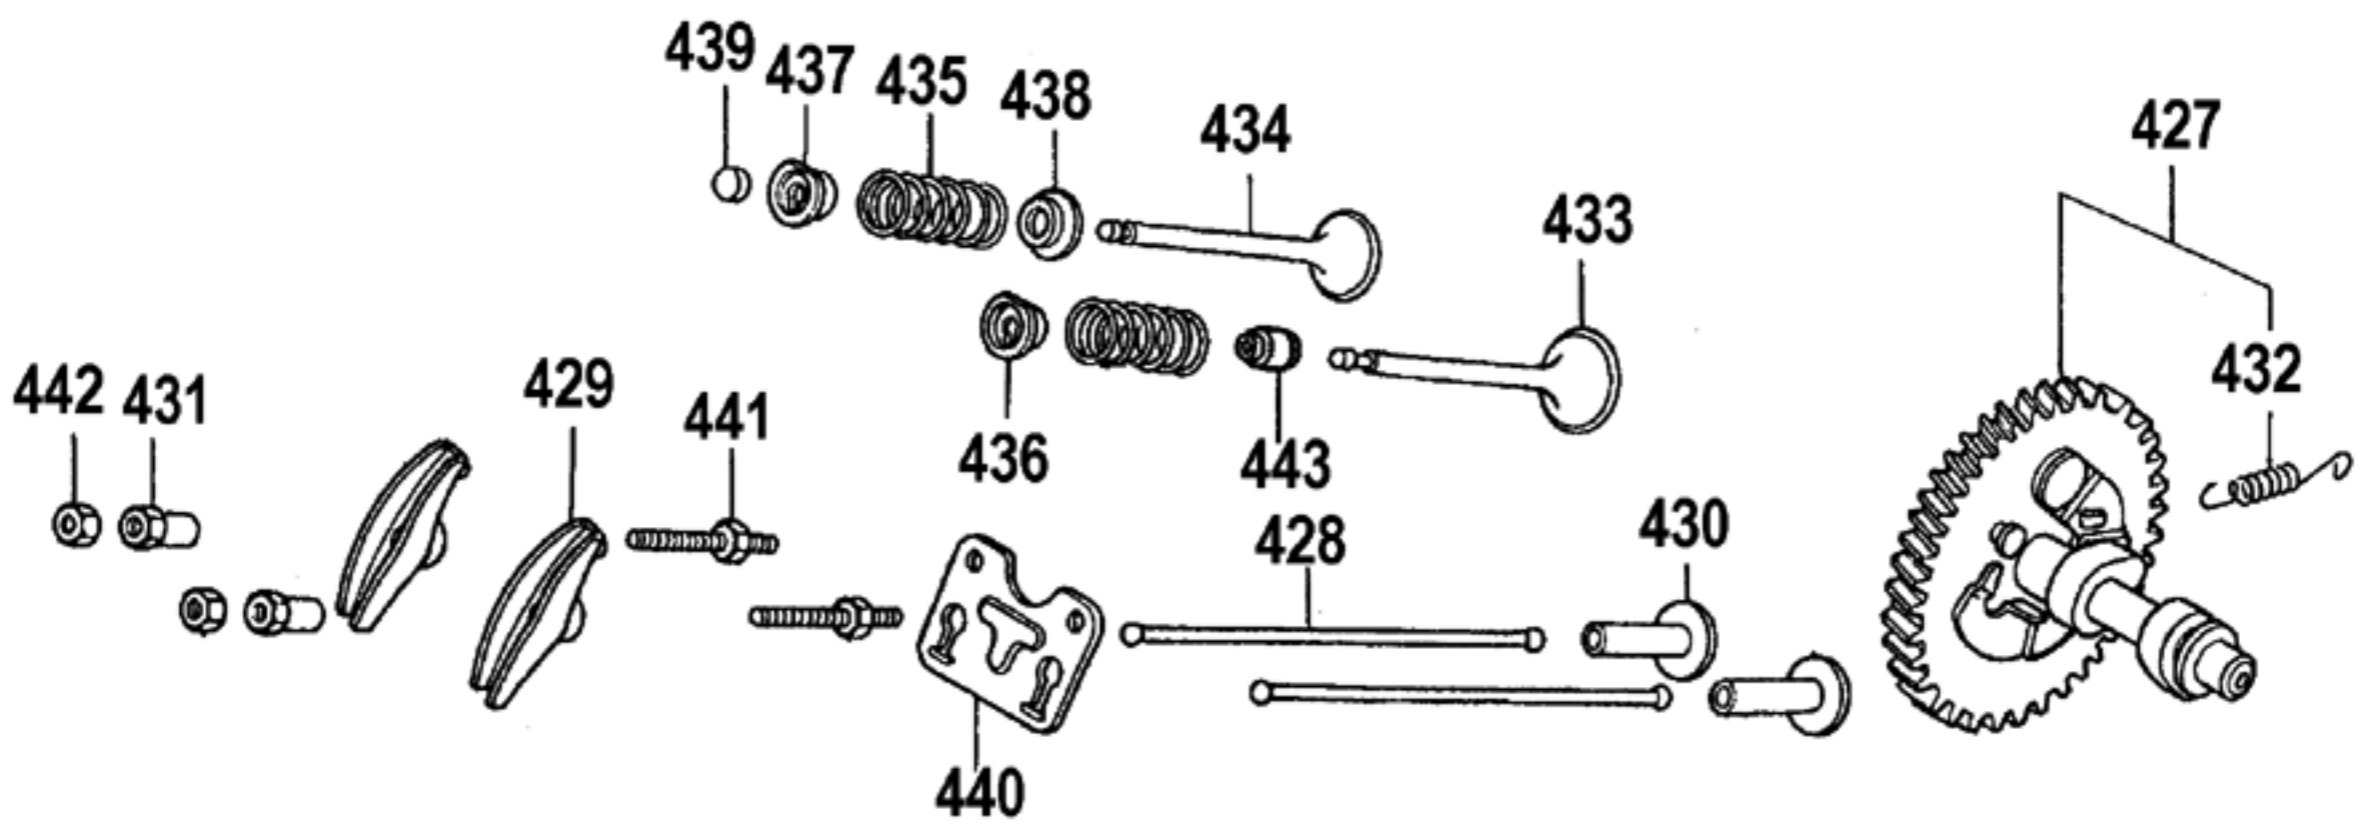

TORQUE SPECS*

Item	Ft/lb	Nm
2	14.7	20
10	73.7	100
12	7.3	10
26	7.3	10
28	14.7	20
35	11.0	15
64	7.3	10

*Decrease torque by 20% if threads are lubricated.

Parts List for DP3400 Type 1

Item Number	Part Number	Description	Qty Required
1	A16004	PUMP ASSEMBLY	1
2	A08896	SCREW	8
3	P313	WASHER LOCK GEN 9670	8
9	A08904	ORING	6
10	A08905	CAP VALVE	6
11	A08927	KIT VALVE	1
12	15713	SCREW .250-20X.50 GE	8
13	15898	COVER BEARING	1
14	A08906	INDICATOR OIL LEVEL	1
15	15727	ORING	2
17	A08928	KIT OIL SEAL	1
19	P467	DIPSTICK	1
22	A08907	GUIDE PLUNGER	3
23	A08908	ROD CONNECTING	3
24	A08909	ORING COVER	1
25	A08910	COVER REAR CRANKCASE	1
26	A08911	SCREW	1
27	A08912	ORING	1
28	A08913	PLUG	2
29	A08914	PIN CON ROD	3
30	A08915	FLINGER WASHER	3
31	A08916	RING ANTI EXTRUSION	3
32	A08917	ORING	3
33	P619	PLUNGER CERAMIC GEN	3
34	A08918	BUSHING	3
35	15838	NUT PLUNGER GEN 9222	3
40	A08930	RETAINER	3

Parts List for DP3400 Type 1

Item Number	Part Number	Description	Qty Required
642	285800-42	BOLT	1
643	285800-43	NUT	1
644	285805-70	SCREW	1
645	285802-21	SCREW	1
646	285800-46	NUT	1
654	285807-62	RING SET	1
654	285807-61	RING SET	1
654	285807-60	RING SET	1
655	285807-65	PISTON	1
655	285807-64	PISTON	1
655	285807-63	PISTON	1
656	285805-04	PIN	1
657	285805-06	ROD	1
657	285805-05	ROD	1
658	285803-37	BOLT	2
659	285801-66	CLIP	2
660	285805-81	COVER	1
661	285804-82	SHROUD	1
662	285806-99	SWITCH ASSY.	1
663	285800-41	BOLT	6
664	285805-82	CLIP	1
665	285807-66	CYLINDER	1
666	285802-76	SWITCH ASSY	1
667	285804-73	SHAFT	1
675	285807-69	LABEL	1
676	285807-68	LABEL	1
700	285807-70	WRENCH	1