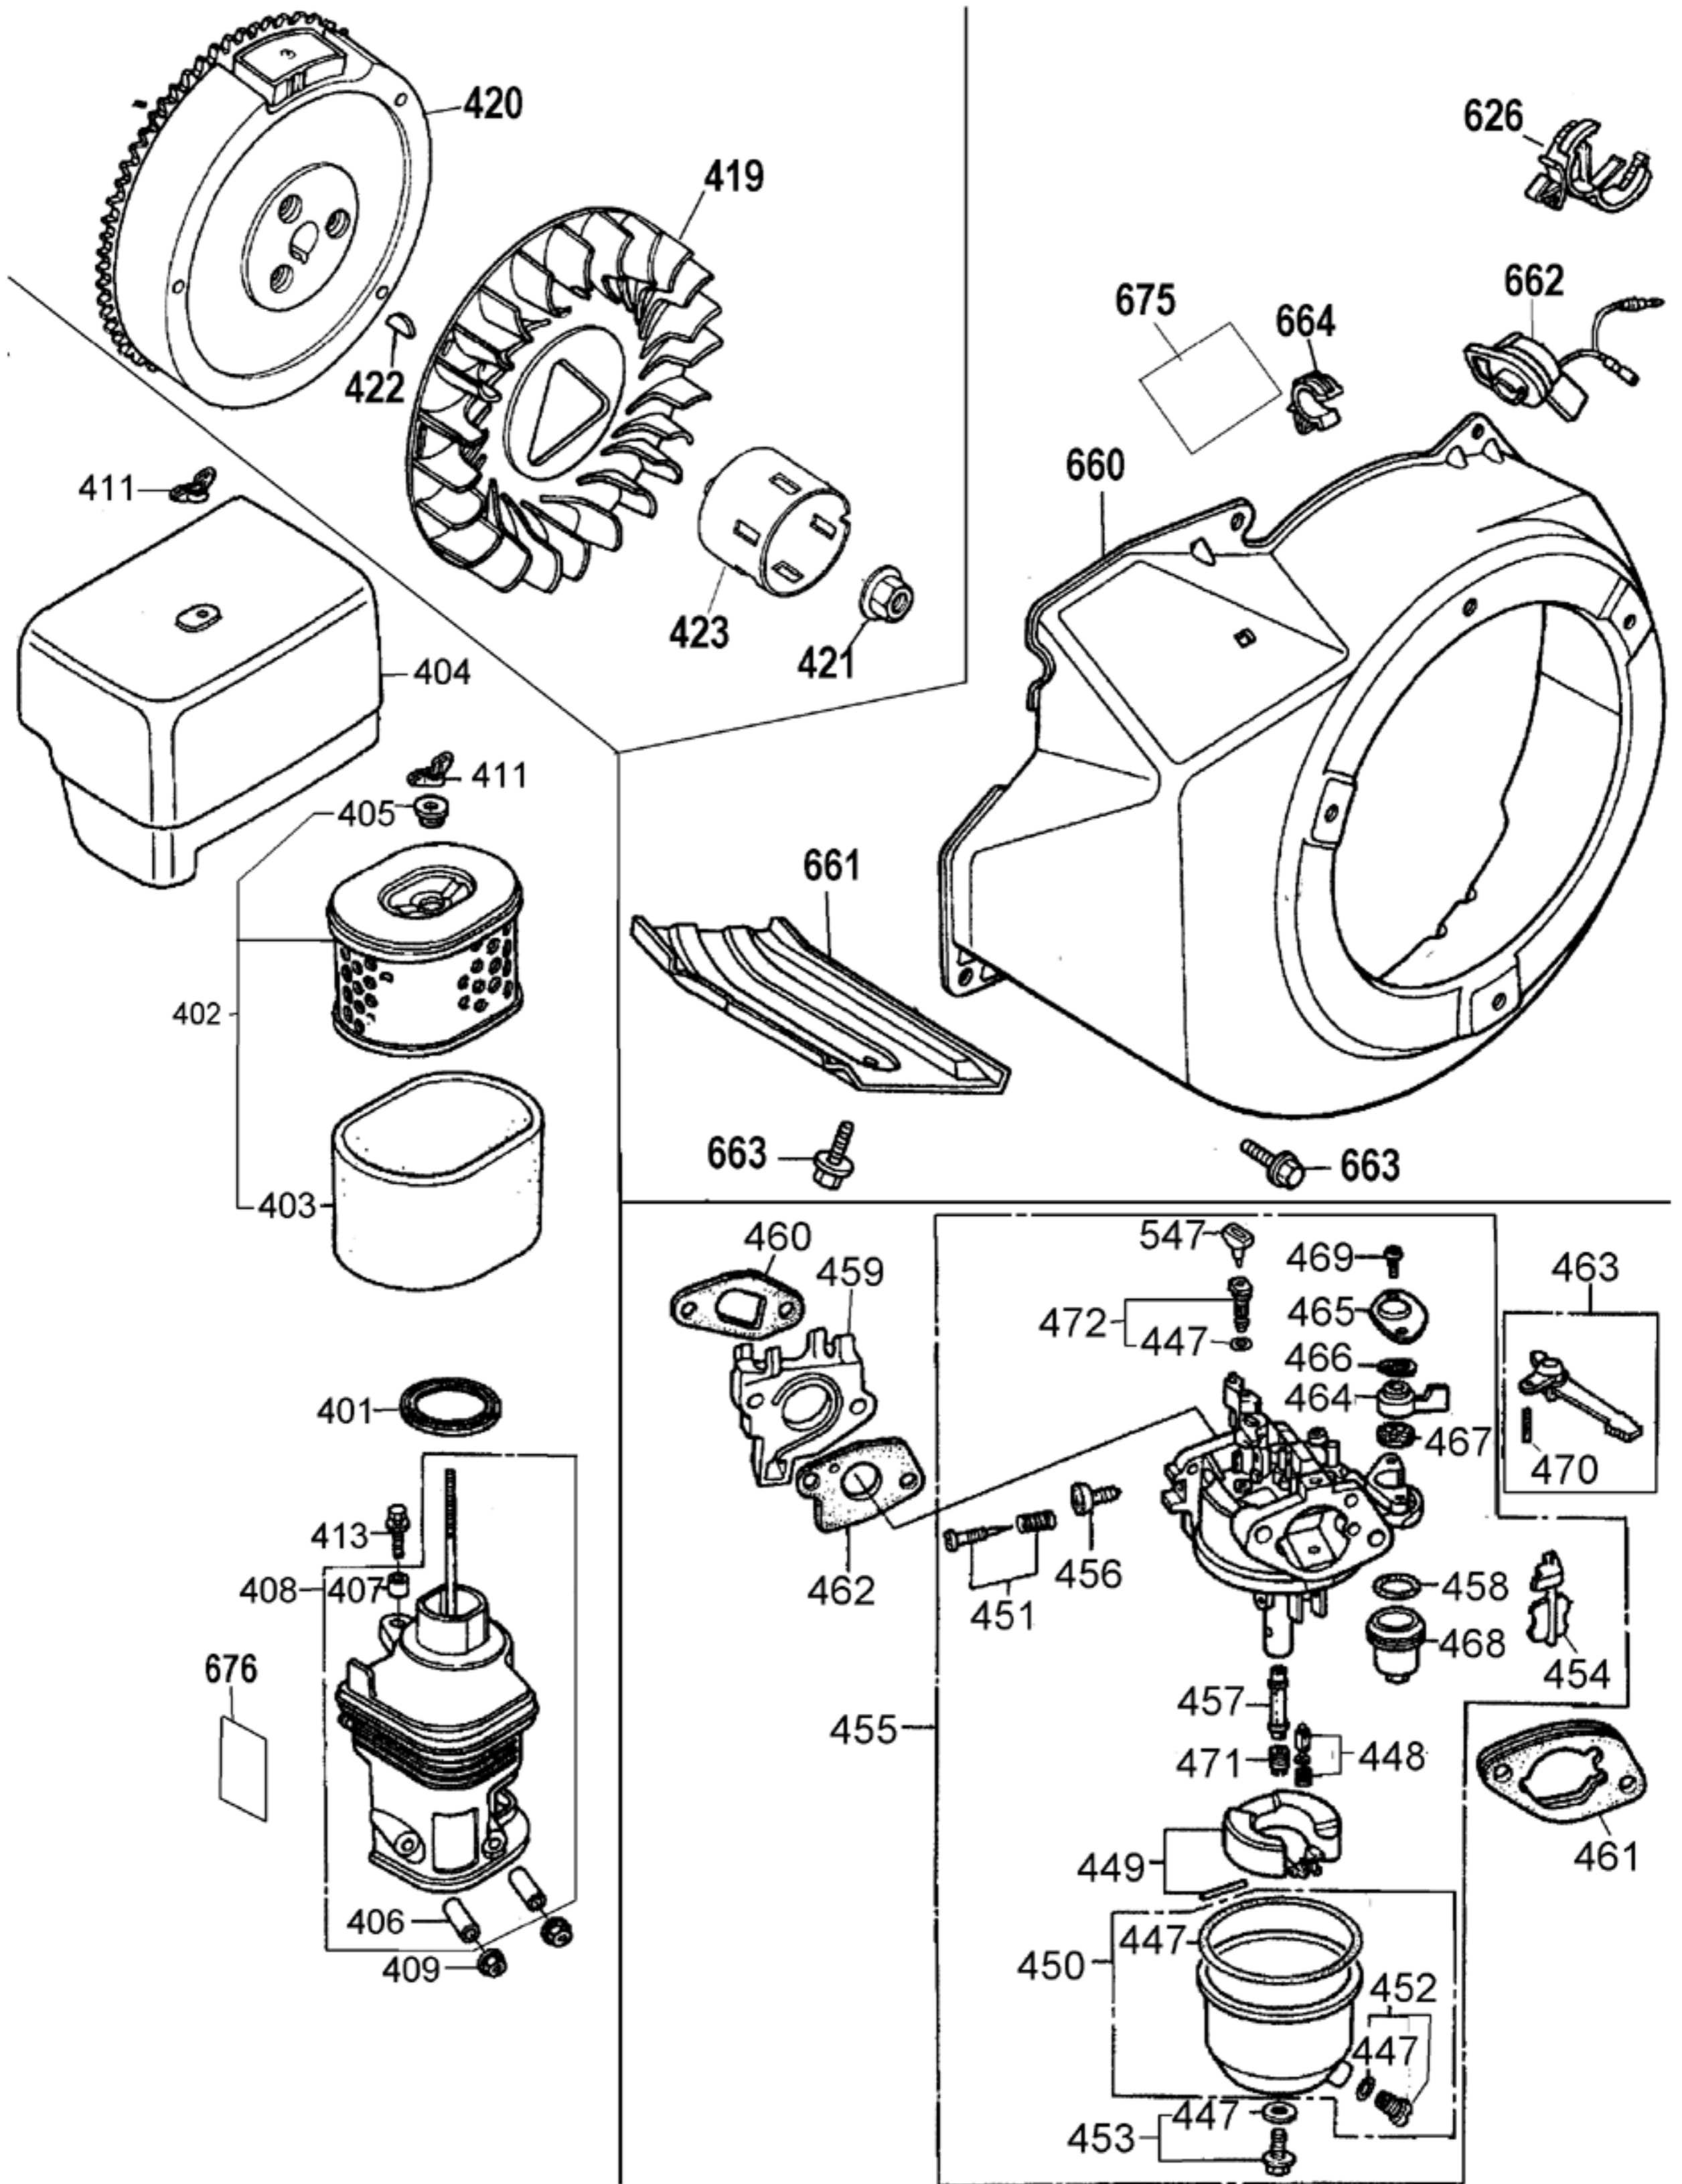

TORQUE SPECS*

Item	Ft/lb	Nm
2	14.7	20
10	73.7	100
12	7.3	10
26	7.3	10
28	14.7	20
35	11.0	15
64	7.3	10

*Decrease torque by 20% if threads are lubricated.

Parts List for DP3400 Type 1

Item Number	Part Number	Description	Qty Required
1	A16004	PUMP ASSEMBLY	1
2	A08896	SCREW	8
3	P313	WASHER LOCK GEN 9670	8
9	A08904	ORING	6
10	A08905	CAP VALVE	6
11	A08927	KIT VALVE	1
12	15713	SCREW .250-20X.50 GE	8
13	15898	COVER BEARING	1
14	A08906	INDICATOR OIL LEVEL	1
15	15727	ORING	2
17	A08928	KIT OIL SEAL	1
19	P467	DIPSTICK	1
22	A08907	GUIDE PLUNGER	3
23	A08908	ROD CONNECTING	3
24	A08909	ORING COVER	1
25	A08910	COVER REAR CRANKCASE	1
26	A08911	SCREW	1
27	A08912	ORING	1
28	A08913	PLUG	2
29	A08914	PIN CON ROD	3
30	A08915	FLINGER WASHER	3
31	A08916	RING ANTI EXTRUSION	3
32	A08917	ORING	3
33	P619	PLUNGER CERAMIC GEN	3
34	A08918	BUSHING	3
35	15838	NUT PLUNGER GEN 9222	3
40	A08930	RETAINER	3

Parts List for DP3400 Type 1

Item Number	Part Number	Description	Qty Required
436	285803-17	RETAINER	1
437	285803-18	RETAINER	1
438	285803-19	SEAT	1
439	285803-20	ROTATOR VALVE	1
440	285803-21	PLATE	1
441	285800-27	BOLT	2
442	285800-28	NUT	2
443	285803-22	SEAL	1
447	285805-51	GASKET SET	1
448	285803-76	VALVE SET	1
449	285803-77	FLOAT SET	1
450	285805-61	CHAMBER SET	1
451	285800-51	SET SCREW	1
452	285800-52	SET SCREW	1
453	285800-53	SET SCREW	1
454	285805-52	CHOKE SET	1
455	285807-54	CARBURETOR	1
456	285800-56	SCREW	1
457	285807-55	NOZZLE	1
458	285800-58	O-RING	1
459	285805-55	INSULATOR	1
460	285804-54	GASKET	1
461	285805-56	SPACER	1
462	285804-53	GASKET	1
463	285800-63	LEVER	1
464	285800-64	LEVER	1
465	285800-65	PLATE	1