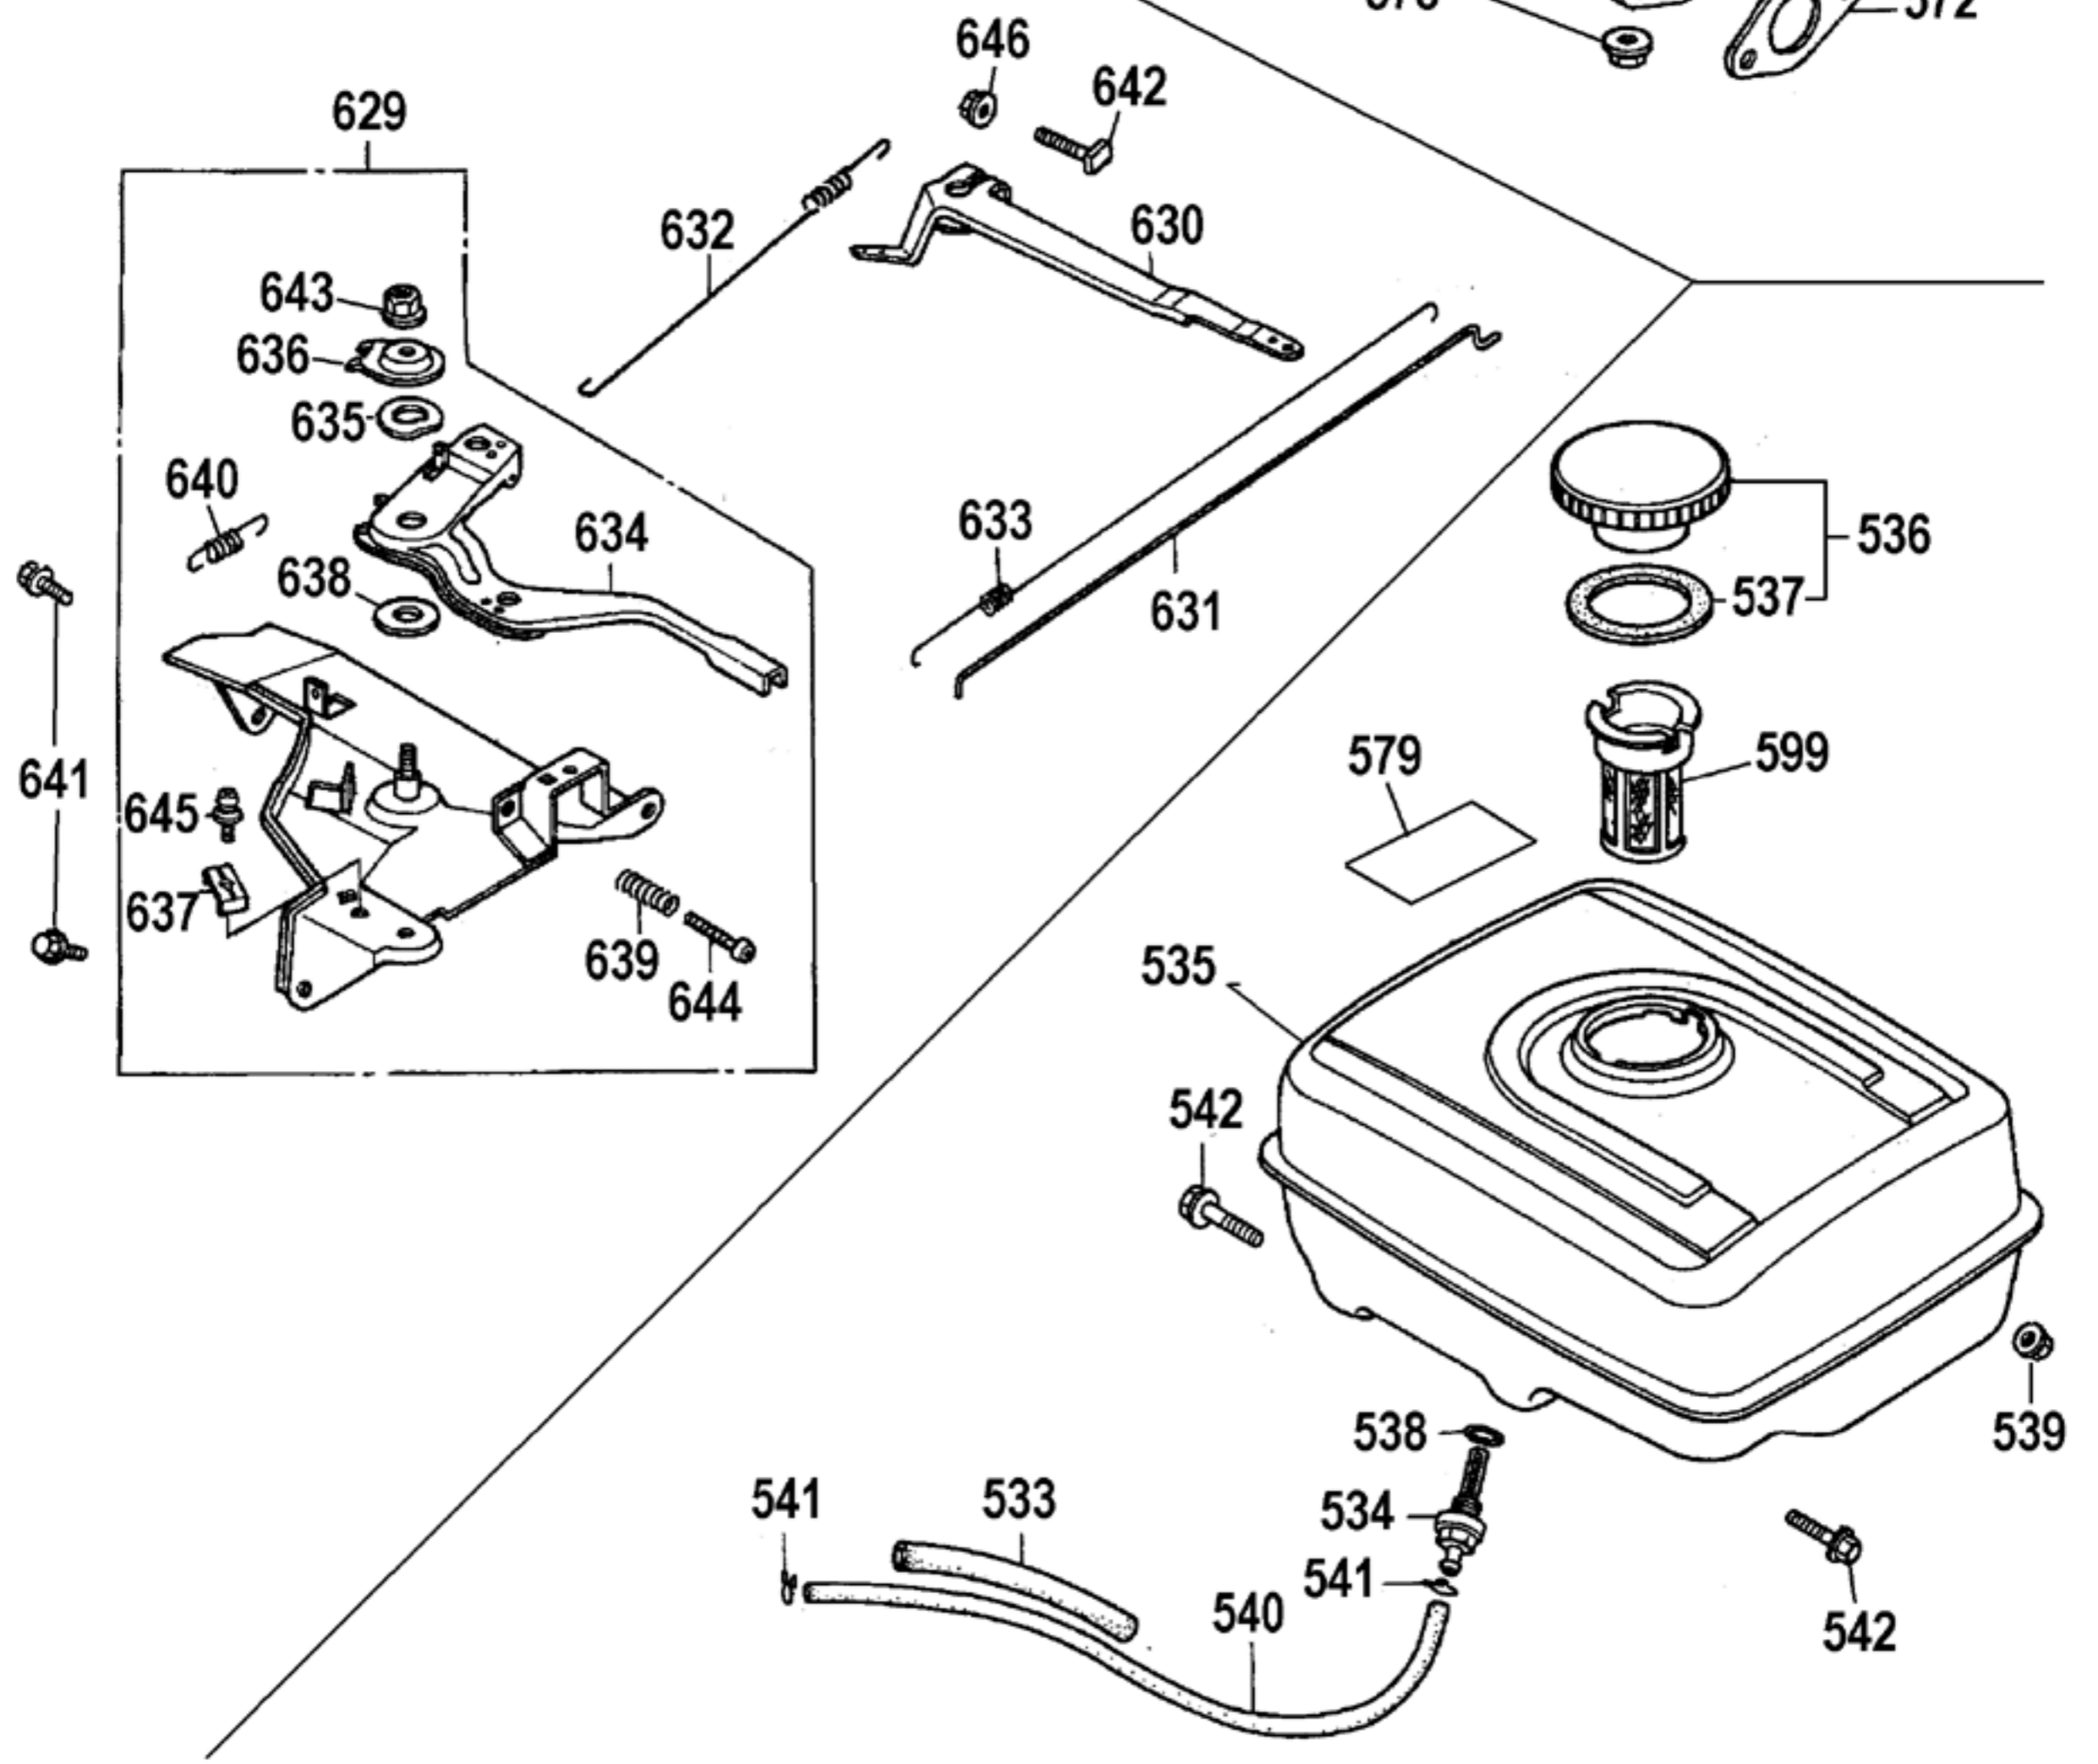

TORQUE SPECS*

Item	Ft/lb	Nm
2	14.7	20
10	73.7	100
12	7.3	10
26	7.3	10
28	14.7	20
35	11.0	15
64	7.3	10

*Decrease torque by 20% if threads are lubricated.

Parts List for DP3400 Type 1

Item Number	Part Number	Description	Qty Required
1	A16004	PUMP ASSEMBLY	1
2	A08896	SCREW	8
3	P313	WASHER LOCK GEN 9670	8
9	A08904	ORING	6
10	A08905	CAP VALVE	6
11	A08927	KIT VALVE	1
12	15713	SCREW .250-20X.50 GE	8
13	15898	COVER BEARING	1
14	A08906	INDICATOR OIL LEVEL	1
15	15727	ORING	2
17	A08928	KIT OIL SEAL	1
19	P467	DIPSTICK	1
22	A08907	GUIDE PLUNGER	3
23	A08908	ROD CONNECTING	3
24	A08909	ORING COVER	1
25	A08910	COVER REAR CRANKCASE	1
26	A08911	SCREW	1
27	A08912	ORING	1
28	A08913	PLUG	2
29	A08914	PIN CON ROD	3
30	A08915	FLINGER WASHER	3
31	A08916	RING ANTI EXTRUSION	3
32	A08917	ORING	3
33	P619	PLUNGER CERAMIC GEN	3
34	A08918	BUSHING	3
35	15838	NUT PLUNGER GEN 9222	3
40	A08930	RETAINER	3

Parts List for DP3400 Type 1

Item Number	Part Number	Description	Qty Required
41	A08929	KIT WATER PACK	1
42	5140058-69	O-RING	3
43	A08931	RETAINER	1
49	A08919	INDICATOR OIL LEVEL	1
50	A08920	ORING	1
61	A08921	FLANGE ENGINE	1
62	5140046-41	OIL SEAL	1
63	A08922	WASHER	4
64	A08922	WASHER	4
91	A08934	KIT UNLOADER	1
120	P064	ORING GEN 90383200	1
121	A08924	NIPPLE	1
130	A08925	ORING	1
131	A08926	NOZZLE	1
132	A08935	INJECTOR CHEMICAL	1
201	A15668	ENGINE	1
202	D23124	LABEL,WARNING	1
203	A14552	LABEL HOT SURFACE	1
205	A16004	PUMP ASSEMBLY	1
206	A16412	LABEL WARNING	1
208	A11349	BOLT .375-16X1.25 FL	4
209	A13853	FRAME	1
210	000000-00	No Longer Available	1
211	000000-00	No Longer Available	1
212	18300	BOLT .375-16X1.75 FL	4
213	A00253	TIRE PNEU 12 X 4 STU	2
214	D30249	COLLER AXLE SET SCRE	2