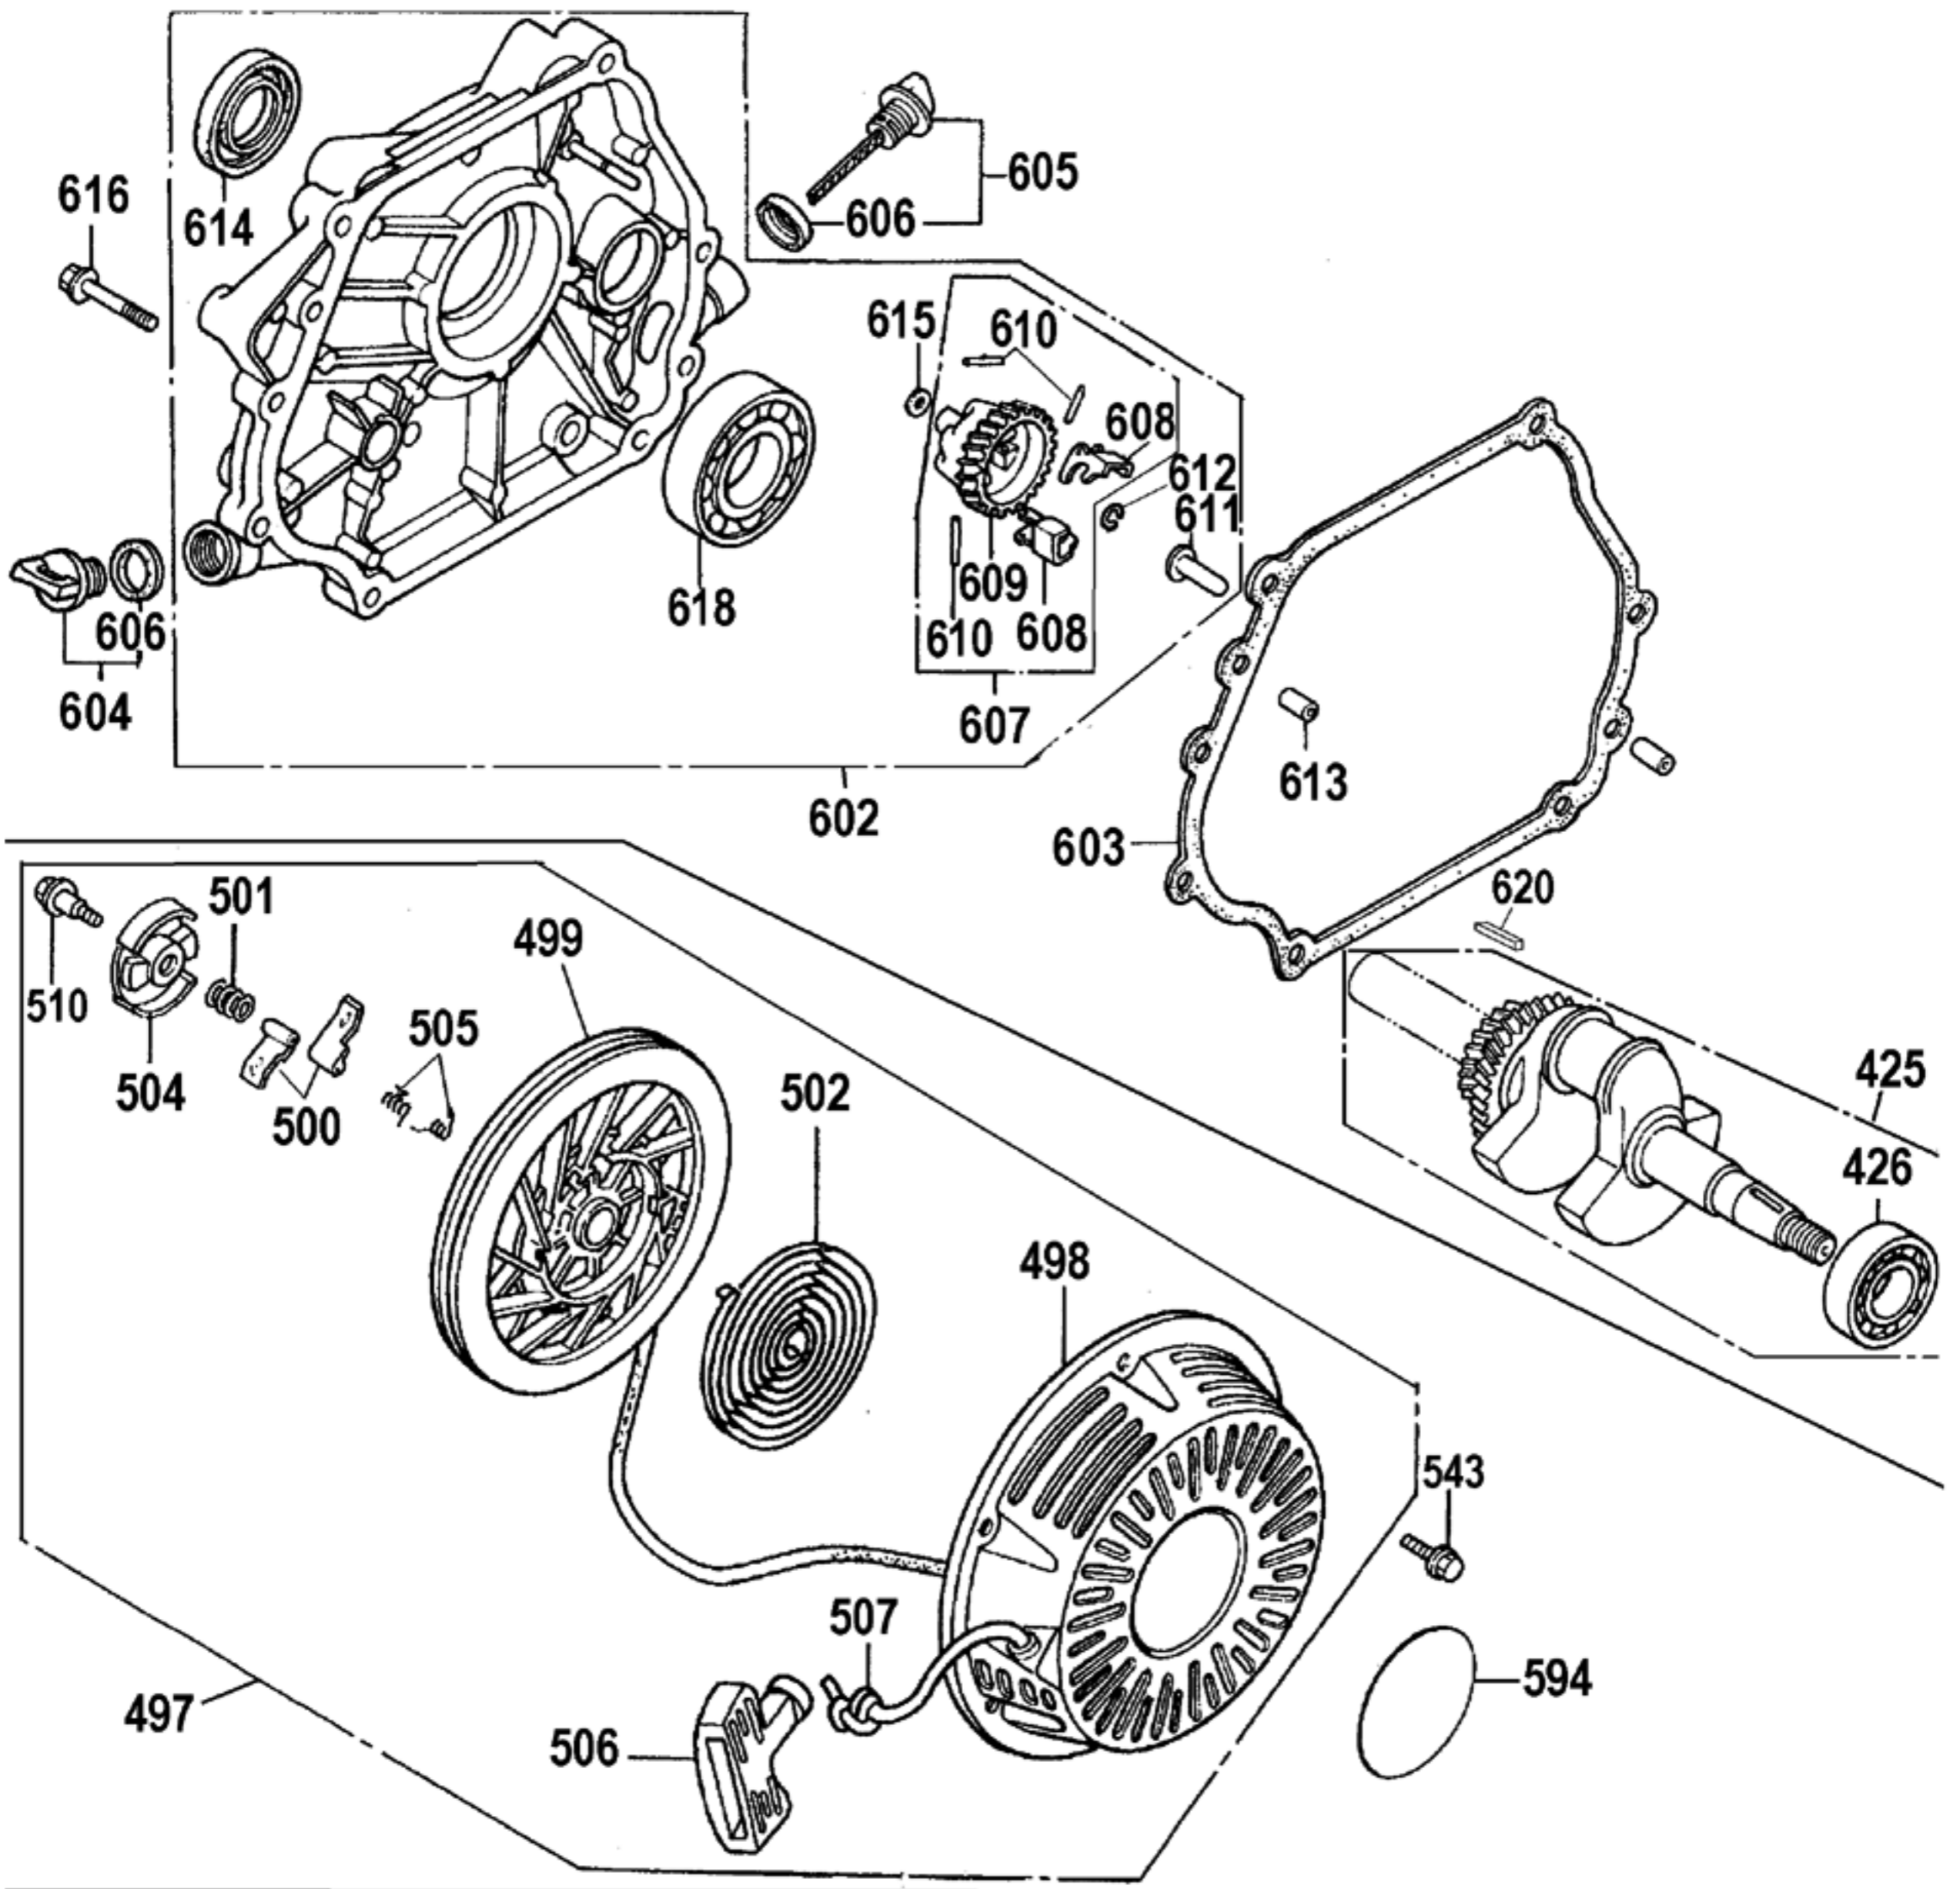

TORQUE SPECS*

Item	Ft/lb	Nm
2	14.7	20
10	73.7	100
12	7.3	10
26	7.3	10
28	14.7	20
35	11.0	15
64	7.3	10

*Decrease torque by 20% if threads are lubricated.

Parts List for DP3400 Type 1

Item Number	Part Number	Description	Qty Required
1	A16004	PUMP ASSEMBLY	1
2	A08896	SCREW	8
3	P313	WASHER LOCK GEN 9670	8
9	A08904	ORING	6
10	A08905	CAP VALVE	6
11	A08927	KIT VALVE	1
12	15713	SCREW .250-20X.50 GE	8
13	15898	COVER BEARING	1
14	A08906	INDICATOR OIL LEVEL	1
15	15727	ORING	2
17	A08928	KIT OIL SEAL	1
19	P467	DIPSTICK	1
22	A08907	GUIDE PLUNGER	3
23	A08908	ROD CONNECTING	3
24	A08909	ORING COVER	1
25	A08910	COVER REAR CRANKCASE	1
26	A08911	SCREW	1
27	A08912	ORING	1
28	A08913	PLUG	2
29	A08914	PIN CON ROD	3
30	A08915	FLINGER WASHER	3
31	A08916	RING ANTI EXTRUSION	3
32	A08917	ORING	3
33	P619	PLUNGER CERAMIC GEN	3
34	A08918	BUSHING	3
35	15838	NUT PLUNGER GEN 9222	3
40	A08930	RETAINER	3

Parts List for DP3400 Type 1

Item Number	Part Number	Description	Qty Required
41	A08929	KIT WATER PACK	1
42	5140058-69	O-RING	3
43	A08931	RETAINER	1
49	A08919	INDICATOR OIL LEVEL	1
50	A08920	ORING	1
61	A08921	FLANGE ENGINE	1
62	5140046-41	OIL SEAL	1
63	A08922	WASHER	4
64	A08922	WASHER	4
91	A08934	KIT UNLOADER	1
120	P064	ORING GEN 90383200	1
121	A08924	NIPPLE	1
130	A08925	ORING	1
131	A08926	NOZZLE	1
132	A08935	INJECTOR CHEMICAL	1
201	A15668	ENGINE	1
202	D23124	LABEL,WARNING	1
203	A14552	LABEL HOT SURFACE	1
205	A16004	PUMP ASSEMBLY	1
206	A16412	LABEL WARNING	1
208	A11349	BOLT .375-16X1.25 FL	4
209	A13853	FRAME	1
210	000000-00	No Longer Available	1
211	000000-00	No Longer Available	1
212	18300	BOLT .375-16X1.75 FL	4
213	A00253	TIRE PNEU 12 X 4 STU	2
214	D30249	COLLER AXLE SET SCRE	2