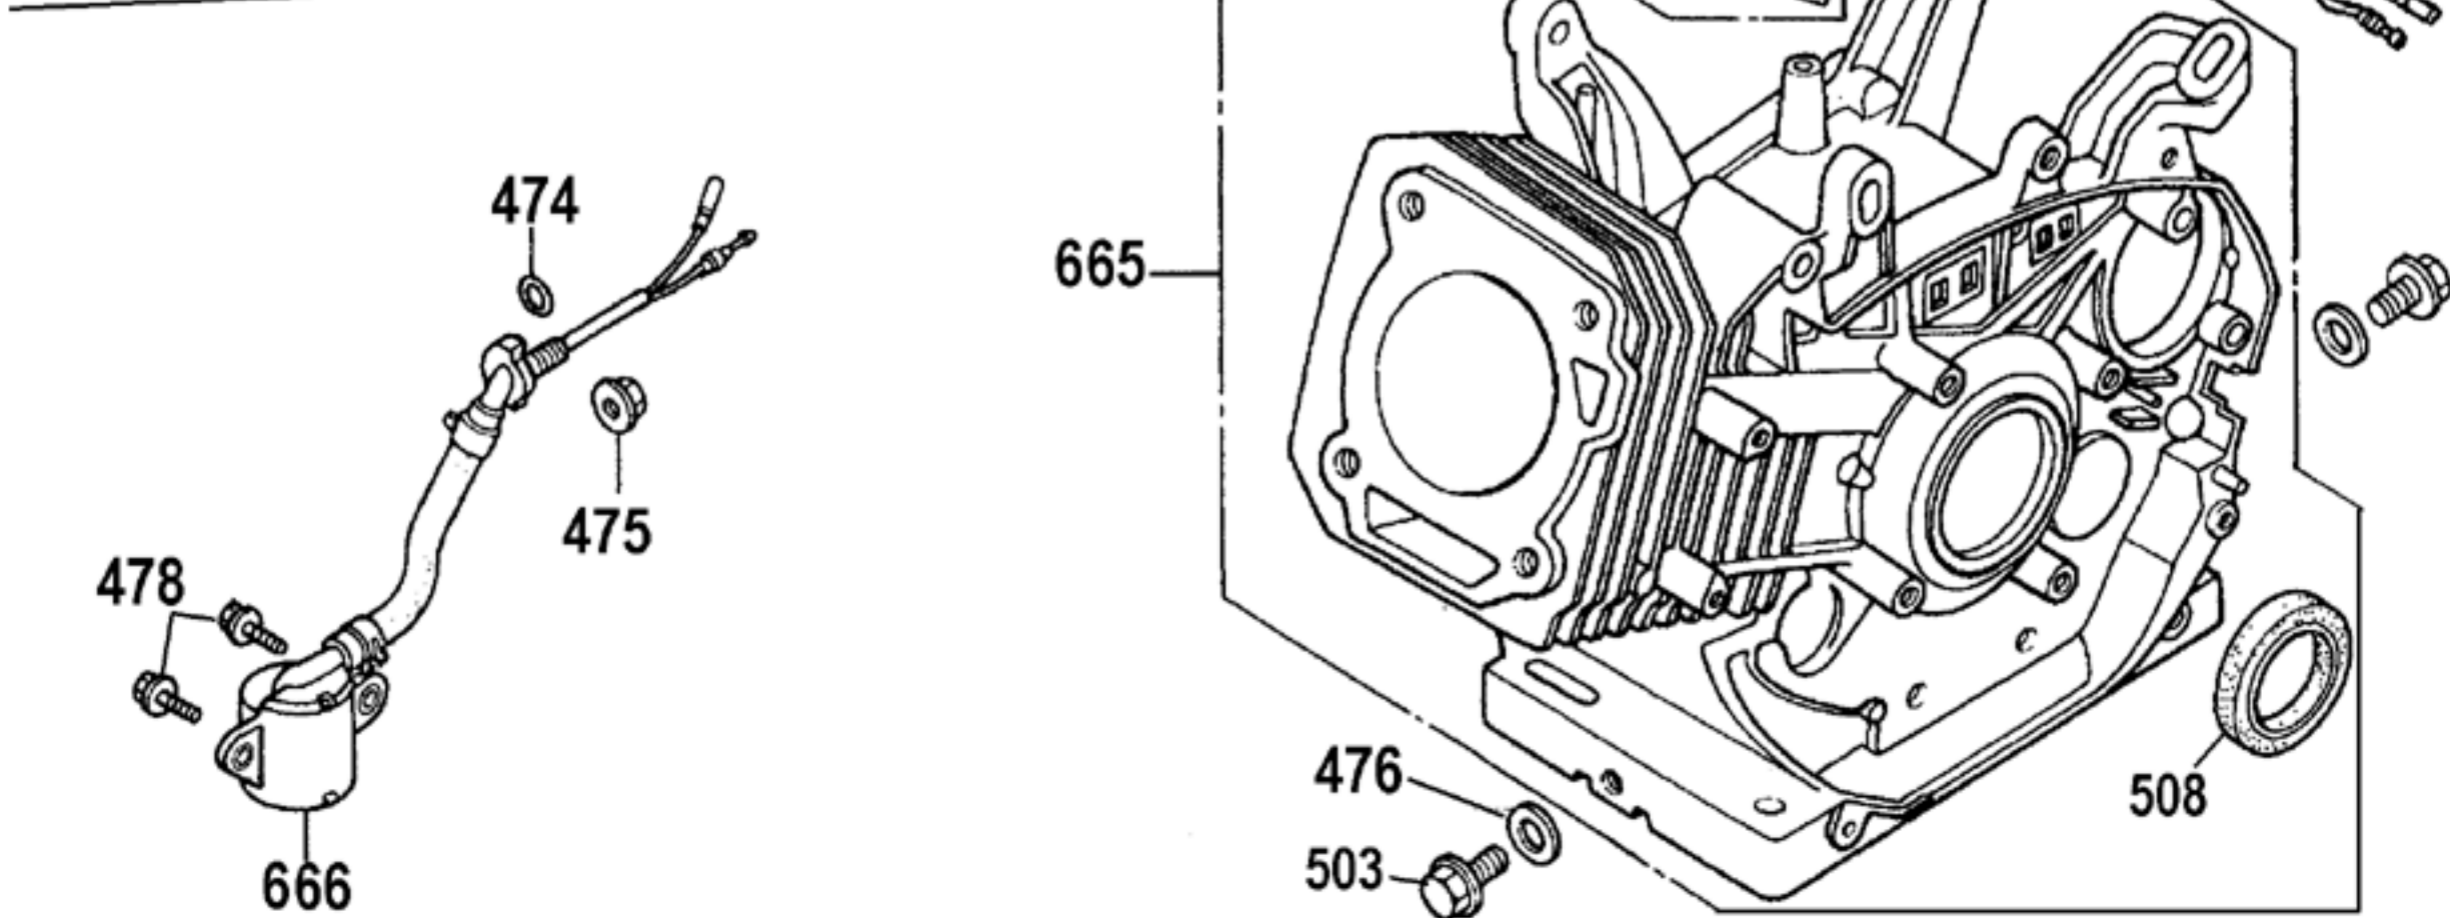

TORQUE SPECS*

Item	Ft/lb	Nm
2	14.7	20
10	73.7	100
12	7.3	10
26	7.3	10
28	14.7	20
35	11.0	15
64	7.3	10

*Decrease torque by 20% if threads are lubricated.

Parts List for DP3400 Type 1

Item Number	Part Number	Description	Qty Required
1	A16004	PUMP ASSEMBLY	1
2	A08896	SCREW	8
3	P313	WASHER LOCK GEN 9670	8
9	A08904	ORING	6
10	A08905	CAP VALVE	6
11	A08927	KIT VALVE	1
12	15713	SCREW .250-20X.50 GE	8
13	15898	COVER BEARING	1
14	A08906	INDICATOR OIL LEVEL	1
15	15727	ORING	2
17	A08928	KIT OIL SEAL	1
19	P467	DIPSTICK	1
22	A08907	GUIDE PLUNGER	3
23	A08908	ROD CONNECTING	3
24	A08909	ORING COVER	1
25	A08910	COVER REAR CRANKCASE	1
26	A08911	SCREW	1
27	A08912	ORING	1
28	A08913	PLUG	2
29	A08914	PIN CON ROD	3
30	A08915	FLINGER WASHER	3
31	A08916	RING ANTI EXTRUSION	3
32	A08917	ORING	3
33	P619	PLUNGER CERAMIC GEN	3
34	A08918	BUSHING	3
35	15838	NUT PLUNGER GEN 9222	3
40	A08930	RETAINER	3

Parts List for DP3400 Type 1

Item Number	Part Number	Description	Qty Required
41	A08929	KIT WATER PACK	1
42	5140058-69	O-RING	3
43	A08931	RETAINER	1
49	A08919	INDICATOR OIL LEVEL	1
50	A08920	ORING	1
61	A08921	FLANGE ENGINE	1
62	5140046-41	OIL SEAL	1
63	A08922	WASHER	4
64	A08922	WASHER	4
91	A08934	KIT UNLOADER	1
120	P064	ORING GEN 90383200	1
121	A08924	NIPPLE	1
130	A08925	ORING	1
131	A08926	NOZZLE	1
132	A08935	INJECTOR CHEMICAL	1
201	A15668	ENGINE	1
202	D23124	LABEL,WARNING	1
203	A14552	LABEL HOT SURFACE	1
205	A16004	PUMP ASSEMBLY	1
206	A16412	LABEL WARNING	1
208	A11349	BOLT .375-16X1.25 FL	4
209	A13853	FRAME	1
210	000000-00	No Longer Available	1
211	000000-00	No Longer Available	1
212	18300	BOLT .375-16X1.75 FL	4
213	A00253	TIRE PNEU 12 X 4 STU	2
214	D30249	COLLER AXLE SET SCRE	2