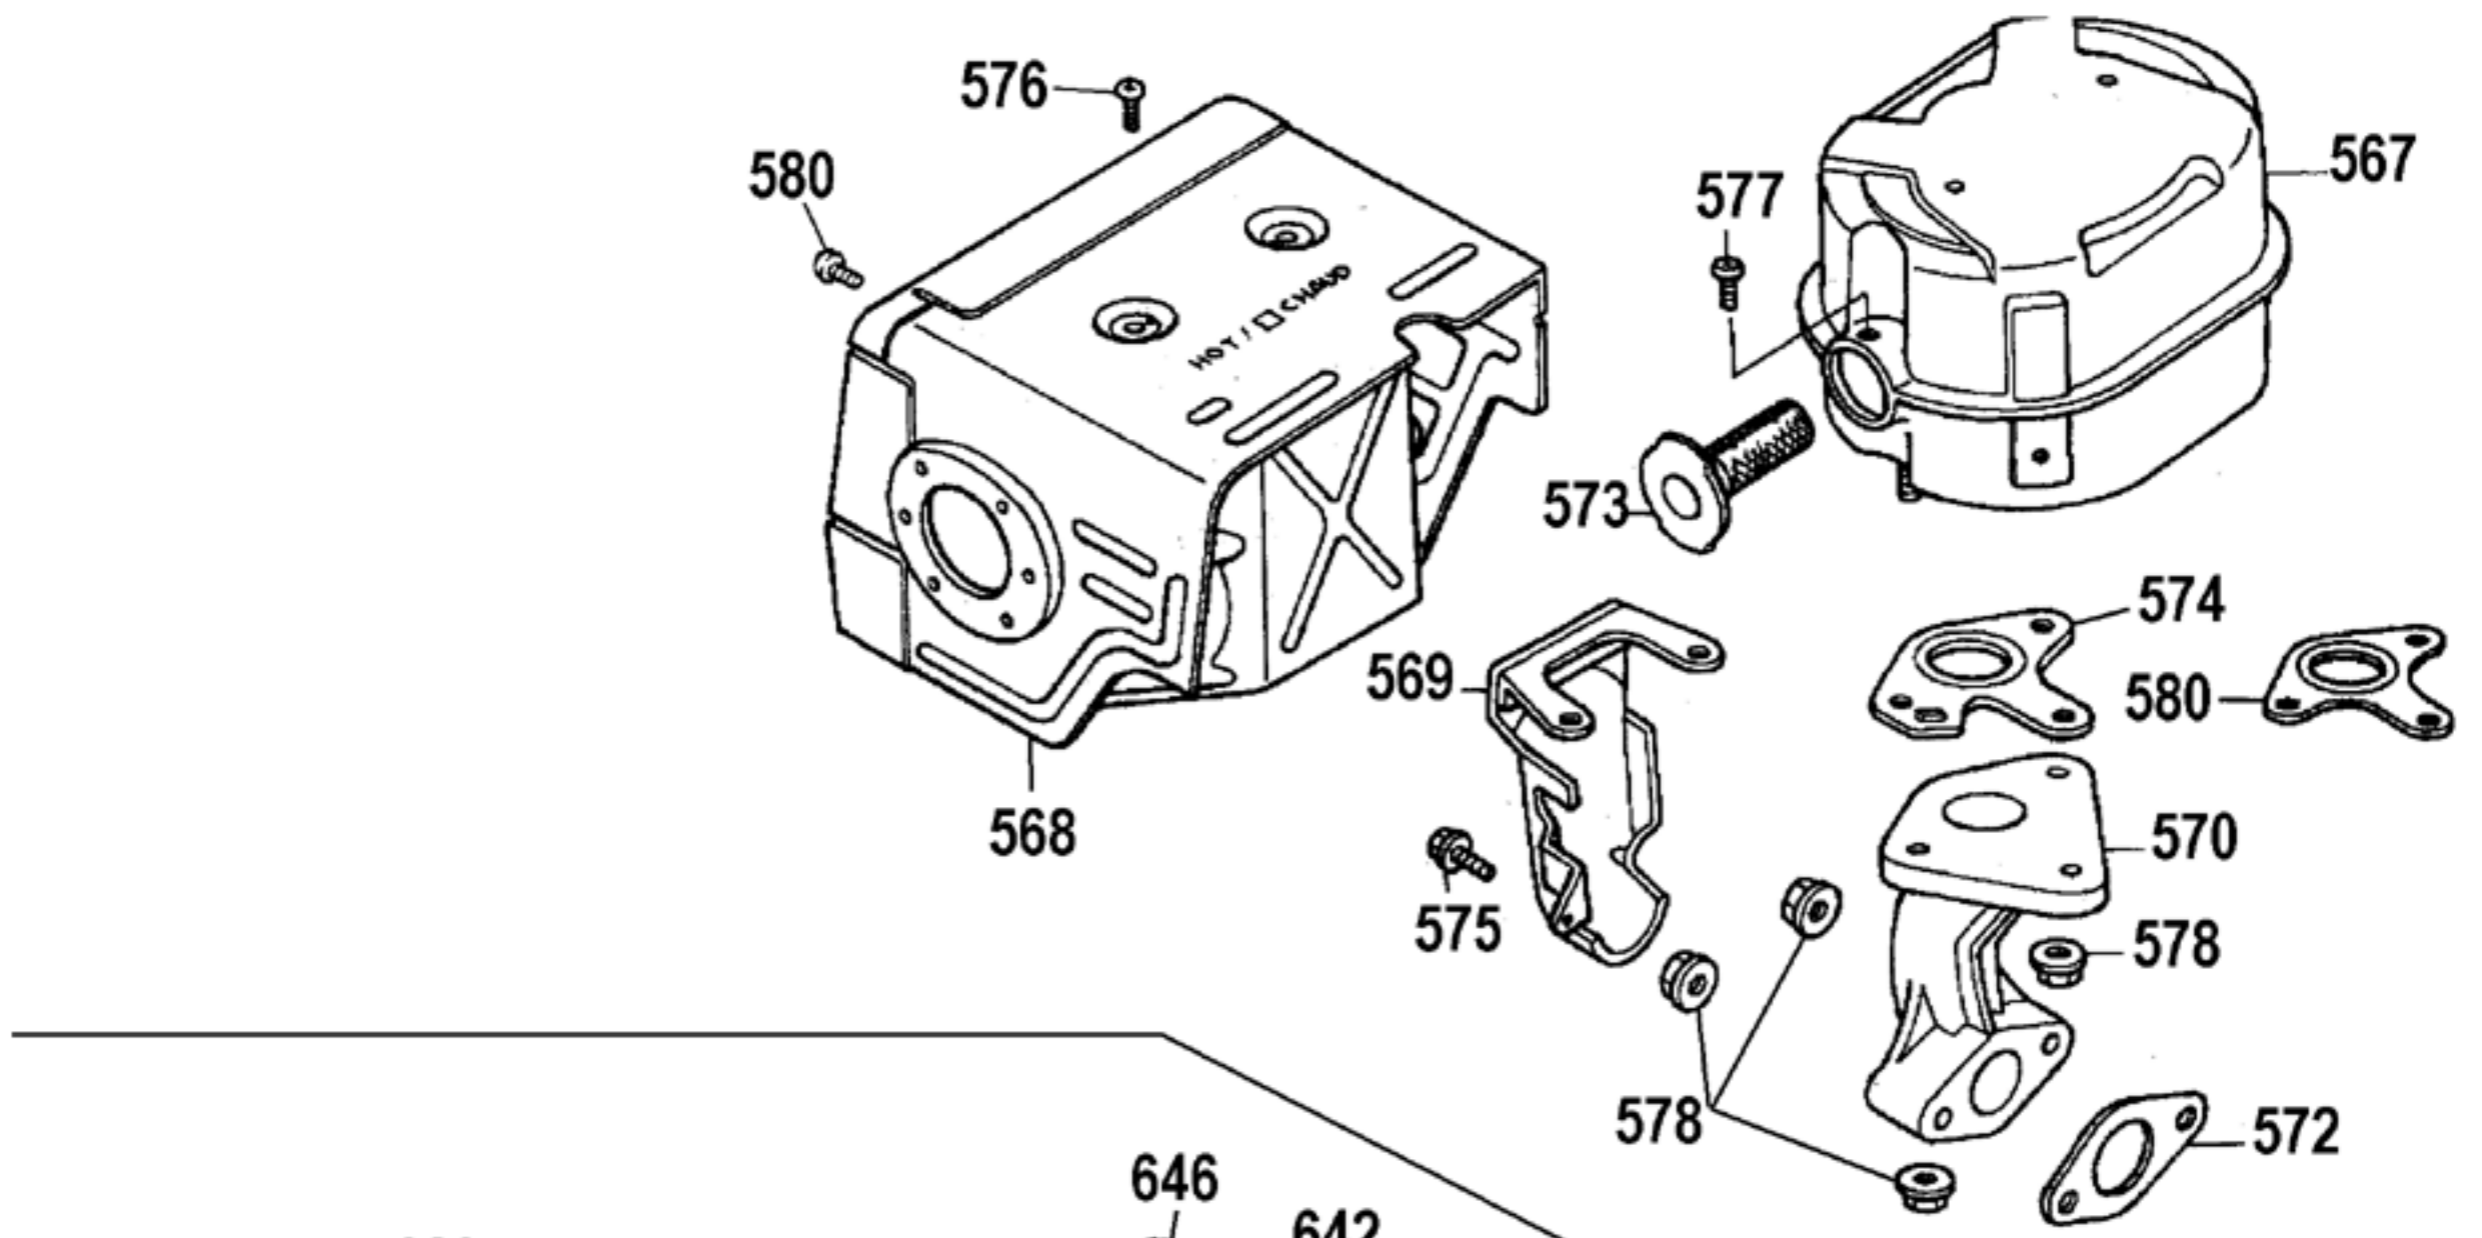

TORQUE SPECS*

Item	Ft/lb	Nm
2	14.7	20
10	73.7	100
12	7.3	10
26	7.3	10
28	14.7	20
35	11.0	15
64	7.3	10

*Decrease torque by 20% if threads are lubricated.

Parts List for DP3400 Type 1

Item Number	Part Number	Description	Qty Required
1	A16004	PUMP ASSEMBLY	1
2	A08896	SCREW	8
3	P313	WASHER LOCK GEN 9670	8
9	A08904	ORING	6
10	A08905	CAP VALVE	6
11	A08927	KIT VALVE	1
12	15713	SCREW .250-20X.50 GE	8
13	15898	COVER BEARING	1
14	A08906	INDICATOR OIL LEVEL	1
15	15727	ORING	2
17	A08928	KIT OIL SEAL	1
19	P467	DIPSTICK	1
22	A08907	GUIDE PLUNGER	3
23	A08908	ROD CONNECTING	3
24	A08909	ORING COVER	1
25	A08910	COVER REAR CRANKCASE	1
26	A08911	SCREW	1
27	A08912	ORING	1
28	A08913	PLUG	2
29	A08914	PIN CON ROD	3
30	A08915	FLINGER WASHER	3
31	A08916	RING ANTI EXTRUSION	3
32	A08917	ORING	3
33	P619	PLUNGER CERAMIC GEN	3
34	A08918	BUSHING	3
35	15838	NUT PLUNGER GEN 9222	3
40	A08930	RETAINER	3

Parts List for DP3400 Type 1

Item Number	Part Number	Description	Qty Required
436	285803-17	RETAINER	1
437	285803-18	RETAINER	1
438	285803-19	SEAT	1
439	285803-20	ROTATOR VALVE	1
440	285803-21	PLATE	1
441	285800-27	BOLT	2
442	285800-28	NUT	2
443	285803-22	SEAL	1
447	285805-51	GASKET SET	1
448	285803-76	VALVE SET	1
449	285803-77	FLOAT SET	1
450	285805-61	CHAMBER SET	1
451	285800-51	SET SCREW	1
452	285800-52	SET SCREW	1
453	285800-53	SET SCREW	1
454	285805-52	CHOKE SET	1
455	285807-54	CARBURETOR	1
456	285800-56	SCREW	1
457	285807-55	NOZZLE	1
458	285800-58	O-RING	1
459	285805-55	INSULATOR	1
460	285804-54	GASKET	1
461	285805-56	SPACER	1
462	285804-53	GASKET	1
463	285800-63	LEVER	1
464	285800-64	LEVER	1
465	285800-65	PLATE	1