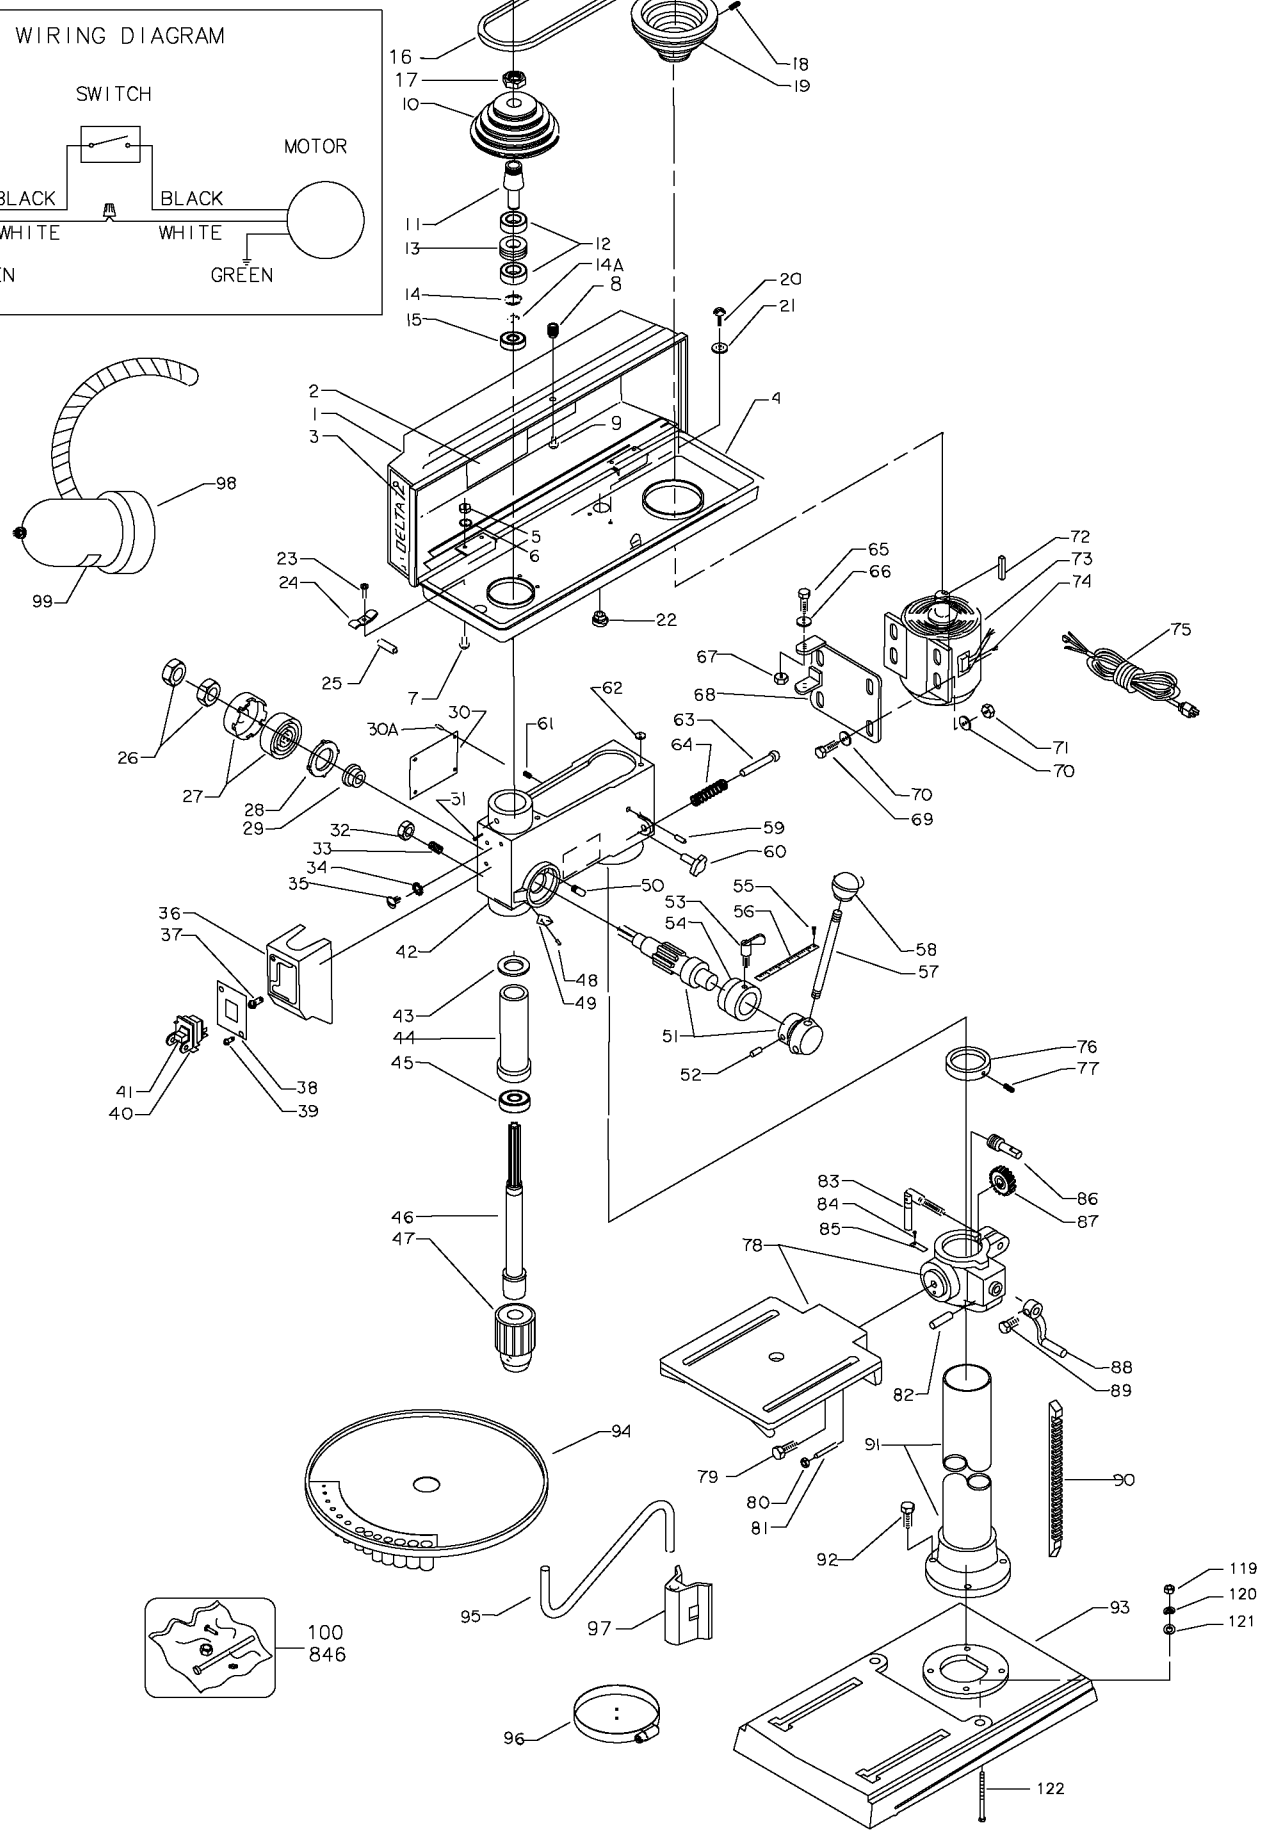

WIRING DIAGRAM

Parts List for DP300L Type 1

Item Number	Part Number	Description	Qty Required
1	000000-00	No Longer Available	1
1	1343779	GUARD ASSY	1
2	900937	SPEED CHART	1
3	906604	NAMEPLATE	1
4	900957	GUARD	1
5	1243569	NUT	4
6	1320102	LOCK WASHER	4
7	1243501	SCREW	4
8	000000-00	No Longer Available	1
9	1246045	MACH SCREW	1
10	1310048	PULLEY	1
11	1310044	SLEEVE	1
12	920040205335	BEARING	2
13	1310046	SPACER	1
14	1243407	RING	1
14	1310064	RING	1
15	1310041	BEARING	1
16	1343782	V-BELT	1
17	1310047	NUT	1
18	1310055	SET SCREW	1
19	1343777	MOTOR PULLEY	1
20	1246002	MACH SCREW	4
21	1310062	WASHER	4
22	1343785	CORD INSULATOR	2
23	1342455	SCREW	2
24	1340719	CLAMP	2
25	1343650	SLEEVE	2