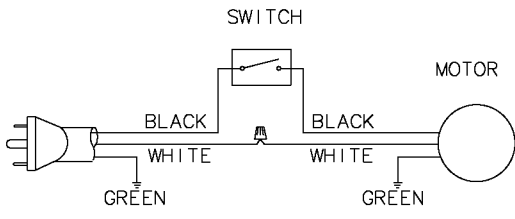

WIRING DIAGRAM

Parts List for DP300L Type 1

Item Number	Part Number	Description	Qty Required
1	000000-00	No Longer Available	1
1	1343779	GUARD ASSY	1
2	900937	SPEED CHART	1
3	906604	NAMEPLATE	1
4	900957	GUARD	1
5	1243569	NUT	4
6	1320102	LOCK WASHER	4
7	1243501	SCREW	4
8	000000-00	No Longer Available	1
9	1246045	MACH SCREW	1
10	1310048	PULLEY	1
11	1310044	SLEEVE	1
12	920040205335	BEARING	2
13	1310046	SPACER	1
14	1243407	RING	1
14	1310064	RING	1
15	1310041	BEARING	1
16	1343782	V-BELT	1
17	1310047	NUT	1
18	1310055	SET SCREW	1
19	1343777	MOTOR PULLEY	1
20	1246002	MACH SCREW	4
21	1310062	WASHER	4
22	1343785	CORD INSULATOR	2
23	1342455	SCREW	2
24	1340719	CLAMP	2
25	1343650	SLEEVE	2

Parts List for DP300L Type 1

Item Number	Part Number	Description	Qty Required
26	902010201227S	HEX JAM NUT	1
27	1349456	SPRING ASSY	1
28	1310035	RETAINER	1
29	1343772	SPRING SEAT	1
30	A21573	WARNING LABEL	1
30	1310016	DR. SCREW	4
31	1246133	SET SCREW	1
32	491964-00	NUT	1
33	1343774	SET SCREW	1
34	488983-00	LOCK WASHER	1
35	1310155	SCREW	1
36	1343778	SWITCH BOX	1
37	1246001	MACH SCREW	2
38	1310069	COVER	1
39	488974-00	PAN HEAD SCREW	2
40	489105-00	SWITCH	1
41	1343758	KEY	1
42	900958	HEAD	1
43	1310039	WASHER	1
44	1343775	QUILL	1
45	1310041	BEARING	1
46	1343776	SPINDLE	1
47	1310049	CHUCK	1
47	1313104	CHUCK KEY 1/2	1
48	1310016	DR. SCREW	1
49	900435	POINTER	1
50	1311035	STOP PIN	1