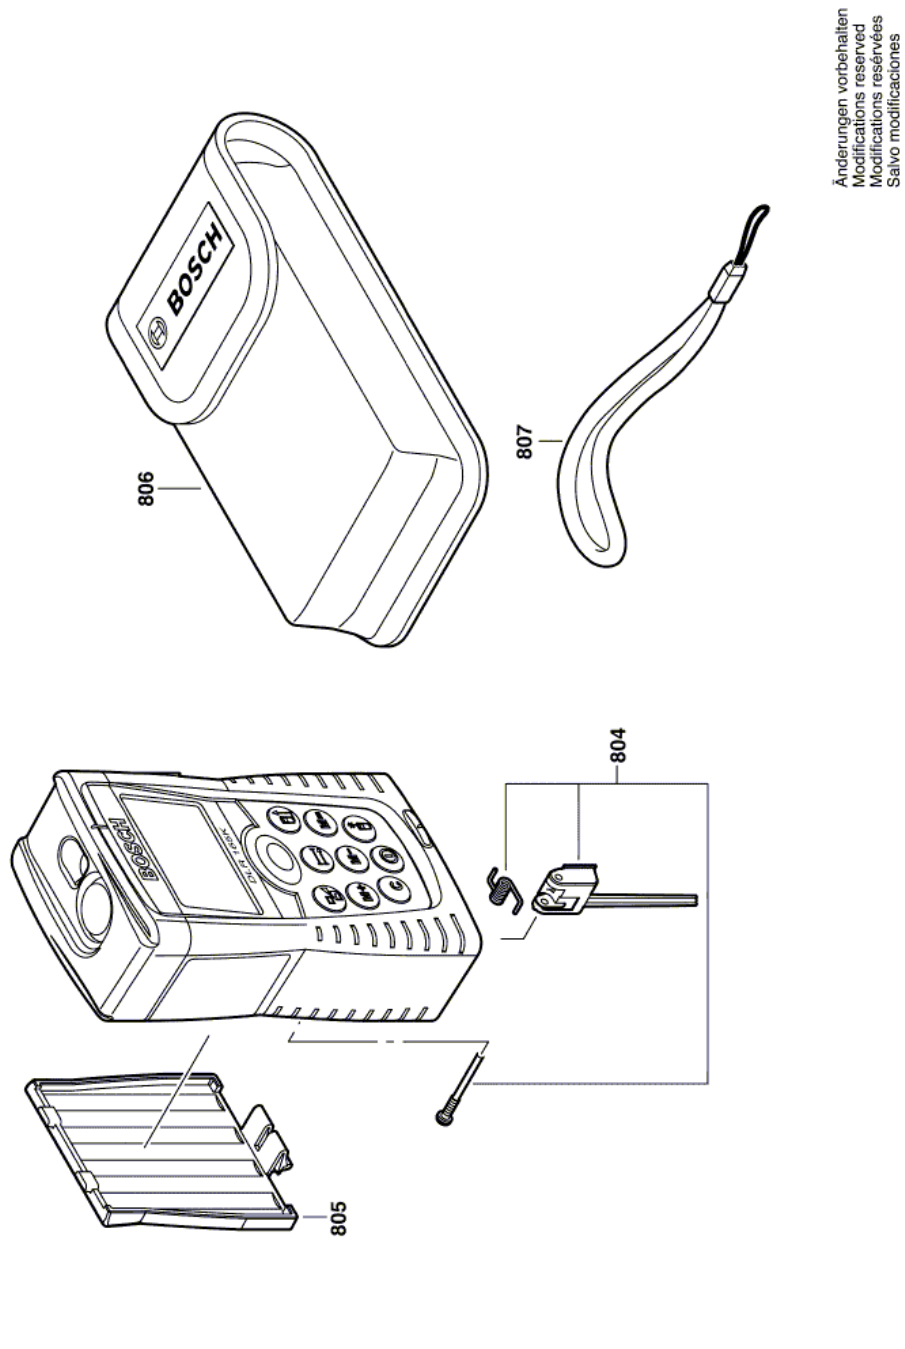

Distance Measuring Unit - 3 601 K16 014 - DLR 165K

www.powertools-aftersaleservice.com

BOSCH

Item	Part Number	Description	Illustration	Price	Quantity	Price Group
804	1 609 203 R92	Parts Set		1	-,-	1 19
805	1 609 203 R93	Battery Cover		1	-,-	1 13
806	1 609 203 U10	Bag		1	-,-	1 26
807	2 609 170 085	Carrying Loop		1	-,-	1 15

Illustration - Type E

3 601 K16 014
Issue | 08-05-28
Stand | **Fig./Abb. 1**

Änderungen vorbehalten
Modifications reserved
Modificacions reservées
Salvo modificaciones

Information subject to change without further notice.