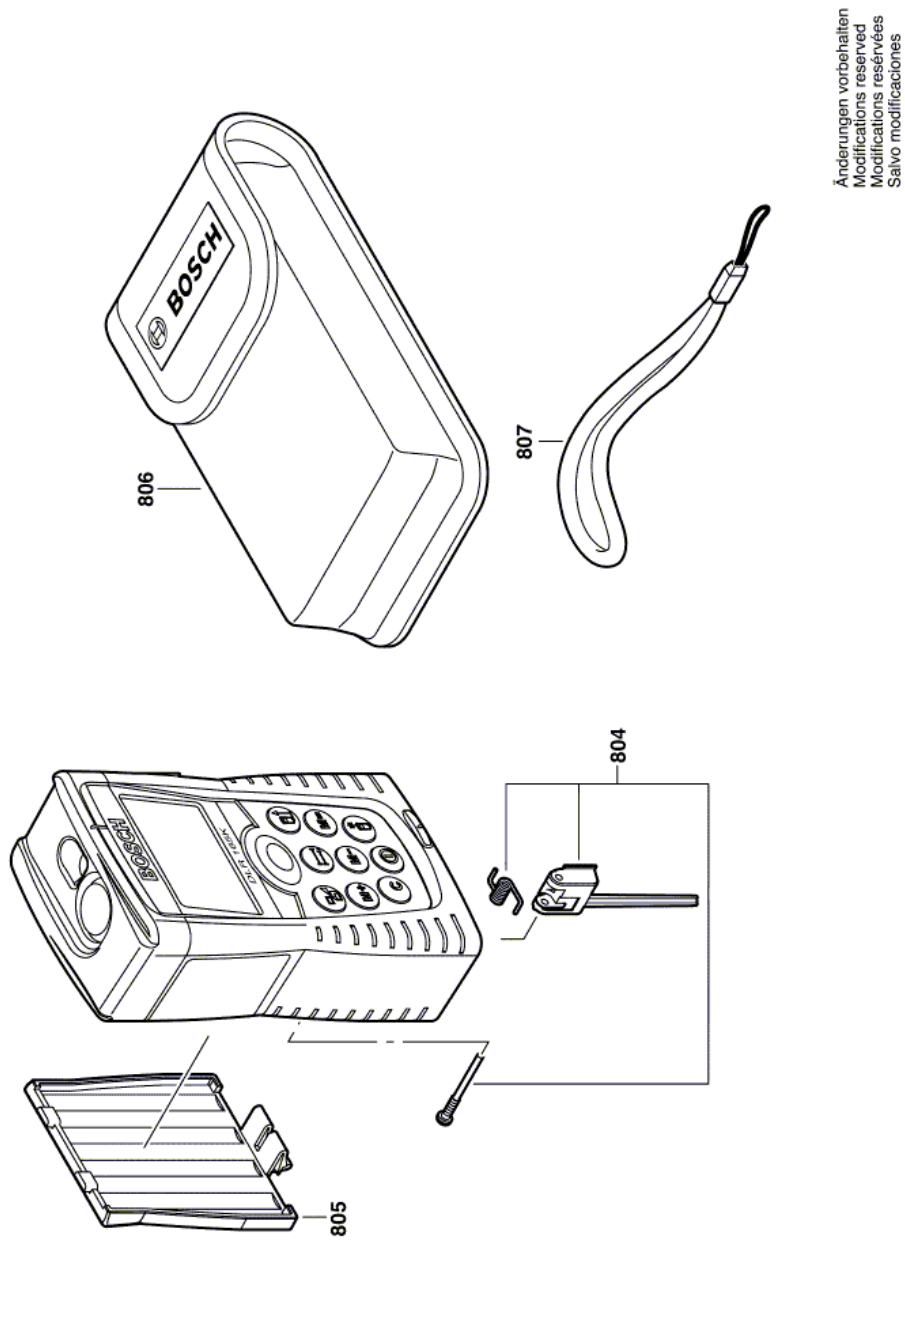

Distance Measuring Unit - 3 601 K16 011 - DLR 165

www.powertools-aftersaleservice.com

BOSCH

Item	Part Number	Description	Illustration	Price	Quantity	Price Group
804	1 609 203 R92	Parts Set		1	-,-	1 19
805	1 609 203 R93	Battery Cover		1	-,-	1 13
806	1 609 203 U10	Bag		1	-,-	1 26
807	2 609 170 085	Carrying Loop		1	-,-	1 13

Illustration - Type E

Änderungen vorbehalten
Modifications reserved
Modificacions reservées
Salvo modificaciones

3 601 K16 011
Issue | 07-03-28
Stand | **Fig./Abb. 1**

Information subject to change without further notice.