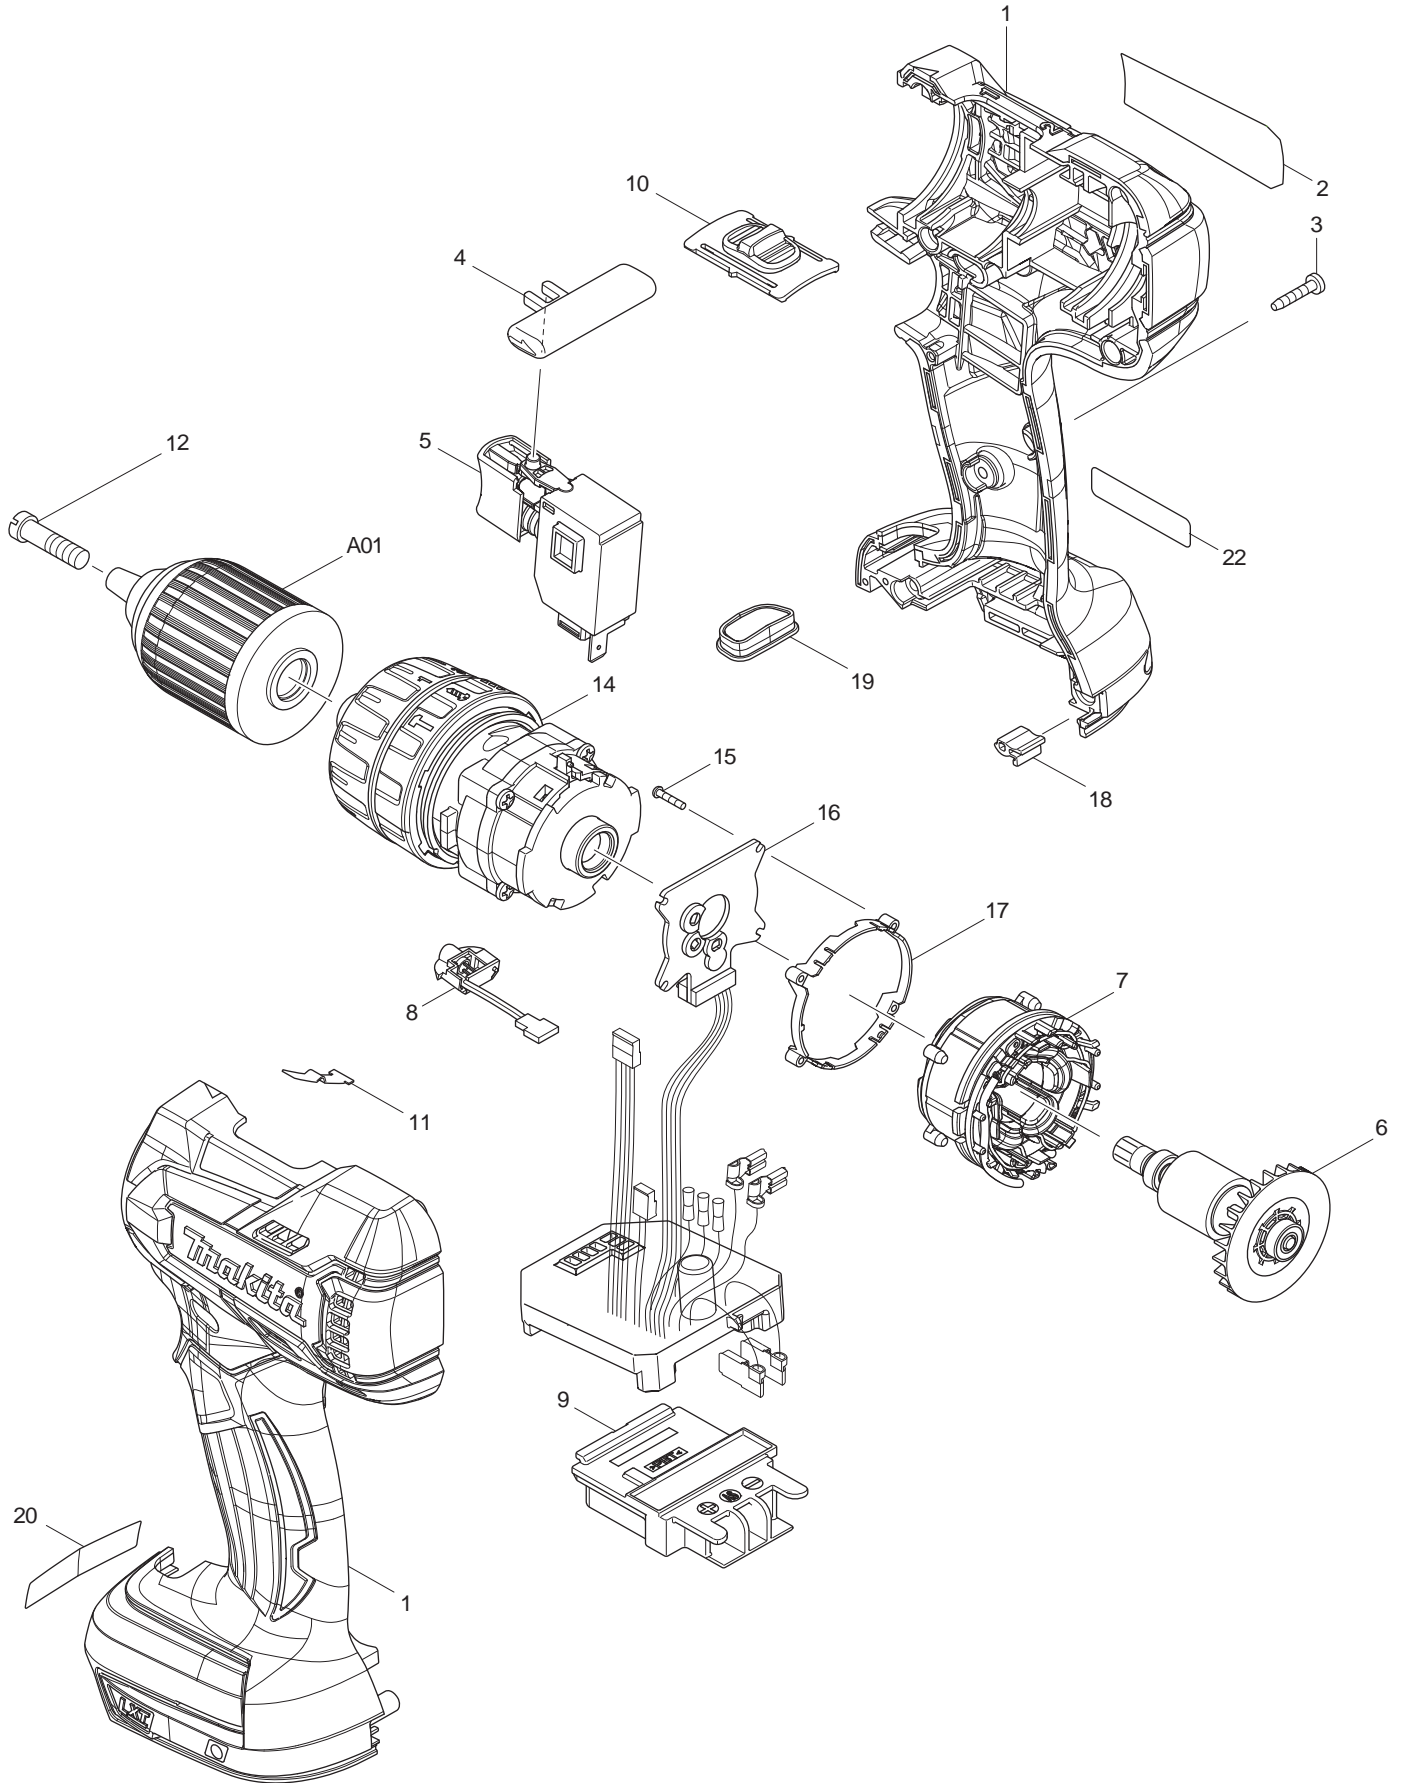

07 - 2013
DHP480RFE, DHP480RME, DHP480SYE, DHP480Z
18V BL HAMMER DRIVER DRILL

Item No	Type	Part No	Description	Qty	Unit
1		187714-9	HOUSING SET	1	SET
	INC.	263005-3	RUBBER PIN 6	4	PC.
2		814X16-1	NAME PLATE F/DHP480	1	PC.
3		266429-2	TAPPING SCREW 3X16	9	PC.
4		419250-0	F/R CHANGE LEVER	1	PC.
5		650710-5	SWITCH C3JW-4B	1	PC.
6		619331-2	ROTOR	1	PC.
7		629999-6	STATOR	1	PC.
8		620244-2	LED CIRCUIT	1	PC.
9		643860-3	TERMINAL	1	PC.
10		126180-5	SPEED CHANGE LEVER ASSEMBLY	1	PC.
11		232182-2	LEAF SPRING	1	PC.
12		251468-5	- FLAT HEAD SCREW M6X22	1	PC.
14		126353-0	GEAR ASSEMBLY	1	PC.
15		266786-8	+ PAN HEAD TAPPING SCREW 2X10	4	PC.
16		620245-0	CONTROLLER	1	PC.
17		687464-1	SUPPORT	1	PC.
18		424517-3	CUSHION	1	PC.
19		142263-3	INDICATOR PANEL COMPLETE	1	PC.
20		802A04-2	CAUTION LABEL (SP)	1	PC.
22		802A05-0	CAUTION LABEL (FR)	1	PC.
100		251314-2	+ SCREW M4X12	1	PC.
101		875144-3	CARTON F/DHP480Z	1	PC.
<u>ACCESSORIES</u>		- See Catalogue or visit www.makita.ca for more accessories -			
A01		766008-1	KEYLESS DRILL CHUCK 13	1	PC.
A02		346449-3	HOOK	1	PC.
A03		784637-8	+ - BIT 2-45	1	PC.
A04		-----	BATTERY CHARGER		
		DC18RC	DC18RC FAST CHARGER	1	PC.
A05		-----	18V LI-ION BATTERY		
		196401-9	18V LI-ION BATTERY BL1840	2	PC.
A06		-----	LI-ION BATTERY ACCESSORIES		
		450128-8	BATTERY COVER	1	PC.
A07		821532-2	PLASTIC CASE COMPLETE	1	PC.
		158597-4	PLASTIC CASE COMPLETE	1	PC.
	INC.	324679-6	SHAFT	1	PC.
	INC.	417724-5	LATCH	2	PC.
	INC.	419216-0	HANDLE	1	PC.