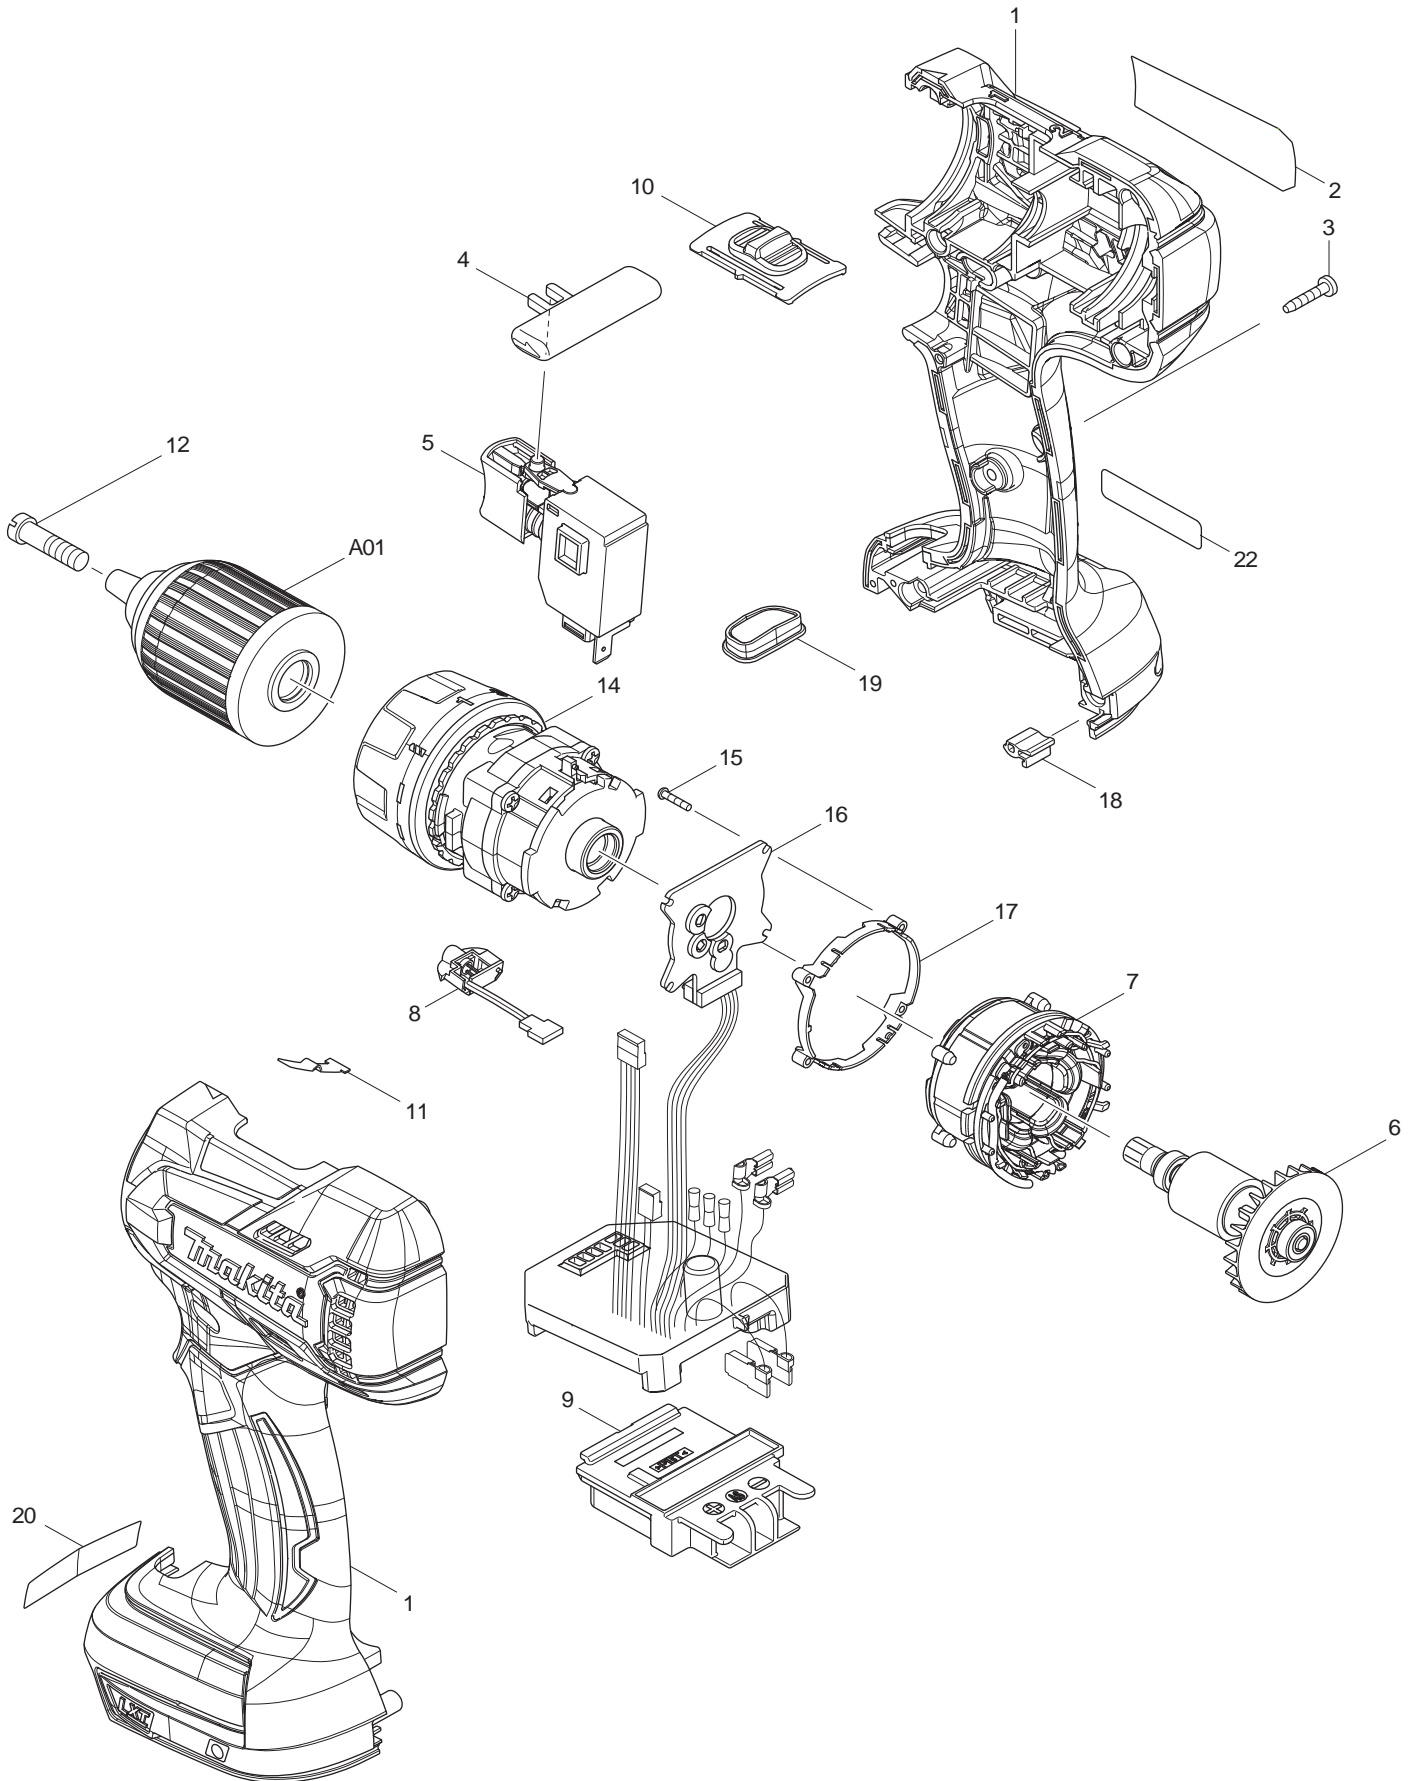

07 - 2013
DDF480RFE, DDF480RME, DDF480Z
18V BL DRIVER DRILL

Item No	Type	Part No	Description	Qty	Unit
1		187714-9	HOUSING SET	1	SET
	INC.	263005-3	RUBBER PIN 6	4	PC.
2		814X02-2	NAME PLATE F/DDF480	1	PC.
3		266429-2	TAPPING SCREW 3X16	9	PC.
4		419250-0	F/R CHANGE LEVER	1	PC.
5		650710-5	SWITCH C3JW-4B	1	PC.
6		619331-2	ROTOR	1	PC.
7		629999-6	STATOR	1	PC.
8		620244-2	LED CIRCUIT	1	PC.
9		643860-3	TERMINAL	1	PC.
10		126180-5	SPEED CHANGE LEVER ASSEMBLY	1	PC.
11		232182-2	LEAF SPRING	1	PC.
12		251468-5	- FLAT HEAD SCREW M6X22	1	PC.
14		126354-8	GEAR ASSEMBLY	1	PC.
15		266786-8	+ PAN HEAD TAPPING SCREW 2X10	4	PC.
16		620245-0	CONTROLLER	1	PC.
17		687464-1	SUPPORT	1	PC.
18		424517-3	CUSHION	1	PC.
19		142263-3	INDICATOR PANEL COMPLETE	1	PC.
20		802A04-2	CAUTION LABEL (SP)	1	PC.
22		802A05-0	CAUTION LABEL (FR)	1	PC.
100		251314-2	+ SCREW M4X12	1	PC.
101		875138-8	CARTON F/DDF480Z	1	PC.

ACCESSORIES

- See Catalogue or visit www.makita.ca for more accessories -

A01		766008-1	KEYLESS DRILL CHUCK 13	1	PC.
A02		346449-3	HOOK	1	PC.
A03		784637-8	+ BIT 2-45	1	PC.
A04		-----	BATTERY CHARGER		
		DC18RC	DC18RC FAST CHARGER	1	PC.
A05		-----	18V LI-ION BATTERY		
		196401-9	18V LI-ION BATTERY BL1840	2	PC.
A06		-----	LI-ION BATTERY ACCESSORIES		
		450128-8	BATTERY COVER	1	PC.
A07		821532-2	PLASTIC CASE COMPLETE	1	PC.
		158597-4	PLASTIC CASE COMPLETE	1	PC.
	INC.	324679-6	SHAFT	1	PC.
	INC.	417724-5	LATCH	2	PC.
	INC.	419216-0	HANDLE	1	PC.