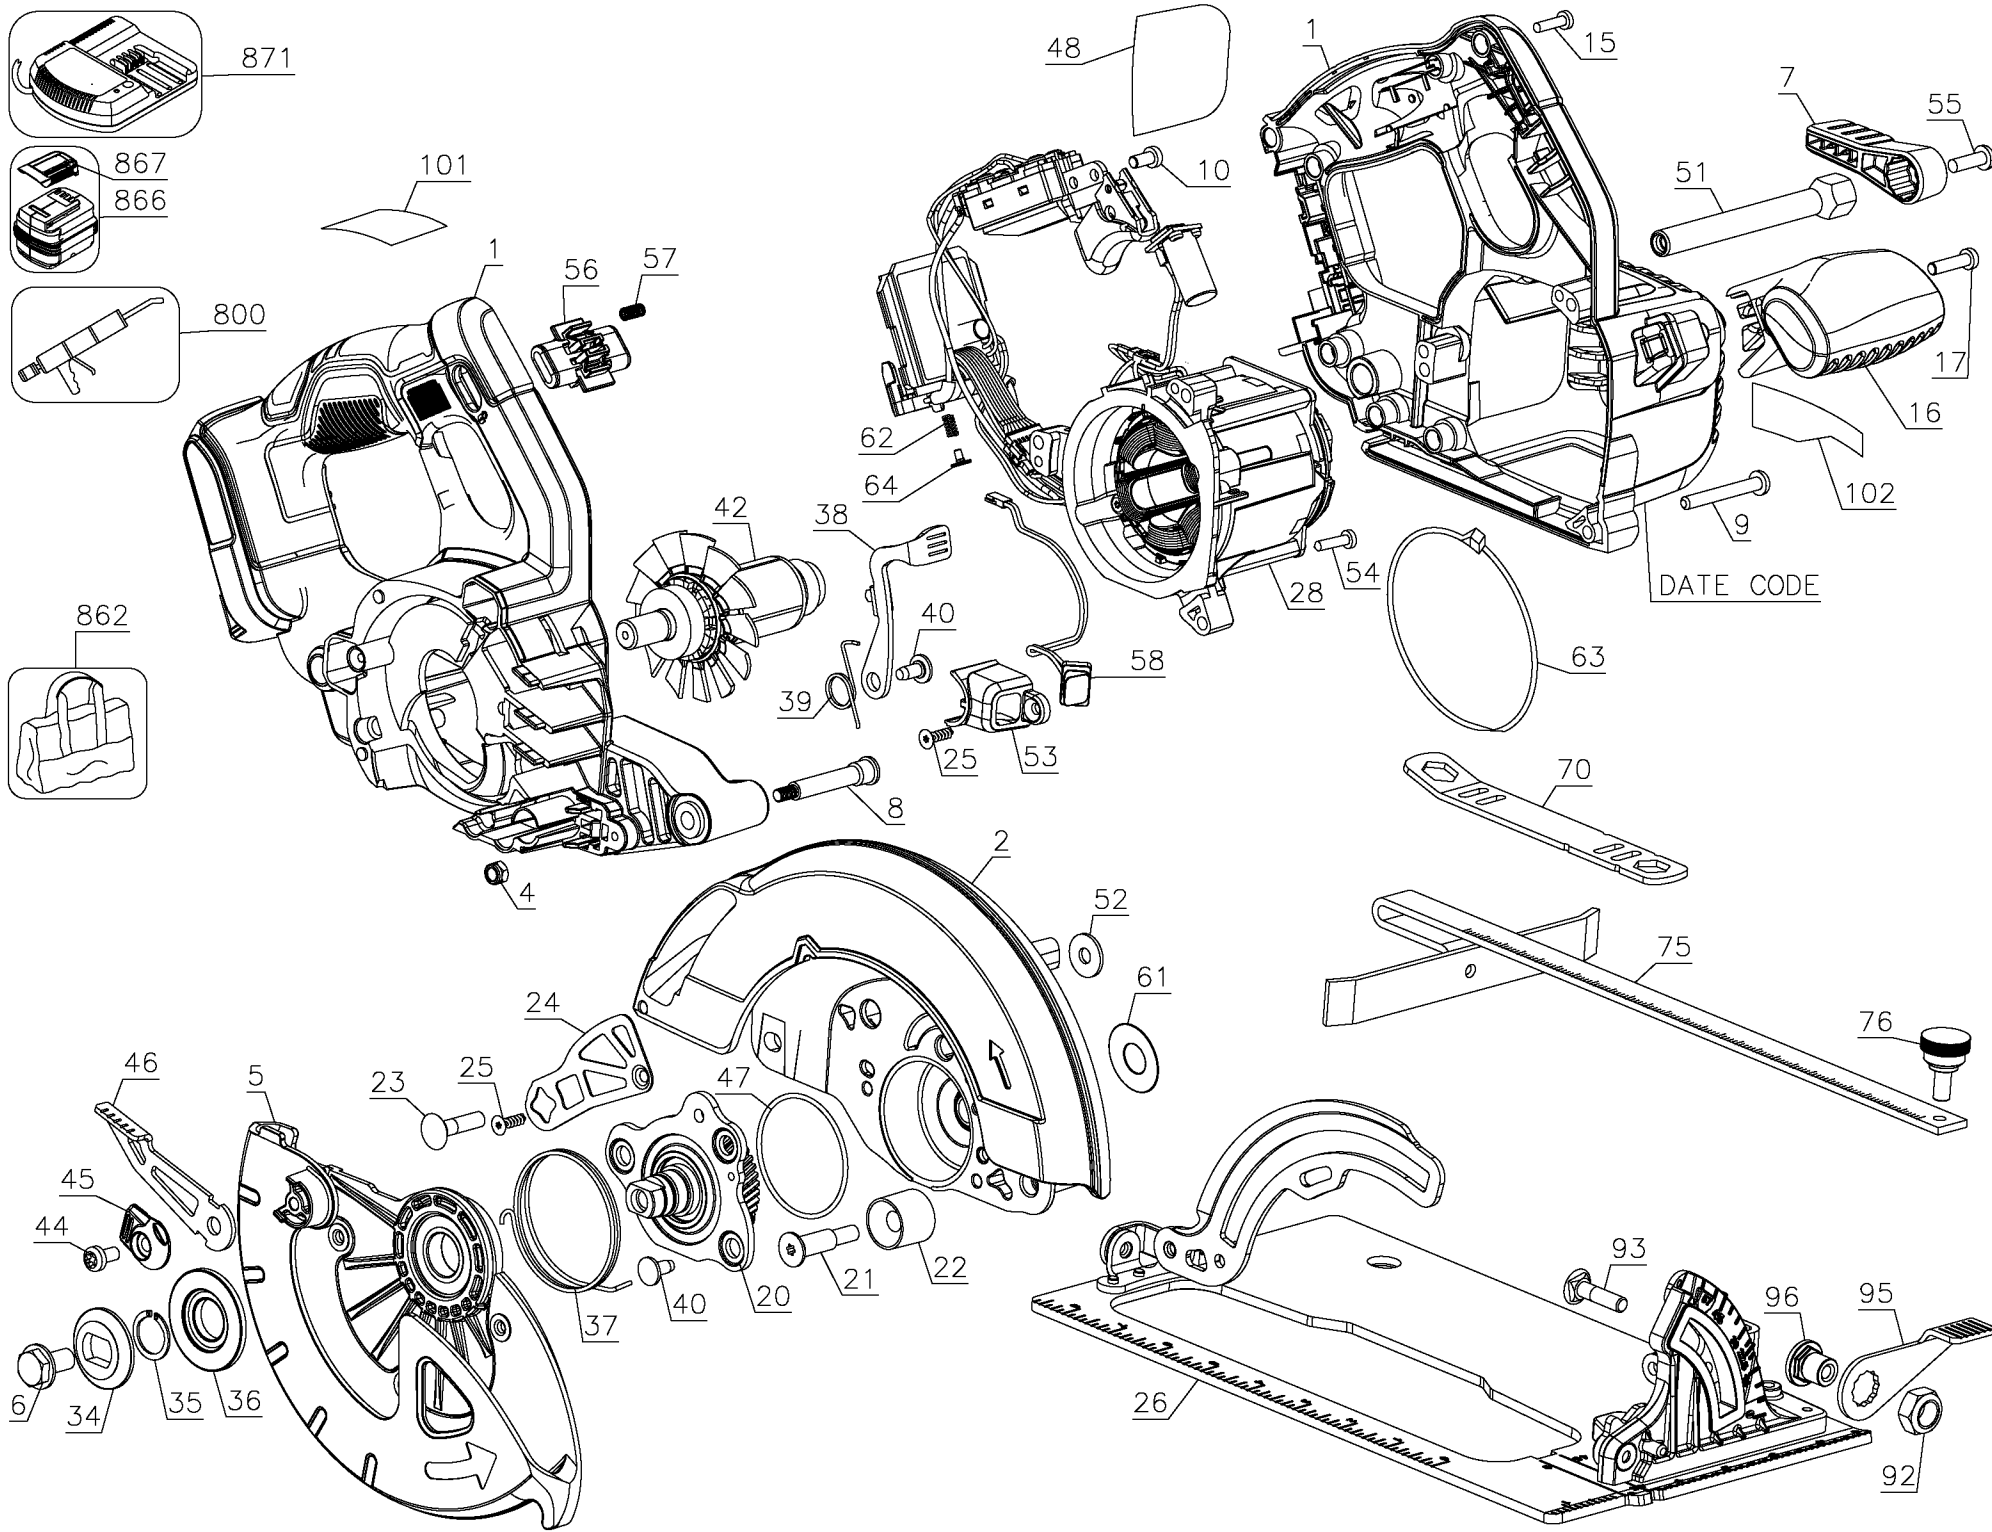

871

867

866

800

862

DATE CODE

Parts List for DCS575T1 Type 1

Item Number	Part Number	Description	Qty Required
1	N418029	HOUSING ASSEMBLY	1
2	N462816	GEAR CASE ASSY.	1
4	N461154	NUT	1
5	N461005	LOWER GUARD	1
6	145344-00	SCREW,SPECIAL	1
7	N419350	LEVER	1
8	N461157	BOLT-PIVOT	1
9	330045-19	SCREW	4
10	330019-10	SCREW	1
15	330019-03	SCREW,PLASTITE	7
16	N115554	AUXILIARY HANDLE	1
17	330019-13	SCREW,PLASTITE	1
20	N472351	SPINDLE & GEAR ASSY.	1
21	N086135	SHOULDER SCREW	1
22	381066-00	BUMPER	1
23	098128-90	CARRIAGE BOLT	1
24	N461456	STRAP,RETAINER	1
25	N461159	SCREW PLASTITE	2
26	N472352	SHOE ASSEMBLY	1
28	N469746	STATOR & MODULE	1
34	145343-01	CLAMP,OUTER BLD	1
35	N120426	RETAINING RING	1
36	N084137	CLAMP WASHER	1
37	N100006	TORSION SPRING	1
38	N090570	LOCK LEVER	1
39	N100123	TORSION SPRING	1
40	385915-04	SCREW	4