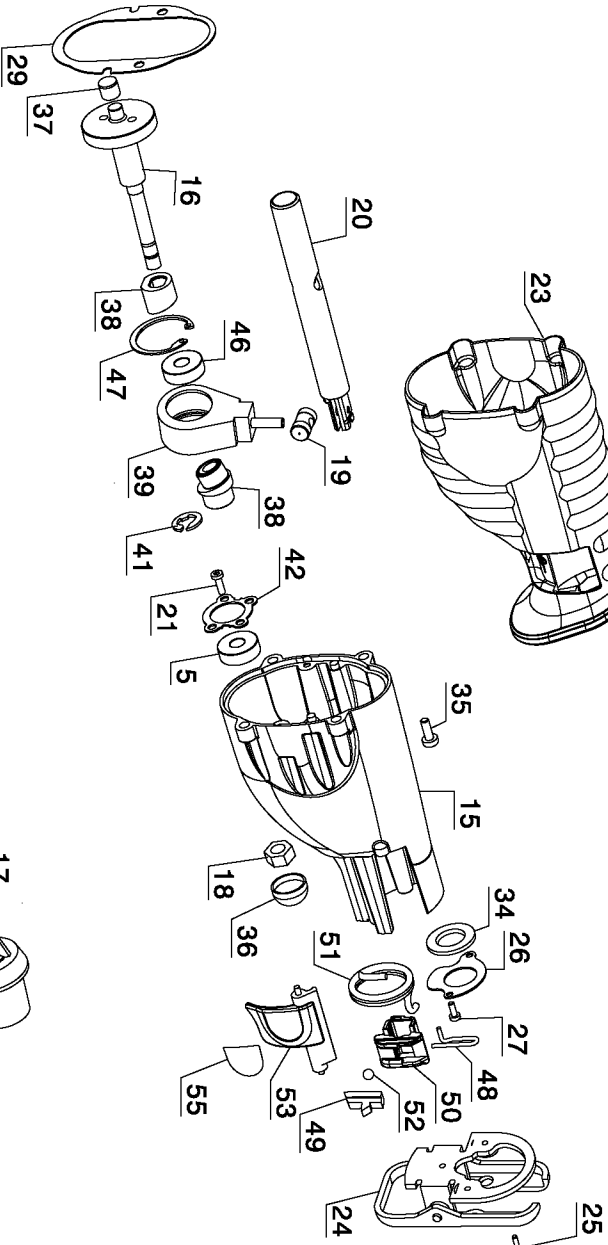

## Parts List for DCS381 Type 2

Item Number	Part Number	Description	Qty Required
1	N068958	CLAMSHELL SET	1
2	N102272	SWITCH VSR	1
3	N060864	LOCK-OFF BUTTON	1
4	382177-00	CASE,FIELD	1
5	330003-04	BEARING,BALL	3
6	445217-01	RUBBER CUP	1
7	382178-01	BRUSH RING	1
8	387558-01	BRUSH & LEAD	2
9	445860-00	SPRING,BRUSH	2
10	388232-01SV	MAGNET RING	1
11	N358999	CONVERSION KIT	1
12	392415-00	FAN BAFFLE	1
13	448269-00	SCREW	2
14	382180-01	COVER,GEAR CASE	1
15	382625-01SV	GEAR CASE	1
16	N358999	CONVERSION KIT	1
17	604609-00	SCREW	2
18	382195-00	NUT,5/16-18 LH	1
19	382187-00	PIN,WRIST	1
20	623504-01	OUTPUT SHAFT	1
21	604609-00	SCREW	4
23	N084699	BOOT	1
24	382191-01	SHOE ASSY	1
25	142940-00	SCREW	3
26	387218-00	SEAL RETAINER	1
27	330045-43	SCREW,TAPTITE	1
29	382626-00	GASKET	1

## Parts List for DCS381 Type 2

Item Number	Part Number	Description	Qty Required
30	682211-00	SCREW,TORX	1
31	330019-04	SCREW,PLASTITE	6
34	617060-00	SHAFT SEAL	1
35	330019-42	SCREW	4
36	383227-00	CAP	1
37	093128-00	NEEDLE BEARING	1
38	647342-00	SERVICE KIT	1
39	382196-00SV	WOBBLE ASSY	1
41	058836-00	RING	1
42	383668-00	RETAINER,BRG.	1
44	N093226	LABEL, IDENT	1
46	330003-12	BEARING,BALL	1
47	384046-00	RETAINING RING	1
48	620663-00	CLAMP PIN	1
49	383749-01	SLIDER	1
50	604731-00	BL CLAMP COLLAR	1
51	623343-00	SPRING	1
52	000903-00	BALL	1
53	616450-00	CLAMP LEVER	1
55	626673-00	INFORMATION LABEL	1
60	N102647	SPRING	1
61	N091479	MOUNT- SPRING	1
800	761995-01	GREASE, 6 OZ.	1
800	283484-01	GREASE,32 OZ.	1
856	DW4876	6TPI CORDLESS TAPER BLADE	1
856	DW4811	6IN 18TPI STRAIG BK BLADE	1
866	DCB200	BATTERY PACK	1

## Parts List for DCS381 Type 2

Item Number	Part Number	Description	Qty Required
871	DCB101	CHARGER	1