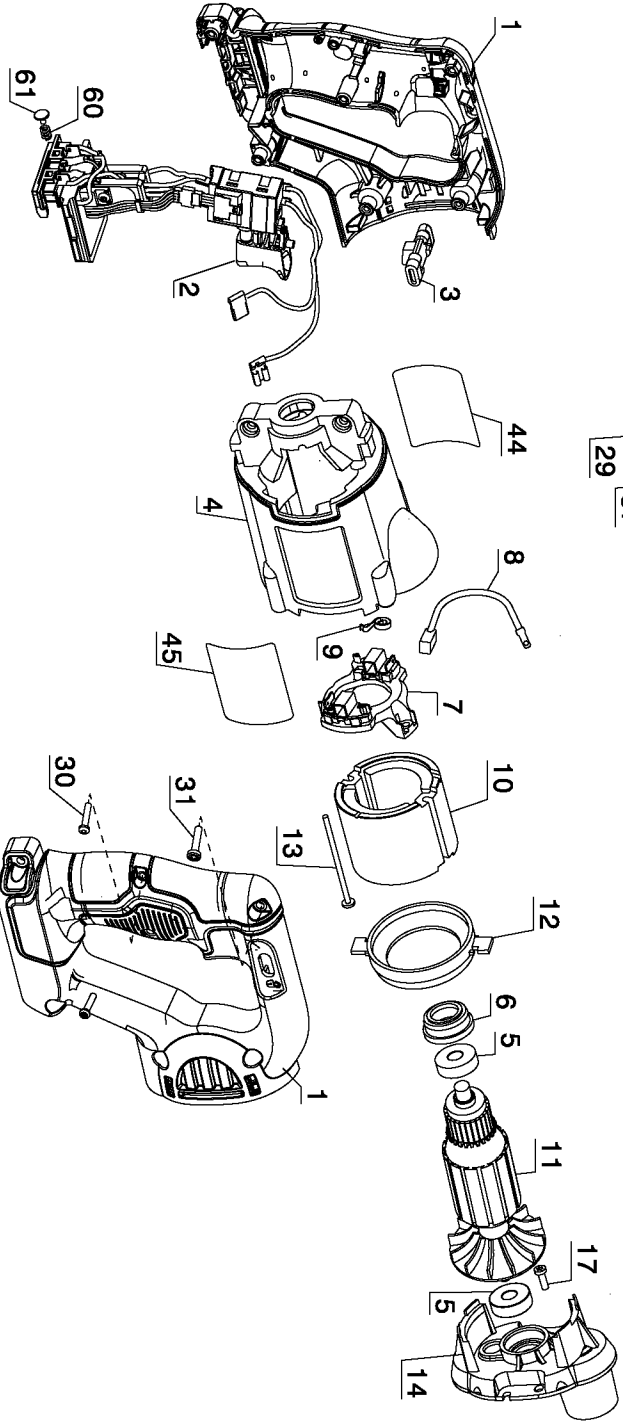

## Parts List for DCS381 Type 2

Item Number	Part Number	Description	Qty Required
1	N068958	CLAMSHELL SET	1
2	N102272	SWITCH VSR	1
3	N060864	LOCK-OFF BUTTON	1
4	382177-00	CASE,FIELD	1
5	330003-04	BEARING,BALL	3
6	445217-01	RUBBER CUP	1
7	382178-01	BRUSH RING	1
8	387558-01	BRUSH & LEAD	2
9	445860-00	SPRING,BRUSH	2
10	388232-01SV	MAGNET RING	1
11	N358999	CONVERSION KIT	1
12	392415-00	FAN BAFFLE	1
13	448269-00	SCREW	2
14	382180-01	COVER,GEAR CASE	1
15	382625-01SV	GEAR CASE	1
16	N358999	CONVERSION KIT	1
17	604609-00	SCREW	2
18	382195-00	NUT,5/16-18 LH	1
19	382187-00	PIN,WRIST	1
20	623504-01	OUTPUT SHAFT	1
21	604609-00	SCREW	4
23	N084699	BOOT	1
24	382191-01	SHOE ASSY	1
25	142940-00	SCREW	3
26	387218-00	SEAL RETAINER	1
27	330045-43	SCREW,TAPTITE	1
29	382626-00	GASKET	1

## Parts List for DCS381 Type 2

Item Number	Part Number	Description	Qty Required
30	682211-00	SCREW,TORX	1
31	330019-04	SCREW,PLASTITE	6
34	617060-00	SHAFT SEAL	1
35	330019-42	SCREW	4
36	383227-00	CAP	1
37	093128-00	NEEDLE BEARING	1
38	647342-00	SERVICE KIT	1
39	382196-00SV	WOBBLE ASSY	1
41	058836-00	RING	1
42	383668-00	RETAINER,BRG.	1
44	N093226	LABEL, IDENT	1
46	330003-12	BEARING,BALL	1
47	384046-00	RETAINING RING	1
48	620663-00	CLAMP PIN	1
49	383749-01	SLIDER	1
50	604731-00	BL CLAMP COLLAR	1
51	623343-00	SPRING	1
52	000903-00	BALL	1
53	616450-00	CLAMP LEVER	1
55	626673-00	INFORMATION LABEL	1
60	N102647	SPRING	1
61	N091479	MOUNT- SPRING	1
800	761995-01	GREASE, 6 OZ.	1
800	283484-01	GREASE,32 OZ.	1
856	DW4876	6TPI CORDLESS TAPER BLADE	1
856	DW4811	6IN 18TPI STRAIG BK BLADE	1
866	DCB200	BATTERY PACK	1

## Parts List for DCS381 Type 2

Item Number	Part Number	Description	Qty Required
871	DCB101	CHARGER	1