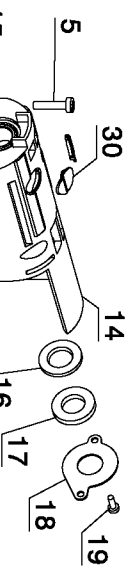

856

800

866

871

861

Parts List for DCS380P1 Type 1

Item Number	Part Number	Description	Qty Required
1	613138-00SV	GEAR CASE ASSY.	1
2	617376-00SV	ARMATURE & BRGS	1
3	142940-00	SCREW	2
4	613137-00	FAN BAFFLE	1
5	613619-00	SCREW,THD.FORM	9
6	611202-00SV	MAGNET RING	1
7	N171820	BEARING SUPPORT	1
8	330019-25	SCREW,THD.FORM	2
9	610126-00	BRUSH BOX	2
10	615940-00SV	GEAR & SPINDLE	1
11	619618-00	WAVY WASHER	1
12	622484-00	FLAT HD SCREW	3
13	621173-00	SUPPORT PLATE	1
14	N027851SV	GEARCASE COVER	1
15	621979-00	WEAR STRIP	2
16	618733-00	SHAFT SEAL	1
17	618477-00	FELT SEAL	1
18	N020720	SEAL PLATE	1
19	330045-43	SCREW,TAPTITE	1
20	N026647	SHAFT SERVICE KIT	1
21	000903-00	BALL	1
22	622647-00	SLIDER	1
23	622659-00	TORSION SPRING	1
24	N026647	SHAFT SERVICE KIT	1
25	617000-00	SADDLE	1
26	622486-00	FLAT HD SCREW	2
27	N063272	GASKET	1

Parts List for DCS380P1 Type 1

Item Number	Part Number	Description	Qty Required
28	N021857	BEARING	1
29	622485-00	LOCKNUT	2
30	621927-00	COVER	2
31	N030977	INSERT	1
32	N264499	MOTOR HOUSING	1
33	330019-45	SCREW	4
34	N084697	BOOT	1
35	N088811	LEVER,BLADELOCK	1
36	50049-00	O RING	1
37	617008-00	BRACKET	1
38	623511-00SV	SHOE ASSEMBLY	1
39	N043841	CLAMSHELL SET	1
40	330019-04	SCREW,PLASTITE	6
41	682211-00	SCREW,TORX	1
42	N102053	SWITCH, VS	1
43	N102647	SPRING	1
44	N091479	MOUNT- SPRING	1
45	N060864	LOCK-OFF BUTTON	1
47	N093226	LABEL, IDENT	1
48	330045-45	SCREW	2
49	615983-00	LOCK PIN	1
50	617733-00	CAP	1
51	618427-00	SPRING	1
52	391032-00	BEARING & BOOT	1
53	330003-64	BALL BEARING	1
54	696060-00	SNAP RING	1
73	656673-00	WARNING LABEL	1

Parts List for DCS380P1 Type 1

Item Number	Part Number	Description	Qty Required
800	286436-00	GREASE, 500GRAMS	1
861	N087255	KIT BOX	1
866	DCB205	BATTERY PACK	1
871	DCB101	CHARGER	1