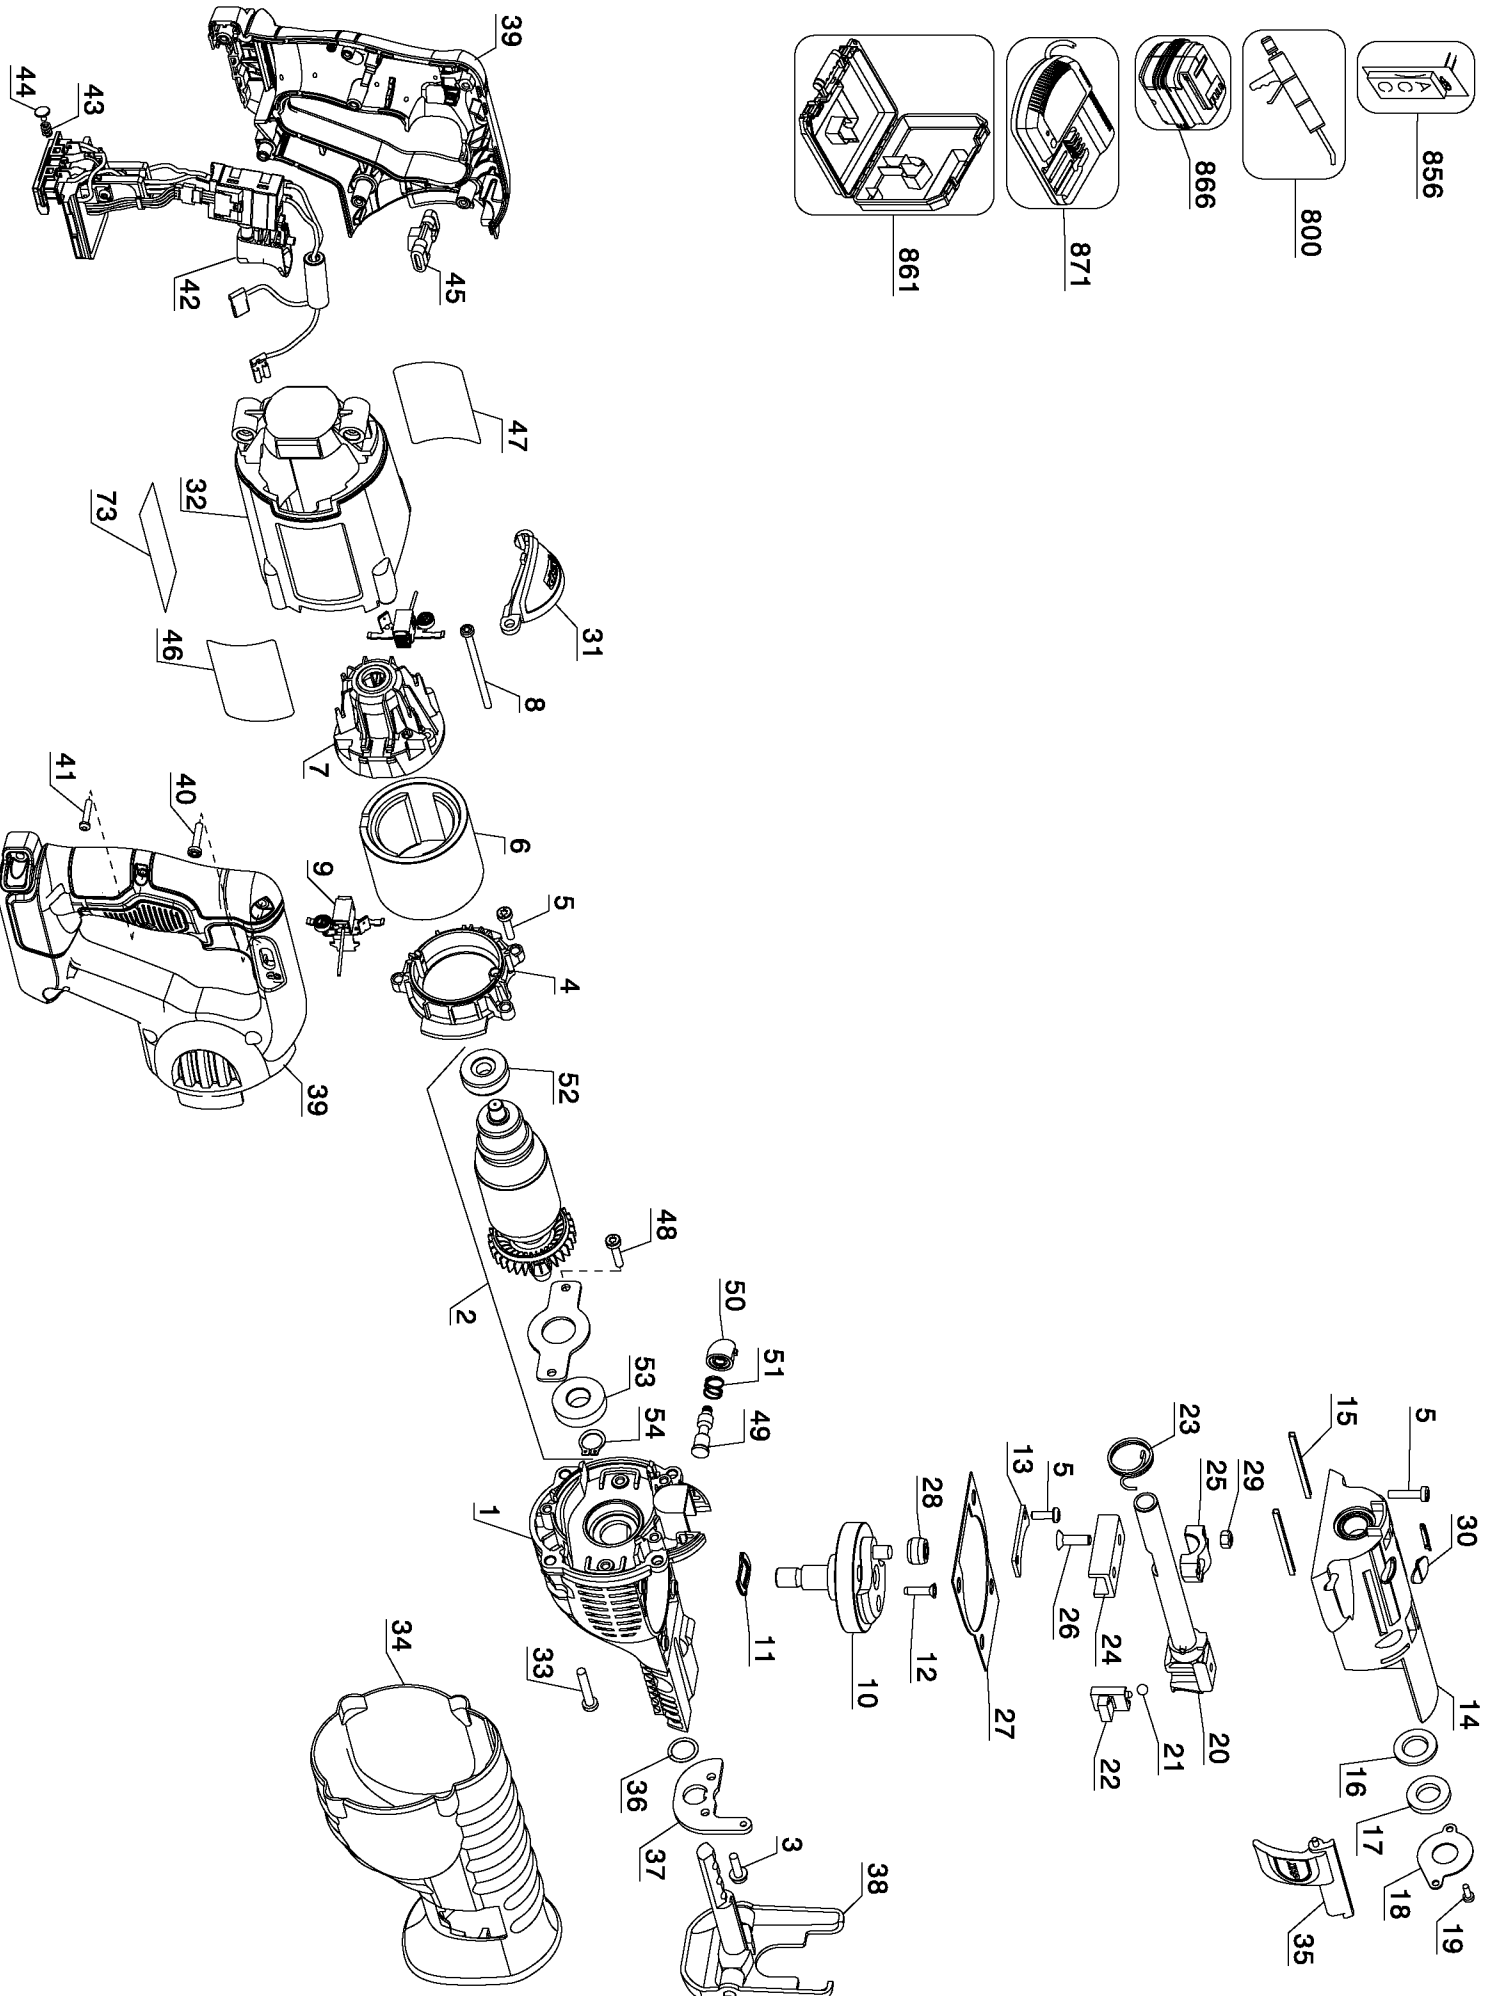

856

800

866

871

861

Parts List for DCS380P1 Type 1

Item Number	Part Number	Description	Qty Required
1	613138-00SV	GEAR CASE ASSY.	1
2	617376-00SV	ARMATURE & BRGS	1
3	142940-00	SCREW	2
4	613137-00	FAN BAFFLE	1
5	613619-00	SCREW,THD.FORM	9
6	611202-00SV	MAGNET RING	1
7	N171820	BEARING SUPPORT	1
8	330019-25	SCREW,THD.FORM	2
9	610126-00	BRUSH BOX	2
10	615940-00SV	GEAR & SPINDLE	1
11	619618-00	WAVY WASHER	1
12	622484-00	FLAT HD SCREW	3
13	621173-00	SUPPORT PLATE	1
14	N027851SV	GEARCASE COVER	1
15	621979-00	WEAR STRIP	2
16	618733-00	SHAFT SEAL	1
17	618477-00	FELT SEAL	1
18	N020720	SEAL PLATE	1
19	330045-43	SCREW,TAPTITE	1
20	N026647	SHAFT SERVICE KIT	1
21	000903-00	BALL	1
22	622647-00	SLIDER	1
23	622659-00	TORSION SPRING	1
24	N026647	SHAFT SERVICE KIT	1
25	617000-00	SADDLE	1
26	622486-00	FLAT HD SCREW	2
27	N063272	GASKET	1

Parts List for DCS380P1 Type 1

Item Number	Part Number	Description	Qty Required
28	N021857	BEARING	1
29	622485-00	LOCKNUT	2
30	621927-00	COVER	2
31	N030977	INSERT	1
32	N264499	MOTOR HOUSING	1
33	330019-45	SCREW	4
34	N084697	BOOT	1
35	N088811	LEVER,BLADELOCK	1
36	50049-00	O RING	1
37	617008-00	BRACKET	1
38	623511-00SV	SHOE ASSEMBLY	1
39	N043841	CLAMSHELL SET	1
40	330019-04	SCREW,PLASTITE	6
41	682211-00	SCREW,TORX	1
42	N102053	SWITCH, VS	1
43	N102647	SPRING	1
44	N091479	MOUNT- SPRING	1
45	N060864	LOCK-OFF BUTTON	1
47	N093226	LABEL, IDENT	1
48	330045-45	SCREW	2
49	615983-00	LOCK PIN	1
50	617733-00	CAP	1
51	618427-00	SPRING	1
52	391032-00	BEARING & BOOT	1
53	330003-64	BALL BEARING	1
54	696060-00	SNAP RING	1
73	656673-00	WARNING LABEL	1

Parts List for DCS380P1 Type 1

Item Number	Part Number	Description	Qty Required
800	286436-00	GREASE, 500GRAMS	1
861	N087255	KIT BOX	1
866	DCB205	BATTERY PACK	1
871	DCB101	CHARGER	1