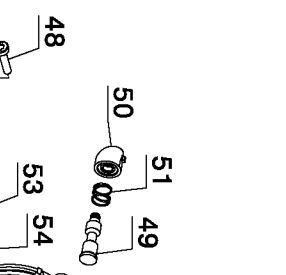

856

800

866

871

861

Parts List for DCS380B Type 1

Item Number	Part Number	Description	Qty Required
1	613138-00SV	GEAR CASE ASSY.	1
2	617376-00SV	ARMATURE & BRGS	1
3	142940-00	SCREW	2
4	613137-00	FAN BAFFLE	1
5	613619-00	SCREW,THD.FORM	9
6	611202-00SV	MAGNET RING	1
7	N171820	BEARING SUPPORT	1
8	330019-25	SCREW,THD.FORM	2
9	610126-00	BRUSH BOX	2
10	615940-00SV	GEAR & SPINDLE	1
11	619618-00	WAVY WASHER	1
12	622484-00	FLAT HD SCREW	3
13	621173-00	SUPPORT PLATE	1
14	N027851SV	GEARCASE COVER	1
15	621979-00	WEAR STRIP	2
16	618733-00	SHAFT SEAL	1
17	618477-00	FELT SEAL	1
18	N020720	SEAL PLATE	1
19	330045-43	SCREW,TAPTITE	1
20	N026647	SHAFT SERVICE KIT	1
21	000903-00	BALL	1
22	622647-00	SLIDER	1
23	622659-00	TORSION SPRING	1
24	N026647	SHAFT SERVICE KIT	1
25	617000-00	SADDLE	1
26	622486-00	FLAT HD SCREW	2
27	N063272	GASKET	1

Parts List for DCS380B Type 1

Item Number	Part Number	Description	Qty Required
28	N021857	BEARING	1
29	622485-00	LOCKNUT	2
30	621927-00	COVER	2
31	N030977	INSERT	1
32	N264499	MOTOR HOUSING	1
33	330019-45	SCREW	4
34	N084697	BOOT	1
35	N088811	LEVER,BLADELOCK	1
36	50049-00	O RING	1
37	617008-00	BRACKET	1
38	623511-00SV	SHOE ASSEMBLY	1
39	N043841	CLAMSHELL SET	1
40	330019-04	SCREW,PLASTITE	6
41	682211-00	SCREW,TORX	1
42	N102053	SWITCH, VS	1
43	N102647	SPRING	1
44	N091479	MOUNT- SPRING	1
45	N060864	LOCK-OFF BUTTON	1
46	N093226	LABEL, IDENT	1
48	330045-45	SCREW	2
49	615983-00	LOCK PIN	1
50	617733-00	CAP	1
51	618427-00	SPRING	1
52	391032-00	BEARING & BOOT	1
53	330003-64	BALL BEARING	1
54	696060-00	SNAP RING	1
73	656673-00	WARNING LABEL	1

Parts List for DCS380B Type 1

Item Number	Part Number	Description	Qty Required
800	286436-00	GREASE, 500GRAMS	1
856	000000-00	No Longer Available	1
861	N087255	KIT BOX	1
866	DCB200	BATTERY PACK	1
871	DCB101	CHARGER	1