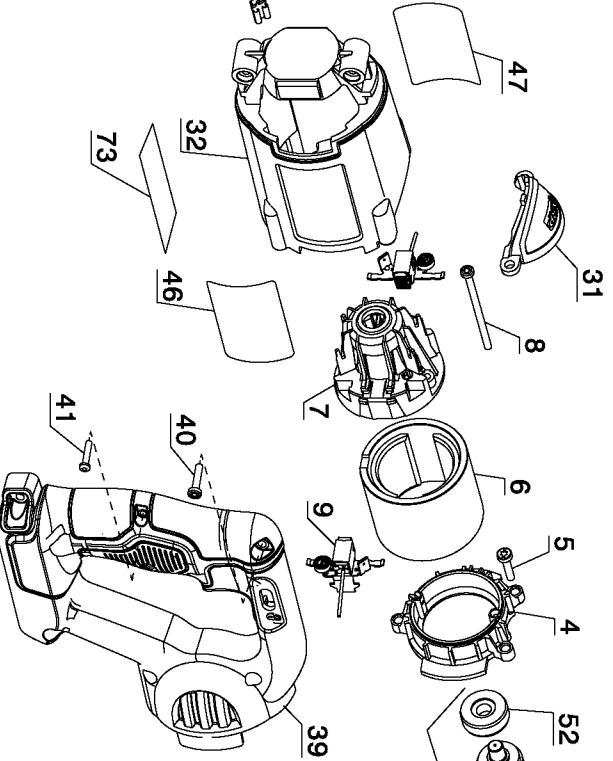

856

800

866

871

861

Parts List for DCS380B Type 1

Item Number	Part Number	Description	Qty Required
1	613138-00SV	GEAR CASE ASSY.	1
2	617376-00SV	ARMATURE & BRGS	1
3	142940-00	SCREW	2
4	613137-00	FAN BAFFLE	1
5	613619-00	SCREW,THD.FORM	9
6	611202-00SV	MAGNET RING	1
7	N171820	BEARING SUPPORT	1
8	330019-25	SCREW,THD.FORM	2
9	610126-00	BRUSH BOX	2
10	615940-00SV	GEAR & SPINDLE	1
11	619618-00	WAVY WASHER	1
12	622484-00	FLAT HD SCREW	3
13	621173-00	SUPPORT PLATE	1
14	N027851SV	GEARCASE COVER	1
15	621979-00	WEAR STRIP	2
16	618733-00	SHAFT SEAL	1
17	618477-00	FELT SEAL	1
18	N020720	SEAL PLATE	1
19	330045-43	SCREW,TAPTITE	1
20	N026647	SHAFT SERVICE KIT	1
21	000903-00	BALL	1
22	622647-00	SLIDER	1
23	622659-00	TORSION SPRING	1
24	N026647	SHAFT SERVICE KIT	1
25	617000-00	SADDLE	1
26	622486-00	FLAT HD SCREW	2
27	N063272	GASKET	1

Parts List for DCS380B Type 1

Item Number	Part Number	Description	Qty Required
28	N021857	BEARING	1
29	622485-00	LOCKNUT	2
30	621927-00	COVER	2
31	N030977	INSERT	1
32	N264499	MOTOR HOUSING	1
33	330019-45	SCREW	4
34	N084697	BOOT	1
35	N088811	LEVER,BLADELOCK	1
36	50049-00	O RING	1
37	617008-00	BRACKET	1
38	623511-00SV	SHOE ASSEMBLY	1
39	N043841	CLAMSHELL SET	1
40	330019-04	SCREW,PLASTITE	6
41	682211-00	SCREW,TORX	1
42	N102053	SWITCH, VS	1
43	N102647	SPRING	1
44	N091479	MOUNT- SPRING	1
45	N060864	LOCK-OFF BUTTON	1
46	N093226	LABEL, IDENT	1
48	330045-45	SCREW	2
49	615983-00	LOCK PIN	1
50	617733-00	CAP	1
51	618427-00	SPRING	1
52	391032-00	BEARING & BOOT	1
53	330003-64	BALL BEARING	1
54	696060-00	SNAP RING	1
73	656673-00	WARNING LABEL	1

Parts List for DCS380B Type 1

Item Number	Part Number	Description	Qty Required
800	286436-00	GREASE, 500GRAMS	1
856	000000-00	No Longer Available	1
861	N087255	KIT BOX	1
866	DCB200	BATTERY PACK	1
871	DCB101	CHARGER	1