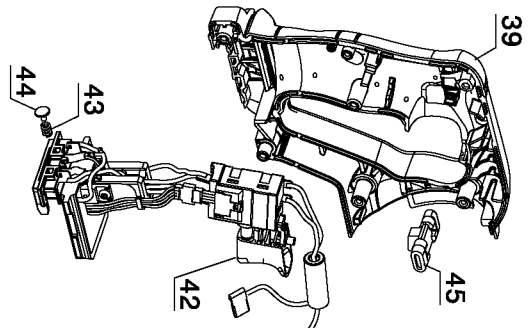

856

800

866

871

861

Parts List for DCS380B Type 1

Item Number	Part Number	Description	Qty Required
1	613138-00SV	GEAR CASE ASSY.	1
2	617376-00SV	ARMATURE & BRGS	1
3	142940-00	SCREW	2
4	613137-00	FAN BAFFLE	1
5	613619-00	SCREW,THD.FORM	9
6	611202-00SV	MAGNET RING	1
7	N171820	BEARING SUPPORT	1
8	330019-25	SCREW,THD.FORM	2
9	610126-00	BRUSH BOX	2
10	615940-00SV	GEAR & SPINDLE	1
11	619618-00	WAVY WASHER	1
12	622484-00	FLAT HD SCREW	3
13	621173-00	SUPPORT PLATE	1
14	N027851SV	GEARCASE COVER	1
15	621979-00	WEAR STRIP	2
16	618733-00	SHAFT SEAL	1
17	618477-00	FELT SEAL	1
18	N020720	SEAL PLATE	1
19	330045-43	SCREW,TAPTITE	1
20	N026647	SHAFT SERVICE KIT	1
21	000903-00	BALL	1
22	622647-00	SLIDER	1
23	622659-00	TORSION SPRING	1
24	N026647	SHAFT SERVICE KIT	1
25	617000-00	SADDLE	1
26	622486-00	FLAT HD SCREW	2
27	N063272	GASKET	1

Parts List for DCS380B Type 1

Item Number	Part Number	Description	Qty Required
28	N021857	BEARING	1
29	622485-00	LOCKNUT	2
30	621927-00	COVER	2
31	N030977	INSERT	1
32	N264499	MOTOR HOUSING	1
33	330019-45	SCREW	4
34	N084697	BOOT	1
35	N088811	LEVER,BLADELOCK	1
36	50049-00	O RING	1
37	617008-00	BRACKET	1
38	623511-00SV	SHOE ASSEMBLY	1
39	N043841	CLAMSHELL SET	1
40	330019-04	SCREW,PLASTITE	6
41	682211-00	SCREW,TORX	1
42	N102053	SWITCH, VS	1
43	N102647	SPRING	1
44	N091479	MOUNT- SPRING	1
45	N060864	LOCK-OFF BUTTON	1
46	N093226	LABEL, IDENT	1
48	330045-45	SCREW	2
49	615983-00	LOCK PIN	1
50	617733-00	CAP	1
51	618427-00	SPRING	1
52	391032-00	BEARING & BOOT	1
53	330003-64	BALL BEARING	1
54	696060-00	SNAP RING	1
73	656673-00	WARNING LABEL	1

Parts List for DCS380B Type 1

Item Number	Part Number	Description	Qty Required
800	286436-00	GREASE, 500GRAMS	1
856	000000-00	No Longer Available	1
861	N087255	KIT BOX	1
866	DCB200	BATTERY PACK	1
871	DCB101	CHARGER	1