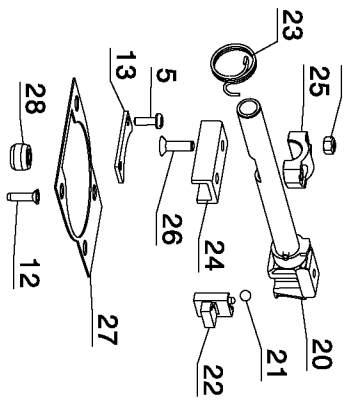

856

800

866

871

861

Parts List for DCS380B Type 1

Item Number	Part Number	Description	Qty Required
1	613138-00SV	GEAR CASE ASSY.	1
2	617376-00SV	ARMATURE & BRGS	1
3	142940-00	SCREW	2
4	613137-00	FAN BAFFLE	1
5	613619-00	SCREW,THD.FORM	9
6	611202-00SV	MAGNET RING	1
7	N171820	BEARING SUPPORT	1
8	330019-25	SCREW,THD.FORM	2
9	610126-00	BRUSH BOX	2
10	615940-00SV	GEAR & SPINDLE	1
11	619618-00	WAVY WASHER	1
12	622484-00	FLAT HD SCREW	3
13	621173-00	SUPPORT PLATE	1
14	N027851SV	GEARCASE COVER	1
15	621979-00	WEAR STRIP	2
16	618733-00	SHAFT SEAL	1
17	618477-00	FELT SEAL	1
18	N020720	SEAL PLATE	1
19	330045-43	SCREW,TAPTITE	1
20	N026647	SHAFT SERVICE KIT	1
21	000903-00	BALL	1
22	622647-00	SLIDER	1
23	622659-00	TORSION SPRING	1
24	N026647	SHAFT SERVICE KIT	1
25	617000-00	SADDLE	1
26	622486-00	FLAT HD SCREW	2
27	N063272	GASKET	1

Parts List for DCS380B Type 1

Item Number	Part Number	Description	Qty Required
28	N021857	BEARING	1
29	622485-00	LOCKNUT	2
30	621927-00	COVER	2
31	N030977	INSERT	1
32	N264499	MOTOR HOUSING	1
33	330019-45	SCREW	4
34	N084697	BOOT	1
35	N088811	LEVER,BLADELOCK	1
36	50049-00	O RING	1
37	617008-00	BRACKET	1
38	623511-00SV	SHOE ASSEMBLY	1
39	N043841	CLAMSHELL SET	1
40	330019-04	SCREW,PLASTITE	6
41	682211-00	SCREW,TORX	1
42	N102053	SWITCH, VS	1
43	N102647	SPRING	1
44	N091479	MOUNT- SPRING	1
45	N060864	LOCK-OFF BUTTON	1
46	N093226	LABEL, IDENT	1
48	330045-45	SCREW	2
49	615983-00	LOCK PIN	1
50	617733-00	CAP	1
51	618427-00	SPRING	1
52	391032-00	BEARING & BOOT	1
53	330003-64	BALL BEARING	1
54	696060-00	SNAP RING	1
73	656673-00	WARNING LABEL	1

Parts List for DCS380B Type 1

Item Number	Part Number	Description	Qty Required
800	286436-00	GREASE, 500GRAMS	1
856	000000-00	No Longer Available	1
861	N087255	KIT BOX	1
866	DCB200	BATTERY PACK	1
871	DCB101	CHARGER	1