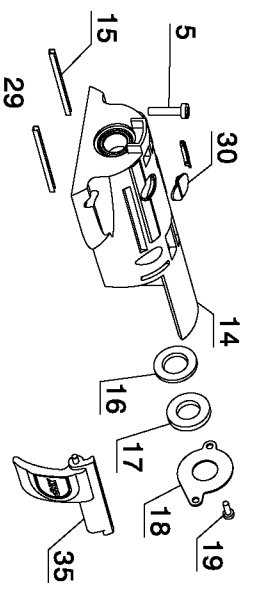

856

800

866

871

861

Parts List for DCS380B Type 1

Item Number	Part Number	Description	Qty Required
1	613138-00SV	GEAR CASE ASSY.	1
2	617376-00SV	ARMATURE & BRGS	1
3	142940-00	SCREW	2
4	613137-00	FAN BAFFLE	1
5	613619-00	SCREW,THD.FORM	9
6	611202-00SV	MAGNET RING	1
7	N171820	BEARING SUPPORT	1
8	330019-25	SCREW,THD.FORM	2
9	610126-00	BRUSH BOX	2
10	615940-00SV	GEAR & SPINDLE	1
11	619618-00	WAVY WASHER	1
12	622484-00	FLAT HD SCREW	3
13	621173-00	SUPPORT PLATE	1
14	N027851SV	GEARCASE COVER	1
15	621979-00	WEAR STRIP	2
16	618733-00	SHAFT SEAL	1
17	618477-00	FELT SEAL	1
18	N020720	SEAL PLATE	1
19	330045-43	SCREW,TAPTITE	1
20	N026647	SHAFT SERVICE KIT	1
21	000903-00	BALL	1
22	622647-00	SLIDER	1
23	622659-00	TORSION SPRING	1
24	N026647	SHAFT SERVICE KIT	1
25	617000-00	SADDLE	1
26	622486-00	FLAT HD SCREW	2
27	N063272	GASKET	1

Parts List for DCS380B Type 1

Item Number	Part Number	Description	Qty Required
28	N021857	BEARING	1
29	622485-00	LOCKNUT	2
30	621927-00	COVER	2
31	N030977	INSERT	1
32	N264499	MOTOR HOUSING	1
33	330019-45	SCREW	4
34	N084697	BOOT	1
35	N088811	LEVER,BLADELOCK	1
36	50049-00	O RING	1
37	617008-00	BRACKET	1
38	623511-00SV	SHOE ASSEMBLY	1
39	N043841	CLAMSHELL SET	1
40	330019-04	SCREW,PLASTITE	6
41	682211-00	SCREW,TORX	1
42	N102053	SWITCH, VS	1
43	N102647	SPRING	1
44	N091479	MOUNT- SPRING	1
45	N060864	LOCK-OFF BUTTON	1
46	N093226	LABEL, IDENT	1
48	330045-45	SCREW	2
49	615983-00	LOCK PIN	1
50	617733-00	CAP	1
51	618427-00	SPRING	1
52	391032-00	BEARING & BOOT	1
53	330003-64	BALL BEARING	1
54	696060-00	SNAP RING	1
73	656673-00	WARNING LABEL	1

Parts List for DCS380B Type 1

Item Number	Part Number	Description	Qty Required
800	286436-00	GREASE, 500GRAMS	1
856	000000-00	No Longer Available	1
861	N087255	KIT BOX	1
866	DCB200	BATTERY PACK	1
871	DCB101	CHARGER	1