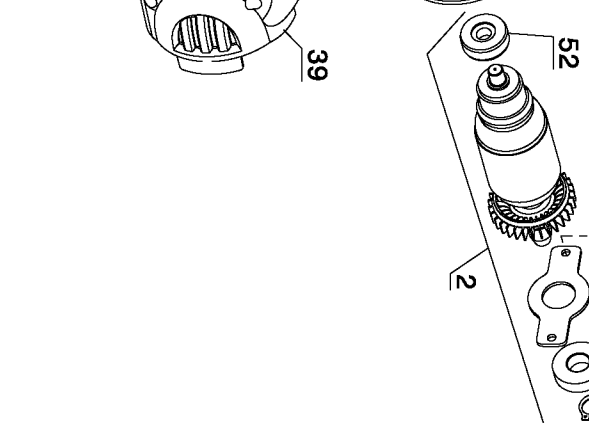

856

800

866

871

861

Parts List for DCS380B Type 1

Item Number	Part Number	Description	Qty Required
1	613138-00SV	GEAR CASE ASSY.	1
2	617376-00SV	ARMATURE & BRGS	1
3	142940-00	SCREW	2
4	613137-00	FAN BAFFLE	1
5	613619-00	SCREW,THD.FORM	9
6	611202-00SV	MAGNET RING	1
7	N171820	BEARING SUPPORT	1
8	330019-25	SCREW,THD.FORM	2
9	610126-00	BRUSH BOX	2
10	615940-00SV	GEAR & SPINDLE	1
11	619618-00	WAVY WASHER	1
12	622484-00	FLAT HD SCREW	3
13	621173-00	SUPPORT PLATE	1
14	N027851SV	GEARCASE COVER	1
15	621979-00	WEAR STRIP	2
16	618733-00	SHAFT SEAL	1
17	618477-00	FELT SEAL	1
18	N020720	SEAL PLATE	1
19	330045-43	SCREW,TAPTITE	1
20	N026647	SHAFT SERVICE KIT	1
21	000903-00	BALL	1
22	622647-00	SLIDER	1
23	622659-00	TORSION SPRING	1
24	N026647	SHAFT SERVICE KIT	1
25	617000-00	SADDLE	1
26	622486-00	FLAT HD SCREW	2
27	N063272	GASKET	1

Parts List for DCS380B Type 1

Item Number	Part Number	Description	Qty Required
28	N021857	BEARING	1
29	622485-00	LOCKNUT	2
30	621927-00	COVER	2
31	N030977	INSERT	1
32	N264499	MOTOR HOUSING	1
33	330019-45	SCREW	4
34	N084697	BOOT	1
35	N088811	LEVER,BLADELOCK	1
36	50049-00	O RING	1
37	617008-00	BRACKET	1
38	623511-00SV	SHOE ASSEMBLY	1
39	N043841	CLAMSHELL SET	1
40	330019-04	SCREW,PLASTITE	6
41	682211-00	SCREW,TORX	1
42	N102053	SWITCH, VS	1
43	N102647	SPRING	1
44	N091479	MOUNT- SPRING	1
45	N060864	LOCK-OFF BUTTON	1
46	N093226	LABEL, IDENT	1
48	330045-45	SCREW	2
49	615983-00	LOCK PIN	1
50	617733-00	CAP	1
51	618427-00	SPRING	1
52	391032-00	BEARING & BOOT	1
53	330003-64	BALL BEARING	1
54	696060-00	SNAP RING	1
73	656673-00	WARNING LABEL	1

Parts List for DCS380B Type 1

Item Number	Part Number	Description	Qty Required
800	286436-00	GREASE, 500GRAMS	1
856	000000-00	No Longer Available	1
861	N087255	KIT BOX	1
866	DCB200	BATTERY PACK	1
871	DCB101	CHARGER	1