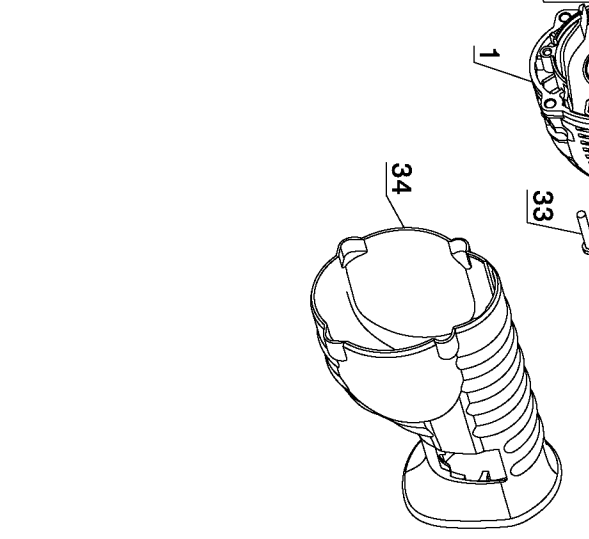

856

800

866

871

861

Parts List for DCS380B Type 1

Item Number	Part Number	Description	Qty Required
1	613138-00SV	GEAR CASE ASSY.	1
2	617376-00SV	ARMATURE & BRGS	1
3	142940-00	SCREW	2
4	613137-00	FAN BAFFLE	1
5	613619-00	SCREW,THD.FORM	9
6	611202-00SV	MAGNET RING	1
7	N171820	BEARING SUPPORT	1
8	330019-25	SCREW,THD.FORM	2
9	610126-00	BRUSH BOX	2
10	615940-00SV	GEAR & SPINDLE	1
11	619618-00	WAVY WASHER	1
12	622484-00	FLAT HD SCREW	3
13	621173-00	SUPPORT PLATE	1
14	N027851SV	GEARCASE COVER	1
15	621979-00	WEAR STRIP	2
16	618733-00	SHAFT SEAL	1
17	618477-00	FELT SEAL	1
18	N020720	SEAL PLATE	1
19	330045-43	SCREW,TAPTITE	1
20	N026647	SHAFT SERVICE KIT	1
21	000903-00	BALL	1
22	622647-00	SLIDER	1
23	622659-00	TORSION SPRING	1
24	N026647	SHAFT SERVICE KIT	1
25	617000-00	SADDLE	1
26	622486-00	FLAT HD SCREW	2
27	N063272	GASKET	1

Parts List for DCS380B Type 1

Item Number	Part Number	Description	Qty Required
28	N021857	BEARING	1
29	622485-00	LOCKNUT	2
30	621927-00	COVER	2
31	N030977	INSERT	1
32	N264499	MOTOR HOUSING	1
33	330019-45	SCREW	4
34	N084697	BOOT	1
35	N088811	LEVER,BLADELOCK	1
36	50049-00	O RING	1
37	617008-00	BRACKET	1
38	623511-00SV	SHOE ASSEMBLY	1
39	N043841	CLAMSHELL SET	1
40	330019-04	SCREW,PLASTITE	6
41	682211-00	SCREW,TORX	1
42	N102053	SWITCH, VS	1
43	N102647	SPRING	1
44	N091479	MOUNT- SPRING	1
45	N060864	LOCK-OFF BUTTON	1
46	N093226	LABEL, IDENT	1
48	330045-45	SCREW	2
49	615983-00	LOCK PIN	1
50	617733-00	CAP	1
51	618427-00	SPRING	1
52	391032-00	BEARING & BOOT	1
53	330003-64	BALL BEARING	1
54	696060-00	SNAP RING	1
73	656673-00	WARNING LABEL	1

Parts List for DCS380B Type 1

Item Number	Part Number	Description	Qty Required
800	286436-00	GREASE, 500GRAMS	1
856	000000-00	No Longer Available	1
861	N087255	KIT BOX	1
866	DCB200	BATTERY PACK	1
871	DCB101	CHARGER	1