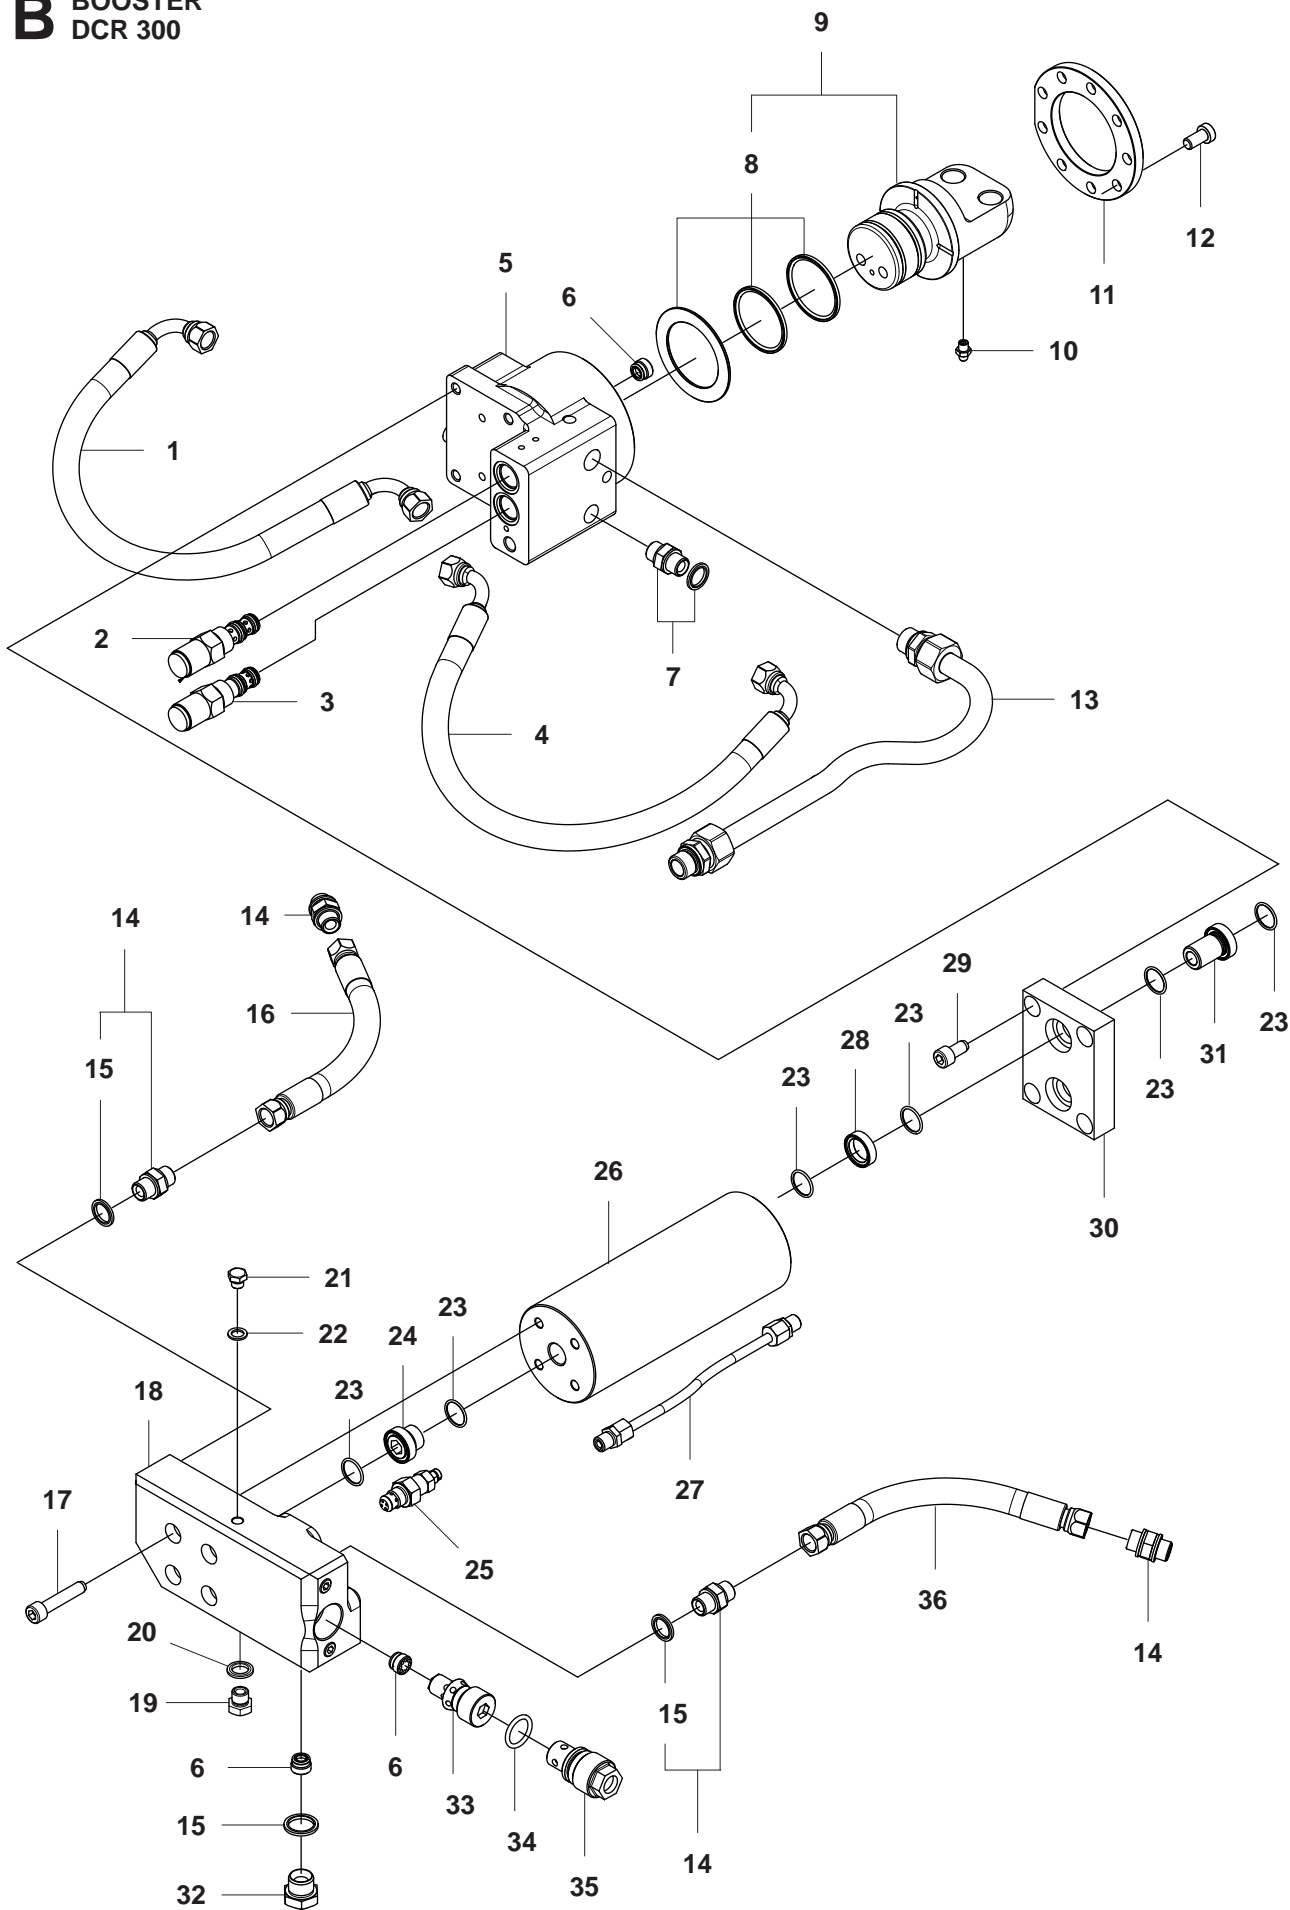

B BOOSTER
DCR 300

DCR 300 Page B					
Position	Article	Description	Qty	Notes	Kit
1	579 02 10-01	Hose	1		
2	579 02 22-01	Valve	1		
3	579 02 20-01	Valve	1		
4	579 02 11-01	Hose	1		
5	579 02 24-01	Manifold	1		
6	579 01 96-01	Check valve	3		
7	579 04 90-01	Adapter	4		
8	579 02 25-01	Slide ring	1		
9	579 02 27-01	Swivel	1		
10	579 00 98-01	Lubrication nipple	1		
11	579 02 28-01	Swivel bracket	1		
12	579 04 23-01	Screw	9		
13	579 02 67-01	Pipe	1		
14	579 02 15-01	Adapter	4		
15	579 01 91-01	Sealing	9		14
16	579 02 08-01	Hose	1		
17	579 04 24-01	Screw	4		
18	579 01 10-01	Manifold	1		
19	579 01 89-01	Plug	5		
20	579 04 89-01	Sealing	5		
21	579 02 03-01	Plug	1		
22	579 02 02-01	Sealing	1		
23	579 01 99-01	O-ring	10		
24	579 02 12-01	Adapter	1		
25	579 02 13-01	Valve	1		
26	579 02 17-01	Booster	1		
27	579 02 14-01	Pipe	1		
28	579 02 16-01	Support ring	2		
29	725 54 91-01	Screw	4		
30	579 02 18-01	Adapter plate	1		
31	579 02 19-01	Adapter	2		
32	579 01 92-01	Plug	1		
33	579 01 93-01	Check valve	1		34
34	579 01 98-01	O-ring	1		
35	579 03 77-01	Plug	1		
36	579 02 09-01	Hose	1