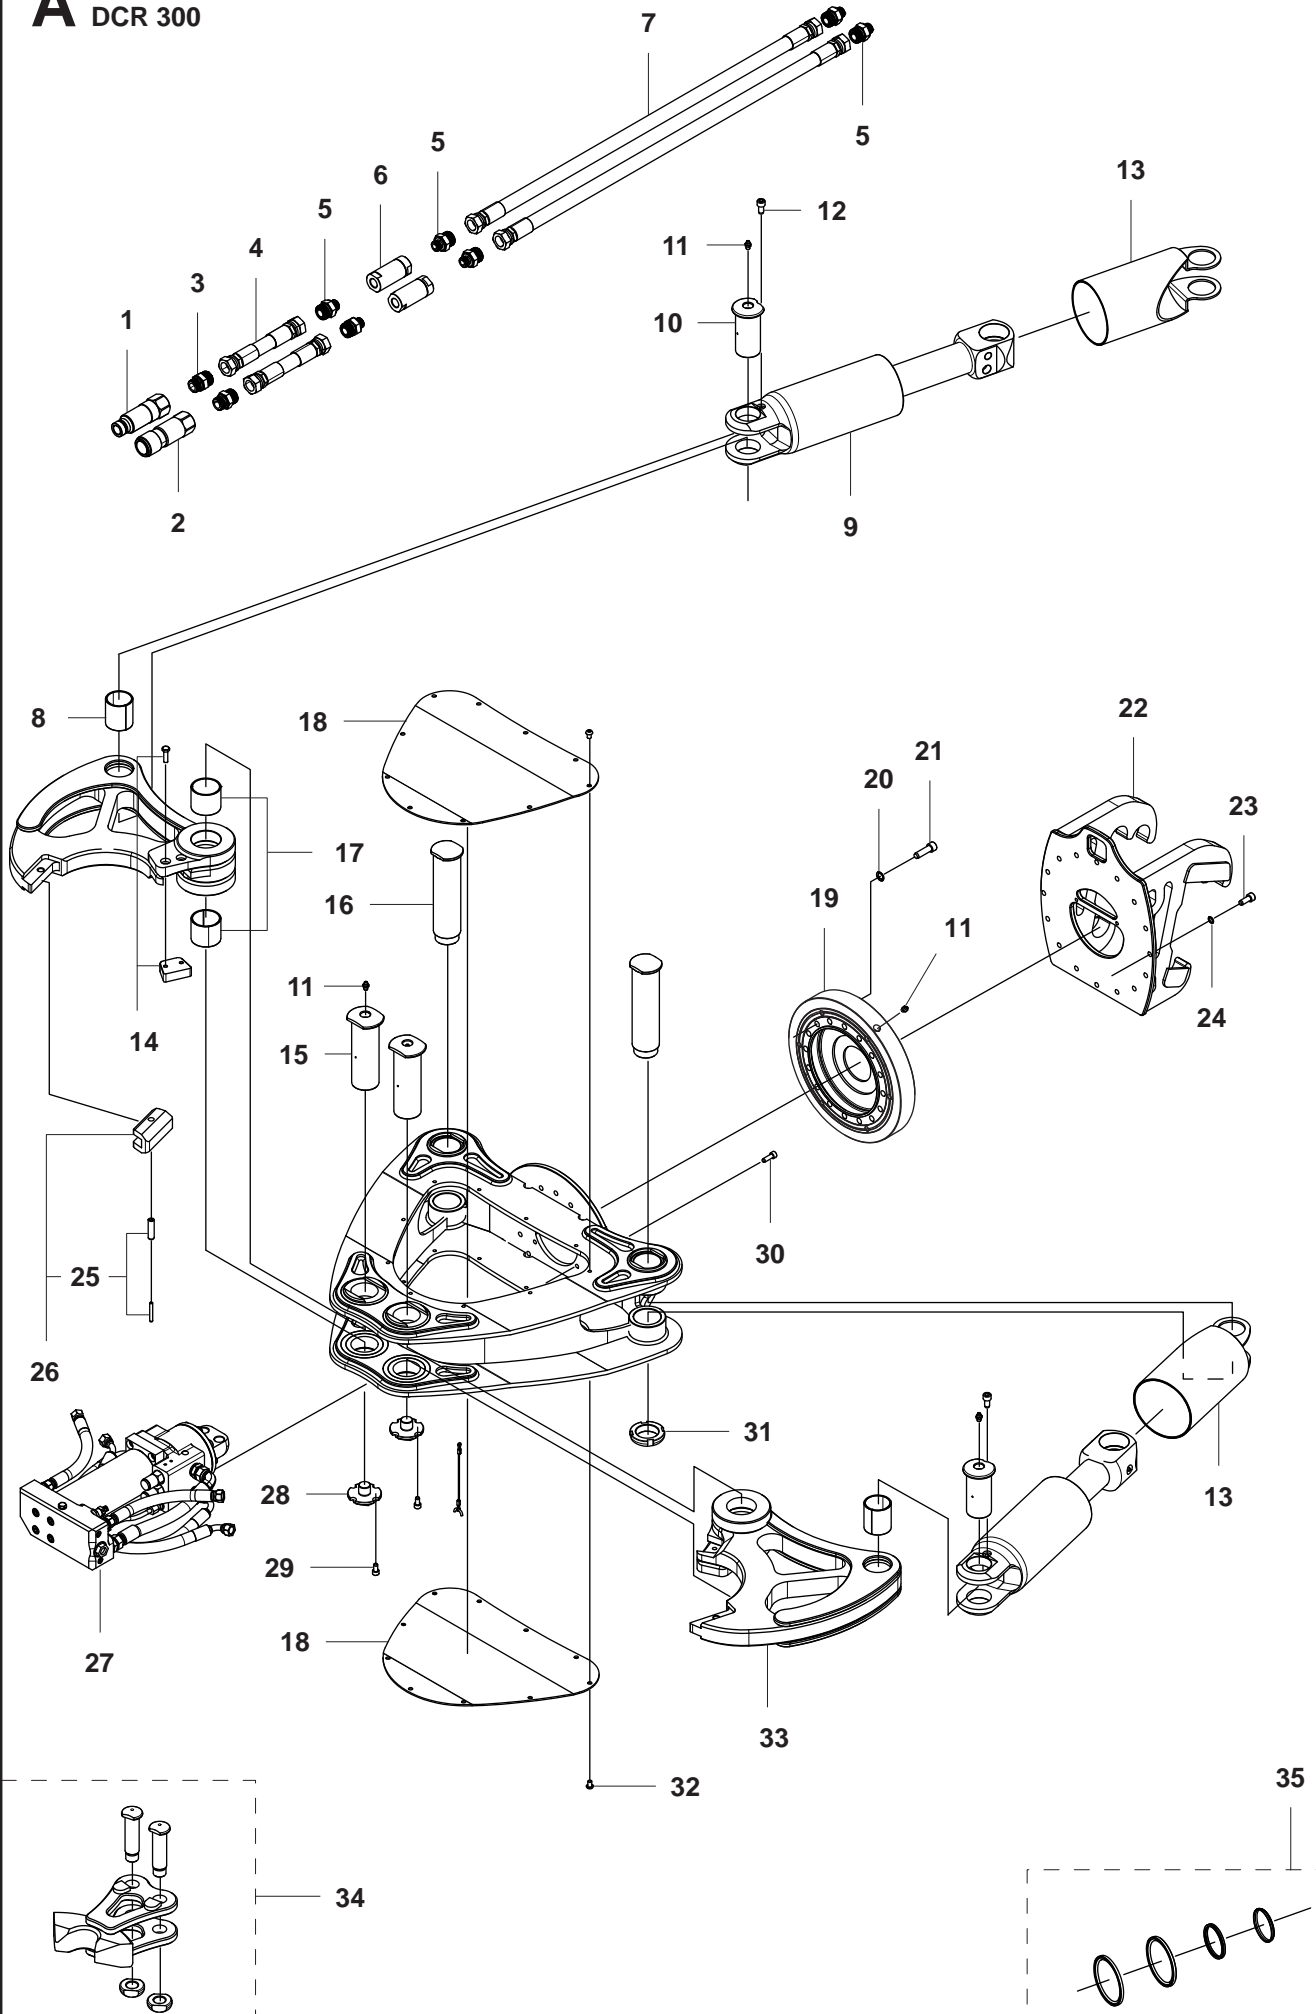

A ACCESORIES CONCRETE CRUSCHER DCR 300

Position	Article	Description	Qty	Notes	Kit
1	510 26 80-01	Quick coupling	1		
2	510 26 81-01	Quick coupling	1		
3	510 26 46-01	Adapter	2		
4	510 19 51-07	Hose assy	2		
5	510 25 87-01	Adapter	6		
6	579 01 07-01	Filter	2		
7	510 19 51-08	Hose assy	2		
8	579 00 95-01	Bushing	2		
9	579 00 96-01	Cylinder	2		
10	579 00 97-01	Shaft	2		
11	579 00 98-01	Lubrication nipple	7		
12	725 54 91-01	Screw	2		
13	579 01 01-01	Cylinder cover	2		
14	579 00 93-01	Cutter	2		
15	579 01 02-01	Shaft	2		
16	579 01 04-01	Shaft	2		
17	579 00 94-01	Bushing	2		
18	579 01 00-01	Cover plate	1		
19	579 01 08-01	Bearing	1		
20	734 11 78-01	Washer	16		
21	579 02 64-01	Screw	16		
22	579 01 06-01	Adapter plate	1		
23	725 54 93-01	Screw	16		
24	734 11 72-01	Washer	16		
25	579 06 47-01	Fastener kit	2		26
26	579 01 85-01	Crusher tip	2		
27	579 01 11-01	Booster	1		
28	579 01 03-01	Nut	2		
29	579 02 58-01	Screw	2		
30	725 54 53-01	Screw	4		
31	579 01 05-01	Nut	2		
32	510 36 15-01	Screw	20		
33	579 01 88-01	Jaw	2		
34	579 02 65-01	Crusher tip	2		
35	579 00 99-01	Sealing	1		