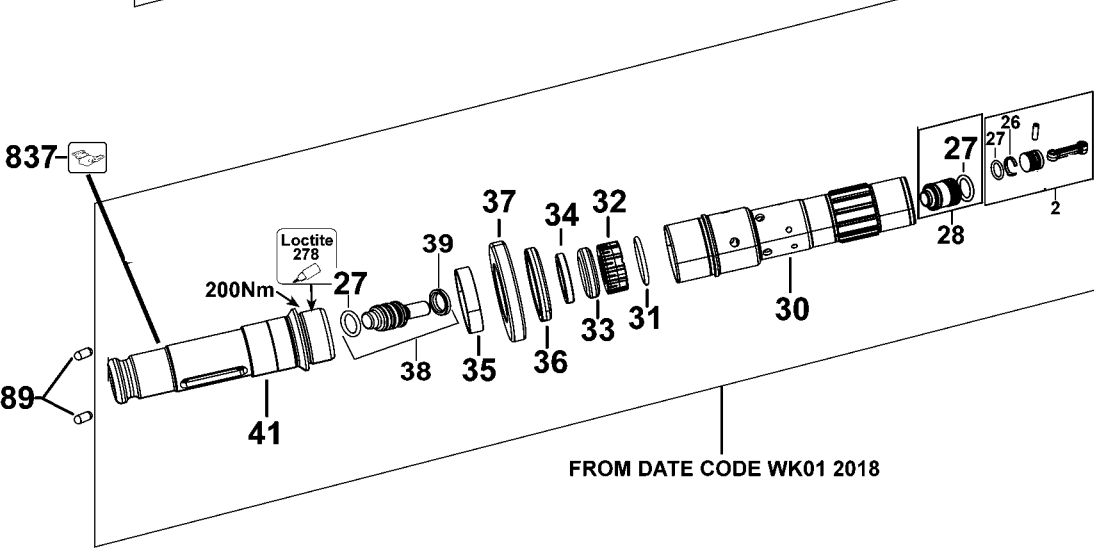

FROM DATE CODE WK01 2018