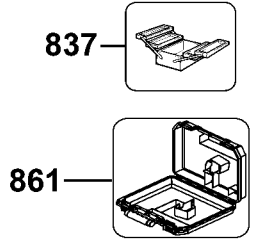

## Parts List for DCH481X2 Type 1

Item Number	Part Number	Description	Qty Required
2	N491979	PISTON ASSEMBLY	1
11	327575-00	SLEEVE	1
12	330003-05	BEARING,BALL	2
13	N495599	SEAL	1
14	577745-01	BALL BEARING	1
15	488147-01	CIRCLIP	1
16	N495401	ROTOR	1
26	N446701	PISTON RING	1
27	N487314	O-RING	3
28	N491986	RAM	1
30	N571916	SPINDLE ASSEMBLY	1
30	N571895	SPINDLE KIT	1
31	N410350	O-RING	1
32	N431706	BUSH	1
33	N410349	O-RING	1
34	N431708	WASHER	1
35	N545367	SPACER	1
35	N440708	WASHER	2
36	N504457	DAMPER	1
36	N504216	DAMPER	1
37	N536109	BALL BEARING	1
37	N446368	BALL BEARING	1
38	N492498	BEAT PIECE	1
39	N244259	SEAL	1
41	N571895	SPINDLE KIT	1
41	N422540	SPINDLE	1
42	N506088	HOUSING	1

## Parts List for DCH481X2 Type 1

Item Number	Part Number	Description	Qty Required
44	N410187	BEVEL GEAR	1
45	N410188	SLEEVE	1
46	N433094	SLEEVE	1
47	N437808	SPRING	1
48	N437814	SPRING	1
49	N460603	SUPPORT	1
51	N432556	O-RING	1
52	N526257	SLEEVE	1
53	327141-00	SEAL,LIP	1
54	N432870	CIRCLIP	1
55	N439579	FRONT CAP	1
56	N492496	CRANKSHAFT	1
57	323711-26	RING,O	1
59	N432869	CIRCLIP	1
60	N199272	SPRING	1
61	N406228	SLEEVE	1
62	N450900	PIN	1
63	N422799	SELECTOR FORK	1
64	N553858	O-RING	1
65	N435997	ECCENTRIC	1
66	N422798	PLATE	1
67	N422797	PLATE	1
68	N445171	SCREW	4
70	N492837	CLUTCH ASSEMBLY	1
79	N492874	GEAR	1
80	N422796	GASKET	1
81	N491766	GEAR HOUSING	1