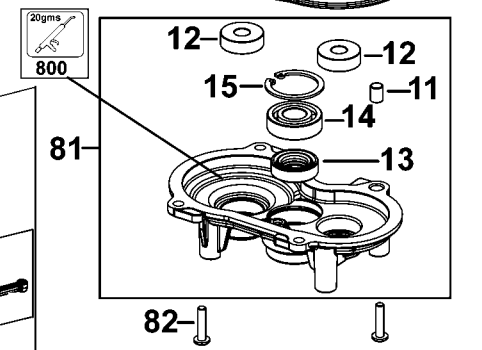

## Parts List for DCH481X2 Type 1

Item Number	Part Number	Description	Qty Required
2	N491979	PISTON ASSEMBLY	1
11	327575-00	SLEEVE	1
12	330003-05	BEARING,BALL	2
13	N495599	SEAL	1
14	577745-01	BALL BEARING	1
15	488147-01	CIRCLIP	1
16	N495401	ROTOR	1
26	N446701	PISTON RING	1
27	N487314	O-RING	3
28	N491986	RAM	1
30	N571916	SPINDLE ASSEMBLY	1
30	N571895	SPINDLE KIT	1
31	N410350	O-RING	1
32	N431706	BUSH	1
33	N410349	O-RING	1
34	N431708	WASHER	1
35	N545367	SPACER	1
35	N440708	WASHER	2
36	N504457	DAMPER	1
36	N504216	DAMPER	1
37	N536109	BALL BEARING	1
37	N446368	BALL BEARING	1
38	N492498	BEAT PIECE	1
39	N244259	SEAL	1
41	N571895	SPINDLE KIT	1
41	N422540	SPINDLE	1
42	N506088	HOUSING	1

## Parts List for DCH481X2 Type 1

Item Number	Part Number	Description	Qty Required
44	N410187	BEVEL GEAR	1
45	N410188	SLEEVE	1
46	N433094	SLEEVE	1
47	N437808	SPRING	1
48	N437814	SPRING	1
49	N460603	SUPPORT	1
51	N432556	O-RING	1
52	N526257	SLEEVE	1
53	327141-00	SEAL,LIP	1
54	N432870	CIRCLIP	1
55	N439579	FRONT CAP	1
56	N492496	CRANKSHAFT	1
57	323711-26	RING,O	1
59	N432869	CIRCLIP	1
60	N199272	SPRING	1
61	N406228	SLEEVE	1
62	N450900	PIN	1
63	N422799	SELECTOR FORK	1
64	N553858	O-RING	1
65	N435997	ECCENTRIC	1
66	N422798	PLATE	1
67	N422797	PLATE	1
68	N445171	SCREW	4
70	N492837	CLUTCH ASSEMBLY	1
79	N492874	GEAR	1
80	N422796	GASKET	1
81	N491766	GEAR HOUSING	1