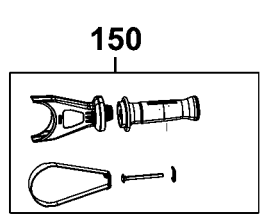

## Parts List for DCH481X2 Type 1

Item Number	Part Number	Description	Qty Required
2	N491979	PISTON ASSEMBLY	1
11	327575-00	SLEEVE	1
12	330003-05	BEARING,BALL	2
13	N495599	SEAL	1
14	577745-01	BALL BEARING	1
15	488147-01	CIRCLIP	1
16	N495401	ROTOR	1
26	N446701	PISTON RING	1
27	N487314	O-RING	3
28	N491986	RAM	1
30	N571916	SPINDLE ASSEMBLY	1
30	N571895	SPINDLE KIT	1
31	N410350	O-RING	1
32	N431706	BUSH	1
33	N410349	O-RING	1
34	N431708	WASHER	1
35	N545367	SPACER	1
35	N440708	WASHER	2
36	N504457	DAMPER	1
36	N504216	DAMPER	1
37	N536109	BALL BEARING	1
37	N446368	BALL BEARING	1
38	N492498	BEAT PIECE	1
39	N244259	SEAL	1
41	N571895	SPINDLE KIT	1
41	N422540	SPINDLE	1
42	N506088	HOUSING	1

## Parts List for DCH481X2 Type 1

Item Number	Part Number	Description	Qty Required
44	N410187	BEVEL GEAR	1
45	N410188	SLEEVE	1
46	N433094	SLEEVE	1
47	N437808	SPRING	1
48	N437814	SPRING	1
49	N460603	SUPPORT	1
51	N432556	O-RING	1
52	N526257	SLEEVE	1
53	327141-00	SEAL,LIP	1
54	N432870	CIRCLIP	1
55	N439579	FRONT CAP	1
56	N492496	CRANKSHAFT	1
57	323711-26	RING,O	1
59	N432869	CIRCLIP	1
60	N199272	SPRING	1
61	N406228	SLEEVE	1
62	N450900	PIN	1
63	N422799	SELECTOR FORK	1
64	N553858	O-RING	1
65	N435997	ECCENTRIC	1
66	N422798	PLATE	1
67	N422797	PLATE	1
68	N445171	SCREW	4
70	N492837	CLUTCH ASSEMBLY	1
79	N492874	GEAR	1
80	N422796	GASKET	1
81	N491766	GEAR HOUSING	1