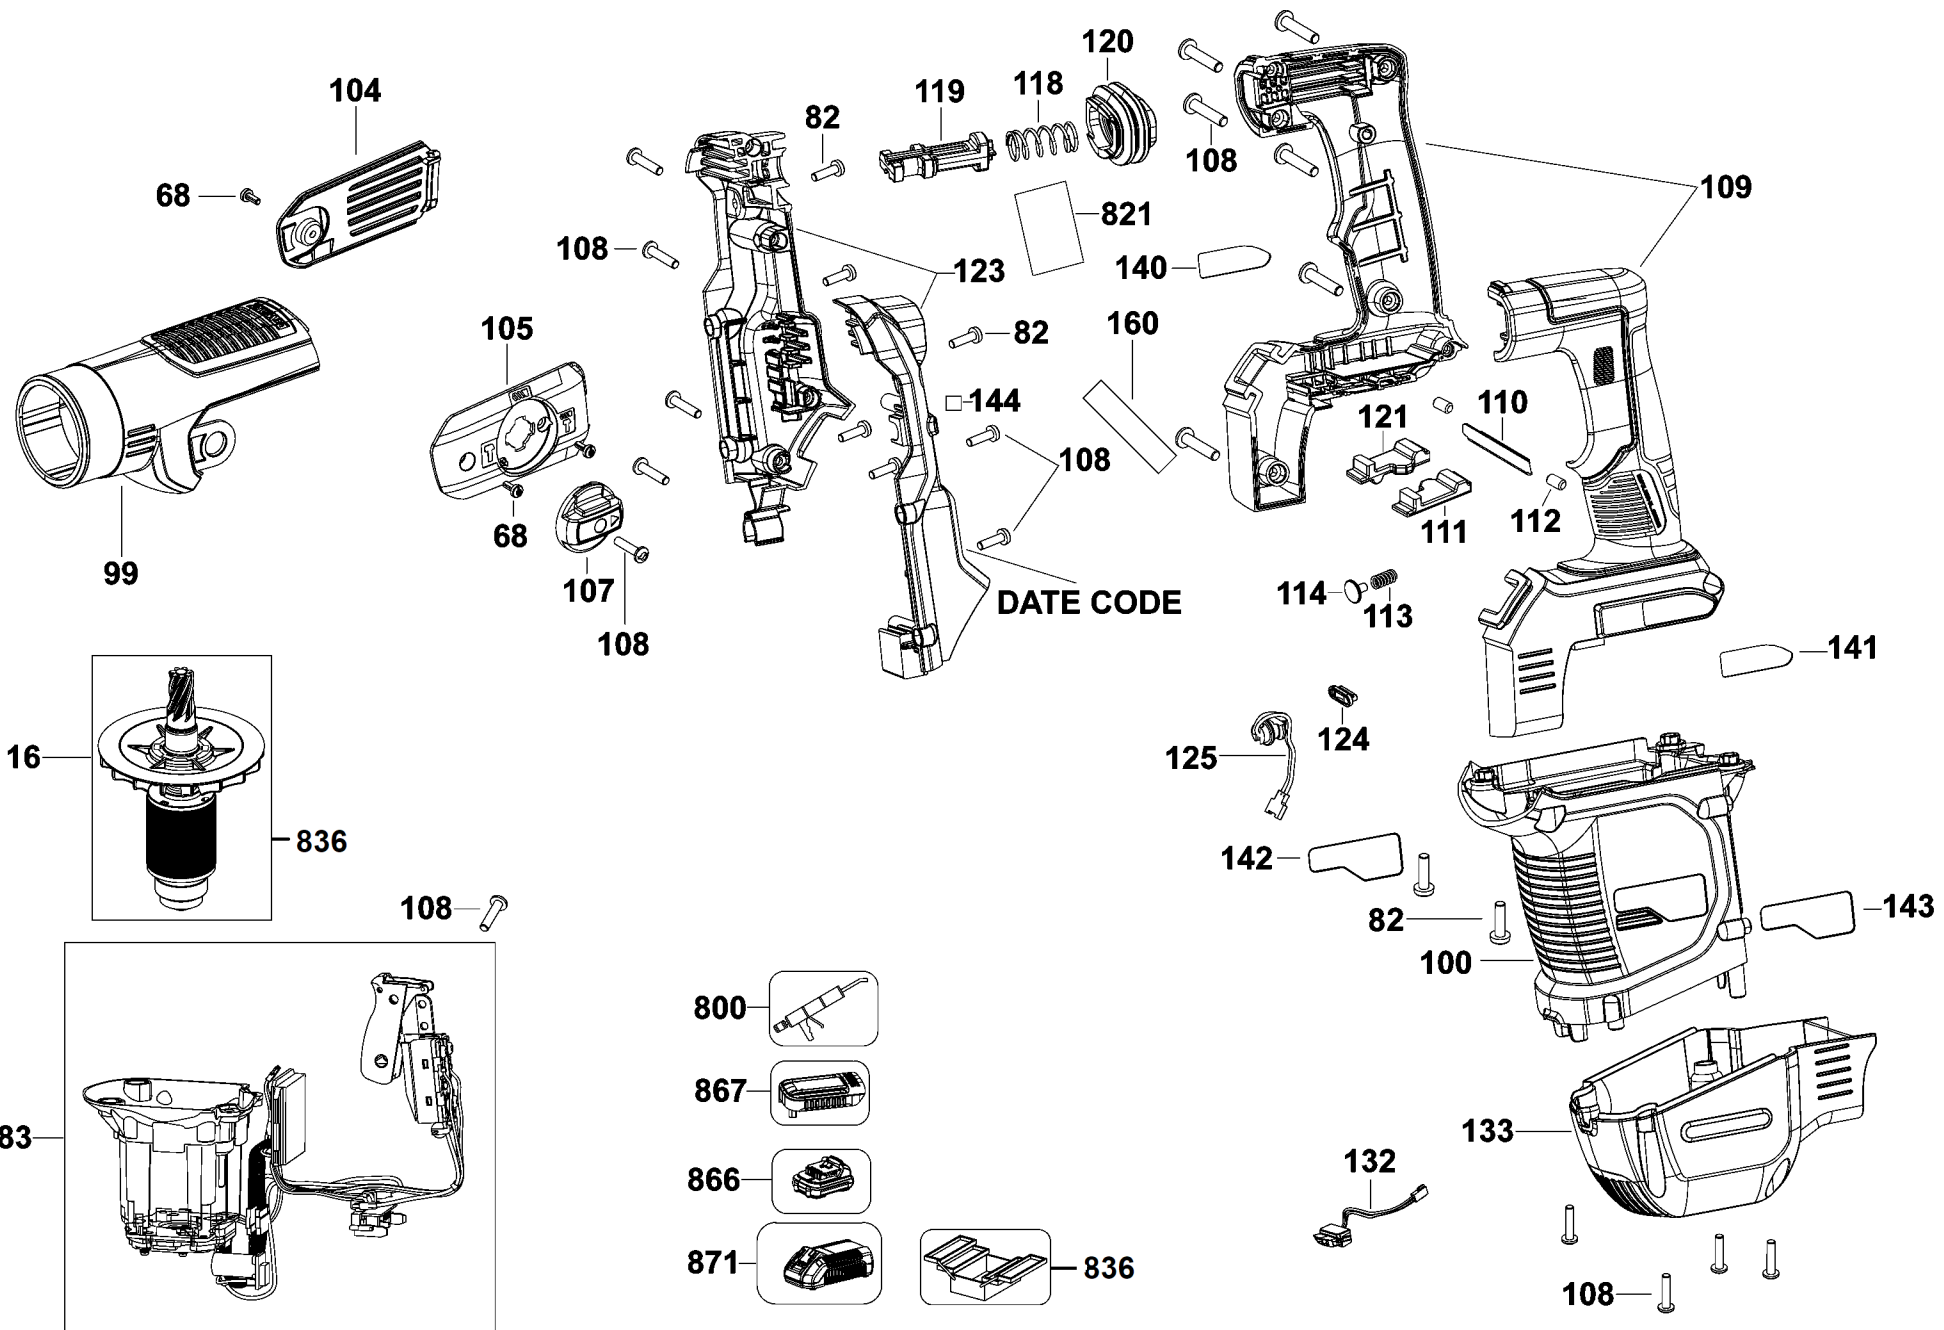

Parts List for DCH481X2 Type 1

Item Number	Part Number	Description	Qty Required
2	N491979	PISTON ASSEMBLY	1
11	327575-00	SLEEVE	1
12	330003-05	BEARING,BALL	2
13	N495599	SEAL	1
14	577745-01	BALL BEARING	1
15	488147-01	CIRCLIP	1
16	N495401	ROTOR	1
26	N446701	PISTON RING	1
27	N487314	O-RING	3
28	N491986	RAM	1
30	N571916	SPINDLE ASSEMBLY	1
30	N571895	SPINDLE KIT	1
31	N410350	O-RING	1
32	N431706	BUSH	1
33	N410349	O-RING	1
34	N431708	WASHER	1
35	N545367	SPACER	1
35	N440708	WASHER	2
36	N504457	DAMPER	1
36	N504216	DAMPER	1
37	N536109	BALL BEARING	1
37	N446368	BALL BEARING	1
38	N492498	BEAT PIECE	1
39	N244259	SEAL	1
41	N571895	SPINDLE KIT	1
41	N422540	SPINDLE	1
42	N506088	HOUSING	1