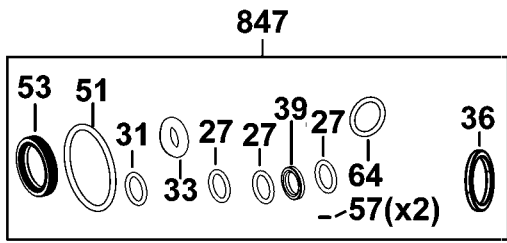

## Parts List for DCH481X2 Type 1

Item Number	Part Number	Description	Qty Required
2	N491979	PISTON ASSEMBLY	1
11	327575-00	SLEEVE	1
12	330003-05	BEARING,BALL	2
13	N495599	SEAL	1
14	577745-01	BALL BEARING	1
15	488147-01	CIRCLIP	1
16	N495401	ROTOR	1
26	N446701	PISTON RING	1
27	N487314	O-RING	3
28	N491986	RAM	1
30	N571916	SPINDLE ASSEMBLY	1
30	N571895	SPINDLE KIT	1
31	N410350	O-RING	1
32	N431706	BUSH	1
33	N410349	O-RING	1
34	N431708	WASHER	1
35	N545367	SPACER	1
35	N440708	WASHER	2
36	N504457	DAMPER	1
36	N504216	DAMPER	1
37	N536109	BALL BEARING	1
37	N446368	BALL BEARING	1
38	N492498	BEAT PIECE	1
39	N244259	SEAL	1
41	N571895	SPINDLE KIT	1
41	N422540	SPINDLE	1
42	N506088	HOUSING	1

## Parts List for DCH481X2 Type 1

Item Number	Part Number	Description	Qty Required
44	N410187	BEVEL GEAR	1
45	N410188	SLEEVE	1
46	N433094	SLEEVE	1
47	N437808	SPRING	1
48	N437814	SPRING	1
49	N460603	SUPPORT	1
51	N432556	O-RING	1
52	N526257	SLEEVE	1
53	327141-00	SEAL,LIP	1
54	N432870	CIRCLIP	1
55	N439579	FRONT CAP	1
56	N492496	CRANKSHAFT	1
57	323711-26	RING,O	1
59	N432869	CIRCLIP	1
60	N199272	SPRING	1
61	N406228	SLEEVE	1
62	N450900	PIN	1
63	N422799	SELECTOR FORK	1
64	N553858	O-RING	1
65	N435997	ECCENTRIC	1
66	N422798	PLATE	1
67	N422797	PLATE	1
68	N445171	SCREW	4
70	N492837	CLUTCH ASSEMBLY	1
79	N492874	GEAR	1
80	N422796	GASKET	1
81	N491766	GEAR HOUSING	1