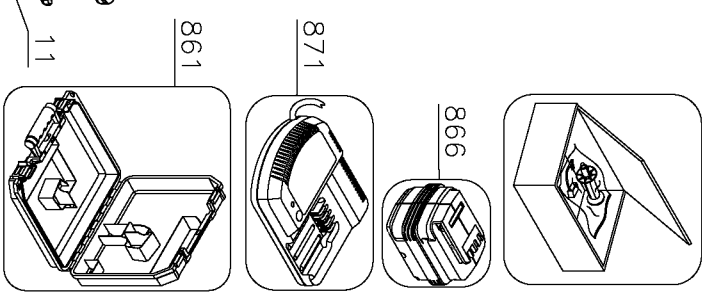

DATE CODE

## Parts List for DCD797B Type 1

Item Number	Part Number	Description	Qty Required
1	N438603	TRANSMISSION ASSY.	1
2	N497370	HOUSINGS	1
3	N559230	SWITCH & MODULE	1
4	N559235	MODULE	1
5	N399342	FWD/REV BUTTON	1
6	N196034	CHUCK,KEYLESS	1
8	682211-00	SCREW PLASTITE	9
9	N268241	BELT HOOK KIT	1
10	N268199	BIT CLIP HOLDER	1
11	N042665	MACHINE SCREW	2
13	N377990	SCREW	4
14	N014681	DETENT SPRING	2
15	N470512	SWITCH PANEL	1
24	N485905	LABEL	1
25	N529491	RATING LABEL	1
30	N397466	SHIFTER BUTTON	1
861	N494456	KITBOX	1
866	DCB203	BATTERY PACK	2
871	DCB115	CHARGER	1
876	N601289	LANYARD	1
876	N547085	LANYARD	1