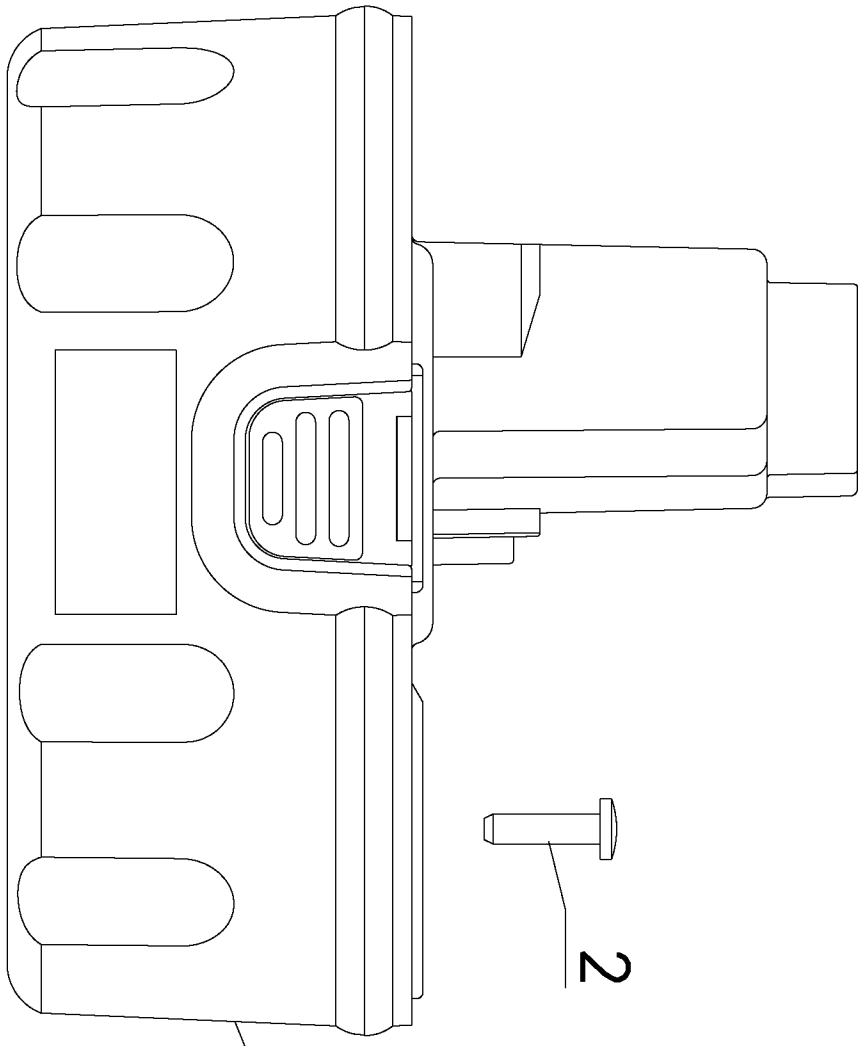

1

3

2

1

Parts List for DC9096 Type 1

Item Number	Part Number	Description	Qty Required
1	622959-00	REPAIR KIT	1
2	153007-00	SCREW	5
3	645221-00	BATTERY CAP	1