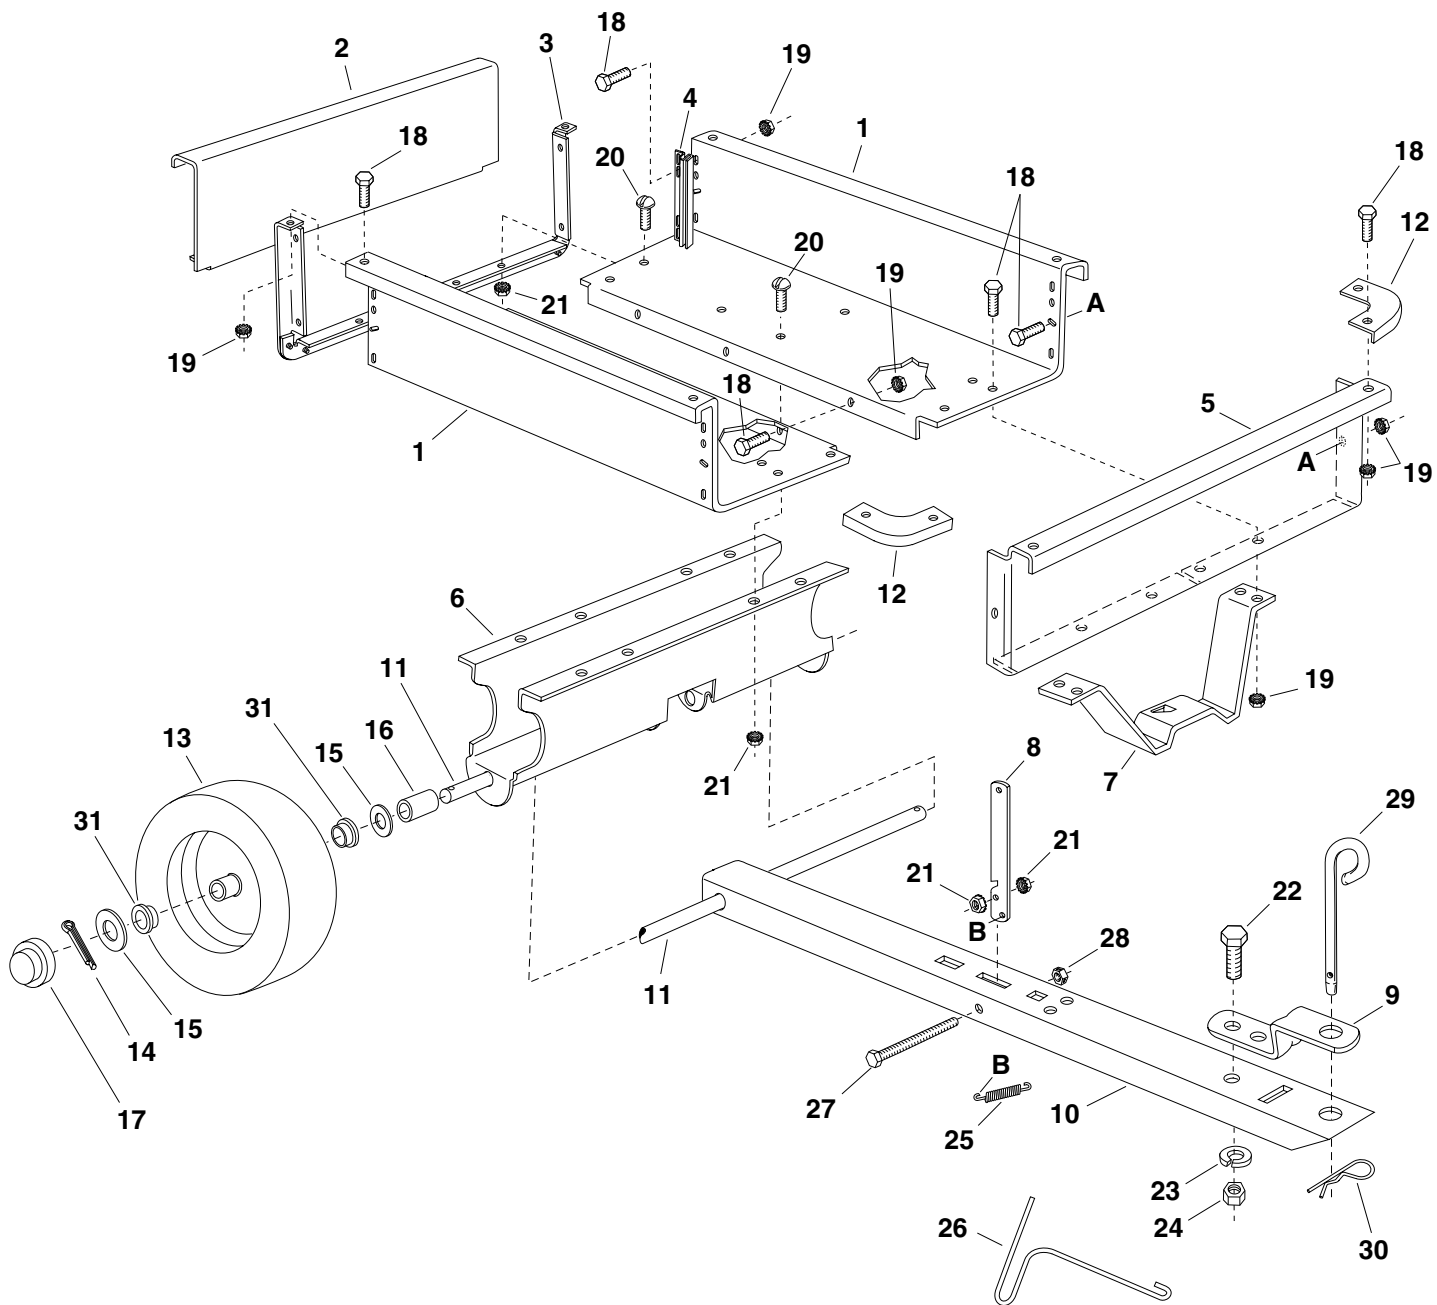

REPAIR PARTS FOR UTILITY CARTS MODELS 45-01011, 190-653A, 45-01713 & 190-368B

REPAIR PARTS LIST FOR UTILITY CARTS MODELS 45-01011, 190-653A, 45-01713 & 190-368B

REF. NO.	PART NO.	DESCRIPTION	45-01011 190-653A	45-01713 190-368B
1	23985	Cart Body	2	2
2	23502	Tailgate	1	1
3	62458	Tailgate Reinforcement Bracket	1	1
4	23548	Guide, Tailgate	2	2
5	23492	Front Panel	1	1
6	23506	Wheel Support	1	----
	23507	Wheel Support	----	1
7	24497	Latch Stand Bracket	1	1
8	24498	Latch Lock Lever	1	1
9	23014	Hitch Bracket	1	1
10	24749	Draw Bar Tongue	1	----
	24750	Draw Bar Tongue	----	1
11	24896	Axle, Wheel 3/4" Dia.	1	----
	24897	Axle, Wheel 1" Dia.	----	1
12	23484	Cap, Front Corner	2	2
13	43008	Wheel, 16/4.00 x 8.00	2	----
	46272	Wheel, 15/6.00 x 8.00	----	2
14	43010	Cotter Pin, 1/8" Dia. x 1" *	2	----
	43093	Cotter Pin, 1/8" Dia. x 1-1/2" *	----	2
15	43009	Washer, Flat 3/4" *	4	----
	43601	Washer, Flat 1" *	----	4
16	44678	Spacer Tube, 1-1/4" O.D. x 2" Lg.	----	2
17	43014	Hub Cap	2	2
18	43175	Hex Bolt, 1/4-20 x 1/2" *	21	21
19	46978	Hex Nut, 1/4-20 (SEMS)	21	21
20	43814	Truss Hd. Bolt, 5/16-18 x 3/4" Lg.*	12	12
21	46980	Hex Nut, 5/16-18 (SEMS)	14	14
22	43001	Hex Bolt, 3/8-16 x 1" Lg. *	1	1
23	43003	Lock Washer, 3/8" *	1	1
24	43015	Hex nut, 3/8-16 *	1	1
25	47408	Extension Spring	1	1
26	47622	Spring Puller Tool	1	1
27	47407	Hex Bolt, 5/16-18 x 3-3/4*	1	1
28	43064	Hex Lock Nut, 5/16-18*	1	1
29	23353	Hitch Pin	1	1
30	43343	Hair Cotter Pin, 1/8" (#4) *	1	1
31	44264	Wheel Bearing	4	----
	44488	Wheel Bearing	----	4
	48459	Owner's Manual	1	1

* Purchase Common Hardware Locally

SpeedPart *the fastest way to purchase parts* www.speedepart.com