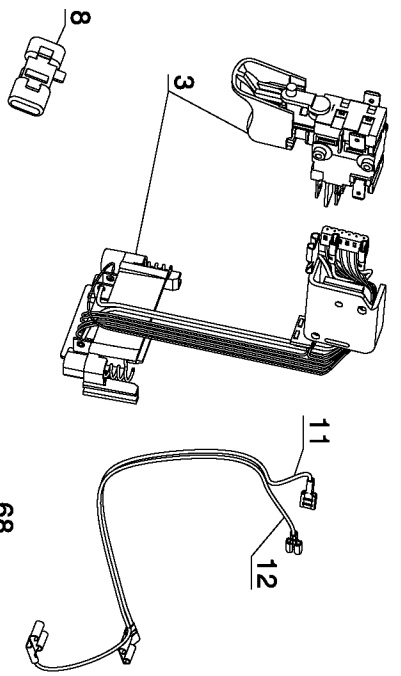

821

856

866

871

800

861

816

Parts List for DC318K Type 1

Item Number	Part Number	Description	Qty Required
1	586202-03	MOTOR ASSEMBLY	1
2	389025-04	BRUSH PAIR KIT	1
3	494321-00	SWITCH ASSEMBLY	1
4	329810-00	FAN	1
5	496428-00	BAFFLE	1
6	156179-01	SCREW,TAPTITE	3
7	330045-15	SCREW,M5X20	4
8	630830-00	LOCK-OFF BUTTON	1
10	490989-00	PINION	1
11	635587-00	LEADWIRE	1
12	635588-00	LEADWIRE	1
15	330065-07	SCREW	7
16	494319-00	CLAMSHELL SET	1
17	581269-00	GUARD	1
20	324006-00	SCREW	4
21	581577-00	CASTING	1
22	584627-00	PIN	1
23	581418-00	SPRING	1
24	589055-00	ACTUATOR	1
25	000000-00	No Longer Available	1
26	581244-00	GASKET	1
27	330045-09	SCREW	2
30	330045-06	SCREW	2
31	582837-00	BOLT	2
32	586203-00	BLADE CLAMP	1
33	582262-00	SEAL	1
34	582263-00	FELT SEAL	1