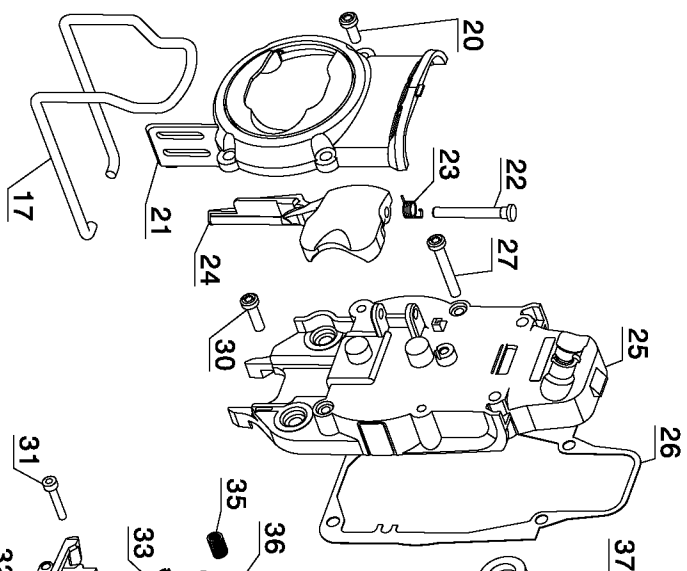

821

856

866

871

800

861

816

Parts List for DC318K Type 1

Item Number	Part Number	Description	Qty Required
1	586202-03	MOTOR ASSEMBLY	1
2	389025-04	BRUSH PAIR KIT	1
3	494321-00	SWITCH ASSEMBLY	1
4	329810-00	FAN	1
5	496428-00	BAFFLE	1
6	156179-01	SCREW,TAPTITE	3
7	330045-15	SCREW,M5X20	4
8	630830-00	LOCK-OFF BUTTON	1
10	490989-00	PINION	1
11	635587-00	LEADWIRE	1
12	635588-00	LEADWIRE	1
15	330065-07	SCREW	7
16	494319-00	CLAMSHELL SET	1
17	581269-00	GUARD	1
20	324006-00	SCREW	4
21	581577-00	CASTING	1
22	584627-00	PIN	1
23	581418-00	SPRING	1
24	589055-00	ACTUATOR	1
25	000000-00	No Longer Available	1
26	581244-00	GASKET	1
27	330045-09	SCREW	2
30	330045-06	SCREW	2
31	582837-00	BOLT	2
32	586203-00	BLADE CLAMP	1
33	582262-00	SEAL	1
34	582263-00	FELT SEAL	1