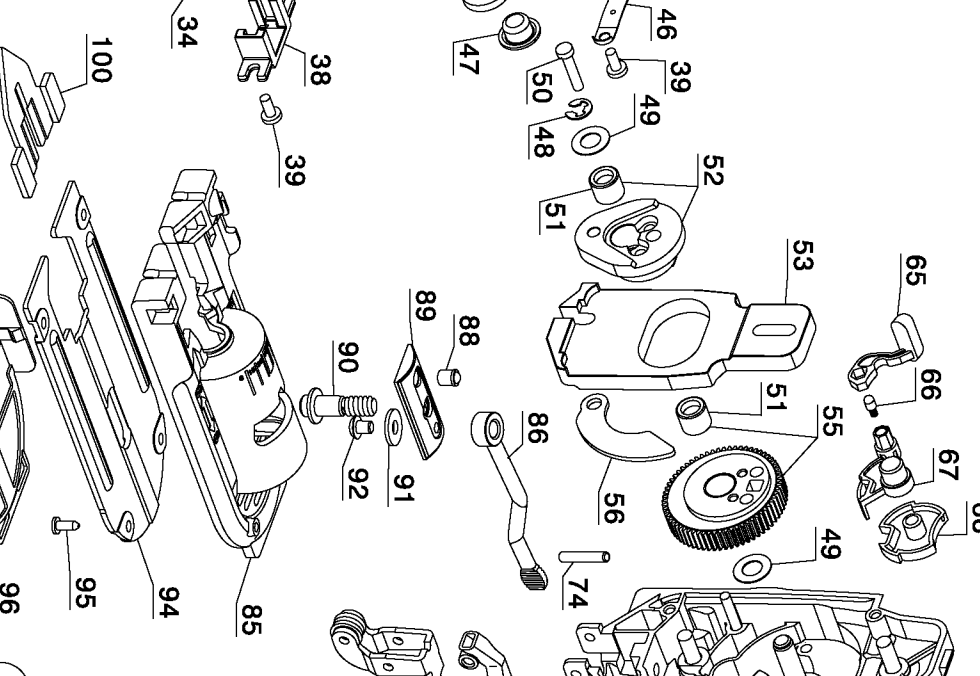

821

856

866

871

800

861

816

Parts List for DC318K Type 1

Item Number	Part Number	Description	Qty Required
1	586202-03	MOTOR ASSEMBLY	1
2	389025-04	BRUSH PAIR KIT	1
3	494321-00	SWITCH ASSEMBLY	1
4	329810-00	FAN	1
5	496428-00	BAFFLE	1
6	156179-01	SCREW,TAPTITE	3
7	330045-15	SCREW,M5X20	4
8	630830-00	LOCK-OFF BUTTON	1
10	490989-00	PINION	1
11	635587-00	LEADWIRE	1
12	635588-00	LEADWIRE	1
15	330065-07	SCREW	7
16	494319-00	CLAMSHELL SET	1
17	581269-00	GUARD	1
20	324006-00	SCREW	4
21	581577-00	CASTING	1
22	584627-00	PIN	1
23	581418-00	SPRING	1
24	589055-00	ACTUATOR	1
25	000000-00	No Longer Available	1
26	581244-00	GASKET	1
27	330045-09	SCREW	2
30	330045-06	SCREW	2
31	582837-00	BOLT	2
32	586203-00	BLADE CLAMP	1
33	582262-00	SEAL	1
34	582263-00	FELT SEAL	1