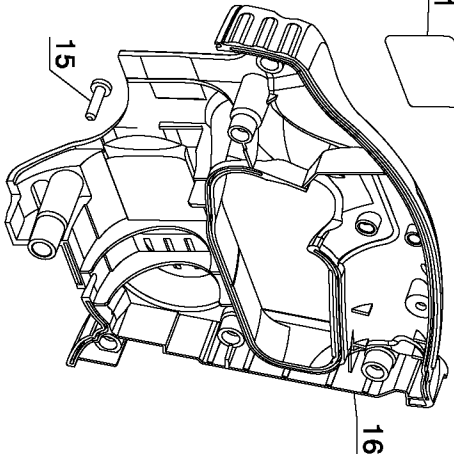

821

856

866

871

800

861

816

Parts List for DC318K Type 1

Item Number	Part Number	Description	Qty Required
1	586202-03	MOTOR ASSEMBLY	1
2	389025-04	BRUSH PAIR KIT	1
3	494321-00	SWITCH ASSEMBLY	1
4	329810-00	FAN	1
5	496428-00	BAFFLE	1
6	156179-01	SCREW,TAPTITE	3
7	330045-15	SCREW,M5X20	4
8	630830-00	LOCK-OFF BUTTON	1
10	490989-00	PINION	1
11	635587-00	LEADWIRE	1
12	635588-00	LEADWIRE	1
15	330065-07	SCREW	7
16	494319-00	CLAMSHELL SET	1
17	581269-00	GUARD	1
20	324006-00	SCREW	4
21	581577-00	CASTING	1
22	584627-00	PIN	1
23	581418-00	SPRING	1
24	589055-00	ACTUATOR	1
25	000000-00	No Longer Available	1
26	581244-00	GASKET	1
27	330045-09	SCREW	2
30	330045-06	SCREW	2
31	582837-00	BOLT	2
32	586203-00	BLADE CLAMP	1
33	582262-00	SEAL	1
34	582263-00	FELT SEAL	1