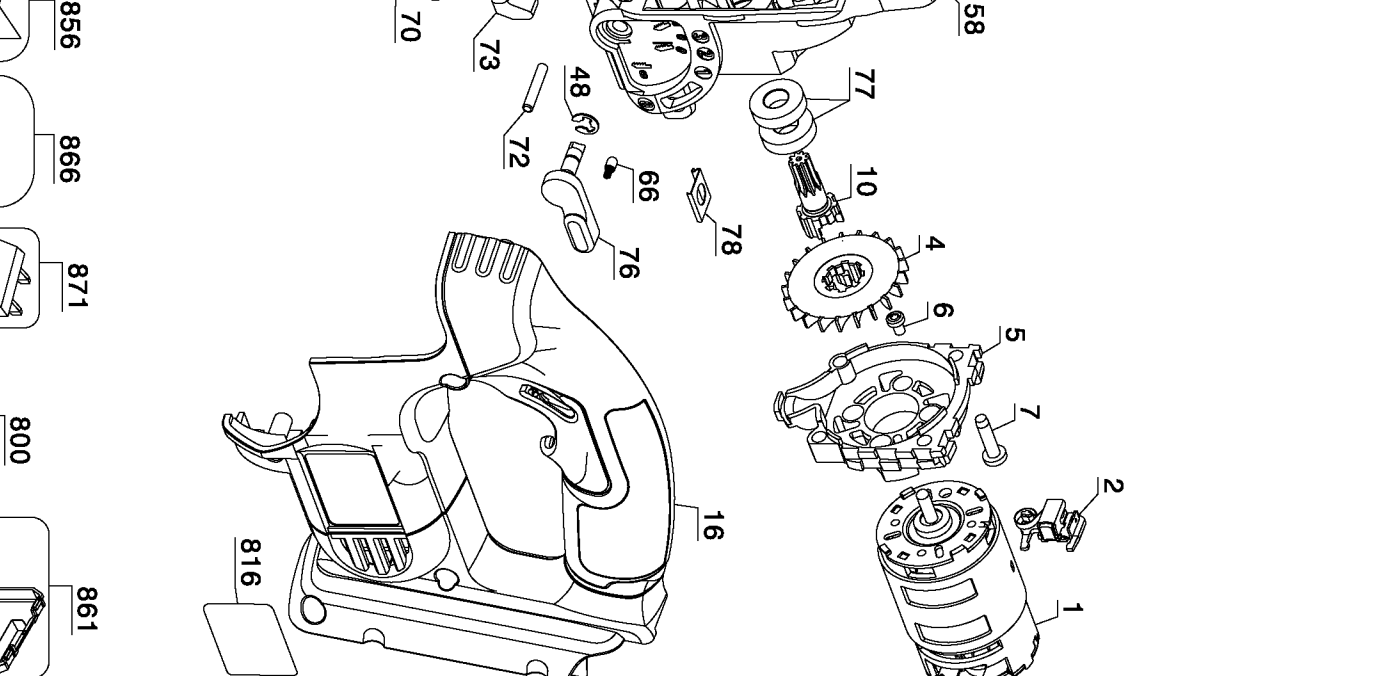

821

856

866

871

800

861

816

Parts List for DC318K Type 1

Item Number	Part Number	Description	Qty Required
1	586202-03	MOTOR ASSEMBLY	1
2	389025-04	BRUSH PAIR KIT	1
3	494321-00	SWITCH ASSEMBLY	1
4	329810-00	FAN	1
5	496428-00	BAFFLE	1
6	156179-01	SCREW,TAPTITE	3
7	330045-15	SCREW,M5X20	4
8	630830-00	LOCK-OFF BUTTON	1
10	490989-00	PINION	1
11	635587-00	LEADWIRE	1
12	635588-00	LEADWIRE	1
15	330065-07	SCREW	7
16	494319-00	CLAMSHELL SET	1
17	581269-00	GUARD	1
20	324006-00	SCREW	4
21	581577-00	CASTING	1
22	584627-00	PIN	1
23	581418-00	SPRING	1
24	589055-00	ACTUATOR	1
25	000000-00	No Longer Available	1
26	581244-00	GASKET	1
27	330045-09	SCREW	2
30	330045-06	SCREW	2
31	582837-00	BOLT	2
32	586203-00	BLADE CLAMP	1
33	582262-00	SEAL	1
34	582263-00	FELT SEAL	1