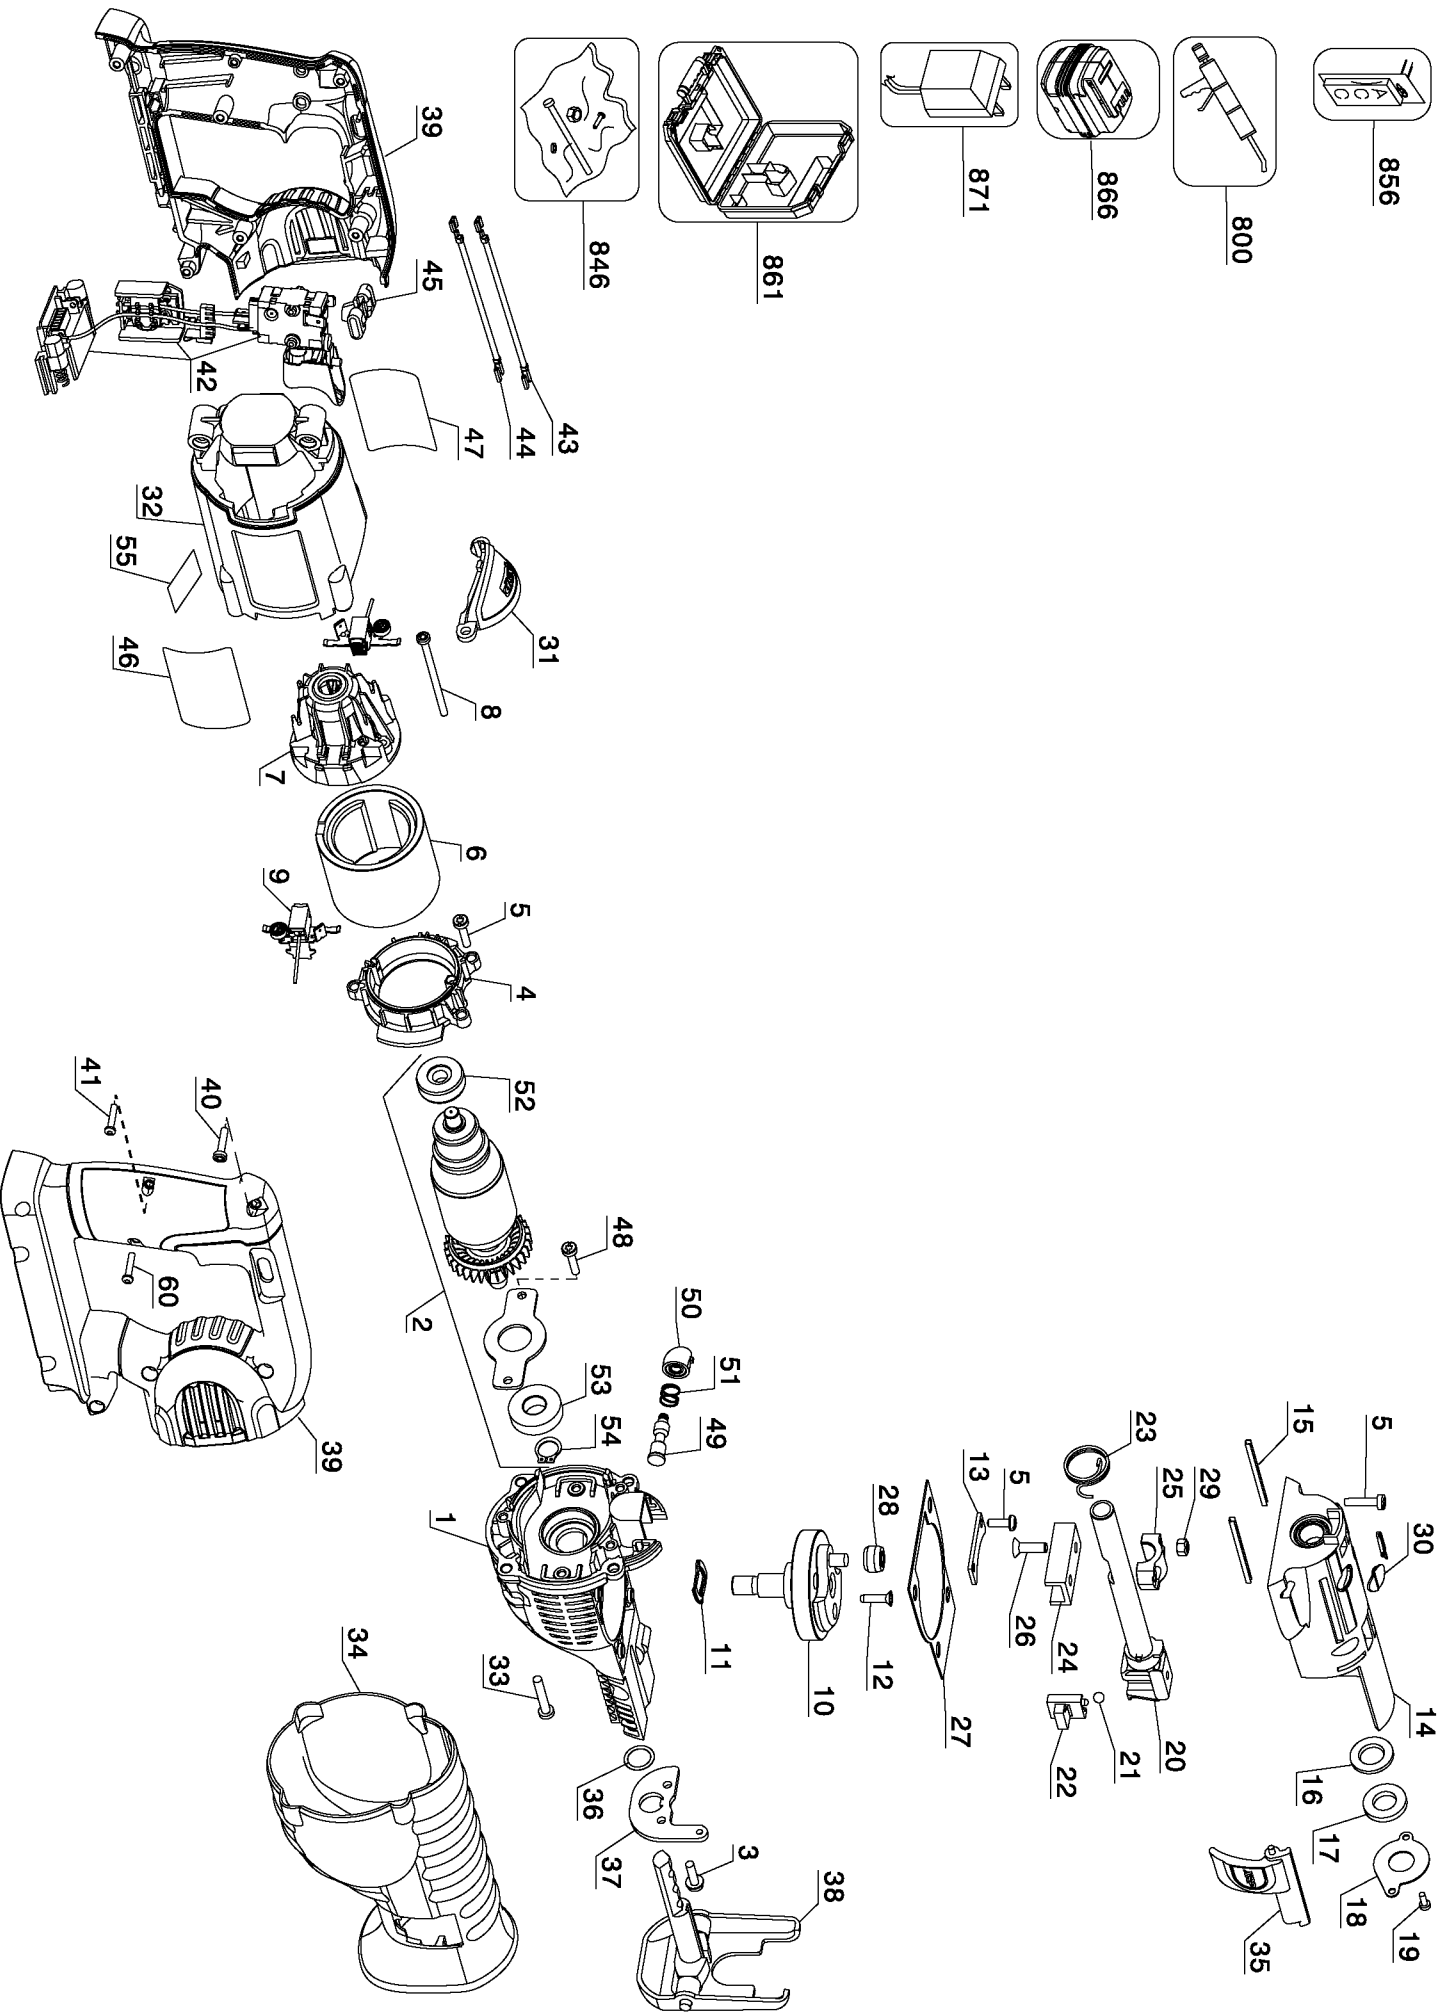

856

800

866

871

861

846

Parts List for DC315K Type 1

Item Number	Part Number	Description	Qty Required
1	613138-00SV	GEAR CASE ASSY.	1
2	629923-28	ARMATURE&BRGS.	1
3	142940-00	SCREW	2
4	613137-00	FAN BAFFLE	1
5	613619-00	SCREW,THD.FORM	9
6	611202-00SV	MAGNET RING	1
7	610107-00	BEARING SUPPORT	1
8	330019-25	SCREW,THD.FORM	2
9	610126-00	BRUSH BOX	2
10	615940-00SV	GEAR & SPINDLE	1
11	619618-00	WAVY WASHER	1
12	622484-00	FLAT HD SCREW	3
13	621173-00	SUPPORT PLATE	1
14	N027851SV	GEARCASE COVER	1
15	621979-00	WEAR STRIP	2
16	618733-00	SHAFT SEAL	1
17	618477-00	FELT SEAL	1
18	N020720	SEAL PLATE	1
19	330045-43	SCREW,TAPTITE	1
20	N026647	SHAFT SERVICE KIT	1
21	000903-00	BALL	1
22	622647-00	SLIDER	1
23	622659-00	TORSION SPRING	1
24	N026647	SHAFT SERVICE KIT	1
25	617000-00	SADDLE	1
26	622486-00	FLAT HD SCREW	2
27	N063272	GASKET	1

Parts List for DC315K Type 1

Item Number	Part Number	Description	Qty Required
28	N021857	BEARING	1
29	622485-00	LOCKNUT	2
30	621927-00	COVER	2
31	630958-00	INSERT	1
32	629919-00	MOTOR HOUSING	1
33	330019-45	SCREW	4
34	N084697	BOOT	1
35	631014-28	LEVER ASSY.	1
36	50049-00	O RING	1
37	617008-00	BRACKET	1
38	623511-01	SHOE ASSEMBLY	1
39	000000-00	No Longer Available	1
40	330019-03	SCREW	6
41	682211-00	SCREW,TORX	1
42	645229-01SV	SWITCH ASSY	1
43	634813-00	LEADWIRE ASSY.	1
44	634651-00	LEADWIRE ASSY.	1
45	630830-00	LOCK-OFF BUTTON	1
46	632248-00	IDENT. LABEL	1
47	646005-00	NAMEPLATE	1
48	330045-45	SCREW	2
49	615983-00	LOCK PIN	1
50	617733-00	CAP	1
51	618427-00	SPRING	1
52	391032-00	BEARING & BOOT	1
53	330003-64	BALL BEARING	1
54	696060-00	SNAP RING	1

Parts List for DC315K Type 1

Item Number	Part Number	Description	Qty Required
55	646547-00	WARNING LABEL	1
60	330019-03	SCREW	1
800	286436-00	GREASE	1
856	628977-00	BLADE PACK	1
861	648633-00	KITBOX	1
866	DC9280	BATTERY PACK	1
871	DC9000	CHARGER	1