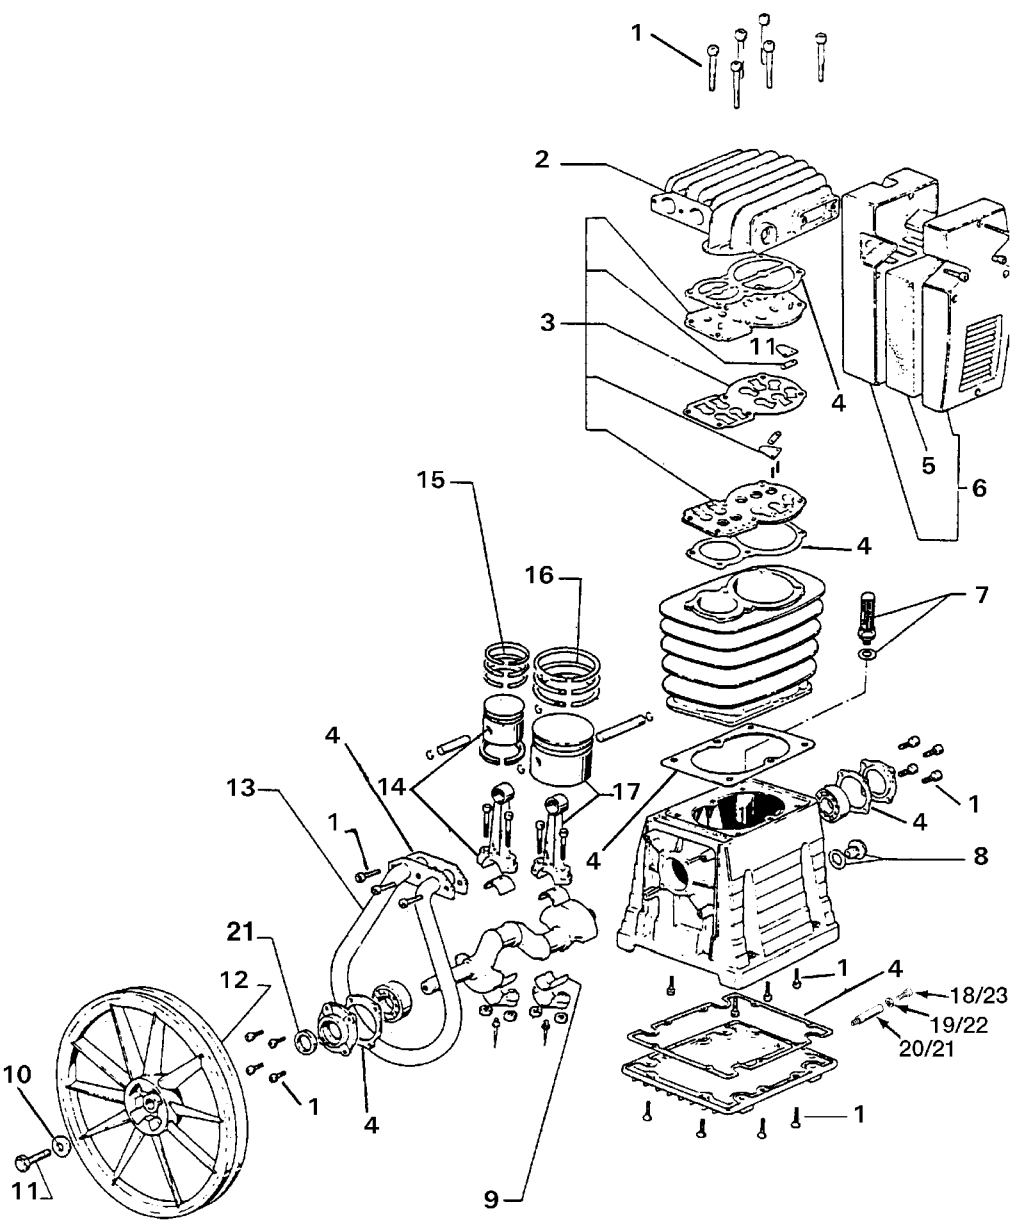

Parts List for DACE-7161 Type 1

Item Number	Part Number	Description	Qty Required
1	ABP-8226501	KIT HARDWARE ABAC B5	1
2	ABP-5961405	HEAD	1
3	ABP-5940050	KIT VALVE PLATE ABAC	1
4	D20567	KIT EXTENSION DRAIN	1
5	ABP-5281100	FILTER	1
6	ABP-5981000	ASSY FILTER ABAC B59	1
7	ABP-9024011	OIL FILTER PLUG (ABA	1
8	ABP-9022003	ASSY SIGHT GLASS	1
9	5140026-18	BEARING SPLIT CONN R	2
10	BAL-1000417	WASHER FLYWHEEL NS39	1
11	ABP-9110022	SCREW FLYWHEEL	1
12	ABP-4000101	FLYWHEEL ABAC B5900	1
13	ABP-5962020	INTERCOOLER	1
14	ABP-8226502	RING RUNNING GEAR HP	1
15	ABP-8227093	KIT HP RING	1
16	ABP-8227092	KIT LP RING	1
17	ABP-8226503	KIT RUNNING GEAR LP	1
18	ABP-9101164	SCREW M10-1.5X15 SKT	1
19	ABP-9162030	SEAL DRAIN PLUG	1
20	D20567	KIT EXTENSION DRAIN	1
21	ABP-9163020	SEAL CRANKSHAFT	1
501	000000-00	No Longer Available	4
502	000000-00	No Longer Available	1
503	SSP-7824	ASSY NUT SLEEVE 5/8	2
504	000000-00	No Longer Available	1
505	SSP-6461	ELBOW 1/2NPT X 5/8 T	1
506	5140117-64	BUSHING 3/4NPT M 1/2	1