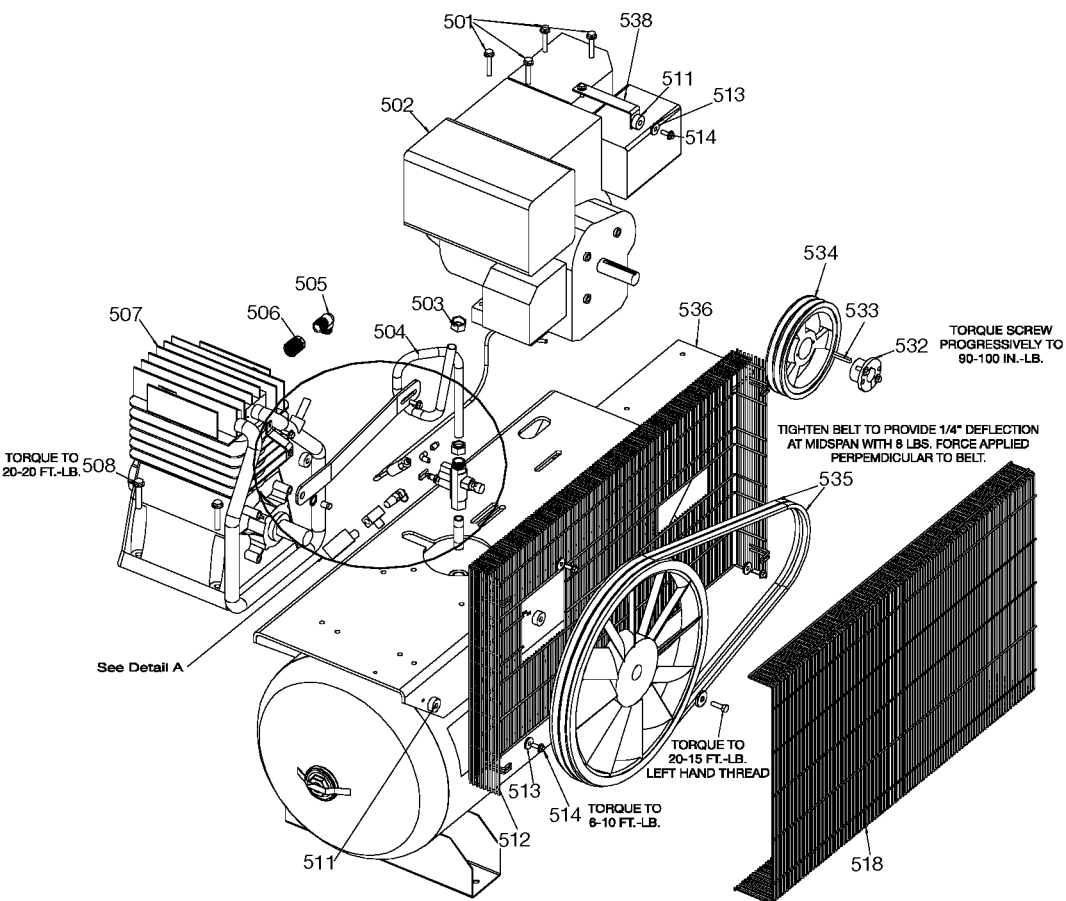

Detail A

Parts List for DACE-7161 Type 1

Item Number	Part Number	Description	Qty Required
1	ABP-8226501	KIT HARDWARE ABAC B5	1
2	ABP-5961405	HEAD	1
3	ABP-5940050	KIT VALVE PLATE ABAC	1
4	D20567	KIT EXTENSION DRAIN	1
5	ABP-5281100	FILTER	1
6	ABP-5981000	ASSY FILTER ABAC B59	1
7	ABP-9024011	OIL FILTER PLUG (ABA	1
8	ABP-9022003	ASSY SIGHT GLASS	1
9	5140026-18	BEARING SPLIT CONN R	2
10	BAL-1000417	WASHER FLYWHEEL NS39	1
11	ABP-9110022	SCREW FLYWHEEL	1
12	ABP-4000101	FLYWHEEL ABAC B5900	1
13	ABP-5962020	INTERCOOLER	1
14	ABP-8226502	RING RUNNING GEAR HP	1
15	ABP-8227093	KIT HP RING	1
16	ABP-8227092	KIT LP RING	1
17	ABP-8226503	KIT RUNNING GEAR LP	1
18	ABP-9101164	SCREW M10-1.5X15 SKT	1
19	ABP-9162030	SEAL DRAIN PLUG	1
20	D20567	KIT EXTENSION DRAIN	1
21	ABP-9163020	SEAL CRANKSHAFT	1
501	000000-00	No Longer Available	4
502	000000-00	No Longer Available	1
503	SSP-7824	ASSY NUT SLEEVE 5/8	2
504	000000-00	No Longer Available	1
505	SSP-6461	ELBOW 1/2NPT X 5/8 T	1
506	5140117-64	BUSHING 3/4NPT M 1/2	1