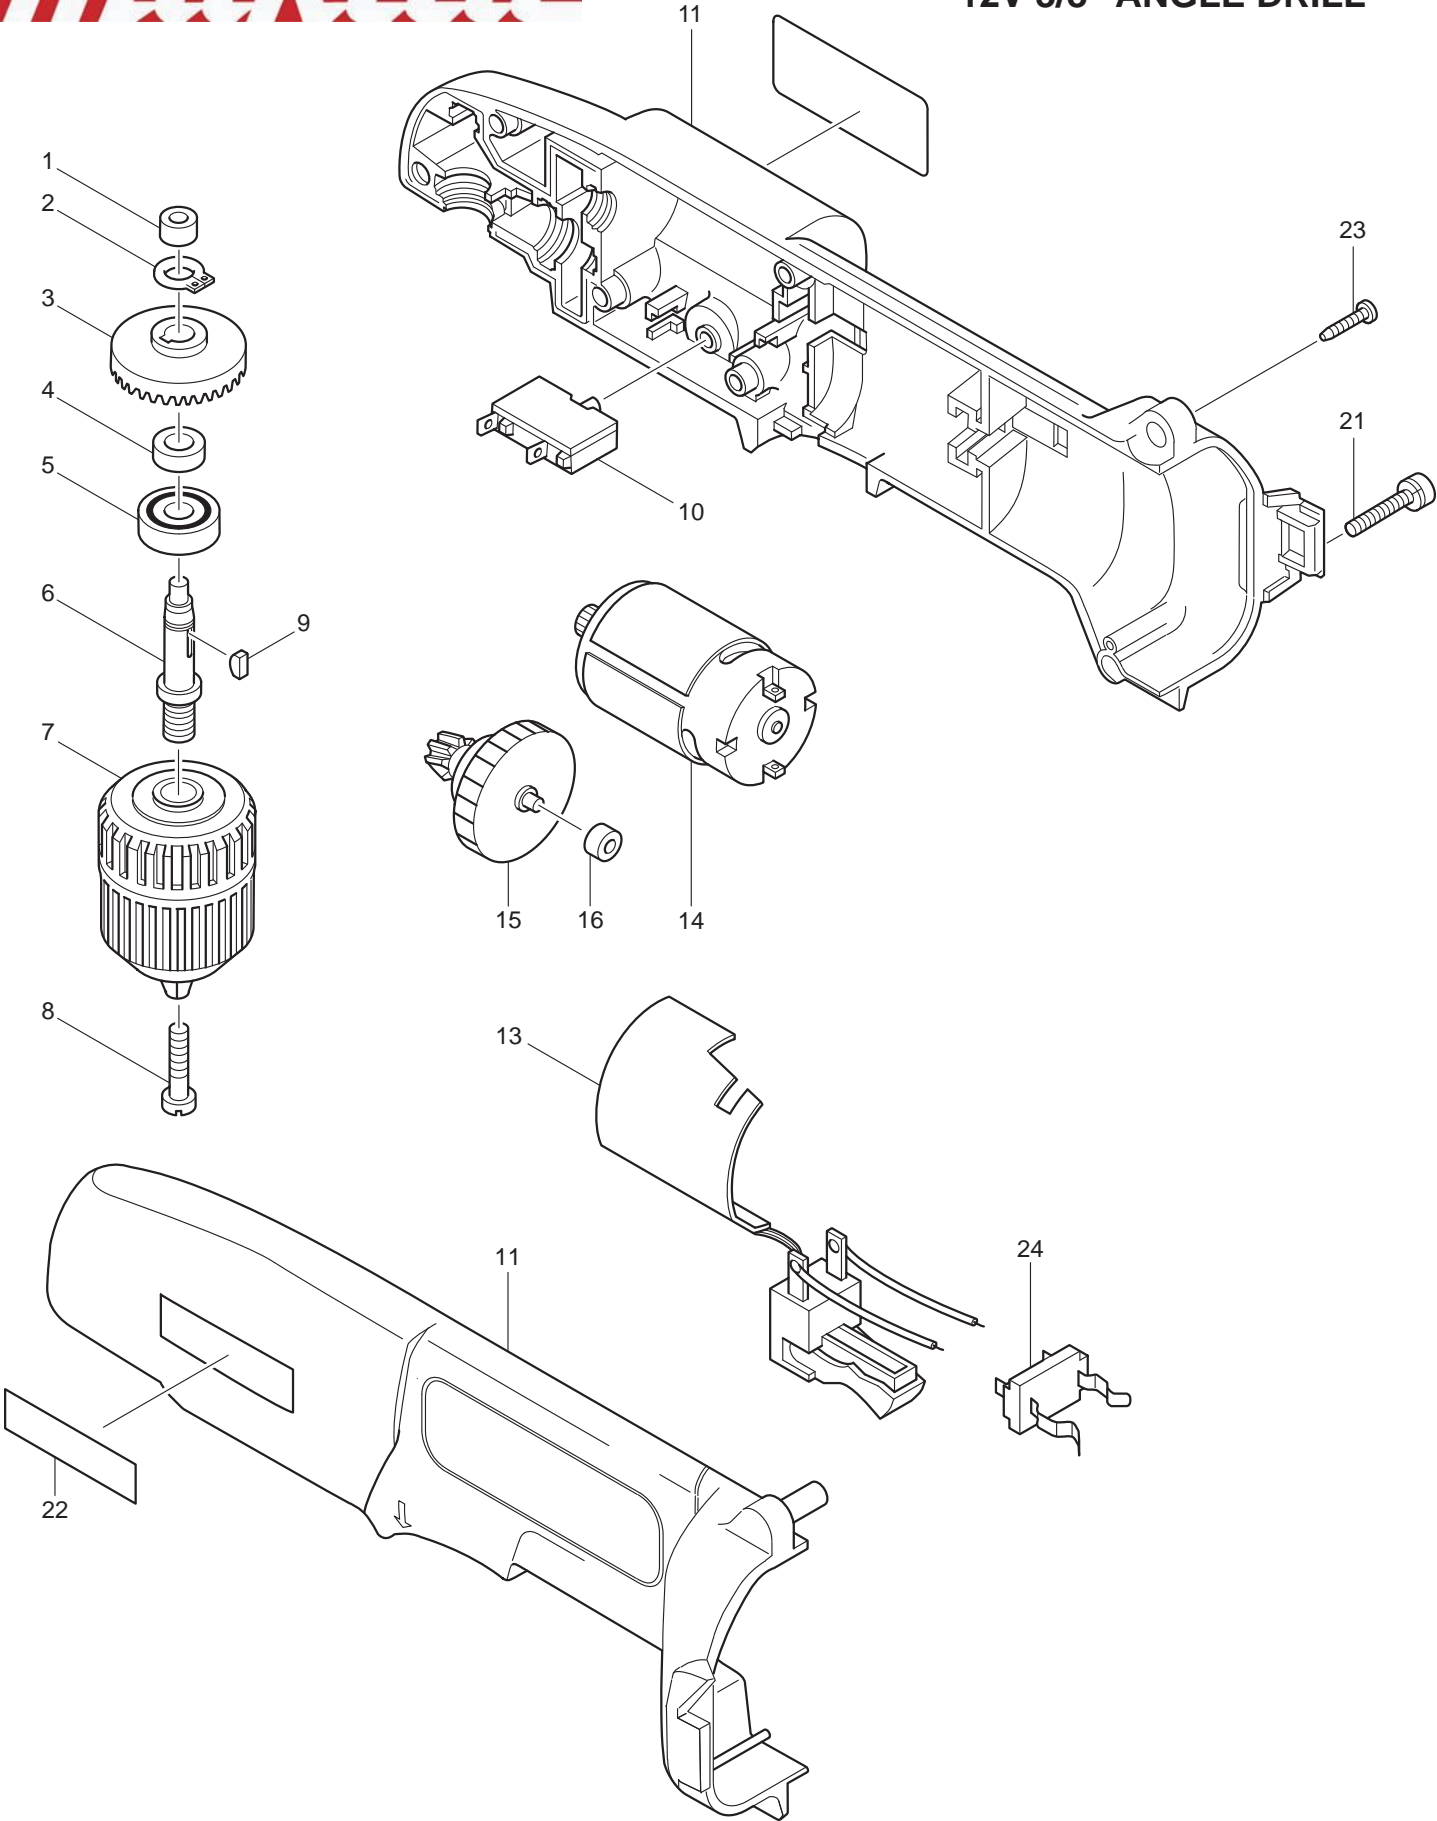

03 - 2010
DA312DWD / DA312DZ
12V 3/8" ANGLE DRILL

Item No.	Type	Sub	Part No.	Description	Qty	Unit
1			214017-9	PLANE BEARING 5	1	PC.
2			961004-6	RETAINING RING S-8	1	PC.
3			221387-9	SPIRAL BEVEL GEAR 36	1	PC.
4			257106-7	RING 8	1	PC.
5			211031-6	BALL BEARING 608LLB	1	PC.
6			322278-8	SPINDLE	1	PC.
8			251451-2	- PAN HEAD SCREW M5X22	1	PC.
9			254031-3	WOODRUFF KEY 3	1	PC.
10			652532-9	OVER CURRENT RELAY BC51	1	PC.
11			183329-0	HOUSING SET	1	SET
		INC.		Item No.22		
13			650504-8	SWITCH TG55B-142	1	PC.
14			629771-6	DC MOTOR	1	PC.
		INC.	221851-0	SPUR GEAR 11	1	PC.
15			153193-3	GEAR COMPLETE	1	PC.
16			214019-5	PLANE BEARING 4	1	PC.
21			911143-2	PAN HEAD SCREW M4X22	1	PC.
22			819063-3	MAKITA LABEL	1	PC.
23			266130-9	TAPPING SCREW BIND PT 3X16	6	PC.
24			643909-9	BATTERY HOLDER	1	PC.
25			343579-1	SET PLATE	1	PC.
26			655000-B	PLUG FOR CIGARETTE LIGHTER	1	PC.