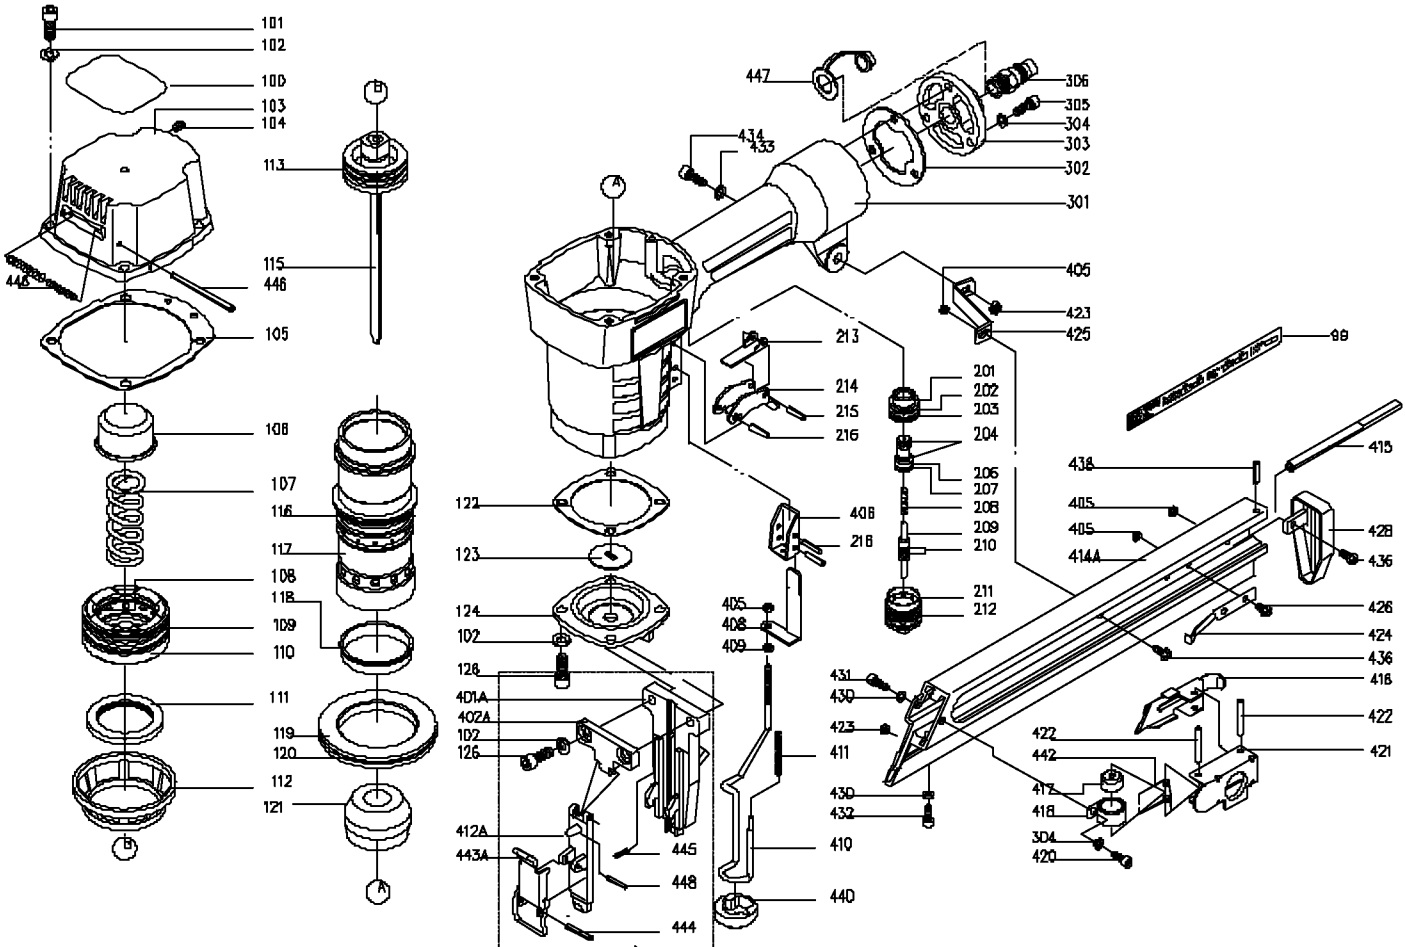

PORTER-CABLE FINISH NAILER

WARNING: Repairs should only be attempted by trained repairmen. Contact the nearest Porter-Cable Service Center or other competent repair

DA250

Parts List for DA250 Type 1

Item Number	Part Number	Description	Qty Required
99	903330	INFORMATION PLATE	1
100	000000-00	No Longer Available	1
101	883909	BOLT	10
102	883910	LOCK WASHER	10
103	000000-00	No Longer Available	1
104	883912	SET SCREW	10
105	883913	SEAL	1
106	000000-00	No Longer Available	1
107	A02165	SPRING - HEAD VALVE	10
108	883916	O-RING	10
109	883917	O-RING	10
110	000000-00	No Longer Available	1
111	883919	VALVE SEAL	1
112	883920	CYLINDER PRESS RING	1
113	883921	O-RING	10
115	903762	DRIVER MAINT KIT	1
115	903762	DRIVER MAINT KIT	1
115	885080	DRIVER UNIT W/O RING	1
115	903762	DRIVER MAINT KIT	1
116	883924	O-RING	10
117	883977	CYLINDER	1
118	883926	CYL CHECK SEAL	1
119	883927	CYLINDER	1
120	883928	O-RING	10
121	885074	BUMPER	1
122	883930	GASKET	1
123	883979	DRIVER GUIDE	1