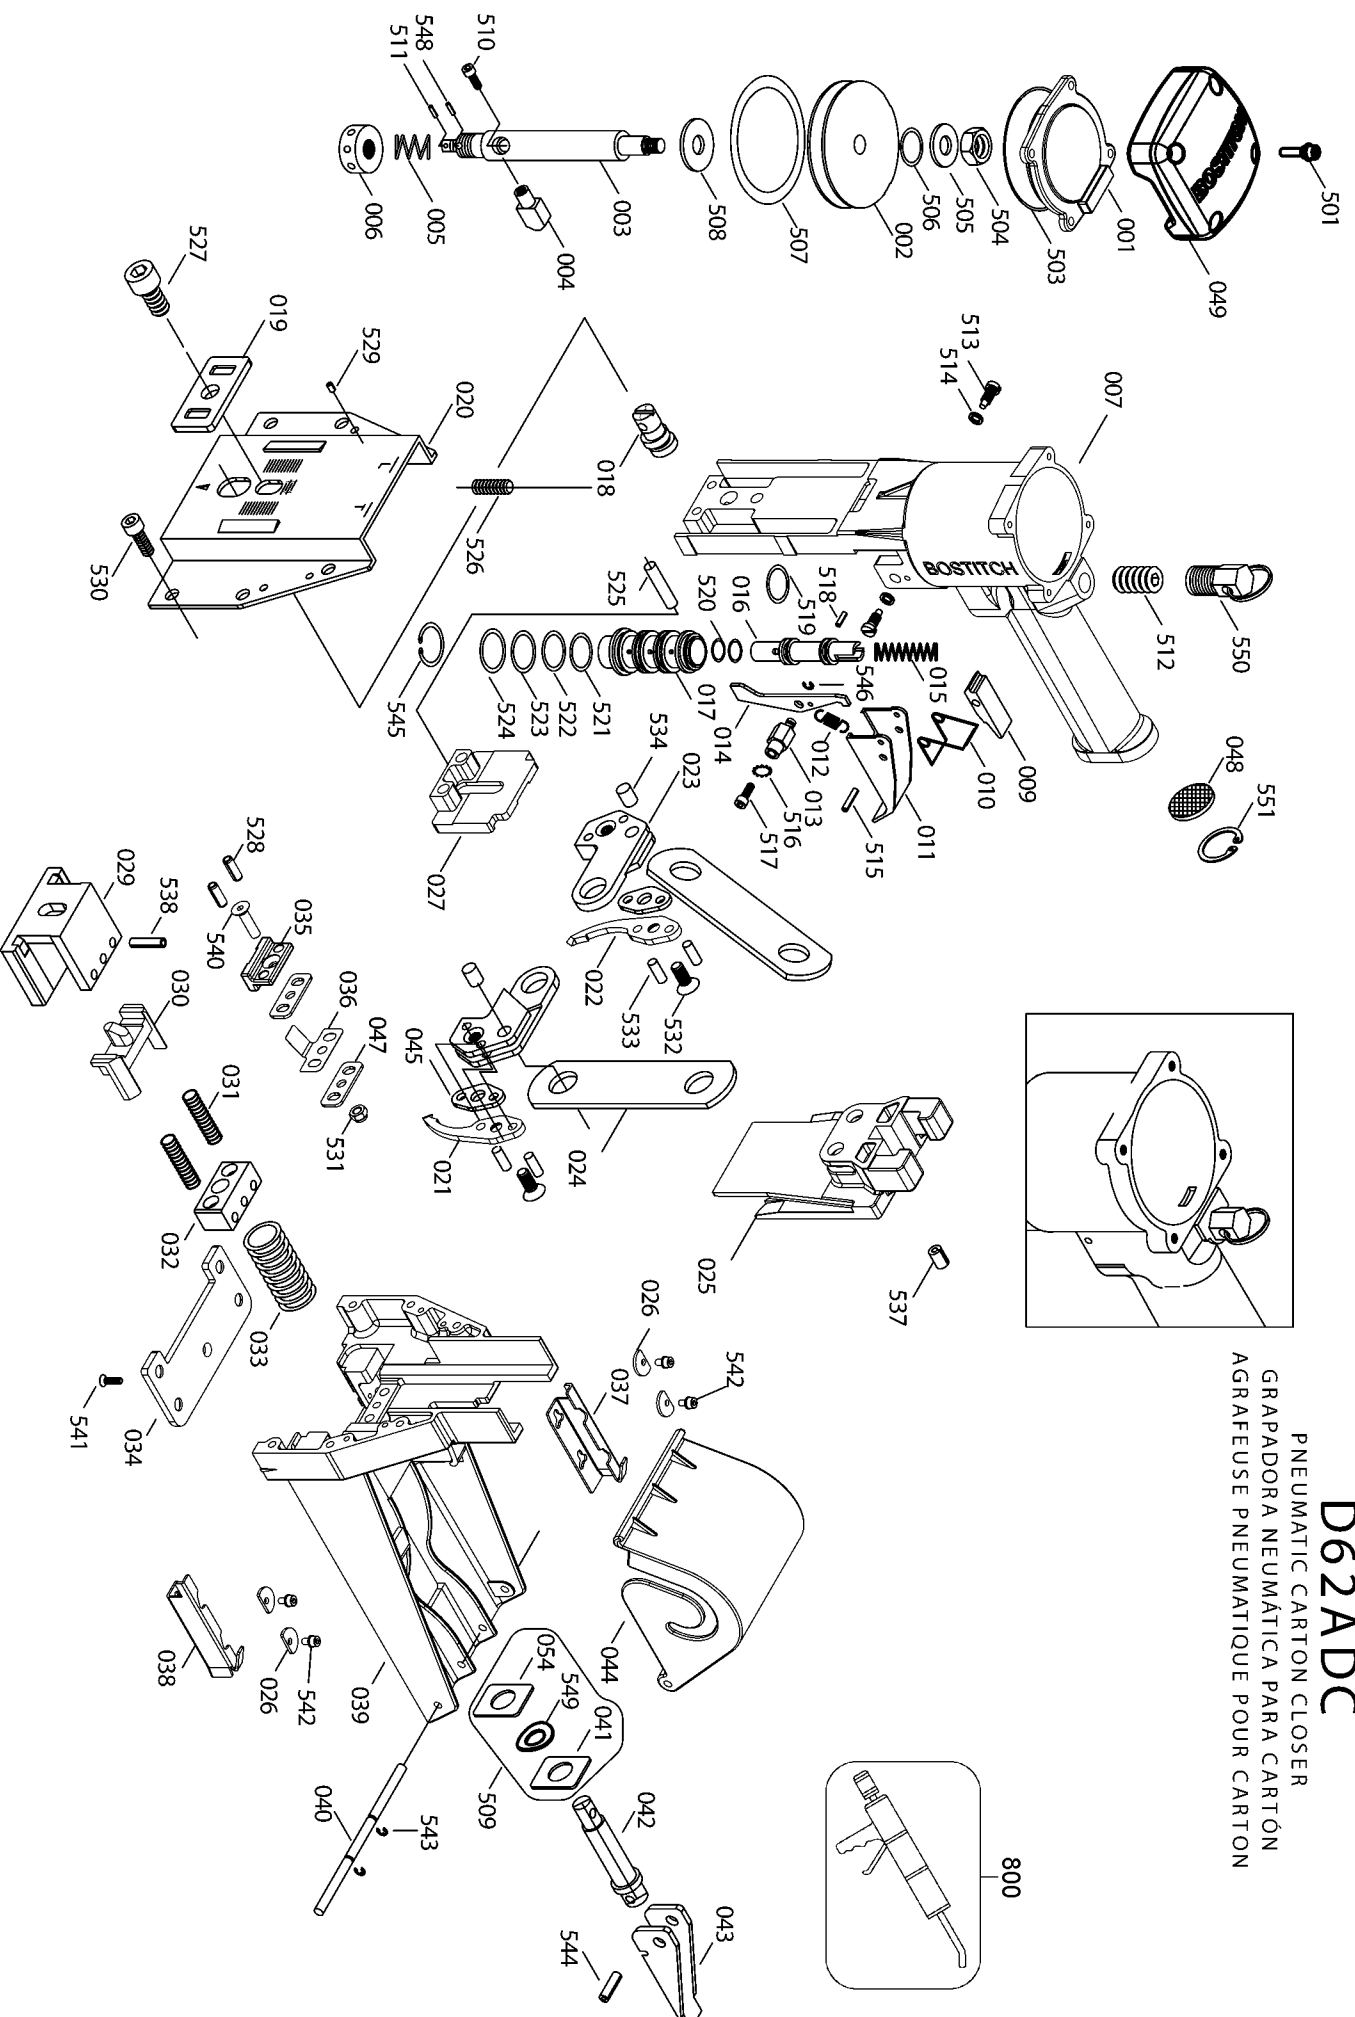

## Parts List for D62ADC Type 14028051 and higher

Item Number	Part Number	Description	Qty Required
1	A01200110	CYLINDER HEAD	1
2	A02800201	PISTON	1
3	A02800301	ROD-PISTON	1
4	A00100401	CAM PIN	1
5	A00100501	SPRING	1
6	A00100601	NUT-ADJ.	1
7	ADCS-P31	BODY UNIT	1
9	A00100902	ROCKER	1
10	A00101001	SPRING	1
11	A00101101	TRIGGER	1
12	A00101201	SPRING	1
13	A00101301	PIN-ADJ.	1
14	A00101402	LEVER-CYCLE	1
15	A00101501	SPRING	1
16	A00101601	VALVE STEM	1
17	A00101702	VALVE BODY	1
18	A00101801	PIN-PIVOT	1
19	A00101901	PLATE-ADJ.	1
20	A01102501	BRACKET-FRONT	1
21	A01900503	CLINCHER-REVERSIBLE	1
22	A01900503	CLINCHER-REVERSIBLE	1
23	A00102301	CLINCHER LEVER	1
24	A00102401	LINK	1
25	A02202802	DRIVER	1
26	A07601001	WASHER	1
27	A02200202	DRIVER GUIDE UNIT	1
29	A02200603	ANVIL	1

## Parts List for D62ADC Type 14028051 and higher

Item Number	Part Number	Description	Qty Required
537	BAA060016	SPRING PIN	1
538	BAA040022	PIN-SPRING	1
540	BAC0205202	HEX.SOC.FLAT COUNTER	1
541	BAC0205082	SCREW-HEX.SOC.FLAT H	4
542	BAC0603082	HEX.SOC.HD.BOLT	1
543	BAF10252	RING-RETAINING	2
544	BAA040020	PIN-SPRING	1
545	BAF22002	RING-RETAINER	1
546	BAF10252	RING-RETAINING	1
548	A00104901	PLASTIC PIN	1
549	A02203102	WAVE WASHER	1
550	C0011201	COUNTER BALANCER HAN	1
551	BAF22002	RING-RETAINER	1
800	100679	LUBE (1LB.CAN)	1
800	100653	LUBE (2CC)	1