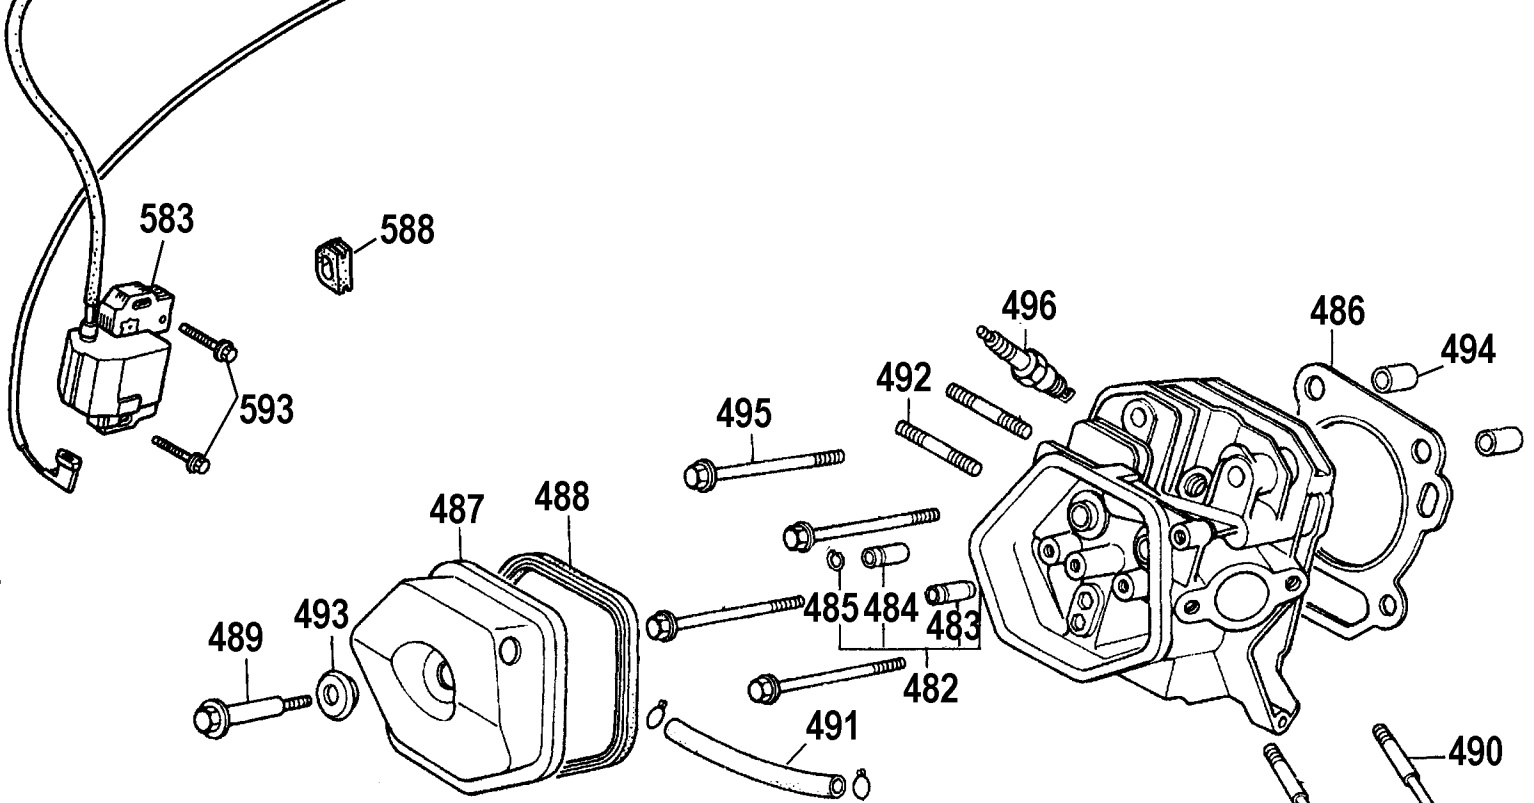

RIGHT
LEFT
(VIEW FROM FLYWHEEL)

INLET

DISCHARGE

Parts List for D55271 Type 1

Item Number	Part Number	Description	Qty Required
1	621575-00	PUMP	1
2	5140081-92	9 HP HONDA ENGINE	1
3	000000-00	No Longer Available	1
4	5130190-00	AXLE	1
5	5130244-00	PULLEY	1
6	5130890-00	KEY	1
7	N003730	V-BELT	2
8	A21171	BELT GUARD	1
9	5130832-00	FENDER WASHER	4
10	5130196-00	SCREW	4
11	SSF-8150	NUT .312-18 UNC HEX	7
12	5130198-00	WASHER	3
13	5130199-00	TUBING	1
14	A15901	IDLE CONTROL ASSY	1
15	5130307-00	BOLT	4
16	5130198-00	WASHER	8
17	5130202-00	WHEEL	1
17	5130202-00	WHEEL	1
18	5130203-00	FOOT	4
19	N072023	BALL VALVE	1
20	A17037	GRIP	2
21	5130408-00	COTTER PIN	2
22	5130205-00	GAUGE	1
23	5130415-00	CHECK VALVE	1
24	5130207-00	CONNECTOR	2
25	5134374-00	AFTERCOOLER	2
26	5130030-00	VALVE	1

Parts List for D55271 Type 1

Item Number	Part Number	Description	Qty Required
27	5130792-00	HEX HEAD BOLT	4
28	5130830-00	FLAT WASHER	4
29	5131052-00	TEE FITTING	1
30	5130199-00	TUBING	1
31	5131648-00	GAUGE	1
32	5134389-00	REGULATOR ASSY.	1
33	5130257-00	LOCK BOLT	2
34	5130213-00	NUT	6
35	5130236-00	PILOT VALVE	1
36	5132620-00	BRACKET	1
37	5130900-00	BOLT	1
38	5130830-00	FLAT WASHER	1
39	5130277-00	NUT	1
40	A12475	ISOLATOR	1
41	5130201-00	TUBE FITTING	1
42	A13446	HOSE	1
43	5130201-00	TUBE FITTING	1
44	5132685-00	BRACKET	1
45	5131085-00	PLUG	1
46	5130218-00	NUT	2
47	5130214-01	REGULATOR ASSY.	1
48	5131756-00	ADAPTOR	1
49	5130973-00	DRAIN ELBOW	1
50	5131155-00	NIPPLE	1
51	5131151-00	CAP	1
52	5140006-94	SET SCREW	1
201	5132176-00	CRANKCASE	1