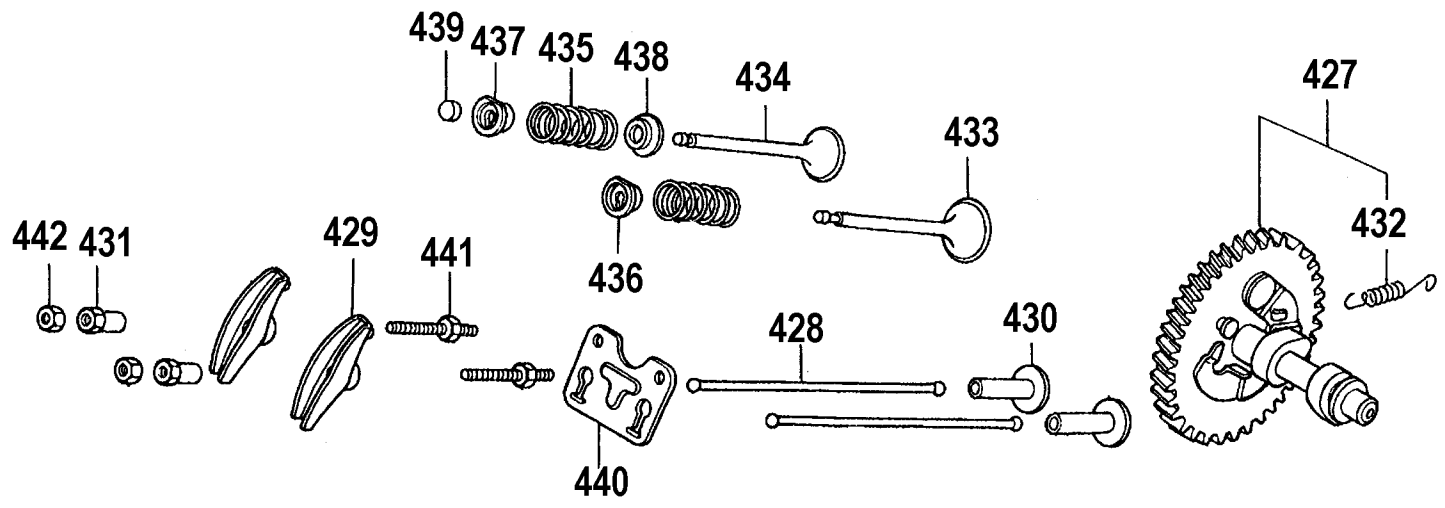

RIGHT
LEFT
(VIEW FROM FLYWHEEL)

INLET

DISCHARGE

Parts List for D55271 Type 1

Item Number	Part Number	Description	Qty Required
1	621575-00	PUMP	1
2	5140081-92	9 HP HONDA ENGINE	1
3	000000-00	No Longer Available	1
4	5130190-00	AXLE	1
5	5130244-00	PULLEY	1
6	5130890-00	KEY	1
7	N003730	V-BELT	2
8	A21171	BELT GUARD	1
9	5130832-00	FENDER WASHER	4
10	5130196-00	SCREW	4
11	SSF-8150	NUT .312-18 UNC HEX	7
12	5130198-00	WASHER	3
13	5130199-00	TUBING	1
14	A15901	IDLE CONTROL ASSY	1
15	5130307-00	BOLT	4
16	5130198-00	WASHER	8
17	5130202-00	WHEEL	1
17	5130202-00	WHEEL	1
18	5130203-00	FOOT	4
19	N072023	BALL VALVE	1
20	A17037	GRIP	2
21	5130408-00	COTTER PIN	2
22	5130205-00	GAUGE	1
23	5130415-00	CHECK VALVE	1
24	5130207-00	CONNECTOR	2
25	5134374-00	AFTERCOOLER	2
26	5130030-00	VALVE	1

Parts List for D55271 Type 1

Item Number	Part Number	Description	Qty Required
658	285803-37	BOLT	2
659	285801-66	CLIP	2
660	285805-81	COVER	1
661	285804-82	SHROUD	1
662	285801-19	SWITCH ASSY.	1
663	285800-41	BOLT	6
664	285805-80	CLIP	1
665	285805-78	CYLINDER	1
666	285802-76	SWITCH ASSY	1
667	285804-73	SHAFT	1
675	285801-75	LABEL	1
676	285805-88	LABEL	1
678	285801-78	LABEL	1
800	5130427-00	OIL	1
835	000000-00	No Longer Available	1
836	5140100-02	LOCTITE	1
846	5132627-00	VALVE PLATE ASSY	1
846	5140019-95	TUNE-UP KIT	1
846	5130186-00	REPAIR KIT	1
846	5130167-00	HEAD ASSEMBLY	2
846	5130172-00	GASKET SET	1