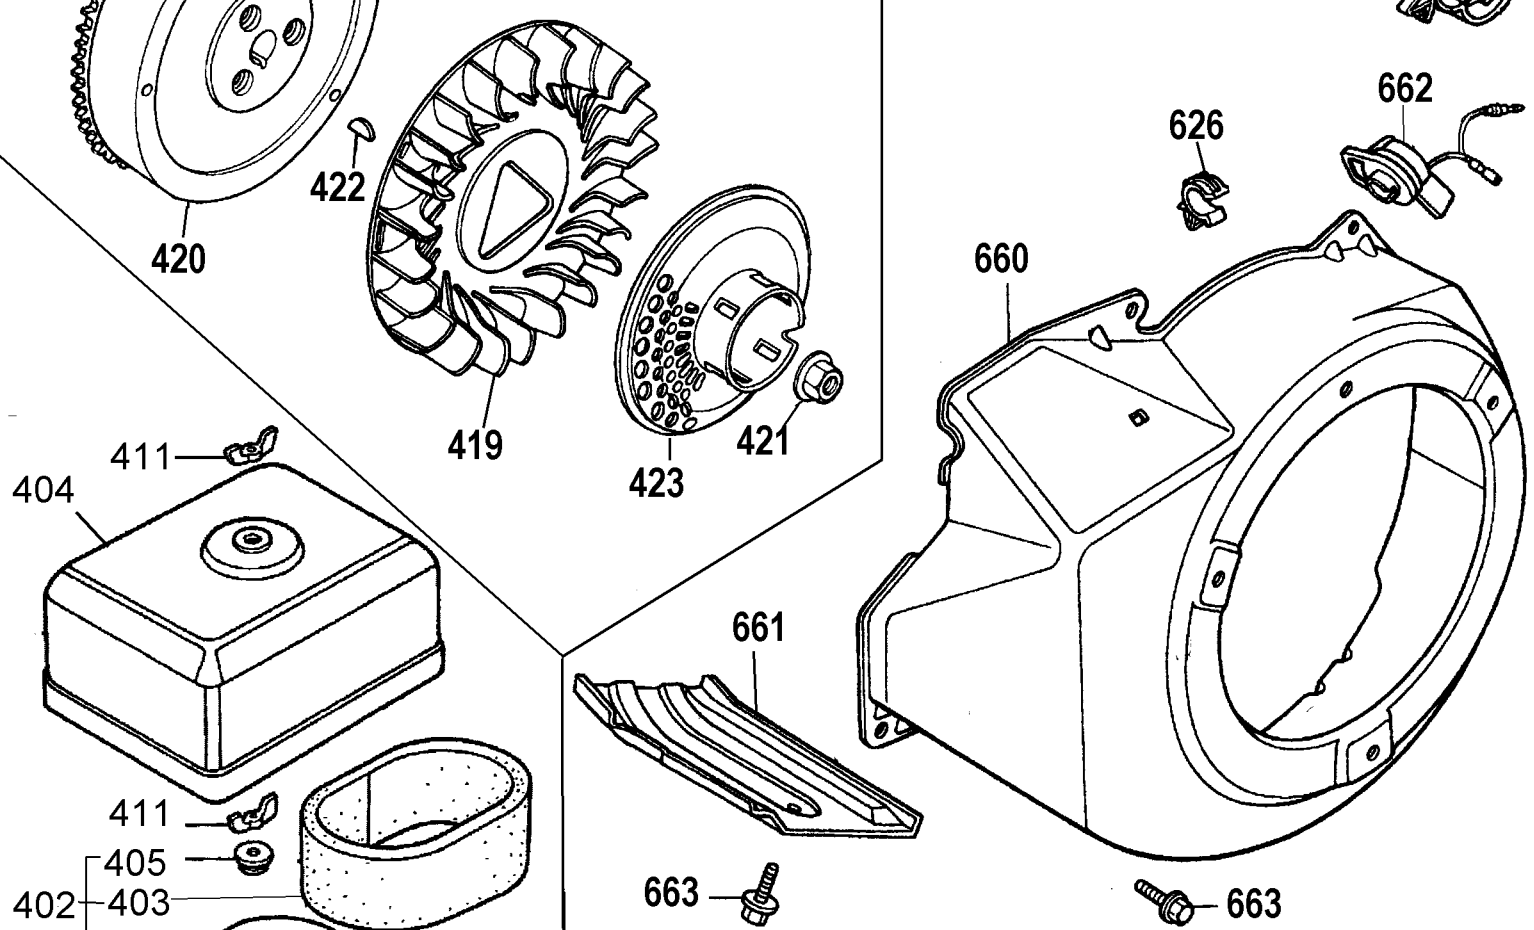

RIGHT
LEFT
(VIEW FROM FLYWHEEL)

INLET

DISCHARGE

Parts List for D55271 Type 1

Item Number	Part Number	Description	Qty Required
1	621575-00	PUMP	1
2	5140081-92	9 HP HONDA ENGINE	1
3	000000-00	No Longer Available	1
4	5130190-00	AXLE	1
5	5130244-00	PULLEY	1
6	5130890-00	KEY	1
7	N003730	V-BELT	2
8	A21171	BELT GUARD	1
9	5130832-00	FENDER WASHER	4
10	5130196-00	SCREW	4
11	SSF-8150	NUT .312-18 UNC HEX	7
12	5130198-00	WASHER	3
13	5130199-00	TUBING	1
14	A15901	IDLE CONTROL ASSY	1
15	5130307-00	BOLT	4
16	5130198-00	WASHER	8
17	5130202-00	WHEEL	1
17	5130202-00	WHEEL	1
18	5130203-00	FOOT	4
19	N072023	BALL VALVE	1
20	A17037	GRIP	2
21	5130408-00	COTTER PIN	2
22	5130205-00	GAUGE	1
23	5130415-00	CHECK VALVE	1
24	5130207-00	CONNECTOR	2
25	5134374-00	AFTERCOOLER	2
26	5130030-00	VALVE	1

Parts List for D55271 Type 1

Item Number	Part Number	Description	Qty Required
27	5130792-00	HEX HEAD BOLT	4
28	5130830-00	FLAT WASHER	4
29	5131052-00	TEE FITTING	1
30	5130199-00	TUBING	1
31	5131648-00	GAUGE	1
32	5134389-00	REGULATOR ASSY.	1
33	5130257-00	LOCK BOLT	2
34	5130213-00	NUT	6
35	5130236-00	PILOT VALVE	1
36	5132620-00	BRACKET	1
37	5130900-00	BOLT	1
38	5130830-00	FLAT WASHER	1
39	5130277-00	NUT	1
40	A12475	ISOLATOR	1
41	5130201-00	TUBE FITTING	1
42	A13446	HOSE	1
43	5130201-00	TUBE FITTING	1
44	5132685-00	BRACKET	1
45	5131085-00	PLUG	1
46	5130218-00	NUT	2
47	5130214-01	REGULATOR ASSY.	1
48	5131756-00	ADAPTOR	1
49	5130973-00	DRAIN ELBOW	1
50	5131155-00	NIPPLE	1
51	5131151-00	CAP	1
52	5140006-94	SET SCREW	1
201	5132176-00	CRANKCASE	1