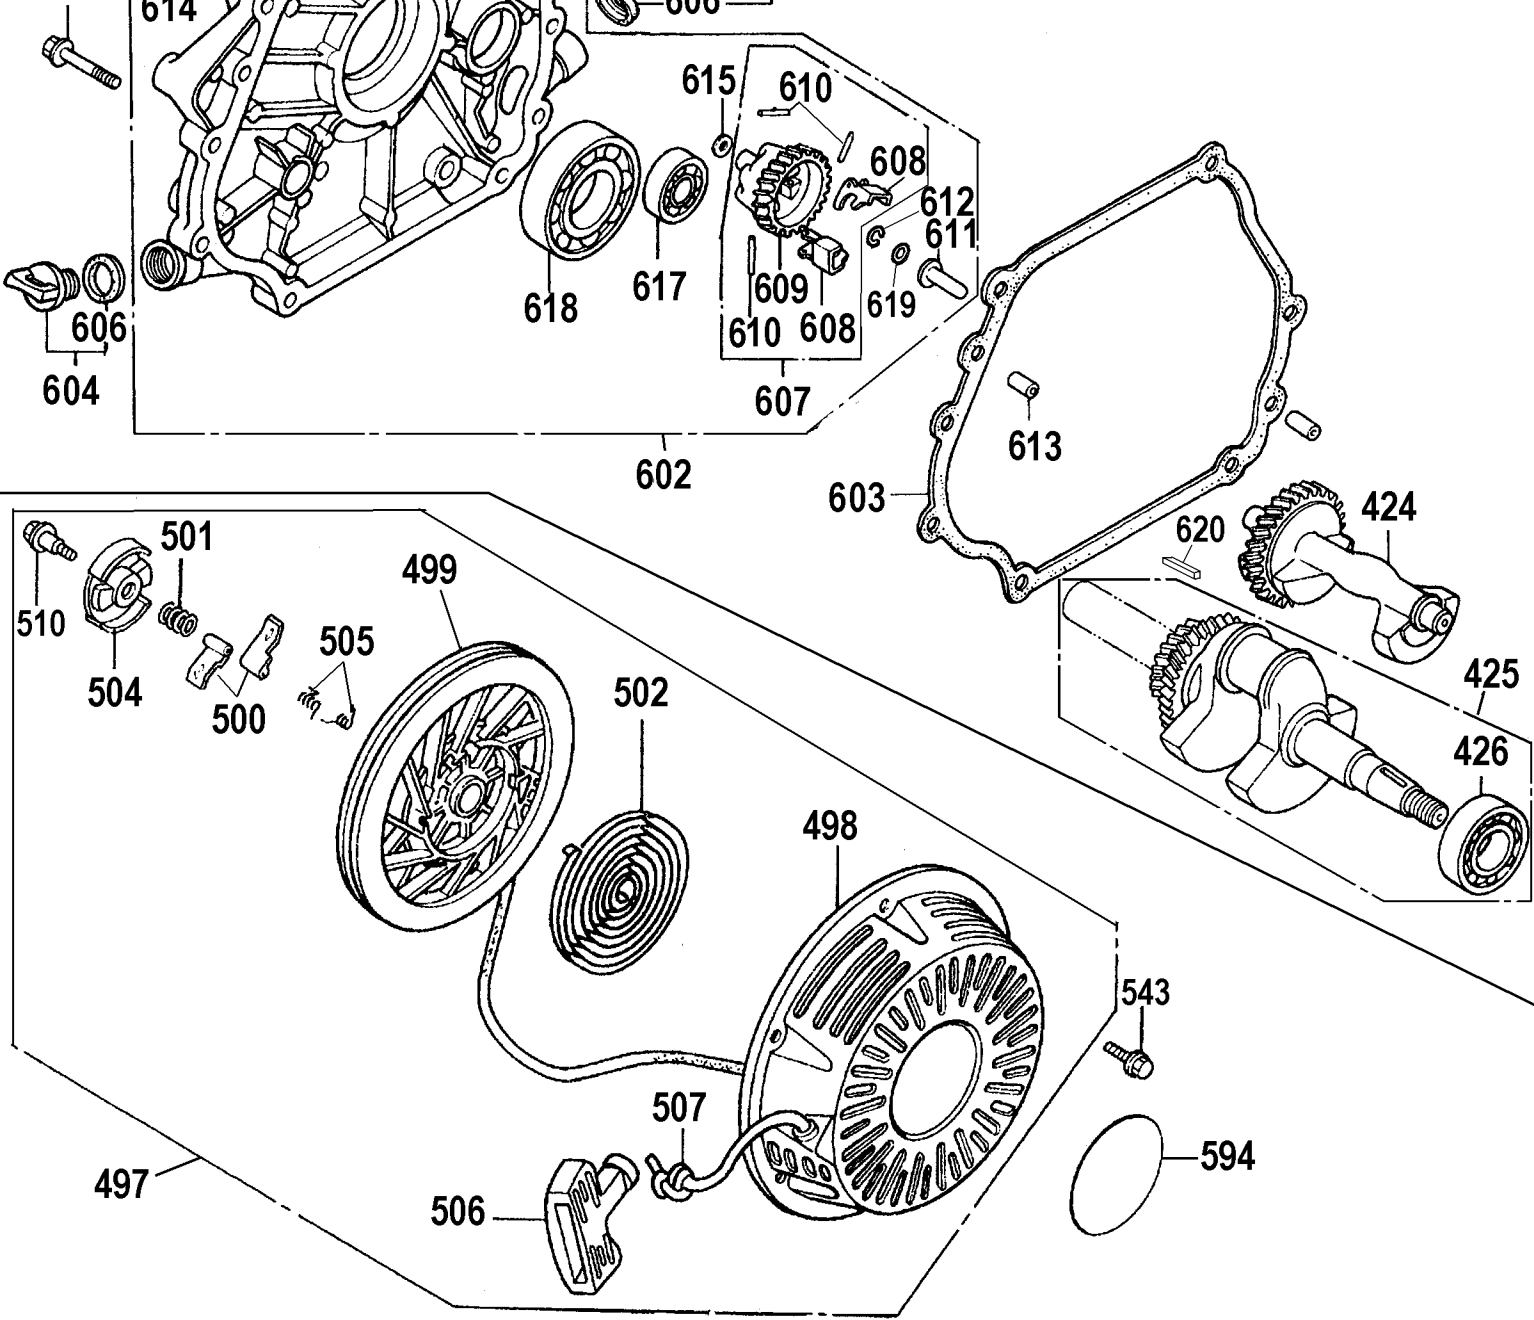

RIGHT
LEFT
(VIEW FROM FLYWHEEL)

INLET

DISCHARGE

Parts List for D55271 Type 1

Item Number	Part Number	Description	Qty Required
1	621575-00	PUMP	1
2	5140081-92	9 HP HONDA ENGINE	1
3	000000-00	No Longer Available	1
4	5130190-00	AXLE	1
5	5130244-00	PULLEY	1
6	5130890-00	KEY	1
7	N003730	V-BELT	2
8	A21171	BELT GUARD	1
9	5130832-00	FENDER WASHER	4
10	5130196-00	SCREW	4
11	SSF-8150	NUT .312-18 UNC HEX	7
12	5130198-00	WASHER	3
13	5130199-00	TUBING	1
14	A15901	IDLE CONTROL ASSY	1
15	5130307-00	BOLT	4
16	5130198-00	WASHER	8
17	5130202-00	WHEEL	1
17	5130202-00	WHEEL	1
18	5130203-00	FOOT	4
19	N072023	BALL VALVE	1
20	A17037	GRIP	2
21	5130408-00	COTTER PIN	2
22	5130205-00	GAUGE	1
23	5130415-00	CHECK VALVE	1
24	5130207-00	CONNECTOR	2
25	5134374-00	AFTERCOOLER	2
26	5130030-00	VALVE	1

Parts List for D55271 Type 1

Item Number	Part Number	Description	Qty Required
27	5130792-00	HEX HEAD BOLT	4
28	5130830-00	FLAT WASHER	4
29	5131052-00	TEE FITTING	1
30	5130199-00	TUBING	1
31	5131648-00	GAUGE	1
32	5134389-00	REGULATOR ASSY.	1
33	5130257-00	LOCK BOLT	2
34	5130213-00	NUT	6
35	5130236-00	PILOT VALVE	1
36	5132620-00	BRACKET	1
37	5130900-00	BOLT	1
38	5130830-00	FLAT WASHER	1
39	5130277-00	NUT	1
40	A12475	ISOLATOR	1
41	5130201-00	TUBE FITTING	1
42	A13446	HOSE	1
43	5130201-00	TUBE FITTING	1
44	5132685-00	BRACKET	1
45	5131085-00	PLUG	1
46	5130218-00	NUT	2
47	5130214-01	REGULATOR ASSY.	1
48	5131756-00	ADAPTOR	1
49	5130973-00	DRAIN ELBOW	1
50	5131155-00	NIPPLE	1
51	5131151-00	CAP	1
52	5140006-94	SET SCREW	1
201	5132176-00	CRANKCASE	1