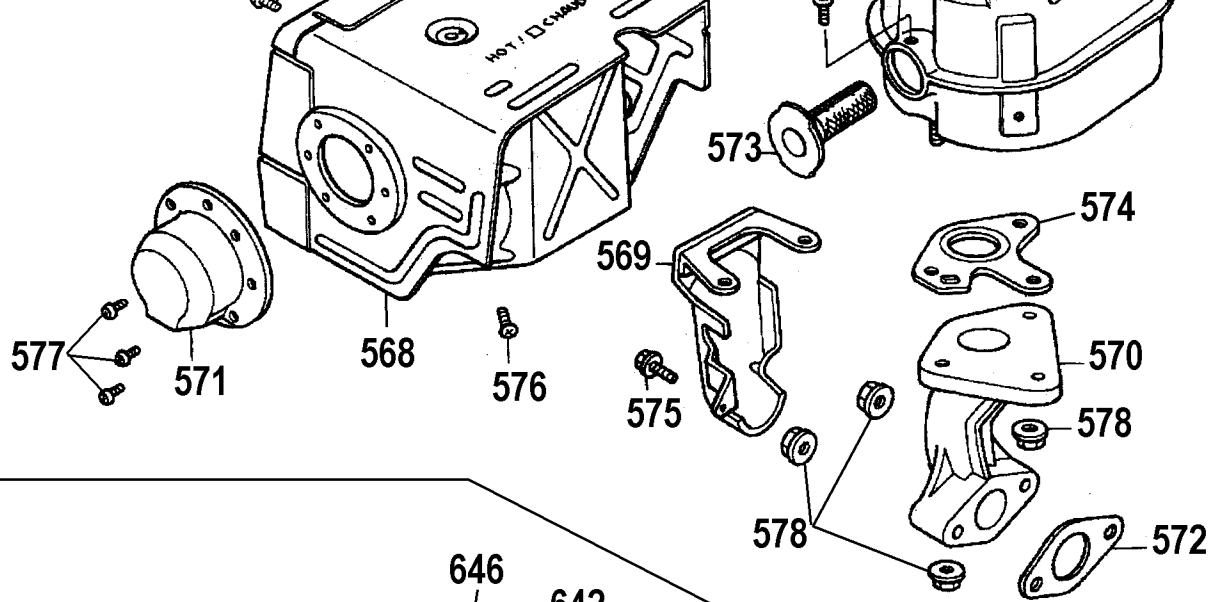

RIGHT
LEFT
(VIEW FROM FLYWHEEL)

INLET

DISCHARGE

Parts List for D55271 Type 1

Item Number	Part Number	Description	Qty Required
1	621575-00	PUMP	1
2	5140081-92	9 HP HONDA ENGINE	1
3	000000-00	No Longer Available	1
4	5130190-00	AXLE	1
5	5130244-00	PULLEY	1
6	5130890-00	KEY	1
7	N003730	V-BELT	2
8	A21171	BELT GUARD	1
9	5130832-00	FENDER WASHER	4
10	5130196-00	SCREW	4
11	SSF-8150	NUT .312-18 UNC HEX	7
12	5130198-00	WASHER	3
13	5130199-00	TUBING	1
14	A15901	IDLE CONTROL ASSY	1
15	5130307-00	BOLT	4
16	5130198-00	WASHER	8
17	5130202-00	WHEEL	1
17	5130202-00	WHEEL	1
18	5130203-00	FOOT	4
19	N072023	BALL VALVE	1
20	A17037	GRIP	2
21	5130408-00	COTTER PIN	2
22	5130205-00	GAUGE	1
23	5130415-00	CHECK VALVE	1
24	5130207-00	CONNECTOR	2
25	5134374-00	AFTERCOOLER	2
26	5130030-00	VALVE	1

Parts List for D55271 Type 1

Item Number	Part Number	Description	Qty Required
27	5130792-00	HEX HEAD BOLT	4
28	5130830-00	FLAT WASHER	4
29	5131052-00	TEE FITTING	1
30	5130199-00	TUBING	1
31	5131648-00	GAUGE	1
32	5134389-00	REGULATOR ASSY.	1
33	5130257-00	LOCK BOLT	2
34	5130213-00	NUT	6
35	5130236-00	PILOT VALVE	1
36	5132620-00	BRACKET	1
37	5130900-00	BOLT	1
38	5130830-00	FLAT WASHER	1
39	5130277-00	NUT	1
40	A12475	ISOLATOR	1
41	5130201-00	TUBE FITTING	1
42	A13446	HOSE	1
43	5130201-00	TUBE FITTING	1
44	5132685-00	BRACKET	1
45	5131085-00	PLUG	1
46	5130218-00	NUT	2
47	5130214-01	REGULATOR ASSY.	1
48	5131756-00	ADAPTOR	1
49	5130973-00	DRAIN ELBOW	1
50	5131155-00	NIPPLE	1
51	5131151-00	CAP	1
52	5140006-94	SET SCREW	1
201	5132176-00	CRANKCASE	1