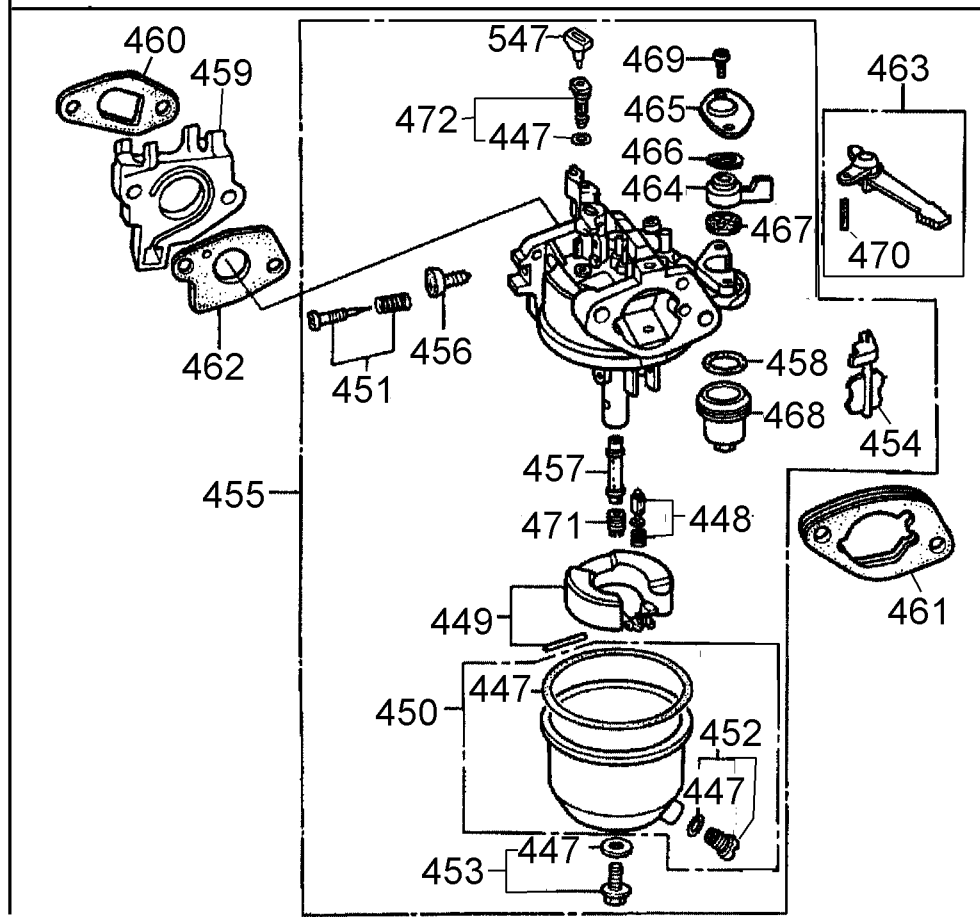

RIGHT
LEFT
(VIEW FROM FLYWHEEL)

INLET

DISCHARGE

Parts List for D55271 Type 1

Item Number	Part Number	Description	Qty Required
1	621575-00	PUMP	1
2	5140081-92	9 HP HONDA ENGINE	1
3	000000-00	No Longer Available	1
4	5130190-00	AXLE	1
5	5130244-00	PULLEY	1
6	5130890-00	KEY	1
7	N003730	V-BELT	2
8	A21171	BELT GUARD	1
9	5130832-00	FENDER WASHER	4
10	5130196-00	SCREW	4
11	SSF-8150	NUT .312-18 UNC HEX	7
12	5130198-00	WASHER	3
13	5130199-00	TUBING	1
14	A15901	IDLE CONTROL ASSY	1
15	5130307-00	BOLT	4
16	5130198-00	WASHER	8
17	5130202-00	WHEEL	1
17	5130202-00	WHEEL	1
18	5130203-00	FOOT	4
19	N072023	BALL VALVE	1
20	A17037	GRIP	2
21	5130408-00	COTTER PIN	2
22	5130205-00	GAUGE	1
23	5130415-00	CHECK VALVE	1
24	5130207-00	CONNECTOR	2
25	5134374-00	AFTERCOOLER	2
26	5130030-00	VALVE	1

Parts List for D55271 Type 1

Item Number	Part Number	Description	Qty Required
27	5130792-00	HEX HEAD BOLT	4
28	5130830-00	FLAT WASHER	4
29	5131052-00	TEE FITTING	1
30	5130199-00	TUBING	1
31	5131648-00	GAUGE	1
32	5134389-00	REGULATOR ASSY.	1
33	5130257-00	LOCK BOLT	2
34	5130213-00	NUT	6
35	5130236-00	PILOT VALVE	1
36	5132620-00	BRACKET	1
37	5130900-00	BOLT	1
38	5130830-00	FLAT WASHER	1
39	5130277-00	NUT	1
40	A12475	ISOLATOR	1
41	5130201-00	TUBE FITTING	1
42	A13446	HOSE	1
43	5130201-00	TUBE FITTING	1
44	5132685-00	BRACKET	1
45	5131085-00	PLUG	1
46	5130218-00	NUT	2
47	5130214-01	REGULATOR ASSY.	1
48	5131756-00	ADAPTOR	1
49	5130973-00	DRAIN ELBOW	1
50	5131155-00	NIPPLE	1
51	5131151-00	CAP	1
52	5140006-94	SET SCREW	1
201	5132176-00	CRANKCASE	1