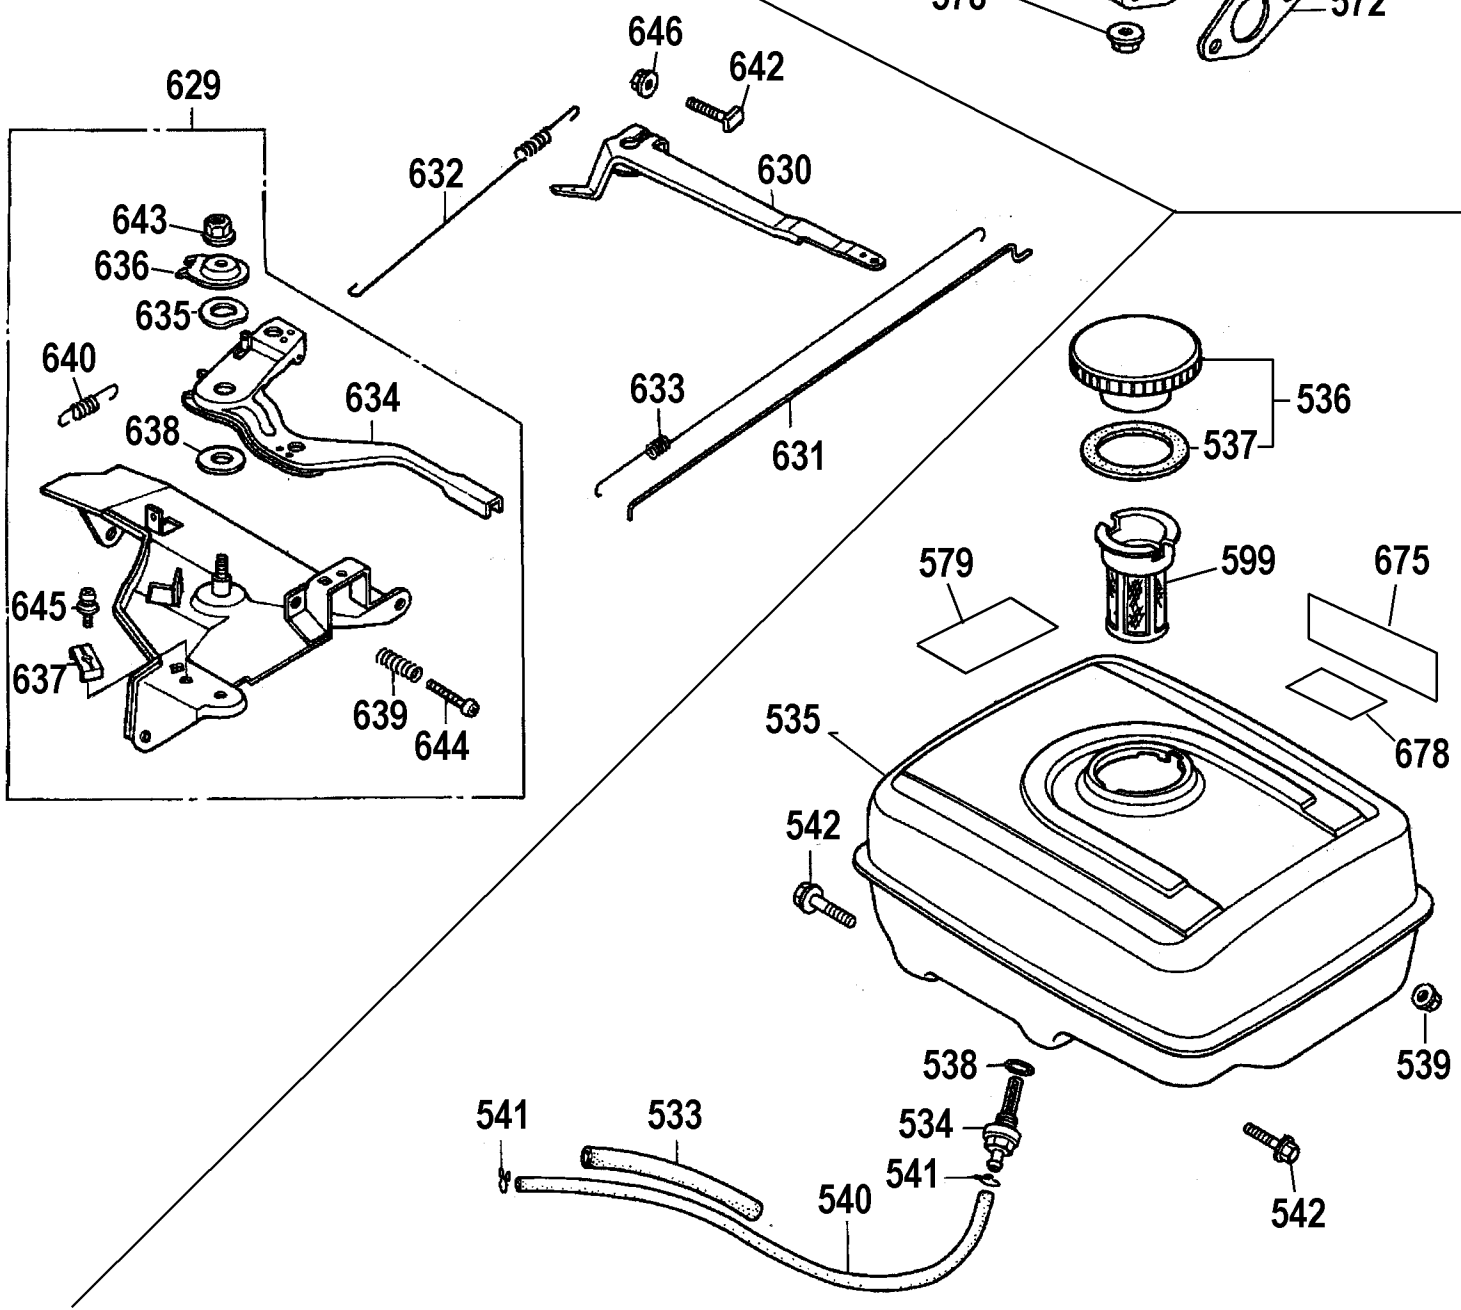

RIGHT
LEFT
(VIEW FROM FLYWHEEL)

INLET

DISCHARGE

Parts List for D55271 Type 1

Item Number	Part Number	Description	Qty Required
1	621575-00	PUMP	1
2	5140081-92	9 HP HONDA ENGINE	1
3	000000-00	No Longer Available	1
4	5130190-00	AXLE	1
5	5130244-00	PULLEY	1
6	5130890-00	KEY	1
7	N003730	V-BELT	2
8	A21171	BELT GUARD	1
9	5130832-00	FENDER WASHER	4
10	5130196-00	SCREW	4
11	SSF-8150	NUT .312-18 UNC HEX	7
12	5130198-00	WASHER	3
13	5130199-00	TUBING	1
14	A15901	IDLE CONTROL ASSY	1
15	5130307-00	BOLT	4
16	5130198-00	WASHER	8
17	5130202-00	WHEEL	1
17	5130202-00	WHEEL	1
18	5130203-00	FOOT	4
19	N072023	BALL VALVE	1
20	A17037	GRIP	2
21	5130408-00	COTTER PIN	2
22	5130205-00	GAUGE	1
23	5130415-00	CHECK VALVE	1
24	5130207-00	CONNECTOR	2
25	5134374-00	AFTERCOOLER	2
26	5130030-00	VALVE	1

Parts List for D55271 Type 1

Item Number	Part Number	Description	Qty Required
27	5130792-00	HEX HEAD BOLT	4
28	5130830-00	FLAT WASHER	4
29	5131052-00	TEE FITTING	1
30	5130199-00	TUBING	1
31	5131648-00	GAUGE	1
32	5134389-00	REGULATOR ASSY.	1
33	5130257-00	LOCK BOLT	2
34	5130213-00	NUT	6
35	5130236-00	PILOT VALVE	1
36	5132620-00	BRACKET	1
37	5130900-00	BOLT	1
38	5130830-00	FLAT WASHER	1
39	5130277-00	NUT	1
40	A12475	ISOLATOR	1
41	5130201-00	TUBE FITTING	1
42	A13446	HOSE	1
43	5130201-00	TUBE FITTING	1
44	5132685-00	BRACKET	1
45	5131085-00	PLUG	1
46	5130218-00	NUT	2
47	5130214-01	REGULATOR ASSY.	1
48	5131756-00	ADAPTOR	1
49	5130973-00	DRAIN ELBOW	1
50	5131155-00	NIPPLE	1
51	5131151-00	CAP	1
52	5140006-94	SET SCREW	1
201	5132176-00	CRANKCASE	1