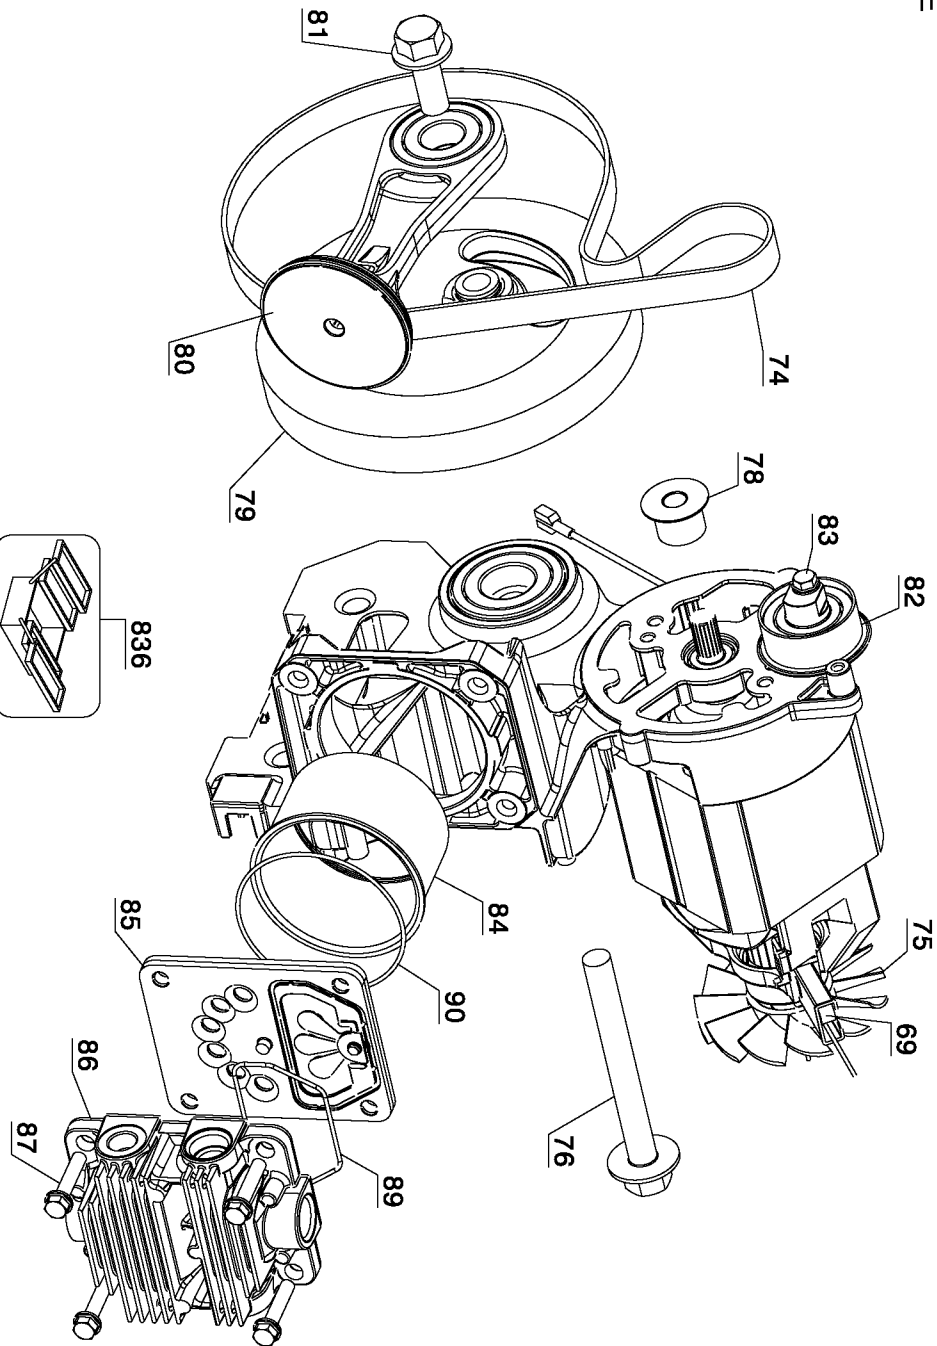

## Parts List for D55167 Type 5

Item Number	Part Number	Description	Qty Required
1	A16636SV	TANK ASSEMBLY	1
2	N008517	WHEEL	2
3	A01194	BOLT .375-16X2.38 UN	2
4	SSF-8111-ZN	NUT .375-16 HEX WHIZ	2
5	D24721	KIT ISOLATOR W/SCREW	2
6	91895680	SCREW .250-20 X .750	3
7	1000002673	CHECK VALVE	1
8	AC-0716	ISOLATOR 3PT MOUNT 9	3
9	N041594SV	PUMP ASSEMBLY	1
10	A14226	OUTLET TUBE	1
11	SSP-7812	ASSY NUT SLEEVE 1/2	1
12	A15533	SHROUD FRONT	1
13	ACG-408	ASSY FASTENER	3
14	AC-0781	O-RING .362ID X.103W	1
15	AC-0780	NUT .750-16 UNF HEX	1
16	SUDL-9-1	SCREW #8-32X.375/.34	4
17	A03857	WASHER	1
18	A02425	MOTOR CORD	1
19	ACG-18	CUP SADDLE MOUNT	1
20	SS-3222-CD	PLUG PIPE	1
22	D21172	SCREW .250-20X.500 H	4
23	N015595	HANDLE	1
24	A10011	ELBOW	1
25	D26615	CORD POWER ST 14GA 1	1
26	D28104	SCREW .250-20X.500 P	5
27	N030566	REGULATOR/MANIFOLD	1
27	N148120SV	REGULATOR BONNET	1

## Parts List for D55167 Type 5

Item Number	Part Number	Description	Qty Required
74	N011005	BELT	1
75	A11031	FAN	1
76	A08547	SCREW	1
78	N001137	MOTOR PULLEY	1
79	A10811	FLYWHEEL	1
80	N038785	CONN ROD/PISTON ASSY	1
81	A08454	SCREW	1
82	A13016SV	IDLER PULLEY ASSY	1
83	A10638	SCREW	1
84	N021229	KIT COMP RING REPLAC	1
85	A09819SV	VALVE PLATE ASSY	1
86	A12477	HEAD	1
87	AC-0798	SCREW .250-20X1.25 H	4
89	ACG-45	ORING P/L HEAD	1
90	A03856	O-RING	1
836	233804-43	TENSION SCALE	1
846	5140198-06	PLASTIC PIN	1