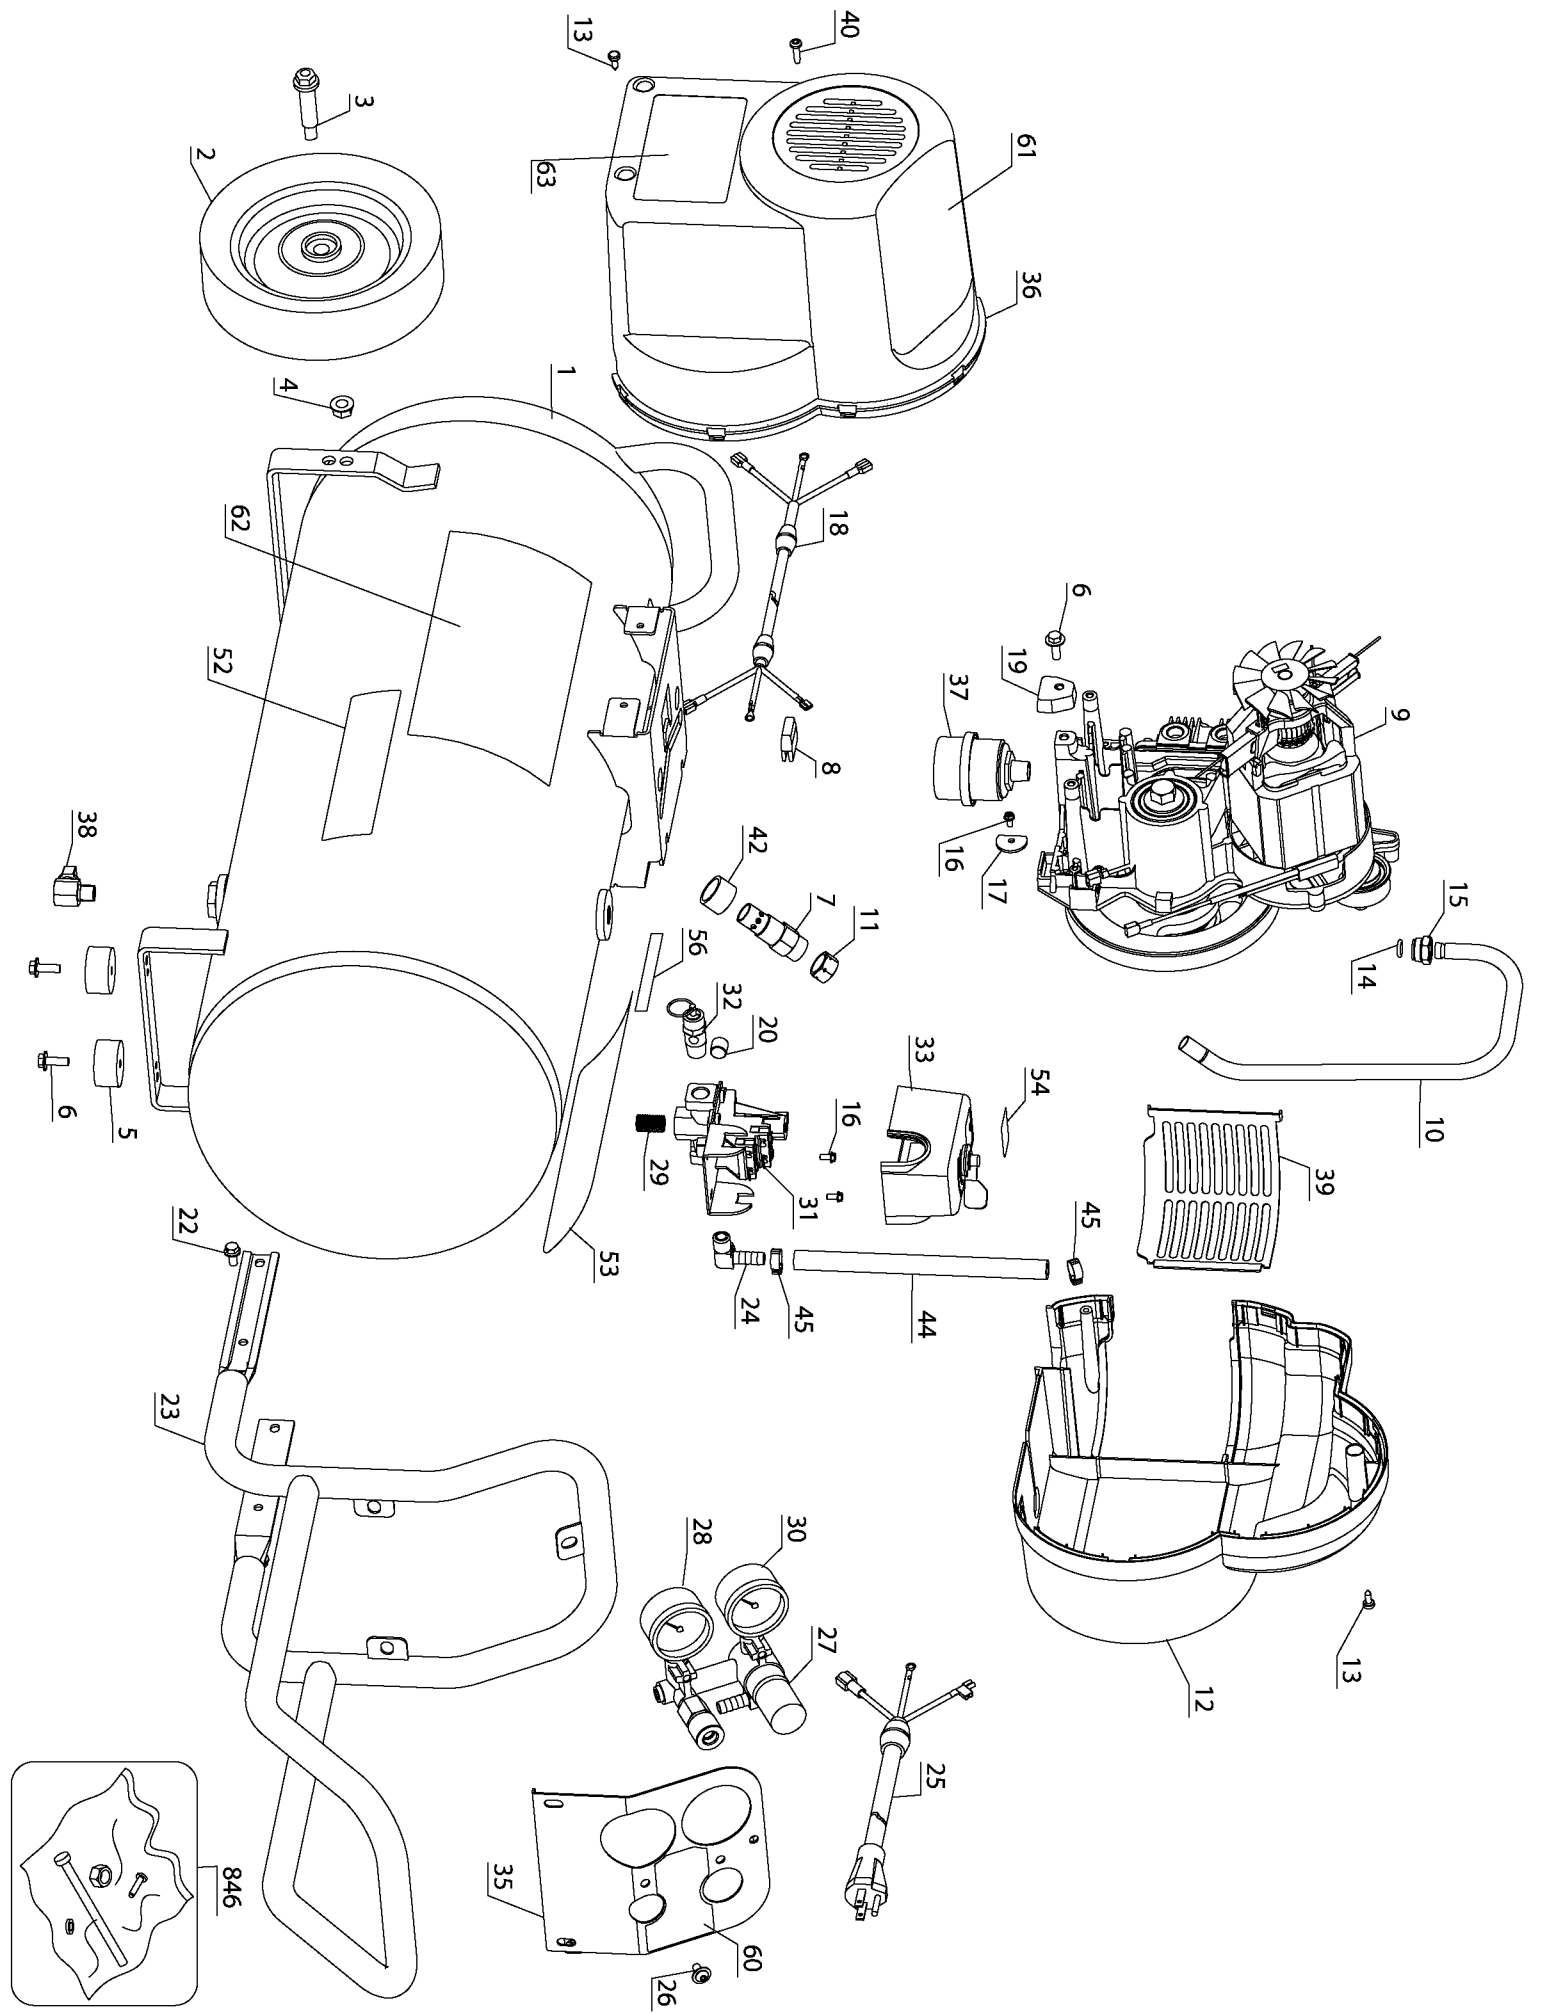

## Parts List for D55167 Type 5

Item Number	Part Number	Description	Qty Required
1	A16636SV	TANK ASSEMBLY	1
2	N008517	WHEEL	2
3	A01194	BOLT .375-16X2.38 UN	2
4	SSF-8111-ZN	NUT .375-16 HEX WHIZ	2
5	D24721	KIT ISOLATOR W/SCREW	2
6	91895680	SCREW .250-20 X .750	3
7	1000002673	CHECK VALVE	1
8	AC-0716	ISOLATOR 3PT MOUNT 9	3
9	N041594SV	PUMP ASSEMBLY	1
10	A14226	OUTLET TUBE	1
11	SSP-7812	ASSY NUT SLEEVE 1/2	1
12	A15533	SHROUD FRONT	1
13	ACG-408	ASSY FASTENER	3
14	AC-0781	O-RING .362ID X.103W	1
15	AC-0780	NUT .750-16 UNF HEX	1
16	SUDL-9-1	SCREW #8-32X.375/.34	4
17	A03857	WASHER	1
18	A02425	MOTOR CORD	1
19	ACG-18	CUP SADDLE MOUNT	1
20	SS-3222-CD	PLUG PIPE	1
22	D21172	SCREW .250-20X.500 H	4
23	N015595	HANDLE	1
24	A10011	ELBOW	1
25	D26615	CORD POWER ST 14GA 1	1
26	D28104	SCREW .250-20X.500 P	5
27	N030566	REGULATOR/MANIFOLD	1
27	N148120SV	REGULATOR BONNET	1

## Parts List for D55167 Type 5

Item Number	Part Number	Description	Qty Required
74	N011005	BELT	1
75	A11031	FAN	1
76	A08547	SCREW	1
78	N001137	MOTOR PULLEY	1
79	A10811	FLYWHEEL	1
80	N038785	CONN ROD/PISTON ASSY	1
81	A08454	SCREW	1
82	A13016SV	IDLER PULLEY ASSY	1
83	A10638	SCREW	1
84	N021229	KIT COMP RING REPLAC	1
85	A09819SV	VALVE PLATE ASSY	1
86	A12477	HEAD	1
87	AC-0798	SCREW .250-20X1.25 H	4
89	ACG-45	ORING P/L HEAD	1
90	A03856	O-RING	1
836	233804-43	TENSION SCALE	1
846	5140198-06	PLASTIC PIN	1