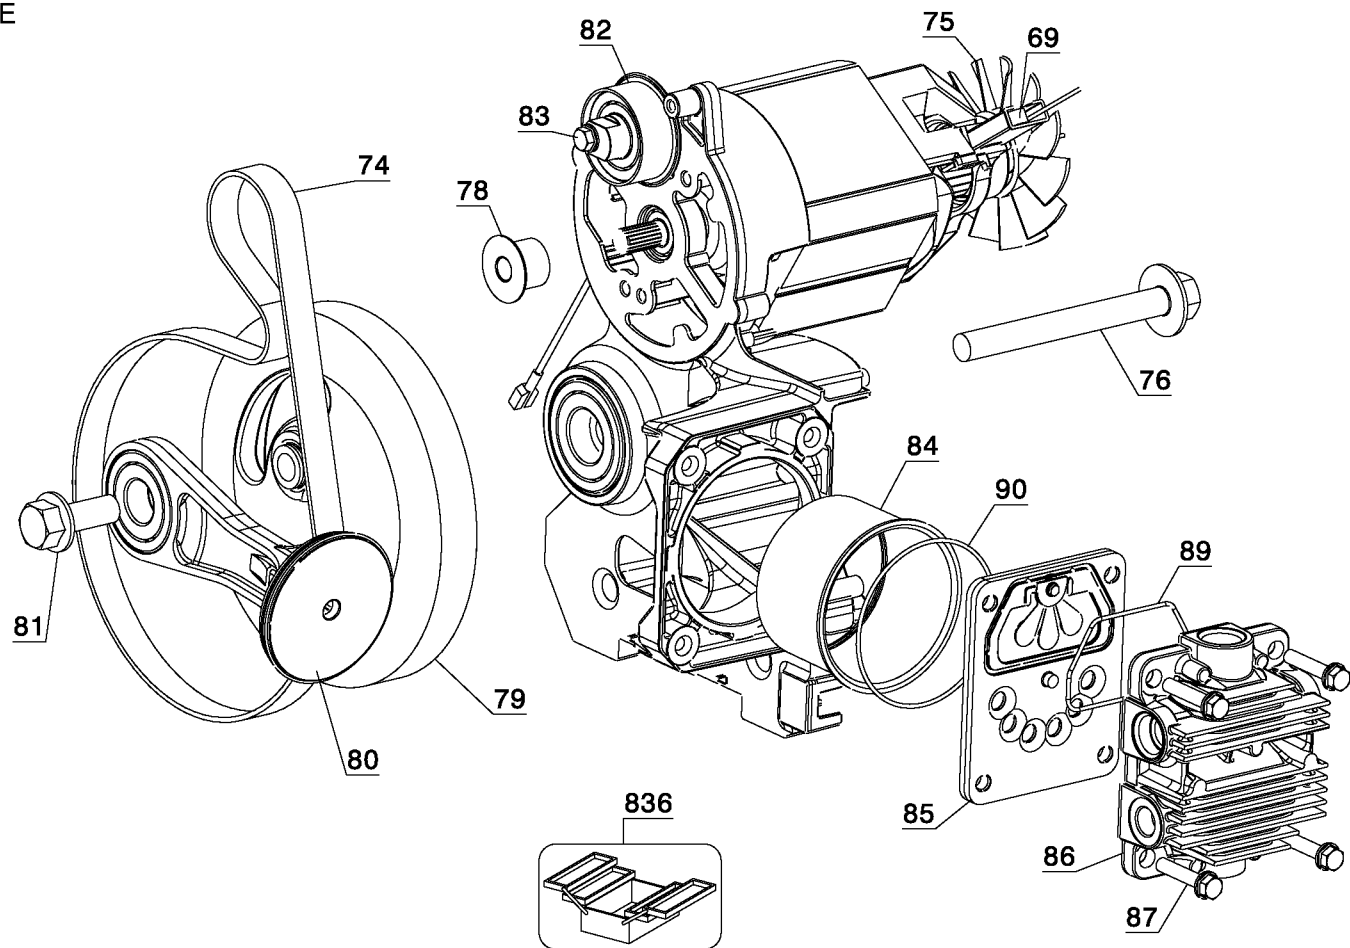

SE

Parts List for D55167 Type 3

Item Number	Part Number	Description	Qty Required
1	A16636SV	TANK ASSEMBLY	1
2	N008517	WHEEL	2
3	A01194	BOLT .375-16X2.38 UN	2
4	SSF-8080-ZN	NUT .375-16 UNC-2B H	2
5	D24721	KIT ISOLATOR W/SCREW	2
6	91895680	SCREW .250-20X.750 H	3
7	1000002673	CHECK VALVE	1
8	AC-0716	ISOLATOR 3PT MOUNT 9	3
9	N041594SV	PUMP ASSEMBLY	1
10	A14226	OUTLET TUBE	1
11	SSP-7812	ASSY NUT SLEEVE 1/2	1
12	A15533	SHROUD FRONT	1
13	ACG-408	ASSY FASTENER	3
14	AC-0781	O-RING .362ID X.103W	1
15	AC-0780	NUT .750-16 UNF HEX	1
16	SUDL-9-1	SCREW #8-32X.375/.34	4
17	A03857	WASHER	1
18	A02425	MOTOR CORD	1
19	ACG-18	CUP SADDLE MOUNT	1
20	SS-3222-CD	PLUG PIPE	1
22	D21172	SCREW .250-20X.500 H	4
23	N015595	HANDLE	1
24	A10011	ELBOW	1
25	D26615	CORD POWER ST 14GA 1	1
26	D28104	SCREW .250-20X.500 P	5
27	N030566	REGULATOR/MANIFOLD	1
27	N148120SV	REGULATOR BONNET	1

Parts List for D55167 Type 3

Item Number	Part Number	Description	Qty Required
61	1000000267	LABEL PERF	1
62	A19040	WARNING LABEL	1
63	N043049	NAME PLATE	1
65	A10157SV	BRUSH	2
65	A20723	BRUSH SPRING	2
69	A10157SV	BRUSH	2
74	N011005	BELT	1
75	A11031	FAN	1
76	A08547	SCREW	1
78	A21071	MOTOR PULLEY	1
79	A10811	FLYWHEEL	1
80	N038785	CONN ROD/PISTON ASSY	1
81	A08454	SCREW	1
82	A13016SV	IDLER PULLEY ASSY	1
83	A10638	SCREW	1
84	N021229	KIT COMP RING REPLAC	1
85	A09819SV	VALVE PLATE ASSY	1
86	A12477	HEAD	1
87	AC-0798	SCREW .250-20X1.25 H	4
89	ACG-45	ORING P/L HEAD	1
90	A03856	O-RING	1
836	233804-43	TENSION SCALE	1