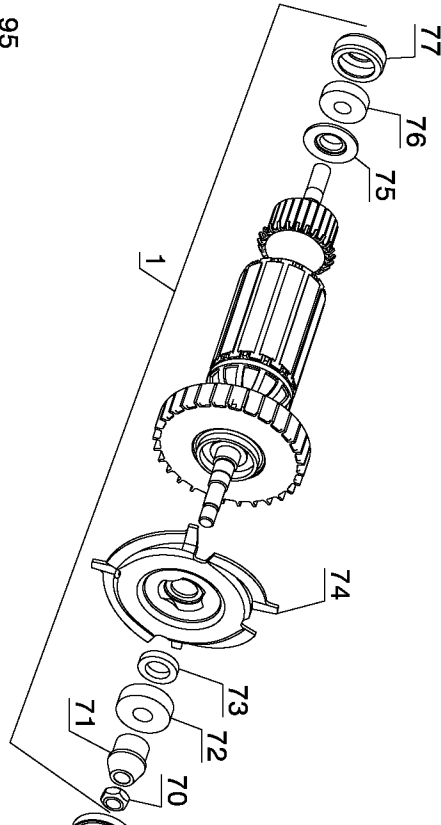

1

77

76

75

74

73

72

70

71

82

81

96

3

85

21

20

93

19

84

83

81

96

3

85

21

20

93

19