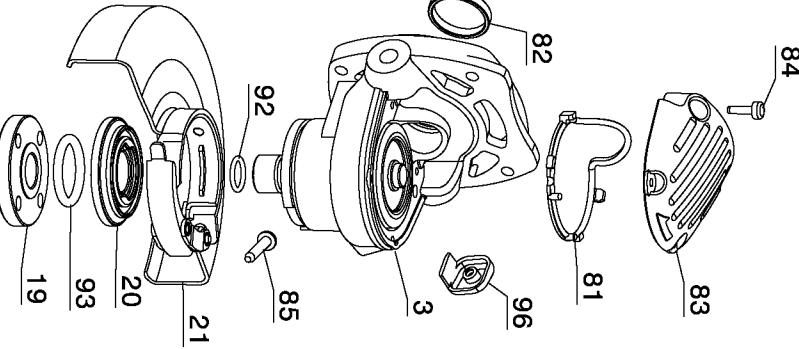

19

87

95

88

84

83

81

96

Parts List for D28402-B3 Type 2

Item Number	Part Number	Description	Qty Required
1	N127077	ARMATURE ASSY.	1
2	623571-00	FIELD CASE	1
3	N127078	GEAR CASE ASSY.	1
3	657179-00	GEAR	1
4	330065-31	SCREW	9
5	648743-00	ARM	2
6	623592-00	FELT SEAL	4
8	650916-01	BRUSH	2
9	623589-00	BRUSH SPRING	2
10	623591-00	CAP	2
11	593685-00	SCREW	2
12	623576-00	HANDLE ASSY.	1
13	945614-02	SWITCH	1
14	N055787	SEPARATOR	1
15	623619-00S	PADDLE ASSY.	1
16	626006-00	CORD CLAMP	1
17	330019-03	SCREW	2
18	330005-01	PROTECTOR,CORD	1
19	636226-00	NUT	1
20	633257-00SV	BACKING FLANGE	1
21	397661-01	GUARD	1
22	625415-00	PLUG	1
22	625323-00	LOCK-ON BUTTON	1
23	562210-00	SPRING	1
24	330072-98	CORD/8FT/18-2SJ	1
26	623593-00	TERMINAL	2
28	N115002	NAME PLATE	1

Parts List for D28402-B3 Type 2

Item Number	Part Number	Description	Qty Required
29	628885-00	ID LABEL	1
30	N119716	WARNING LABEL	1
70	604484-00	NUT	1
71	657180-00	PINION	1
72	605040-11	BALL BEARING	1
73	623617-00	FELT SEAL	1
74	623580-00	BRG. RETAINER	1
75	623613-00	SLINGER	1
76	605040-02	BALL BEARING	1
77	641823-00	BEARING CUP	1
78	621220-02	FIELD	1
79	623572-00	FAN BAFFLE	1
80	330065-25	SCREW	4
81	623618-00	GASKET	1
82	611492-00	SLEEVE,RUBBER	1
83	623562-00	GEAR CASE COVER	1
84	385676-01	SCREW	4
85	631609-02	SCREW	1
86	444262-00	TERMINAL	2
87	N079326	WRENCH	1
88	614796-00	SIDE HANDLE	1
92	633044-00	O-RING	1
93	633043-00	O-RING	1
95	N107295	HEX WRENCH	1
96	623570-00	SPINDLE LOCK BUTTON	1
800	583534-00	GREASE	1
800	30301914-01	GREASE	1