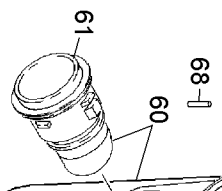

68-1

61

60

80