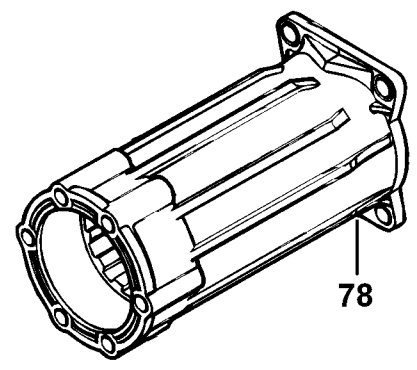

20Nm

Parts List for D25901K-AR Type 1

Item Number	Part Number	Description	Qty Required
1	579837-02	ARMATURE	1
2	579827-04	FIELD ASSY.	1
3	1007719-00	BRUSH HOLDER ASSY	1
4	590191-00	SLEEVE,INSULATE	1
5	577745-00	BALL BEARING	1
7	1007800-00	SEAL	1
8	1005550-02	BRUSH,PAIR	1
9	487377-00	BRUSH SPRING	2
10	1006393-00	FAN	1
11	324119-02	SCREW	1
12	1005637-00	COMPRESSION SPRING	2
13	1005640-00	HANDLE	1
14	1005643-00	BELLOWS	2
15	1005672-00	SCREW	2
16	1005646-00	TUBE,GUIDE	2
17	1005644-00	STOP	2
18	487326-03	LEAD ASSY.	1
19	1005639-00	HANDLE	1
20	1005496-01	GUIDE BUSHING	2
21	496906-00	CARRIER	1
22	N062128	SWITCH	1
23	1005645-00	ROD	1
24	1005641-00	HANDLE COVER	1
25	821070	CORD CLAMP	1
26	330065-08	SCREW	7
27	1005942-00	SLEEVE BEARING	2
28	323091-01	PROTECTOR,CORD	1

Parts List for D25901K-AR Type 1

Item Number	Part Number	Description	Qty Required
29	573379-16	CORD SET	1
30	1005642-00	GEAR CASE COVER	1
31	496914-00	BRIDGE	1
32	487224-00	SEAL	1
33	330065-08	SCREW	2
34	324821-04	CIRCLIP	1
35	N110363	BEARING	1
36	487209-01	SEAL	1
37	324821-03	CIRCLIP	1
38	487234-00	CONNECTING ROD	1
39	578452-00	SPACER	1
40	578451-00	SPACER	1
41	330003-67	BEARING	2
42	579782-00	GEAR	1
43	579783-00	GEAR	1
44	579772-00	GEARCASE ASSY	1
45	579839-00	CRANKSHAFT	1
46	576451-00	RING	1
47	487208-00	PIN	1
48	487228-00	KNOB	2
49	487213-00	O RING	1
50	579774-00	PISTON	1
51	579779-01	PISTON ASSY.	1
52	323711-47	O RING	1
53	N147097	COVER ASSY.	1
54	1007717-00	MODULE ASSY.	1
55	479319-00	CLAMPING INSERT	1