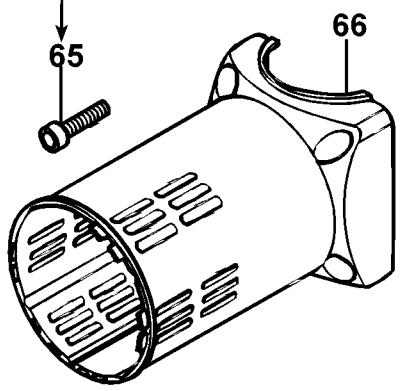

20Nm

Parts List for D25901K-AR Type 1

Item Number	Part Number	Description	Qty Required
1	579837-02	ARMATURE	1
2	579827-04	FIELD ASSY.	1
3	1007719-00	BRUSH HOLDER ASSY	1
4	590191-00	SLEEVE,INSULATE	1
5	577745-00	BALL BEARING	1
7	1007800-00	SEAL	1
8	1005550-02	BRUSH,PAIR	1
9	487377-00	BRUSH SPRING	2
10	1006393-00	FAN	1
11	324119-02	SCREW	1
12	1005637-00	COMPRESSION SPRING	2
13	1005640-00	HANDLE	1
14	1005643-00	BELLOWS	2
15	1005672-00	SCREW	2
16	1005646-00	TUBE,GUIDE	2
17	1005644-00	STOP	2
18	487326-03	LEAD ASSY.	1
19	1005639-00	HANDLE	1
20	1005496-01	GUIDE BUSHING	2
21	496906-00	CARRIER	1
22	N062128	SWITCH	1
23	1005645-00	ROD	1
24	1005641-00	HANDLE COVER	1
25	821070	CORD CLAMP	1
26	330065-08	SCREW	7
27	1005942-00	SLEEVE BEARING	2
28	323091-01	PROTECTOR,CORD	1

Parts List for D25901K-AR Type 1

Item Number	Part Number	Description	Qty Required
56	487284-00	CLAMP WASHER	2
57	1005666-00	MOTOR COVER	1
58	324007-11	SCREW	23
59	1007718-00	SIDE HANDLE	1
60	487343-00	BOLT	1
61	487277-00	HANDLE	1
62	479317-01	LOCK WASHER	2
63	487281-00	CLAMP	1
64	487291-00	KNOB ASSY	1
65	949886-32	SCREW	4
66	487282-00	HOUSING COVER	1
67	579832-00	BEAT PIECE	1
68	487270-00	BUSH	1
69	496678-00	DAMPER	1
70	579786-00	BUSH	1
71	487298-00	O RING	1
72	496847-00	BUSH	1
73	487297-00	O RING	1
74	323711-41	O RING	2
75	N075954	CYLINDER	1
76	579780-00	RAM	1
77	487296-00	O RING	1
78	579769-00	FRONT HSG	1
79	323711-55	O-RING	1
80	487293-00	SPRING GUIDE	1
81	487247-00	SPRING	2
82	576488-00	SPRING GUIDE	2