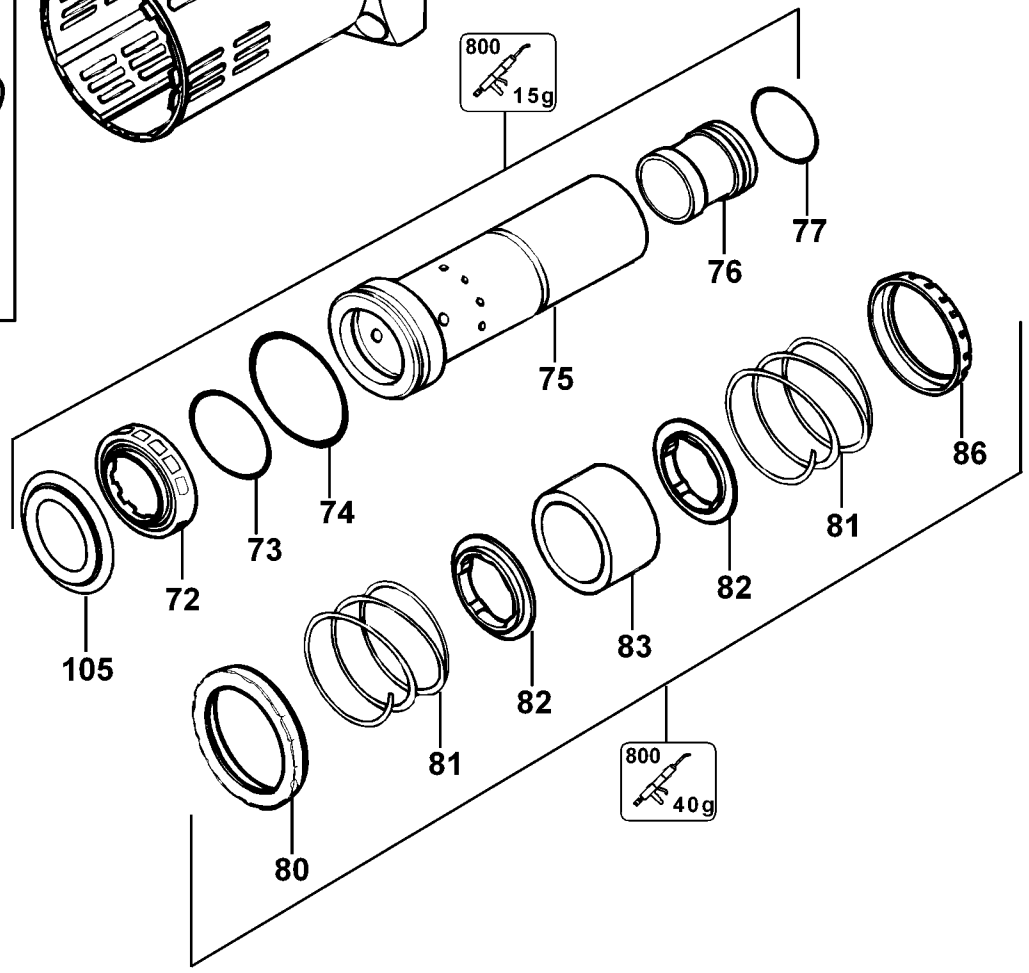

20Nm

Parts List for D25901K-AR Type 1

Item Number	Part Number	Description	Qty Required
1	579837-02	ARMATURE	1
2	579827-04	FIELD ASSY.	1
3	1007719-00	BRUSH HOLDER ASSY	1
4	590191-00	SLEEVE,INSULATE	1
5	577745-00	BALL BEARING	1
7	1007800-00	SEAL	1
8	1005550-02	BRUSH,PAIR	1
9	487377-00	BRUSH SPRING	2
10	1006393-00	FAN	1
11	324119-02	SCREW	1
12	1005637-00	COMPRESSION SPRING	2
13	1005640-00	HANDLE	1
14	1005643-00	BELLOWS	2
15	1005672-00	SCREW	2
16	1005646-00	TUBE,GUIDE	2
17	1005644-00	STOP	2
18	487326-03	LEAD ASSY.	1
19	1005639-00	HANDLE	1
20	1005496-01	GUIDE BUSHING	2
21	496906-00	CARRIER	1
22	N062128	SWITCH	1
23	1005645-00	ROD	1
24	1005641-00	HANDLE COVER	1
25	821070	CORD CLAMP	1
26	330065-08	SCREW	7
27	1005942-00	SLEEVE BEARING	2
28	323091-01	PROTECTOR,CORD	1

Parts List for D25901K-AR Type 1

Item Number	Part Number	Description	Qty Required
29	573379-16	CORD SET	1
30	1005642-00	GEAR CASE COVER	1
31	496914-00	BRIDGE	1
32	487224-00	SEAL	1
33	330065-08	SCREW	2
34	324821-04	CIRCLIP	1
35	N110363	BEARING	1
36	487209-01	SEAL	1
37	324821-03	CIRCLIP	1
38	487234-00	CONNECTING ROD	1
39	578452-00	SPACER	1
40	578451-00	SPACER	1
41	330003-67	BEARING	2
42	579782-00	GEAR	1
43	579783-00	GEAR	1
44	579772-00	GEARCASE ASSY	1
45	579839-00	CRANKSHAFT	1
46	576451-00	RING	1
47	487208-00	PIN	1
48	487228-00	KNOB	2
49	487213-00	O RING	1
50	579774-00	PISTON	1
51	579779-01	PISTON ASSY.	1
52	323711-47	O RING	1
53	N147097	COVER ASSY.	1
54	1007717-00	MODULE ASSY.	1
55	479319-00	CLAMPING INSERT	1