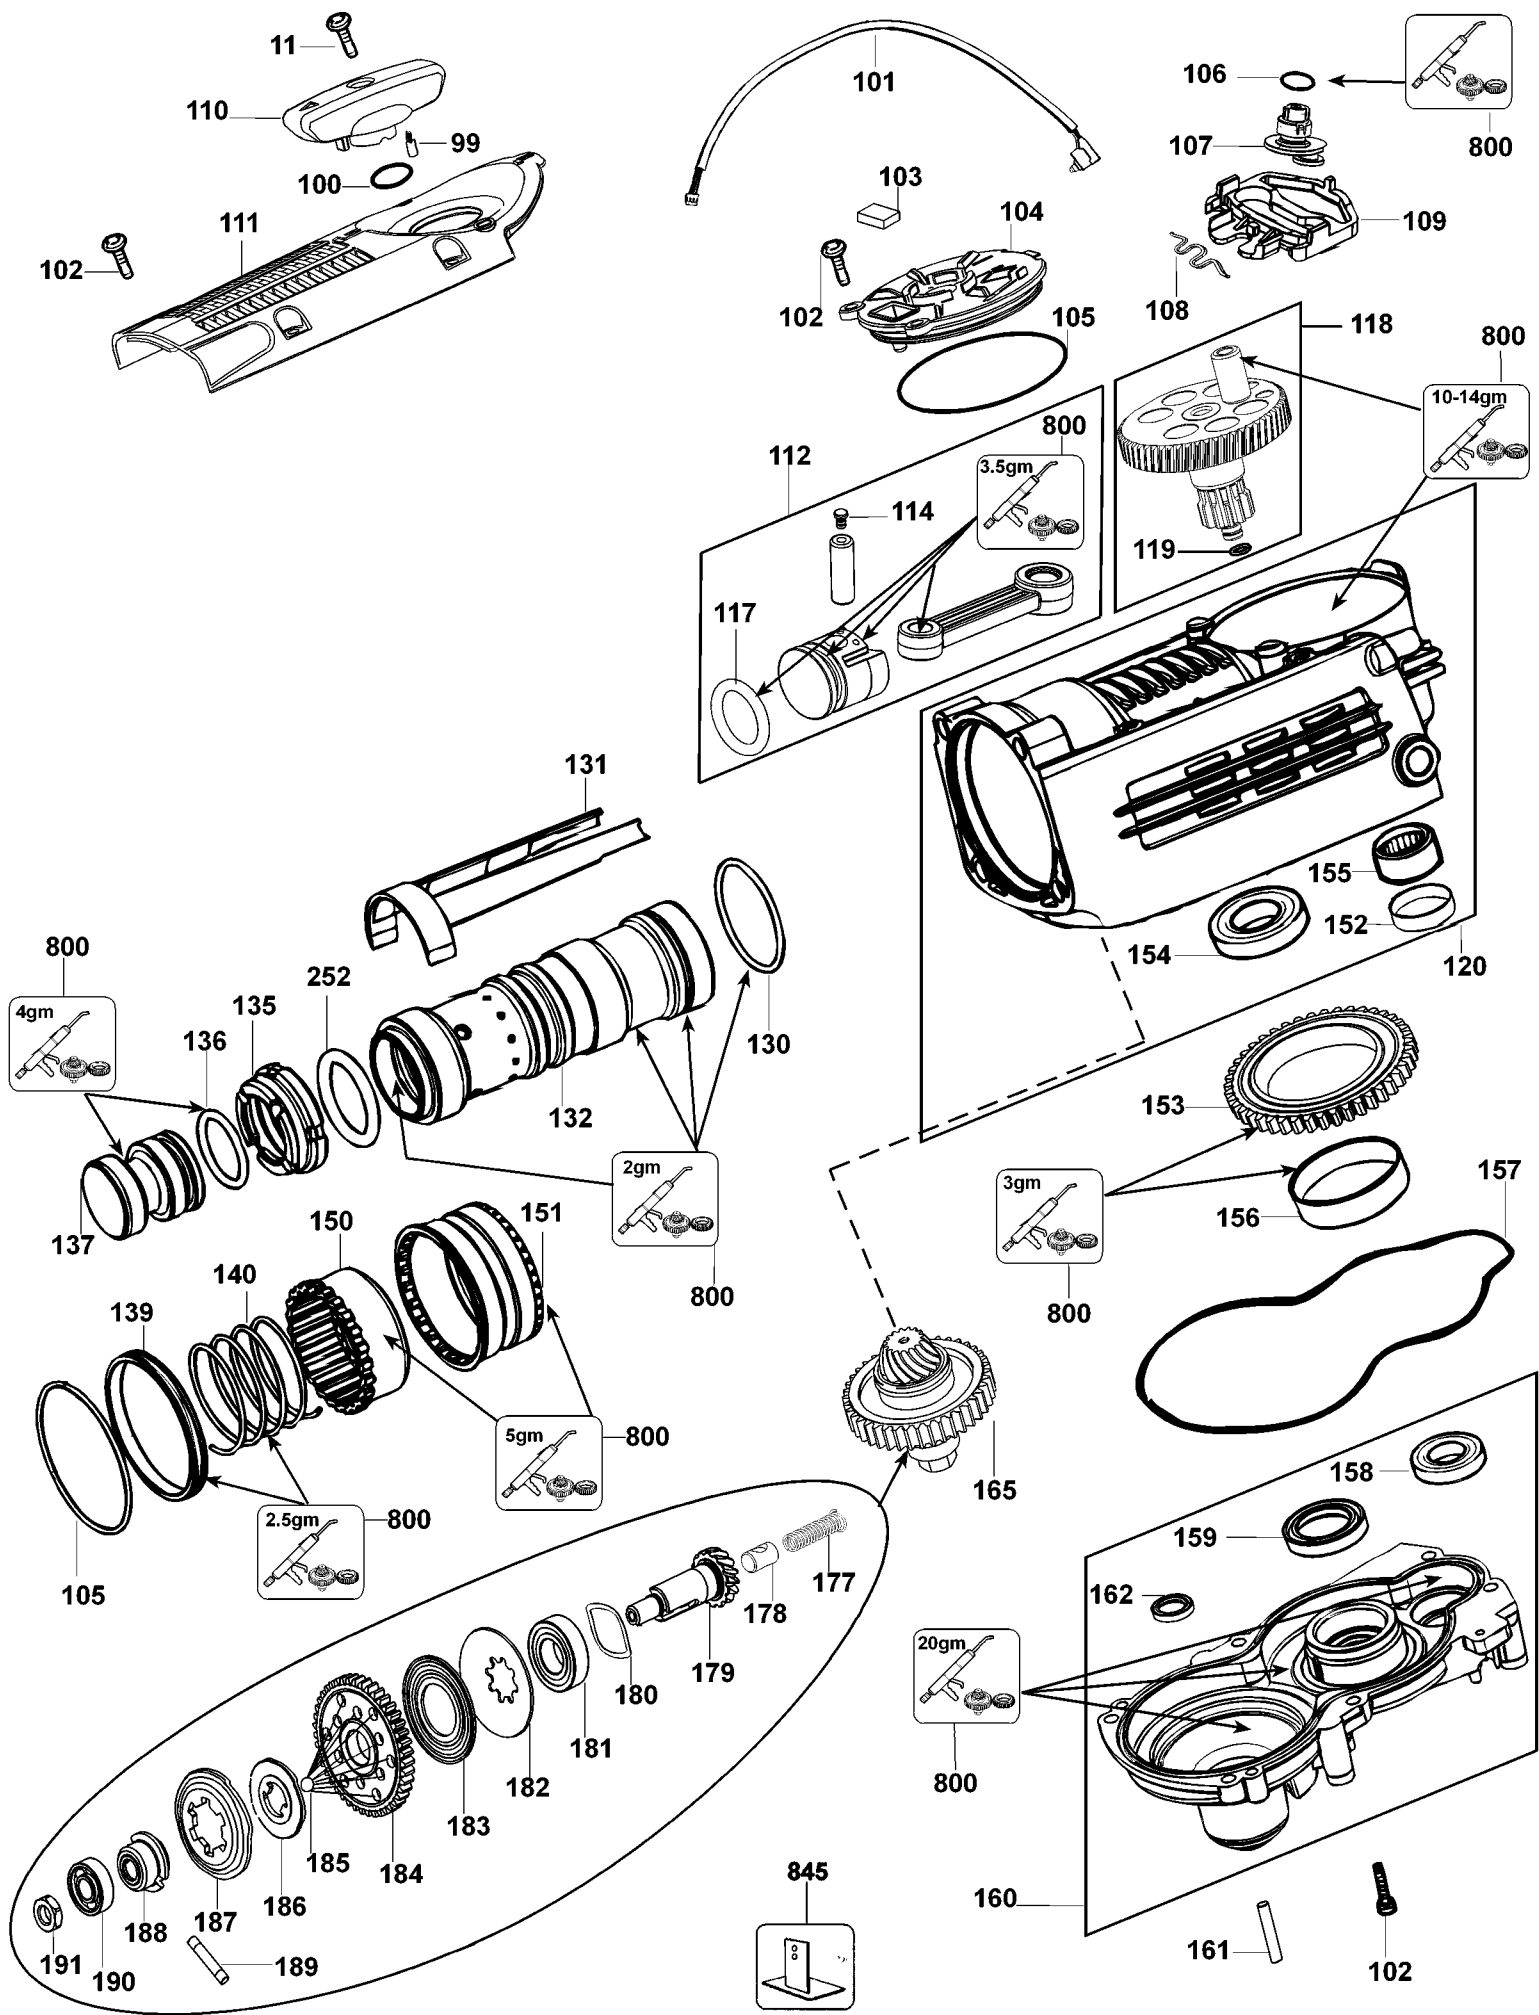

## Parts List for D25701K Type 1

Item Number	Part Number	Description	Qty Required
1	N019871	REPAIR KIT	1
2	586415-00	GUIDE ASSY.	1
3	585171-00	COVER HANDLE	1
4	588639-00	BELLOWS	1
5	586045-00	LENS	1
6	586411-00	ROLLER	1
7	587114-01	TRIGGER	1
8	581070-00	SWITCH	1
9	587090-00	HANDLE COVER	1
11	330065-08	SCREW	16
13	821070	CORD CLAMP	1
14	330100-03	CORD SET	1
15	477448-00	LOCK ASSY	1
16	494477-00	STOP	2
17	586414-00	GUIDE ROD	1
18	587085-00	HANDLE	1
19	586413-00	DRIVER	2
20	1005496-00	BUSHING	2
21	N019871	REPAIR KIT	1
22	949886-33	SCREW	1
24	330019-33	SCREW	1
28	577746-00	RING	1
29	586597-00	GUARD ASSY.	1
30	586412-00	AXLE	2
31	588640-00	BELLOWS	1
32	586423-00	CARRIER	1
33	586421-00	SPRING COMPRESSION	1

## Parts List for D25701K Type 1

Item Number	Part Number	Description	Qty Required
152	479974-00	SPACER	1
153	488688-00	GEAR	1
154	577745-02	BEARING BALL	1
155	489245-00	NEEDLE BEARING	1
156	489239-00	BEARING BUSH	1
157	586022-00	SEAL	1
158	330003-39	BEARING,BALL	1
159	327141-08	SEAL	1
160	489247-00	HOUSING ASSY.	1
161	586392-00	PIN	1
162	586403-00	SEAL	1
165	N079392	CLUTCH ASSY.	1
177	N079392	CLUTCH ASSY.	1
178	000000-00	No Longer Available	1
179	489241-00	SHAFT	1
180	479947-00	WASHER SPRING	1
181	323872-06	BEARING BALL	1
182	586394-00	CUP	1
183	586386-00	THRUST PLATE	1
184	000000-00	No Longer Available	1
185	368247-00	BALL	12
186	000000-00	No Longer Available	1
187	586390-00	DISC	1
188	586388-00	BEARING BUSH	1
189	586393-00	PIN	1
190	330003-26	BEARING,BALL	1
191	586402-00	NUT	1