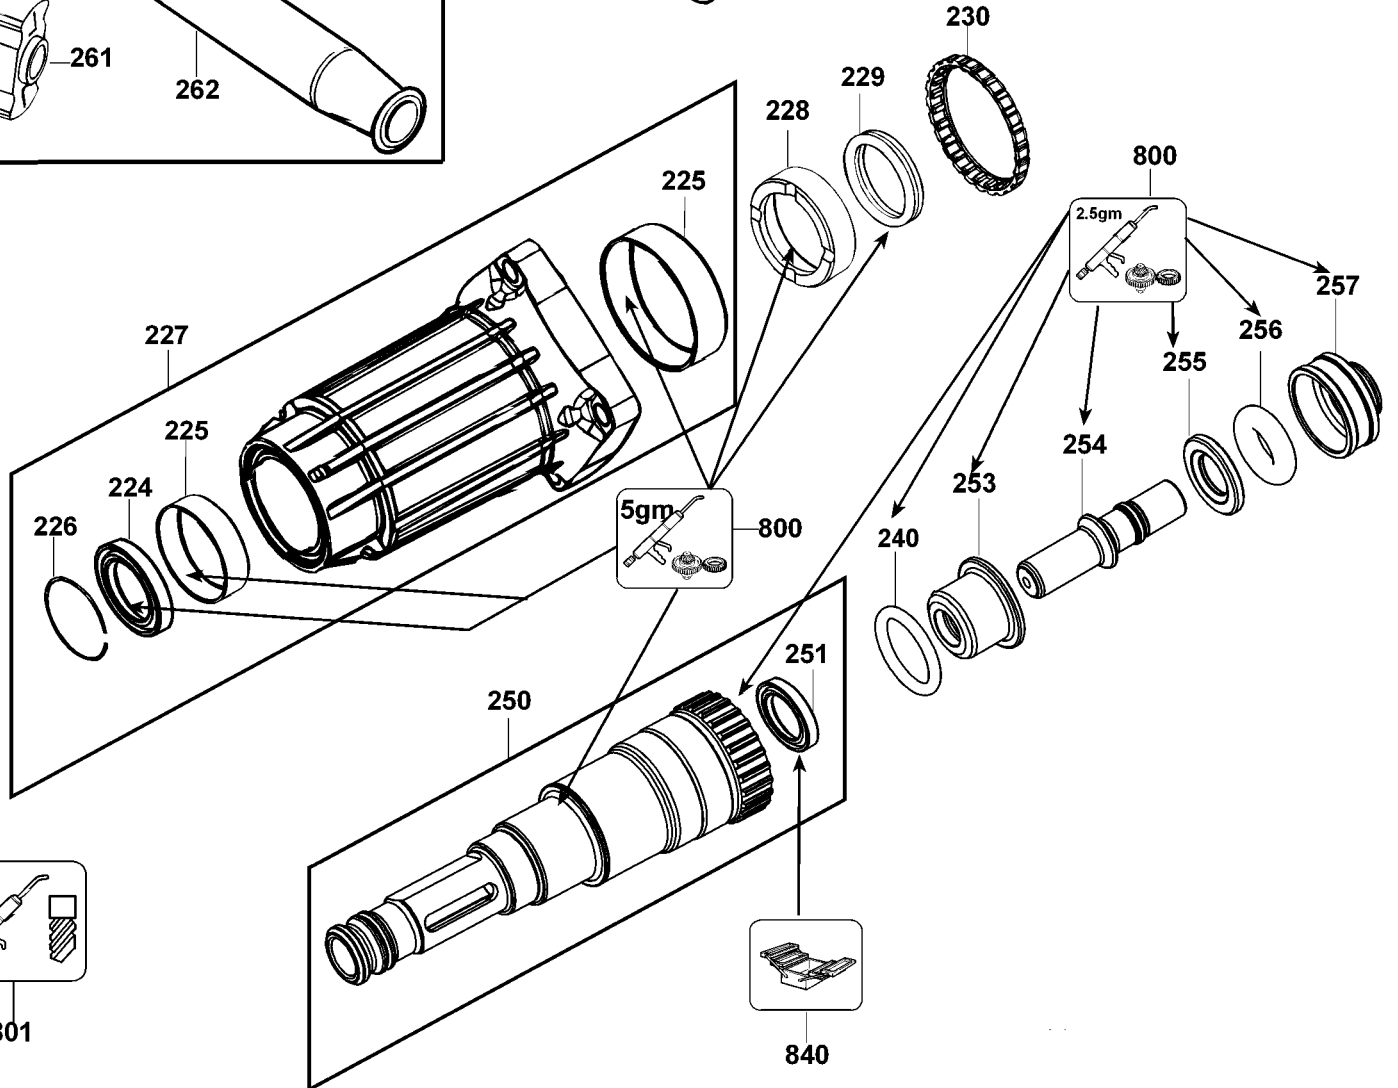

## Parts List for D25701K Type 1

Item Number	Part Number	Description	Qty Required
1	N019871	REPAIR KIT	1
2	586415-00	GUIDE ASSY.	1
3	585171-00	COVER HANDLE	1
4	588639-00	BELLOWS	1
5	586045-00	LENS	1
6	586411-00	ROLLER	1
7	587114-01	TRIGGER	1
8	581070-00	SWITCH	1
9	587090-00	HANDLE COVER	1
11	330065-08	SCREW	16
13	821070	CORD CLAMP	1
14	330100-03	CORD SET	1
15	477448-00	LOCK ASSY	1
16	494477-00	STOP	2
17	586414-00	GUIDE ROD	1
18	587085-00	HANDLE	1
19	586413-00	DRIVER	2
20	1005496-00	BUSHING	2
21	N019871	REPAIR KIT	1
22	949886-33	SCREW	1
24	330019-33	SCREW	1
28	577746-00	RING	1
29	586597-00	GUARD ASSY.	1
30	586412-00	AXLE	2
31	588640-00	BELLOWS	1
32	586423-00	CARRIER	1
33	586421-00	SPRING COMPRESSION	1

## Parts List for D25701K Type 1

Item Number	Part Number	Description	Qty Required
255	488680-00	WASHER	1
256	577744-06	O-RING	1
257	488686-00	BUSH	1
260	489250-00	HANDLE ASSY.	1
261	N021312	CLAMPING INSERT	1
262	N021120	HANDLE	1
263	326553-00	RING,LOCKING	1
264	479333-00	CLAMP	1
265	326552-00	BUSHING	1
266	N079374	PIN	1
800	578970-04	GREASE	1
801	328771-07	GREASE	1
821	479945-01	NAMEPLATE	1
826	488183-00	LABEL	1
836	559652-99	SERVICE TOOL	1
836	559659-99	SERVICE TOOL	1
840	233804-20	SEAL/TL HLDR ASY TL	1
845	559656-99	SERVICE TOOL	1
847	491211-00	SERVICE KIT	1
861	381297-94	KIT BOX	1