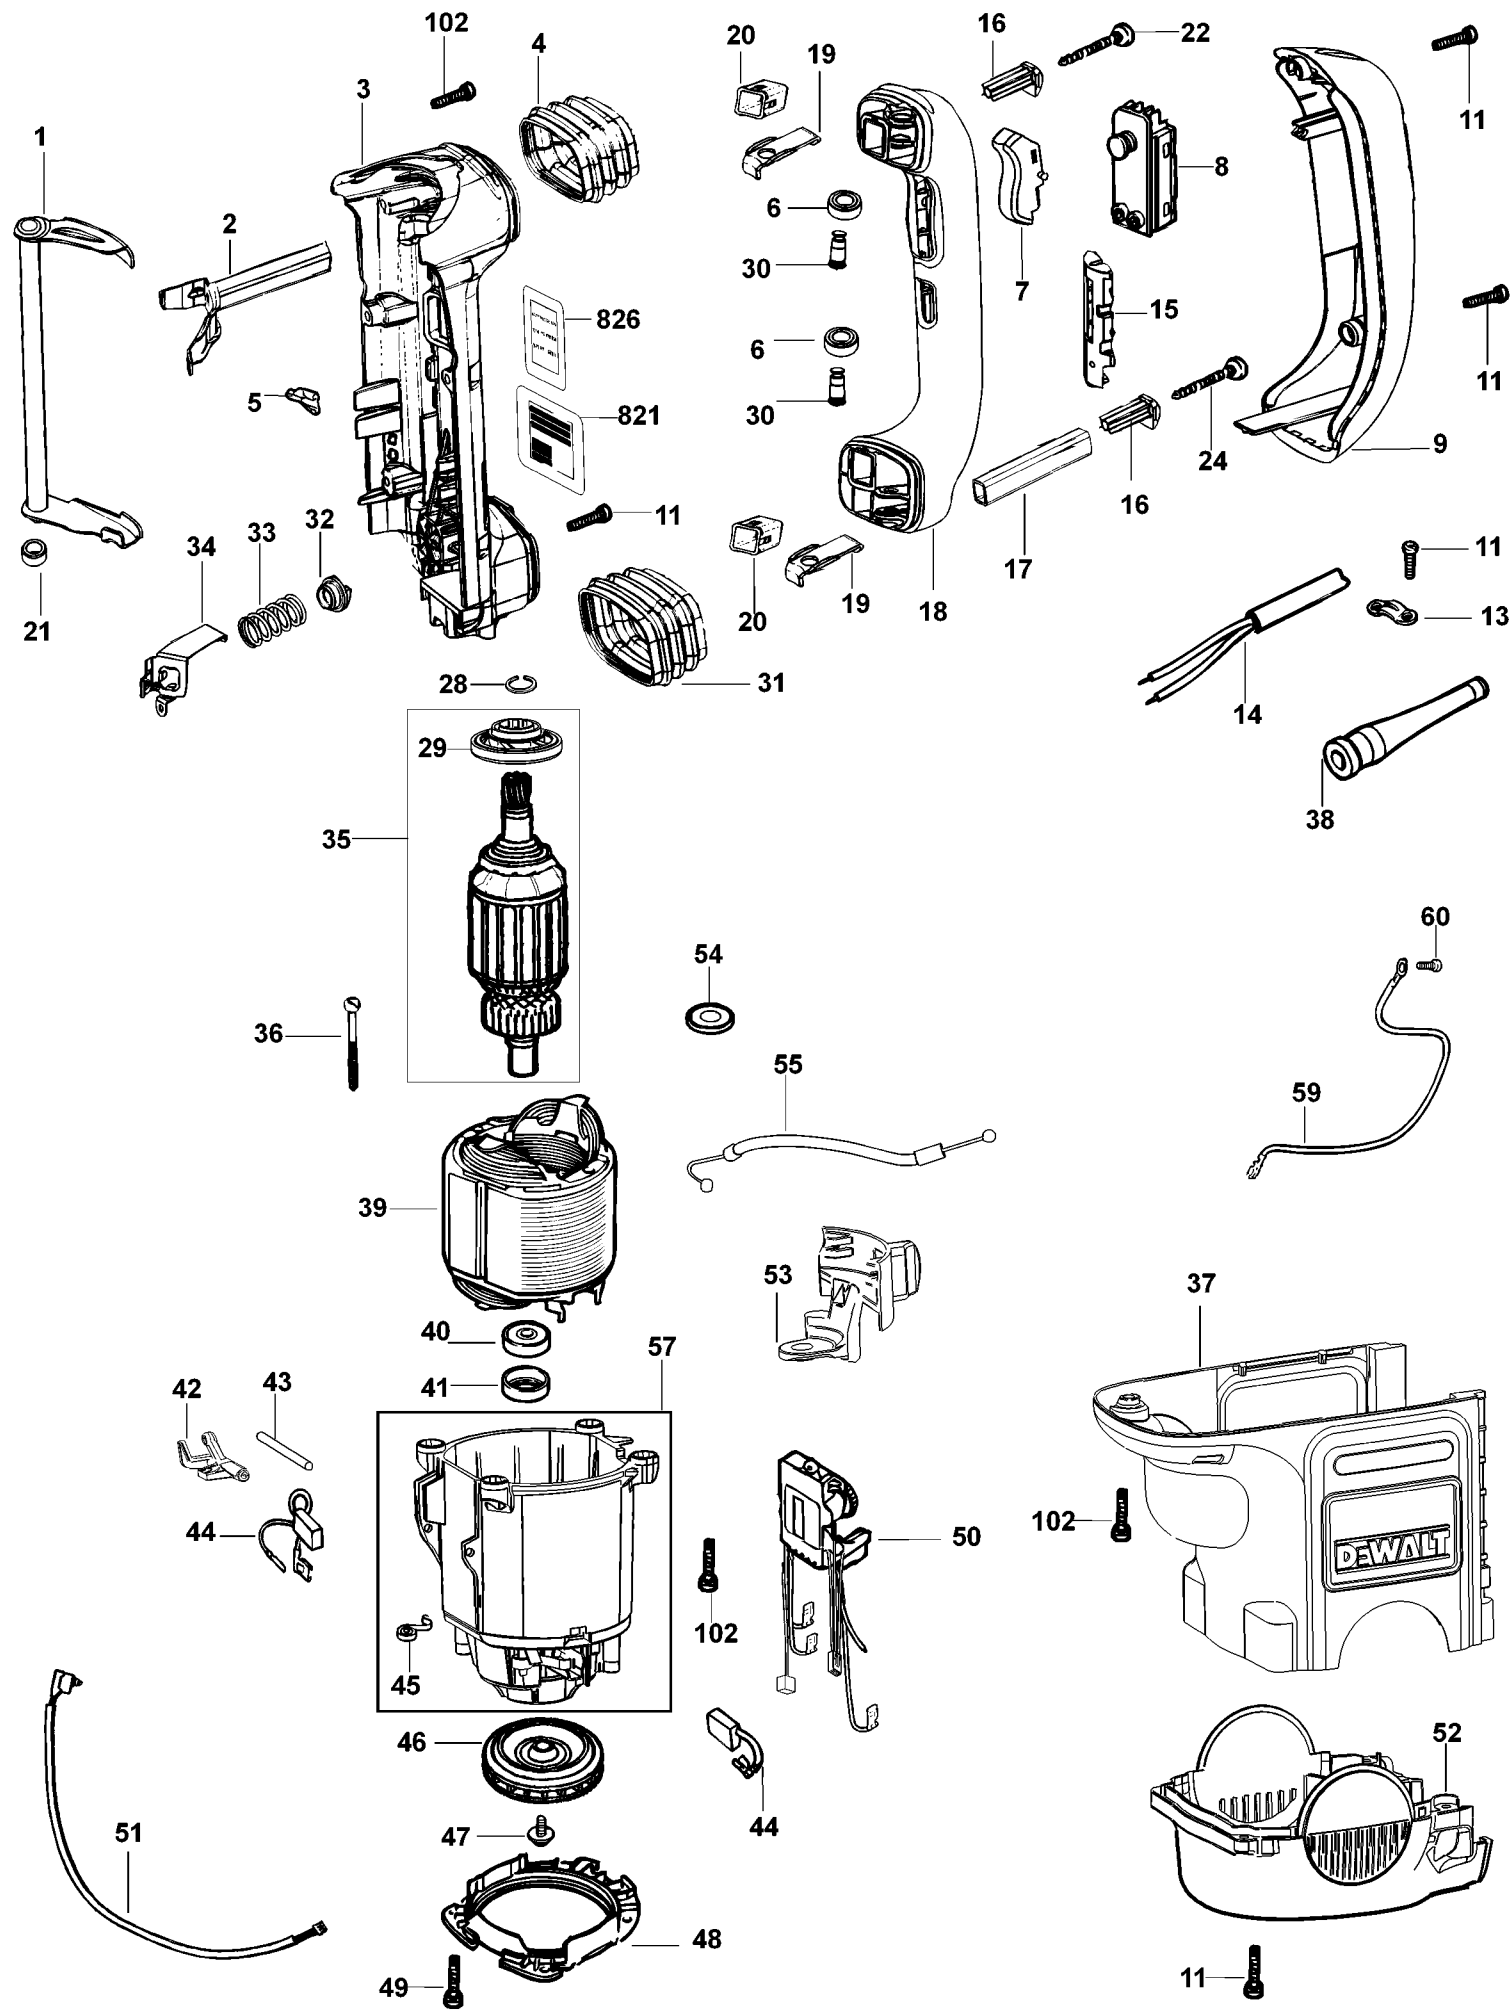

## Parts List for D25701K Type 1

Item Number	Part Number	Description	Qty Required
1	N019871	REPAIR KIT	1
2	586415-00	GUIDE ASSY.	1
3	585171-00	COVER HANDLE	1
4	588639-00	BELLOWS	1
5	586045-00	LENS	1
6	586411-00	ROLLER	1
7	587114-01	TRIGGER	1
8	581070-00	SWITCH	1
9	587090-00	HANDLE COVER	1
11	330065-08	SCREW	16
13	821070	CORD CLAMP	1
14	330100-03	CORD SET	1
15	477448-00	LOCK ASSY	1
16	494477-00	STOP	2
17	586414-00	GUIDE ROD	1
18	587085-00	HANDLE	1
19	586413-00	DRIVER	2
20	1005496-00	BUSHING	2
21	N019871	REPAIR KIT	1
22	949886-33	SCREW	1
24	330019-33	SCREW	1
28	577746-00	RING	1
29	586597-00	GUARD ASSY.	1
30	586412-00	AXLE	2
31	588640-00	BELLOWS	1
32	586423-00	CARRIER	1
33	586421-00	SPRING COMPRESSION	1

## Parts List for D25701K Type 1

Item Number	Part Number	Description	Qty Required
152	479974-00	SPACER	1
153	488688-00	GEAR	1
154	577745-02	BEARING BALL	1
155	489245-00	NEEDLE BEARING	1
156	489239-00	BEARING BUSH	1
157	586022-00	SEAL	1
158	330003-39	BEARING,BALL	1
159	327141-08	SEAL	1
160	489247-00	HOUSING ASSY.	1
161	586392-00	PIN	1
162	586403-00	SEAL	1
165	N079392	CLUTCH ASSY.	1
177	N079392	CLUTCH ASSY.	1
178	000000-00	No Longer Available	1
179	489241-00	SHAFT	1
180	479947-00	WASHER SPRING	1
181	323872-06	BEARING BALL	1
182	586394-00	CUP	1
183	586386-00	THRUST PLATE	1
184	000000-00	No Longer Available	1
185	368247-00	BALL	12
186	000000-00	No Longer Available	1
187	586390-00	DISC	1
188	586388-00	BEARING BUSH	1
189	586393-00	PIN	1
190	330003-26	BEARING,BALL	1
191	586402-00	NUT	1