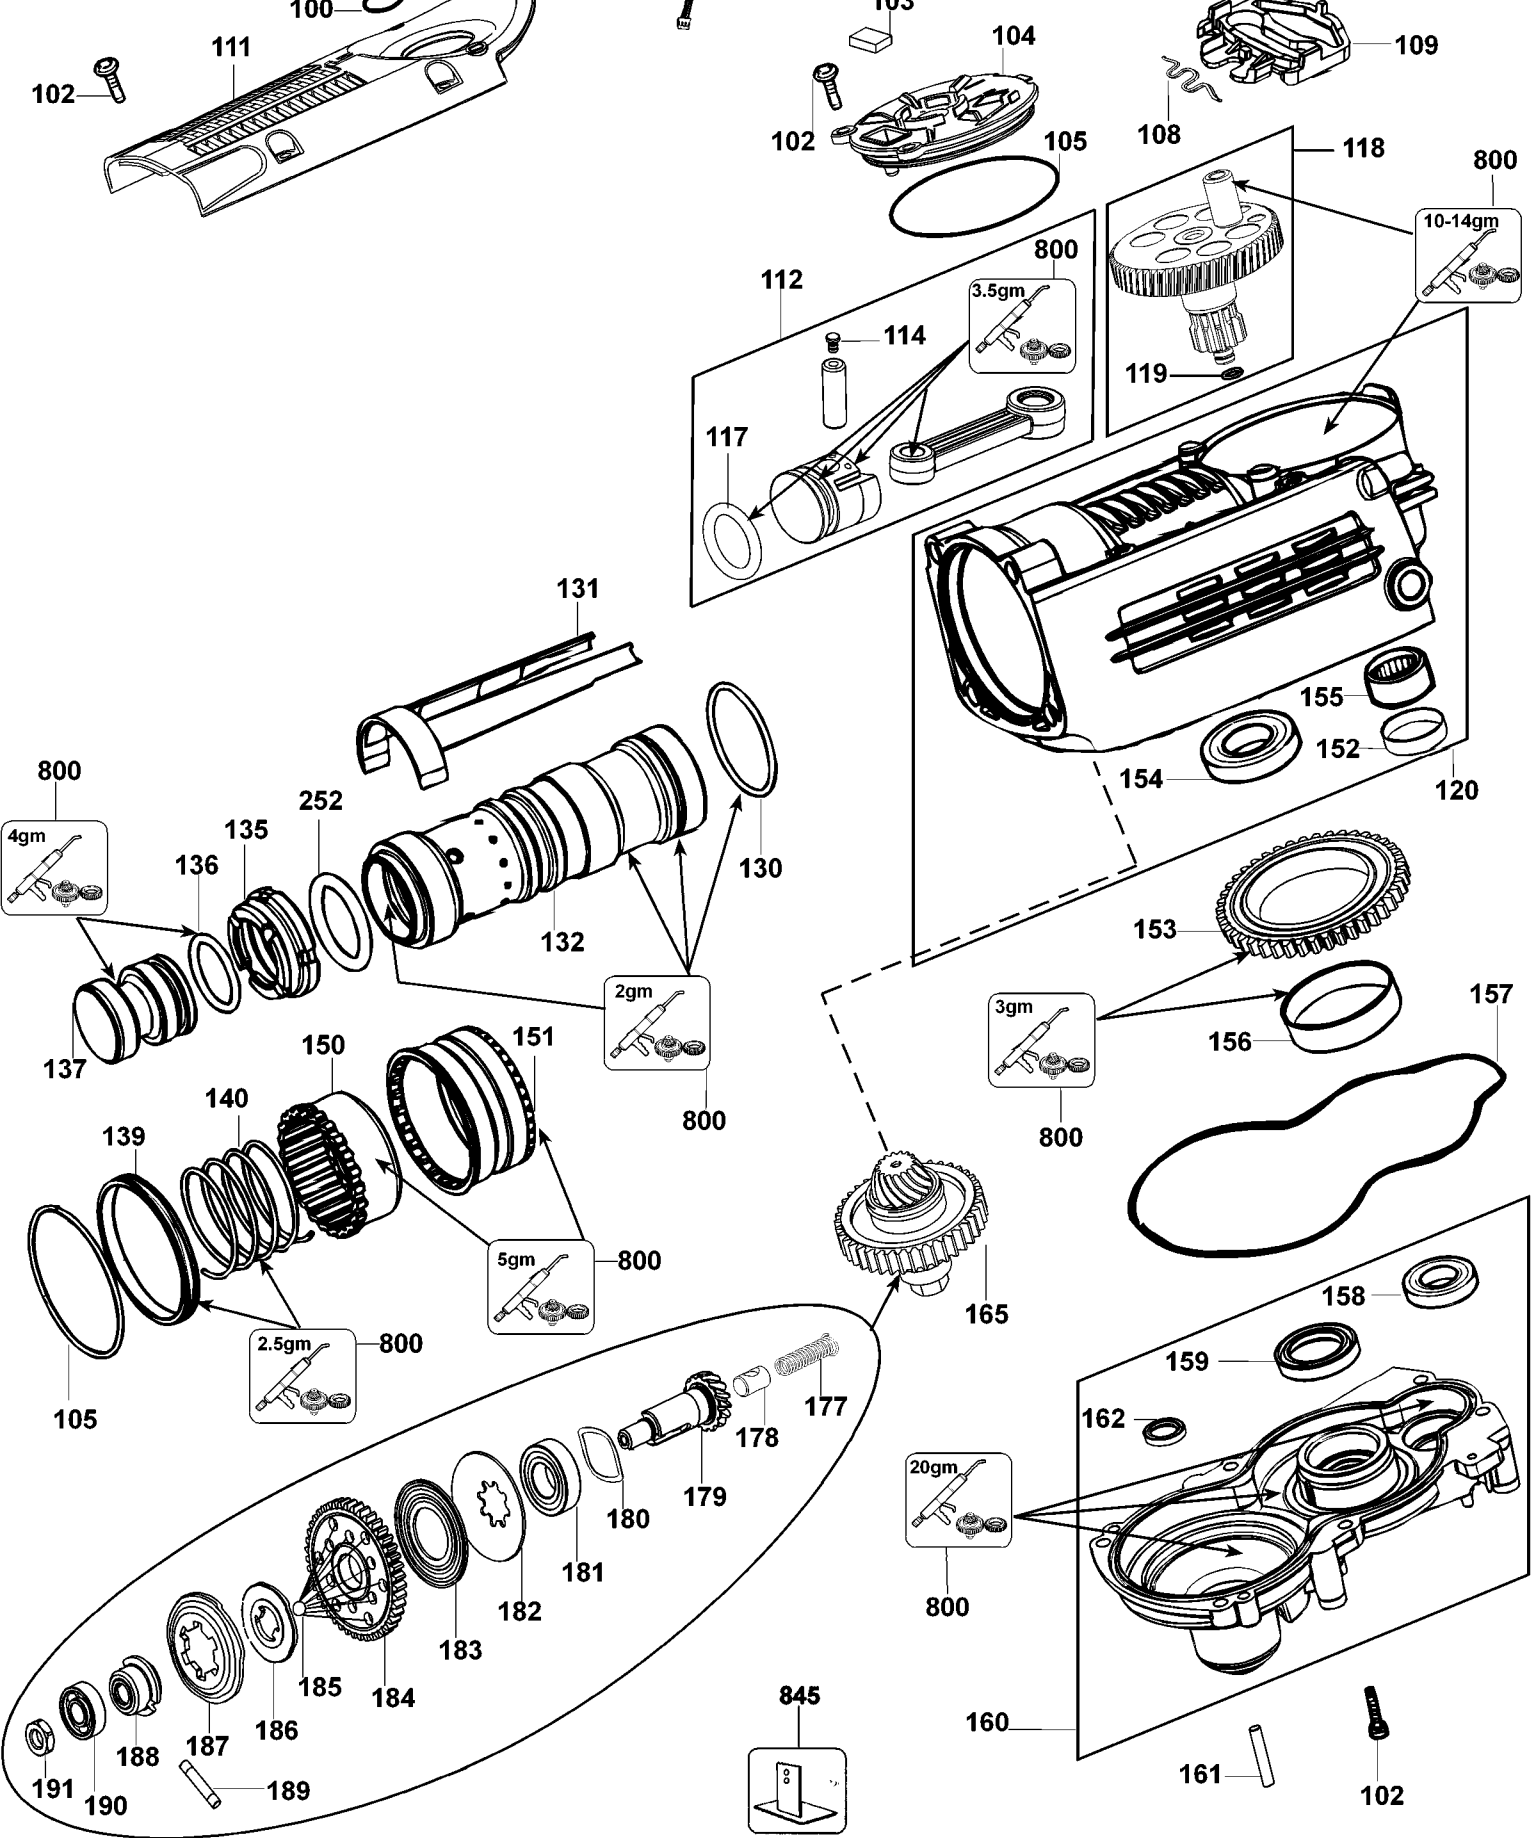

## Parts List for D25701K-AR Type 1

Item Number	Part Number	Description	Qty Required
1	N019871	REPAIR KIT	1
2	586415-00	GUIDE ASSY.	1
3	585171-00	COVER HANDLE	1
4	588639-00	BELLOWS	1
5	586045-00	LENS	1
6	586411-00	ROLLER	1
7	587114-01	TRIGGER	1
8	581070-00	SWITCH	1
9	587090-00	HANDLE COVER	1
11	330065-08	SCREW	16
13	821070	CORD CLAMP	1
14	573379-16	CORD SET	1
15	477448-00	LOCK ASSY	1
16	494477-00	STOP	2
17	586414-00	GUIDE ROD	1
18	587085-00	HANDLE	1
19	586413-00	DRIVER	2
20	1005496-00	BUSHING	2
21	N019871	REPAIR KIT	1
22	949886-33	SCREW	1
24	330019-33	SCREW	1
28	577746-00	RING	1
29	586597-00	GUARD ASSY.	1
30	586412-00	AXLE	2
31	588640-00	BELLOWS	1
32	586423-00	CARRIER	1
33	586421-00	SPRING COMPRESSION	1

## Parts List for D25701K-AR Type 1

Item Number	Part Number	Description	Qty Required
152	479974-00	SPACER	1
153	488688-00	GEAR	1
154	577745-02	BEARING BALL	1
155	489245-00	NEEDLE BEARING	1
156	489239-00	BEARING BUSH	1
157	586022-00	SEAL	1
158	330003-39	BEARING,BALL	1
159	327141-08	SEAL	1
160	489247-00	HOUSING ASSY.	1
161	586392-00	PIN	1
162	586403-00	SEAL	1
165	494607-00	CLUTCH ASSEMBLY	1
177	586385-00	SPRING COMPRESSION	1
178	586387-00	BOLT	1
179	489241-00	SHAFT	1
180	479947-00	WASHER SPRING	1
181	323872-06	BEARING BALL	1
182	586394-00	CUP	1
183	586386-00	THRUST PLATE	1
184	489242-00	GEAR	1
185	368247-00	BALL	12
186	586391-00	DISC	1
187	586390-00	DISC	1
188	586388-00	BEARING BUSH	1
189	586393-00	PIN	1
190	330003-26	BEARING,BALL	1
191	586402-00	NUT	1