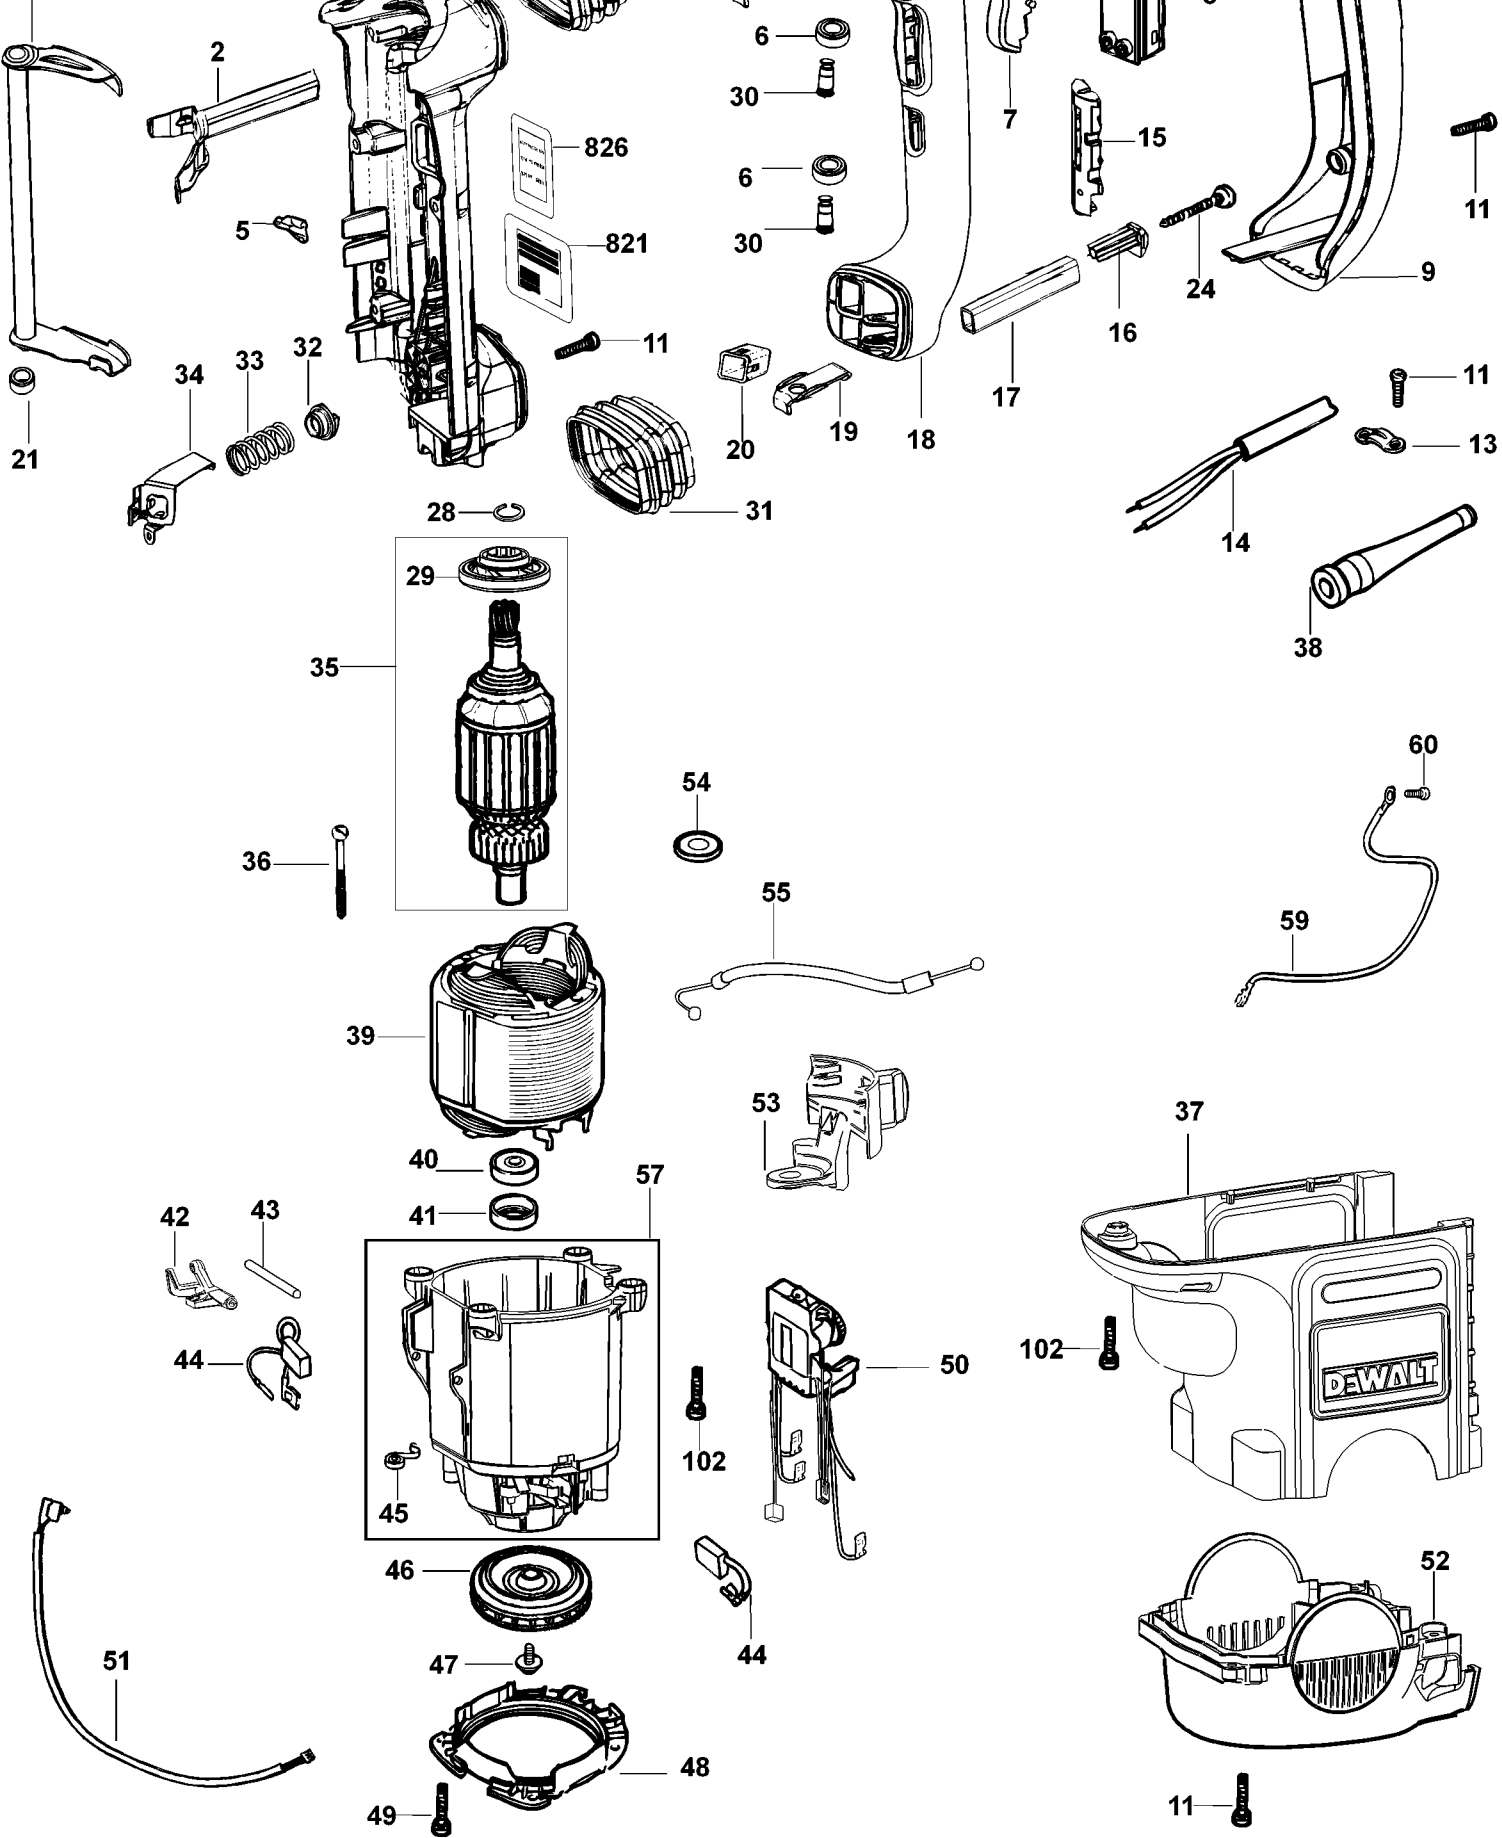

## Parts List for D25701K-AR Type 1

Item Number	Part Number	Description	Qty Required
1	N019871	REPAIR KIT	1
2	586415-00	GUIDE ASSY.	1
3	585171-00	COVER HANDLE	1
4	588639-00	BELLOWS	1
5	586045-00	LENS	1
6	586411-00	ROLLER	1
7	587114-01	TRIGGER	1
8	581070-00	SWITCH	1
9	587090-00	HANDLE COVER	1
11	330065-08	SCREW	16
13	821070	CORD CLAMP	1
14	573379-16	CORD SET	1
15	477448-00	LOCK ASSY	1
16	494477-00	STOP	2
17	586414-00	GUIDE ROD	1
18	587085-00	HANDLE	1
19	586413-00	DRIVER	2
20	1005496-00	BUSHING	2
21	N019871	REPAIR KIT	1
22	949886-33	SCREW	1
24	330019-33	SCREW	1
28	577746-00	RING	1
29	586597-00	GUARD ASSY.	1
30	586412-00	AXLE	2
31	588640-00	BELLOWS	1
32	586423-00	CARRIER	1
33	586421-00	SPRING COMPRESSION	1

## Parts List for D25701K-AR Type 1

Item Number	Part Number	Description	Qty Required
152	479974-00	SPACER	1
153	488688-00	GEAR	1
154	577745-02	BEARING BALL	1
155	489245-00	NEEDLE BEARING	1
156	489239-00	BEARING BUSH	1
157	586022-00	SEAL	1
158	330003-39	BEARING,BALL	1
159	327141-08	SEAL	1
160	489247-00	HOUSING ASSY.	1
161	586392-00	PIN	1
162	586403-00	SEAL	1
165	494607-00	CLUTCH ASSEMBLY	1
177	586385-00	SPRING COMPRESSION	1
178	586387-00	BOLT	1
179	489241-00	SHAFT	1
180	479947-00	WASHER SPRING	1
181	323872-06	BEARING BALL	1
182	586394-00	CUP	1
183	586386-00	THRUST PLATE	1
184	489242-00	GEAR	1
185	368247-00	BALL	12
186	586391-00	DISC	1
187	586390-00	DISC	1
188	586388-00	BEARING BUSH	1
189	586393-00	PIN	1
190	330003-26	BEARING,BALL	1
191	586402-00	NUT	1