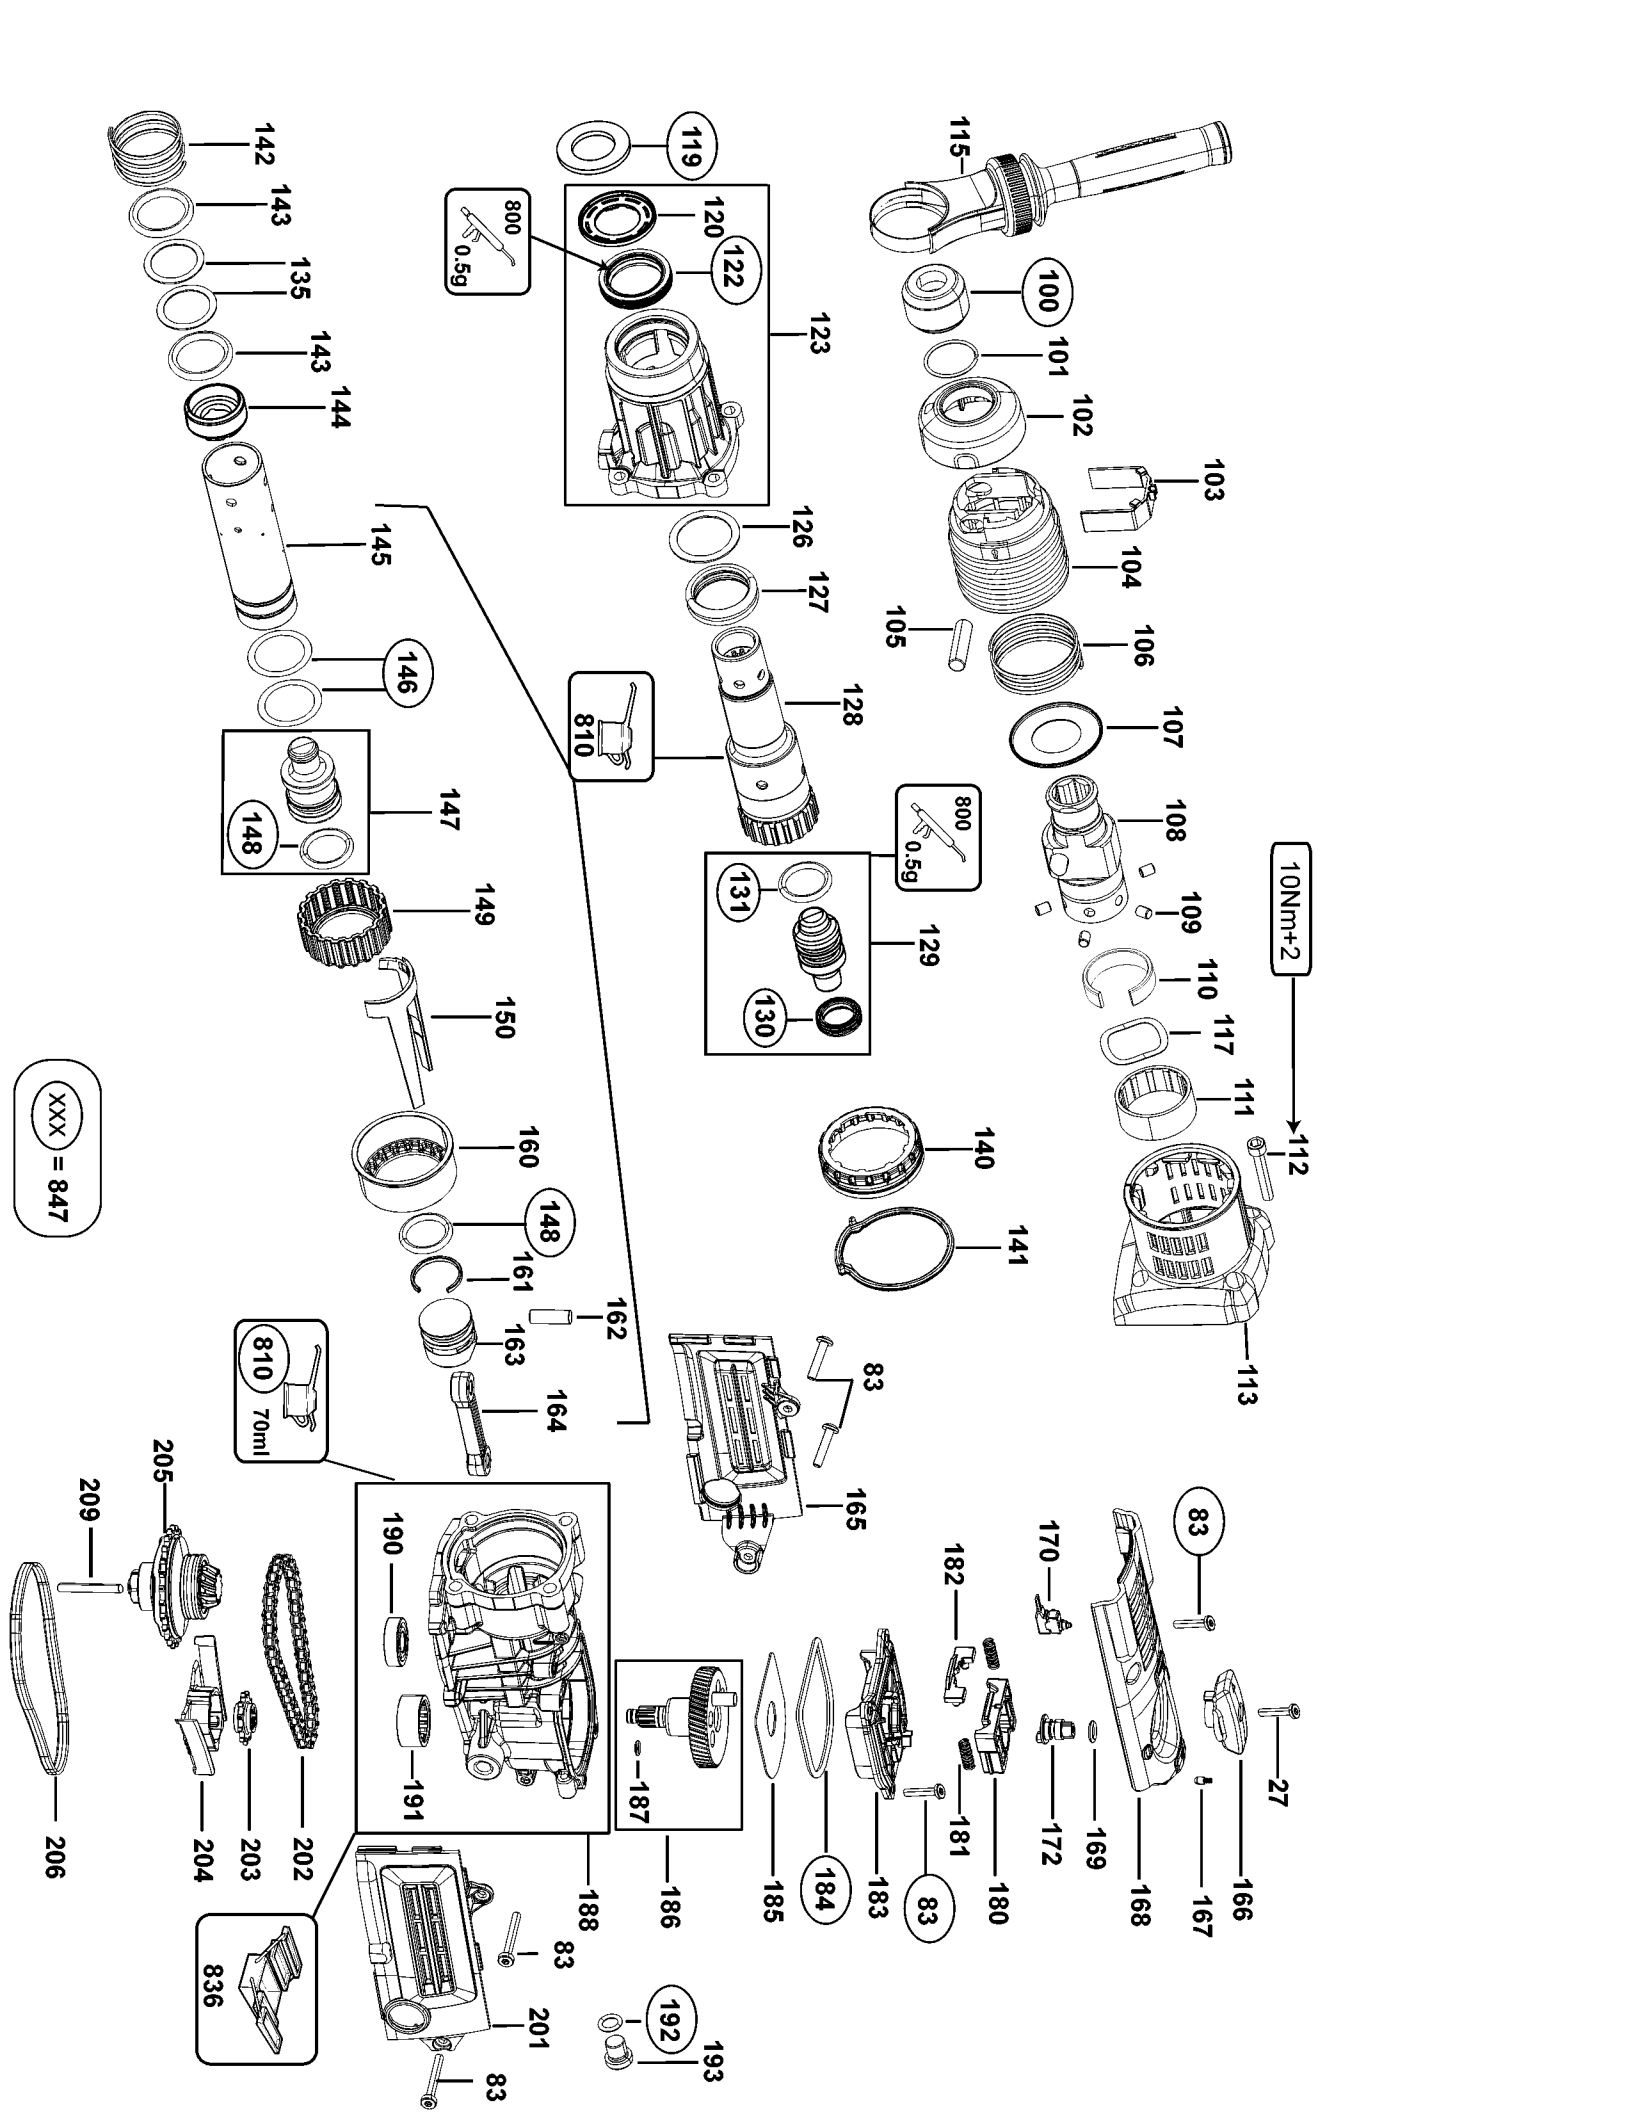

- 816
- 105db
- 821

Parts List for D25651K Type 1

Item Number	Part Number	Description	Qty Required
1	N046419	ARMATURE	1
2	N046422	FIELD	1
3	N041825	HOUSING ASSEMBLY	1
4	330003-39	BEARING,BALL	1
5	327141-03	SEAL	1
6	586403-00	SEAL	1
7	577746-00	RING	1
9	330065-21	SCREW	2
11	1007970-00	CONNECTOR	1
20	330003-60	BEARING	1
21	1007732-00	SLEEVE	1
22	1007798-00	BRIDGE	1
23	N047304	BRUSH & HOLDER	1
24	N047286	BRUSH SET (2)	1
25	N047445	BRUSH & HOLDER	1
26	1007799-00	FAN BAFFLE	1
27	330065-08	SCREW	15
28	1006592-01	FAN ASSEMBLY	1
29	324119-02	SCREW	1
40	1006577-00	END CAP	1
41	1006576-00	MOTOR COVER	1
42	N041748	GACC MODULE ASSEMBLY	1
43	1006589-00	LEVER	1
45	1006588-00	PIN	1
47	1007484-00	CLIP	1
49	1005672-00	SCREW	1
50	1006578-00	HANDLE	1

Parts List for D25651K Type 1

Item Number	Part Number	Description	Qty Required
60	1007569-00	SPRING	1
61	1007567-00	BUSHING	1
62	1007566-00	STOP	1
63	1007565-00	BELLOWS	1
64	1006579-00	SWITCH HANDLE	1
65	587114-01	TRIGGER	1
66	587274-00	SWITCH	1
67	1006580-00	HANDLE COVER	1
68	N019514	TRIGGER,LOCK-ON	1
69	N041832	LEAD WIRE ASSY	1
70	N015311	CONNECTOR	1
71	326619-00	SCREW	1
72	330100-04	CORDSET	1
75	N020040	LEAD WIRE	1
76	326619-00	SCREW	1
80	1008678-00	BELLOWS	1
81	N038214	BUSHING	1
82	N062047	PIN	1
83	326619-00	SCREW	21
85	821070	CORD CLAMP	1
86	323091-01	PROTECTOR,CORD	1
88	1008391-00	COVER	1
90	1007896-00	GUIDE	1
100	N049332	DUST GUARD	1
101	487205-01	SPRING CLIP	1
102	1008282-00	BUSH	1
103	N021036	CLIP	1