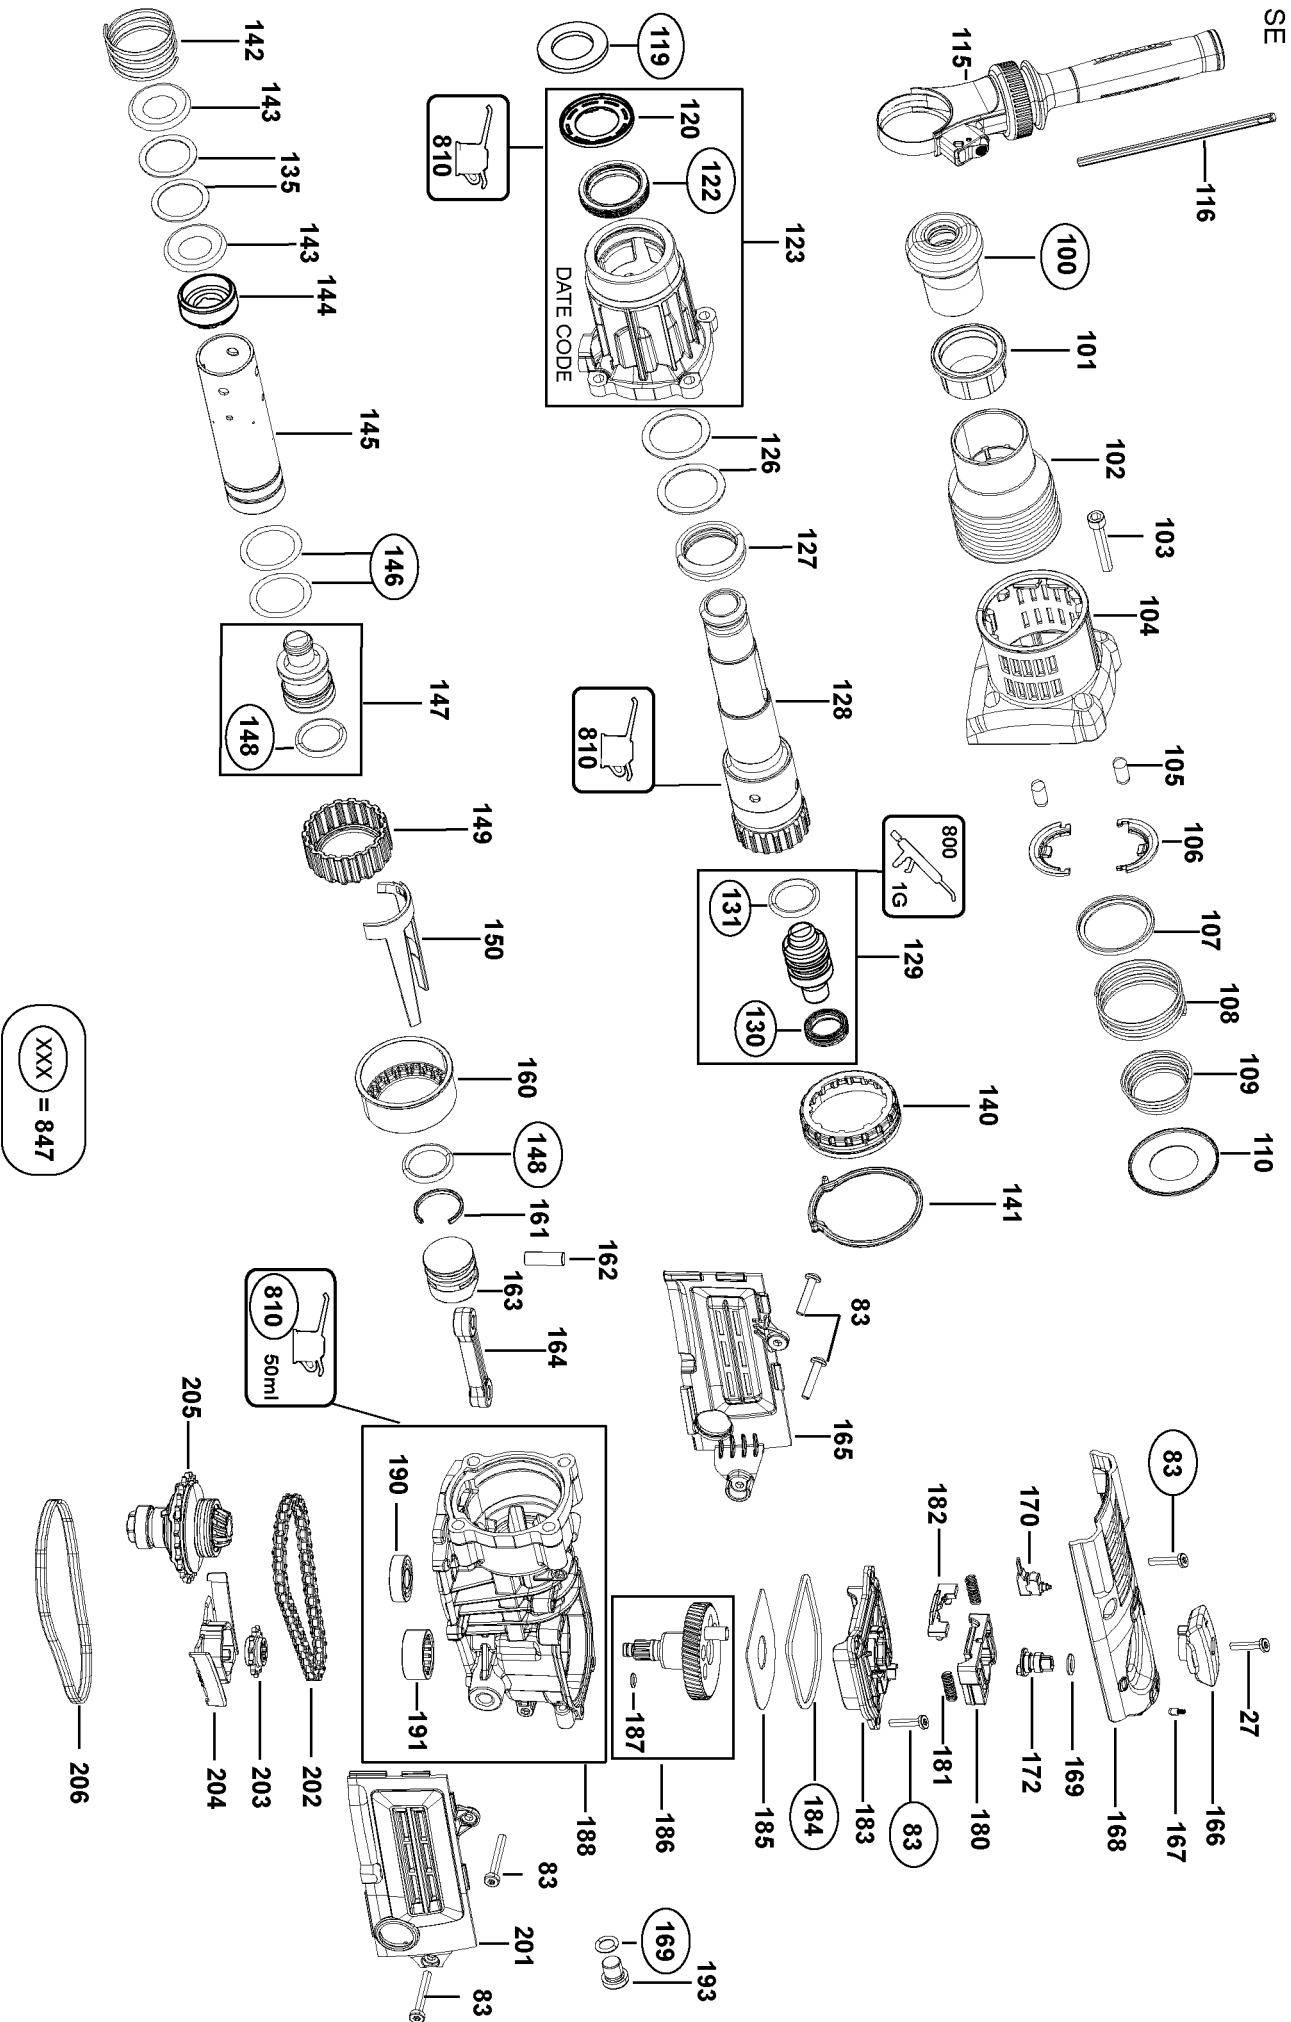

## Parts List for D25601K Type 1

Item Number	Part Number	Description	Qty Required
1	N046419	ARMATURE	1
2	N041826	FIELD	1
3	N047284	HOUSING ASSY.	1
4	330003-39	BEARING,BALL	1
5	327141-03	SEAL	1
6	577746-00	RING	1
9	330065-21	SCREW	2
11	1007970-00	CONNECTOR	2
19	1008421-00	INSULATOR	1
20	330003-60	BEARING	1
21	1007732-00	SLEEVE	1
22	1007798-00	BRIDGE	1
23	N047304	BRUSH & HOLDER	1
24	N047286	BRUSH SET (2)	1
25	N047445	BRUSH & HOLDER	1
26	N016920	FAN BAFFLE	1
27	330065-08	SCREW	25
28	1006592-01	FAN ASSEMBLY	1
29	324119-02	SCREW	1
40	1008683-00	END CAP	1
41	1006576-02	MOTOR COVER	1
42	N041754	GACC MODULE 115V	1
49	1005672-00	SCREW	1
50	1007939-00	COVER PLATE	1
60	1007569-00	SPRING	1
61	1007567-00	BUSHING	1
62	1007566-00	STOP	1

## Parts List for D25601K Type 1

Item Number	Part Number	Description	Qty Required
63	1007565-00	BELLOWS	1
64	1008681-00	SWITCH HANDLE	1
65	587114-01	TRIGGER	1
66	587274-00	SWITCH	1
67	1008682-00	HANDLE COVER	1
68	N019514	TRIGGER,LOCK-ON	1
69	N022005	LEAD WIRE ASSY	1
70	N015311	CONNECTOR	1
71	326619-00	SCREW	2
72	330100-04	CORDSET	1
75	N020040	LEAD WIRE	1
80	1008678-00	BELLOWS	1
81	N038214	BUSHING	2
82	N062047	PIN	1
83	324007-11	SCREW	19
85	821070	CORD CLAMP	1
86	323091-01	PROTECTOR,CORD	1
88	1008391-00	COVER	1
90	1007896-00	GUIDE	1
100	329816-00	LIP SEAL	1
101	326575-01	COLLAR	1
102	479247-00	SLEEVE ASSY	1
103	918825-02	SCREW	1
104	1006572-00	COVER	1
105	325878-00	ROLLER	2
106	325929-00	WASHER,HALF	2
107	327208-00	GUIDE	1

## Parts List for D25601K Type 1

Item Number	Part Number	Description	Qty Required
204	1006280-00	GUIDE	1
205	N047285	CLUTCH ASSY.	1
206	1006282-00	GASKET	1
800	870889-03	GREASE	1
800	870889-02	GREASE	1
810	N040237	TUBE OIL	1
816	N064908	BRAND LABEL	1
821	N392157	RATING LABEL	1
836	559645-99	SEAL FITTING TOOL	1
836	1003938-99	SERVICE TOOL	1
847	N095947	SERVICE KIT	1
861	574931-22	KITBOX	1