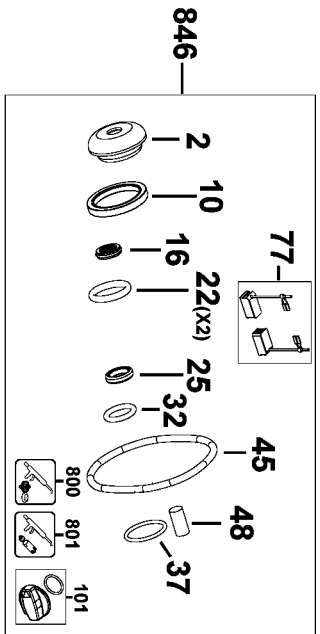

103

Perform & Protect
826

DATE CODE

Parts List for D25263K Type 1

Item Number	Part Number	Description	Qty Required
1	N325879	SCREW	1
2	323489-00	CAP	1
3	579212-00	RING	1
4	N391370	TUBE	1
5	583890-00	BALL	1
6	578387-00	WASHER	1
7	871690	SPRING	1
9	330065-16	SCREW	1
10	577812-00	SEAL	1
11	577813-00	NEEDLE BEARING	1
13	577814-00	WASHER	2
15	584423-00	BEARING & SEAL	1
16	577139-00	SEAL	1
18	N322087	SPRING	1
19	N417736	RING	1
20	N417740	GEAR	1
21	581836-00	SNAP RING	1
22	577135-00	O-RING	1
23	577130-00	DAMPER	1
24	N082142	BEAT PIECE	1
25	580990-00	O-RING	1
26	N401306	CATCH	1
27	N361759	SNAP RING	1
28	N059509	WASHER	1
29	N417747	SPINDLE BEARING	1
32	579699-00	O-RING	1
33	N417751	PISTON	1

Parts List for D25263K Type 1

Item Number	Part Number	Description	Qty Required
78	N413662	SIDE HANDLE	1
79	798846-02	DEPTH STOP	1
84	N086775	SCREW	2
85	N418016	CLAMSHELL SET	1
86	N418017	CLAMSHELL SET	1
87	N152623	STOP	1
88	N364921	SWITCH	1
90	821070	CORD CLAMP	1
91	1005754-00	CORDSET	1
92	330005-01	PROTECTOR,CORD	1
93	330065-08	SCREW	9
94	N319779	WIRE HARNESS	1
97	N377886	BELLOWS	1
98	N106188	COMPRESSION SPRING	1
99	N377887	BELLOWS	1
100	N418052	SPINDLE ASSEMBLY	1
101	N417861	SELECTOR	1
102	N418036	RAM	1
103	N418032	ARMATURE ASSY.	1
104	N417853	SHIFT COLLAR	1
105	N394663	RATING LABEL	1
118	N417734	FRONT HOUSING	1
800	870889-02	GREASE	1
801	487130-04	GREASE	1
826	N196274	LABEL	1
836	1003925-99	SERVICE TOOL	1
836	1003924-99	SERVICE TOOL	1