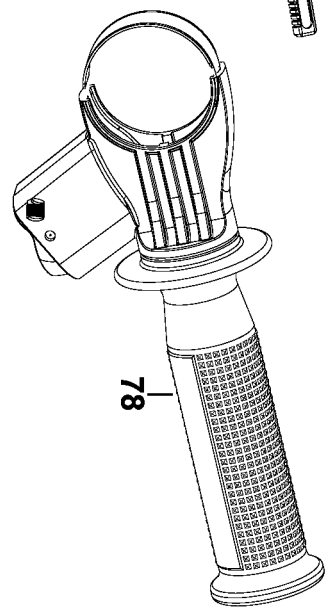

103

Perform & Protect
826

DATE CODE

Parts List for D25263K Type 1

Item Number	Part Number	Description	Qty Required
1	N325879	SCREW	1
2	323489-00	CAP	1
3	579212-00	RING	1
4	N391370	TUBE	1
5	583890-00	BALL	1
6	578387-00	WASHER	1
7	871690	SPRING	1
9	330065-16	SCREW	1
10	577812-00	SEAL	1
11	577813-00	NEEDLE BEARING	1
13	577814-00	WASHER	2
15	584423-00	BEARING & SEAL	1
16	577139-00	SEAL	1
18	N322087	SPRING	1
19	N417736	RING	1
20	N417740	GEAR	1
21	581836-00	SNAP RING	1
22	577135-00	O-RING	1
23	577130-00	DAMPER	1
24	N082142	BEAT PIECE	1
25	580990-00	O-RING	1
26	N401306	CATCH	1
27	N361759	SNAP RING	1
28	N059509	WASHER	1
29	N417747	SPINDLE BEARING	1
32	579699-00	O-RING	1
33	N417751	PISTON	1

Parts List for D25263K Type 1

Item Number	Part Number	Description	Qty Required
78	N413662	SIDE HANDLE	1
79	798846-02	DEPTH STOP	1
84	N086775	SCREW	2
85	N418016	CLAMSHELL SET	1
86	N418017	CLAMSHELL SET	1
87	N152623	STOP	1
88	N364921	SWITCH	1
90	821070	CORD CLAMP	1
91	1005754-00	CORDSET	1
92	330005-01	PROTECTOR,CORD	1
93	330065-08	SCREW	9
94	N319779	WIRE HARNESS	1
97	N377886	BELLOWS	1
98	N106188	COMPRESSION SPRING	1
99	N377887	BELLOWS	1
100	N418052	SPINDLE ASSEMBLY	1
101	N417861	SELECTOR	1
102	N418036	RAM	1
103	N418032	ARMATURE ASSY.	1
104	N417853	SHIFT COLLAR	1
105	N394663	RATING LABEL	1
118	N417734	FRONT HOUSING	1
800	870889-02	GREASE	1
801	487130-04	GREASE	1
826	N196274	LABEL	1
836	1003925-99	SERVICE TOOL	1
836	1003924-99	SERVICE TOOL	1