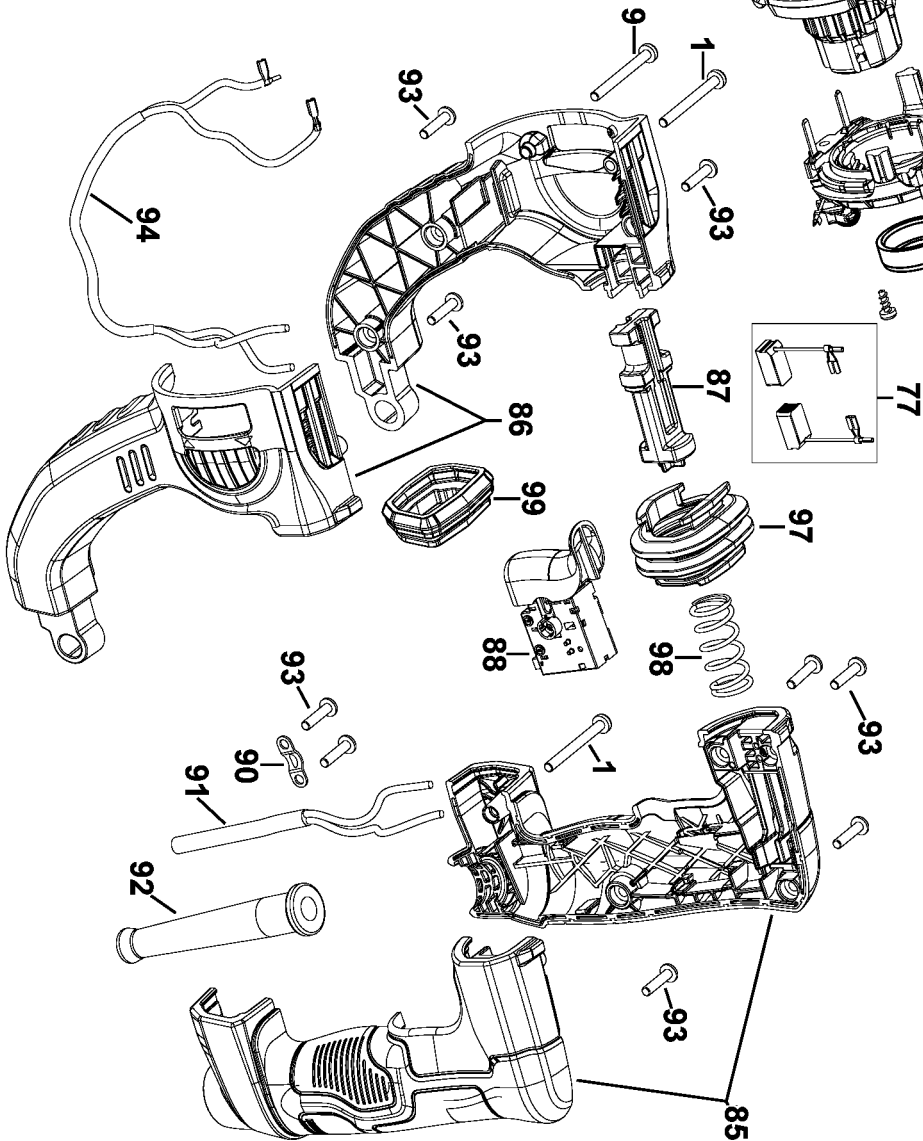

103

Perform & Protect
826

DATE CODE

Parts List for D25263K Type 1

Item Number	Part Number	Description	Qty Required
1	N325879	SCREW	1
2	323489-00	CAP	1
3	579212-00	RING	1
4	N391370	TUBE	1
5	583890-00	BALL	1
6	578387-00	WASHER	1
7	871690	SPRING	1
9	330065-16	SCREW	1
10	577812-00	SEAL	1
11	577813-00	NEEDLE BEARING	1
13	577814-00	WASHER	2
15	584423-00	BEARING & SEAL	1
16	577139-00	SEAL	1
18	N322087	SPRING	1
19	N417736	RING	1
20	N417740	GEAR	1
21	581836-00	SNAP RING	1
22	577135-00	O-RING	1
23	577130-00	DAMPER	1
24	N082142	BEAT PIECE	1
25	580990-00	O-RING	1
26	N401306	CATCH	1
27	N361759	SNAP RING	1
28	N059509	WASHER	1
29	N417747	SPINDLE BEARING	1
32	579699-00	O-RING	1
33	N417751	PISTON	1

Parts List for D25263K Type 1

Item Number	Part Number	Description	Qty Required
78	N413662	SIDE HANDLE	1
79	798846-02	DEPTH STOP	1
84	N086775	SCREW	2
85	N418016	CLAMSHELL SET	1
86	N418017	CLAMSHELL SET	1
87	N152623	STOP	1
88	N364921	SWITCH	1
90	821070	CORD CLAMP	1
91	1005754-00	CORDSET	1
92	330005-01	PROTECTOR,CORD	1
93	330065-08	SCREW	9
94	N319779	WIRE HARNESS	1
97	N377886	BELLOWS	1
98	N106188	COMPRESSION SPRING	1
99	N377887	BELLOWS	1
100	N418052	SPINDLE ASSEMBLY	1
101	N417861	SELECTOR	1
102	N418036	RAM	1
103	N418032	ARMATURE ASSY.	1
104	N417853	SHIFT COLLAR	1
105	N394663	RATING LABEL	1
118	N417734	FRONT HOUSING	1
800	870889-02	GREASE	1
801	487130-04	GREASE	1
826	N196274	LABEL	1
836	1003925-99	SERVICE TOOL	1
836	1003924-99	SERVICE TOOL	1