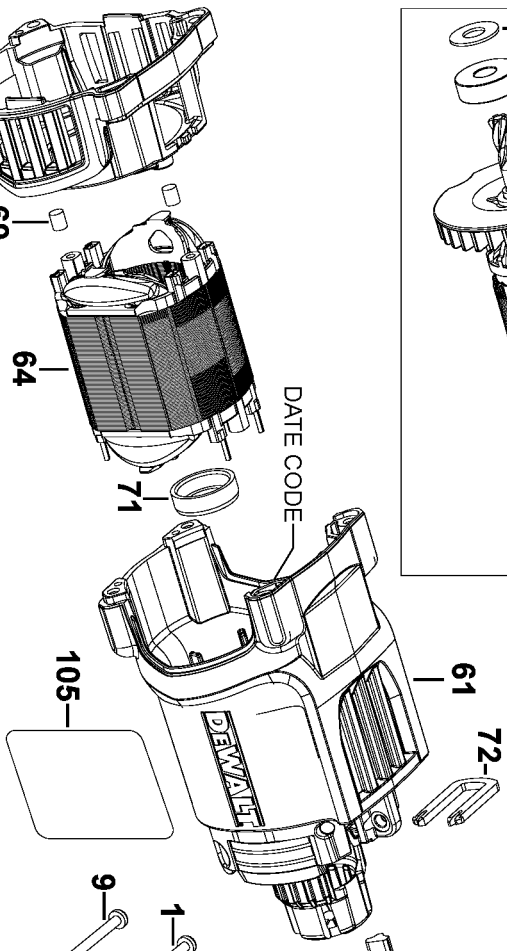

103

Perform & Protect
826

DATE CODE

Parts List for D25263K Type 1

Item Number	Part Number	Description	Qty Required
1	N325879	SCREW	1
2	323489-00	CAP	1
3	579212-00	RING	1
4	N391370	TUBE	1
5	583890-00	BALL	1
6	578387-00	WASHER	1
7	871690	SPRING	1
9	330065-16	SCREW	1
10	577812-00	SEAL	1
11	577813-00	NEEDLE BEARING	1
13	577814-00	WASHER	2
15	584423-00	BEARING & SEAL	1
16	577139-00	SEAL	1
18	N322087	SPRING	1
19	N417736	RING	1
20	N417740	GEAR	1
21	581836-00	SNAP RING	1
22	577135-00	O-RING	1
23	577130-00	DAMPER	1
24	N082142	BEAT PIECE	1
25	580990-00	O-RING	1
26	N401306	CATCH	1
27	N361759	SNAP RING	1
28	N059509	WASHER	1
29	N417747	SPINDLE BEARING	1
32	579699-00	O-RING	1
33	N417751	PISTON	1

Parts List for D25263K Type 1

Item Number	Part Number	Description	Qty Required
78	N413662	SIDE HANDLE	1
79	798846-02	DEPTH STOP	1
84	N086775	SCREW	2
85	N418016	CLAMSHELL SET	1
86	N418017	CLAMSHELL SET	1
87	N152623	STOP	1
88	N364921	SWITCH	1
90	821070	CORD CLAMP	1
91	1005754-00	CORDSET	1
92	330005-01	PROTECTOR,CORD	1
93	330065-08	SCREW	9
94	N319779	WIRE HARNESS	1
97	N377886	BELLOWS	1
98	N106188	COMPRESSION SPRING	1
99	N377887	BELLOWS	1
100	N418052	SPINDLE ASSEMBLY	1
101	N417861	SELECTOR	1
102	N418036	RAM	1
103	N418032	ARMATURE ASSY.	1
104	N417853	SHIFT COLLAR	1
105	N394663	RATING LABEL	1
118	N417734	FRONT HOUSING	1
800	870889-02	GREASE	1
801	487130-04	GREASE	1
826	N196274	LABEL	1
836	1003925-99	SERVICE TOOL	1
836	1003924-99	SERVICE TOOL	1