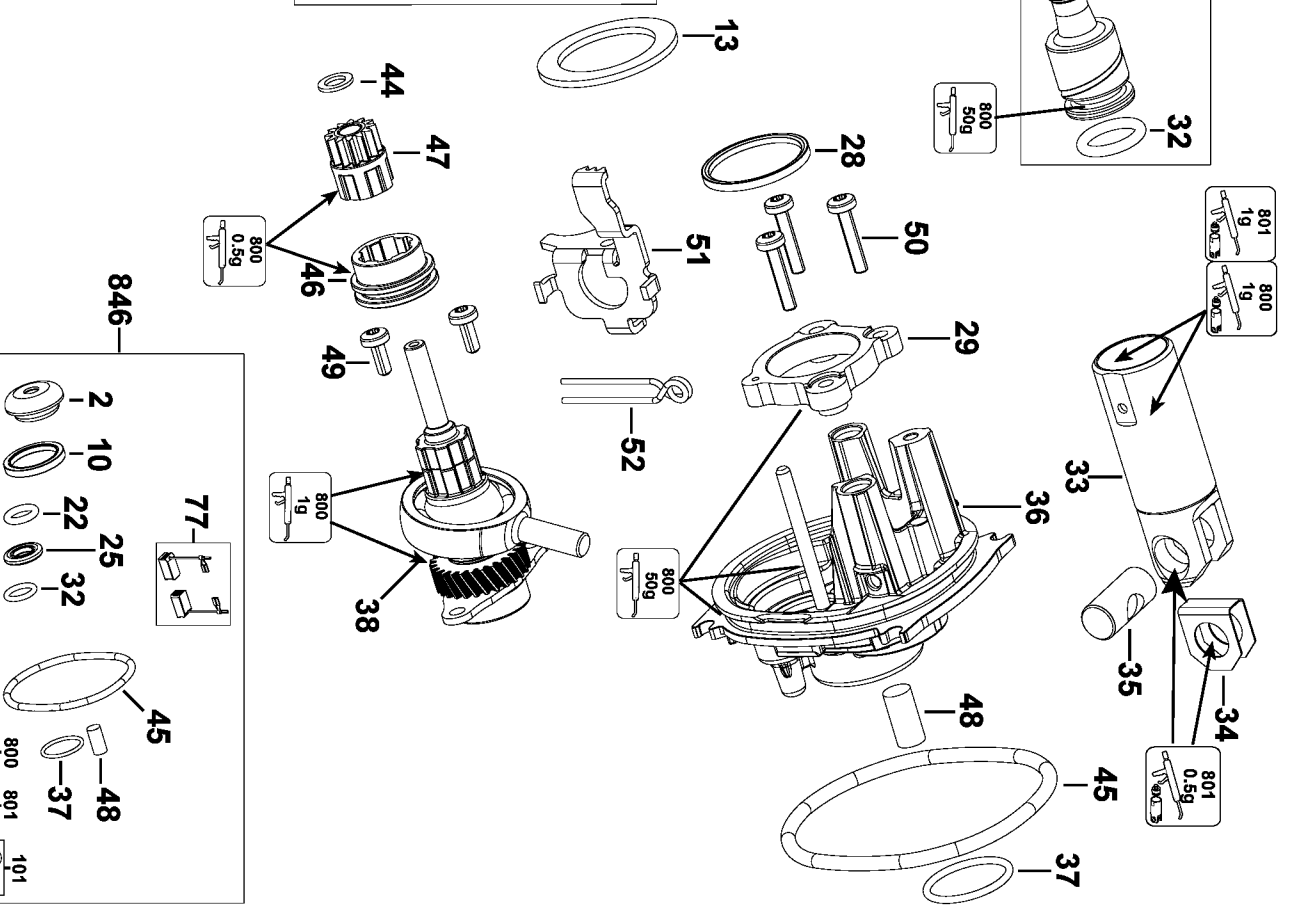

91

92

85

Parts List for D25133K Type 1

Item Number	Part Number	Description	Qty Required
1	N325879	SCREW	1
2	323489-00	CAP	1
3	579212-00	RING	1
4	N163578	TUBE	1
5	583890-00	BALL	1
6	578387-00	WASHER	1
7	871690	SPRING	1
8	N417731	FRONT HOUSING ASSY.	1
9	330065-16	SCREW	1
10	327141-06	SEAL	1
11	N020023	BEARING	1
13	1005788-00	WASHER	1
17	589350-00	WASHER	1
18	N264677	CLUTCH	1
19	N417735	CLUTCH RING	1
20	N417737	GEAR	1
21	N406151	CLIP	1
22	N394276	O-RING	1
23	1005804-00	GUIDE	1
24	N417744	BEAT PIECE	1
25	1005808-00	RING	1
26	327087-00	WASHER	1
27	N294259	SNAP RING	1
28	N267565	BEARING	1
29	N417745	BEARING	1
32	N264642	O-RING	1
33	N425231	PISTON	1

Parts List for D25133K Type 1

Item Number	Part Number	Description	Qty Required
78	1005896-00	SIDE HANDLE	1
79	798846-02	DEPTH STOP	1
84	N086775	SCREW	2
85	N418013	HANDLE SET	1
88	N364921	SWITCH	1
90	821070	CORD CLAMP	1
91	1005754-00	CORDSET	1
92	403395-00	CORD PROTECTOR	1
93	330065-08	SCREW	5
94	1005879-00	LEADWIRE	1
95	1005879-01	LEADWIRE	1
97	N395744	SCREW	1
100	N424934	SPINDLE ASSEMBLY	1
101	N417861	SELECTOR	1
102	N418035	RAM	1
103	N418030	ARMATURE ASSY.	1
105	N394660	RATING LABEL	1
800	870889-02	GREASE	1
801	487130-04	GREASE	1
836	1003960-99	SRT CIRCLIP TOOL	1
836	1003959-99	SRT 3 LEGGED TOOL	1
836	596005-99	SERVICE TOOL	1
846	N418466	SERVICE KIT	1
861	N390353	KIT BOX	1