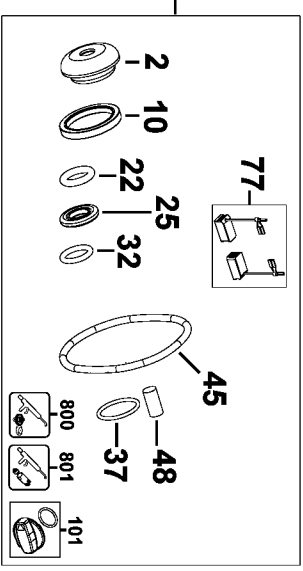

91

92

85

Parts List for D25133K Type 1

Item Number	Part Number	Description	Qty Required
1	N325879	SCREW	1
2	323489-00	CAP	1
3	579212-00	RING	1
4	N163578	TUBE	1
5	583890-00	BALL	1
6	578387-00	WASHER	1
7	871690	SPRING	1
8	N417731	FRONT HOUSING ASSY.	1
9	330065-16	SCREW	1
10	327141-06	SEAL	1
11	N020023	BEARING	1
13	1005788-00	WASHER	1
17	589350-00	WASHER	1
18	N264677	CLUTCH	1
19	N417735	CLUTCH RING	1
20	N417737	GEAR	1
21	N406151	CLIP	1
22	N394276	O-RING	1
23	1005804-00	GUIDE	1
24	N417744	BEAT PIECE	1
25	1005808-00	RING	1
26	327087-00	WASHER	1
27	N294259	SNAP RING	1
28	N267565	BEARING	1
29	N417745	BEARING	1
32	N264642	O-RING	1
33	N425231	PISTON	1

Parts List for D25133K Type 1

Item Number	Part Number	Description	Qty Required
78	1005896-00	SIDE HANDLE	1
79	798846-02	DEPTH STOP	1
84	N086775	SCREW	2
85	N418013	HANDLE SET	1
88	N364921	SWITCH	1
90	821070	CORD CLAMP	1
91	1005754-00	CORDSET	1
92	403395-00	CORD PROTECTOR	1
93	330065-08	SCREW	5
94	1005879-00	LEADWIRE	1
95	1005879-01	LEADWIRE	1
97	N395744	SCREW	1
100	N424934	SPINDLE ASSEMBLY	1
101	N417861	SELECTOR	1
102	N418035	RAM	1
103	N418030	ARMATURE ASSY.	1
105	N394660	RATING LABEL	1
800	870889-02	GREASE	1
801	487130-04	GREASE	1
836	1003960-99	SRT CIRCLIP TOOL	1
836	1003959-99	SRT 3 LEGGED TOOL	1
836	596005-99	SERVICE TOOL	1
846	N418466	SERVICE KIT	1
861	N390353	KIT BOX	1