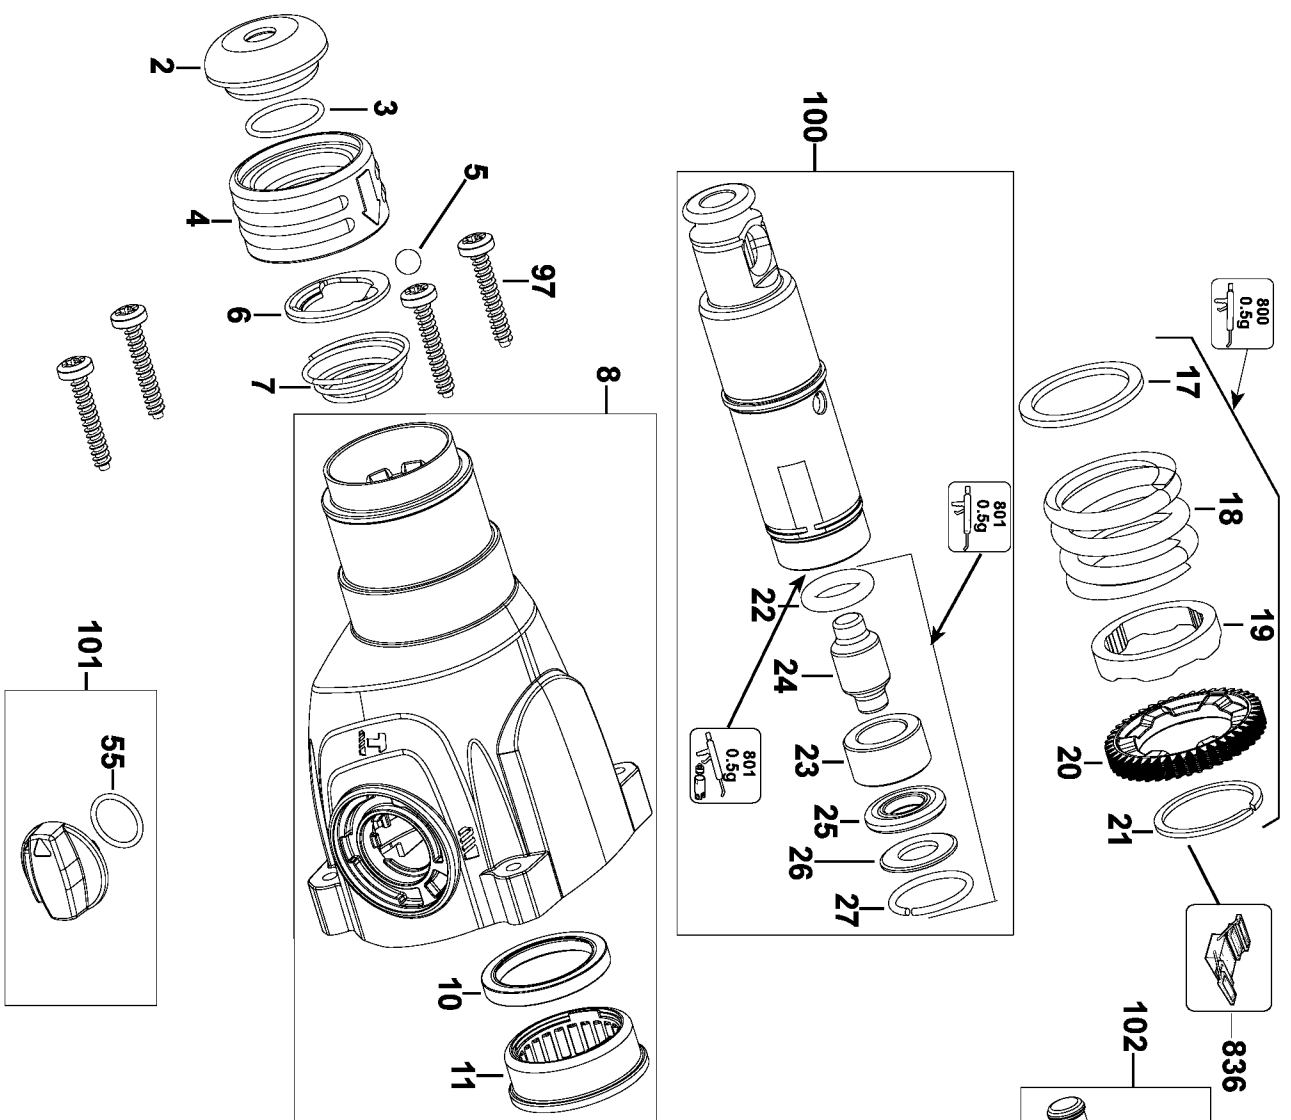

91

92

85

Parts List for D25133K Type 1

Item Number	Part Number	Description	Qty Required
1	N325879	SCREW	1
2	323489-00	CAP	1
3	579212-00	RING	1
4	N163578	TUBE	1
5	583890-00	BALL	1
6	578387-00	WASHER	1
7	871690	SPRING	1
8	N417731	FRONT HOUSING ASSY.	1
9	330065-16	SCREW	1
10	327141-06	SEAL	1
11	N020023	BEARING	1
13	1005788-00	WASHER	1
17	589350-00	WASHER	1
18	N264677	CLUTCH	1
19	N417735	CLUTCH RING	1
20	N417737	GEAR	1
21	N406151	CLIP	1
22	N394276	O-RING	1
23	1005804-00	GUIDE	1
24	N417744	BEAT PIECE	1
25	1005808-00	RING	1
26	327087-00	WASHER	1
27	N294259	SNAP RING	1
28	N267565	BEARING	1
29	N417745	BEARING	1
32	N264642	O-RING	1
33	N425231	PISTON	1

Parts List for D25133K Type 1

Item Number	Part Number	Description	Qty Required
78	1005896-00	SIDE HANDLE	1
79	798846-02	DEPTH STOP	1
84	N086775	SCREW	2
85	N418013	HANDLE SET	1
88	N364921	SWITCH	1
90	821070	CORD CLAMP	1
91	1005754-00	CORDSET	1
92	403395-00	CORD PROTECTOR	1
93	330065-08	SCREW	5
94	1005879-00	LEADWIRE	1
95	1005879-01	LEADWIRE	1
97	N395744	SCREW	1
100	N424934	SPINDLE ASSEMBLY	1
101	N417861	SELECTOR	1
102	N418035	RAM	1
103	N418030	ARMATURE ASSY.	1
105	N394660	RATING LABEL	1
800	870889-02	GREASE	1
801	487130-04	GREASE	1
836	1003960-99	SRT CIRCLIP TOOL	1
836	1003959-99	SRT 3 LEGGED TOOL	1
836	596005-99	SERVICE TOOL	1
846	N418466	SERVICE KIT	1
861	N390353	KIT BOX	1