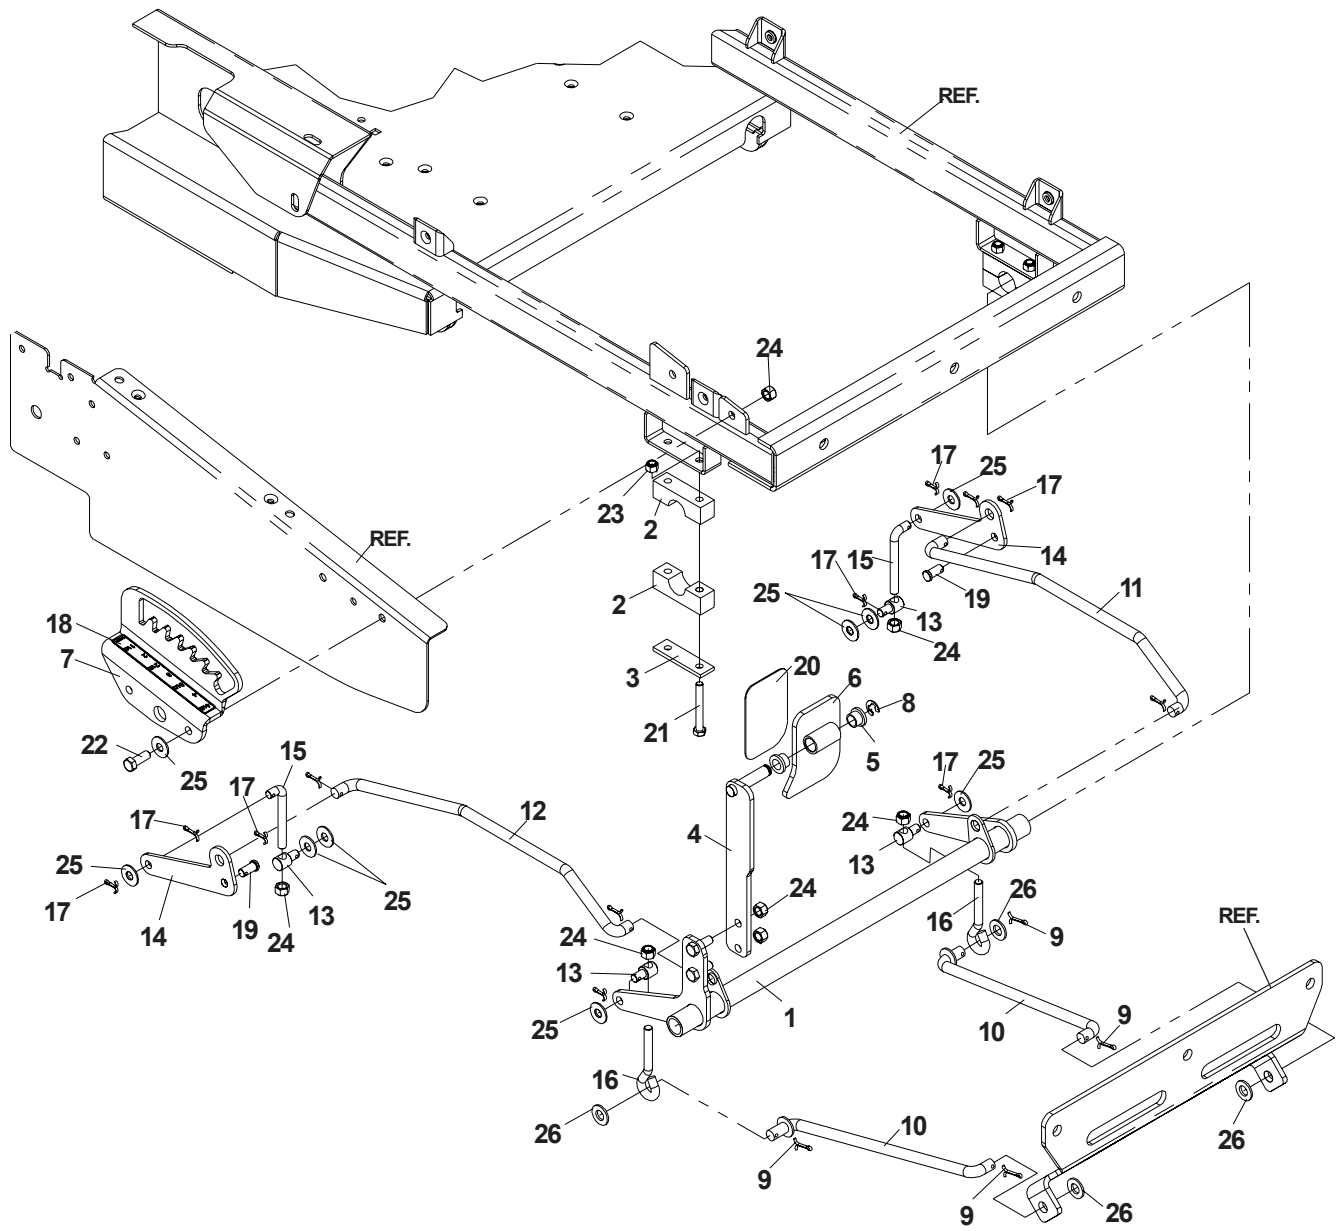

DECK LIFT ASSEMBLY

DECK LIFT ASSEMBLY

ITEM	PART NO.	QTY.	DESCRIPTION
1	539107535	1	CROSSSHAFT WLDMT.
2	539104808	4	PILLOW BLOCK
3	539104807	2	REINFORCEMENT BAR
4	539107538	1	LIFT ARM WLDMT.
5	539100032	5	BUSHING, NYLON FLANGED
6	539107543	1	FOOT PEDAL WLDMT.
7	539107542	1	HEIGHT PLATE
8	539101949	6	E-RING, 1/2"
9	539990654	4	COTTER PIN, 5/32 X 1 1/8
10	539107508	2	STRUT LINKAGE
11	539107509	1	LIFT LINKAGE, LEFT, PRIMARY
12	539107510	1	LIFT LINKAGE, RIGHT, PRIMARY
13	539107703	4	SWIVEL
14	539107567	2	REAR BELLCRANK
15	539107545	2	LIFT LINKAGE
16	539107484	2	EYE BOLT
17	539990365	12	PIN, COTTER, 1/8 X 3/4
18	539107591	1	DECAL, CUTTING HEIGHT
19	539107697	2	CLEVIS PIN
20	539107958	1	FOOT PAD
21	539991046	4	HCS 5/16C X 2 1/2
22	539976941	2	HCS 3/8C X 1 1/4
23	539990717	13	NUT, 5/16C, NYLOC
24	539976979	9	NUT, 3/8C, NYLOC
25	539990517	8	WASHER, 3/8, FLAT
26	539990250	4	WASHER, 1/2 SAE