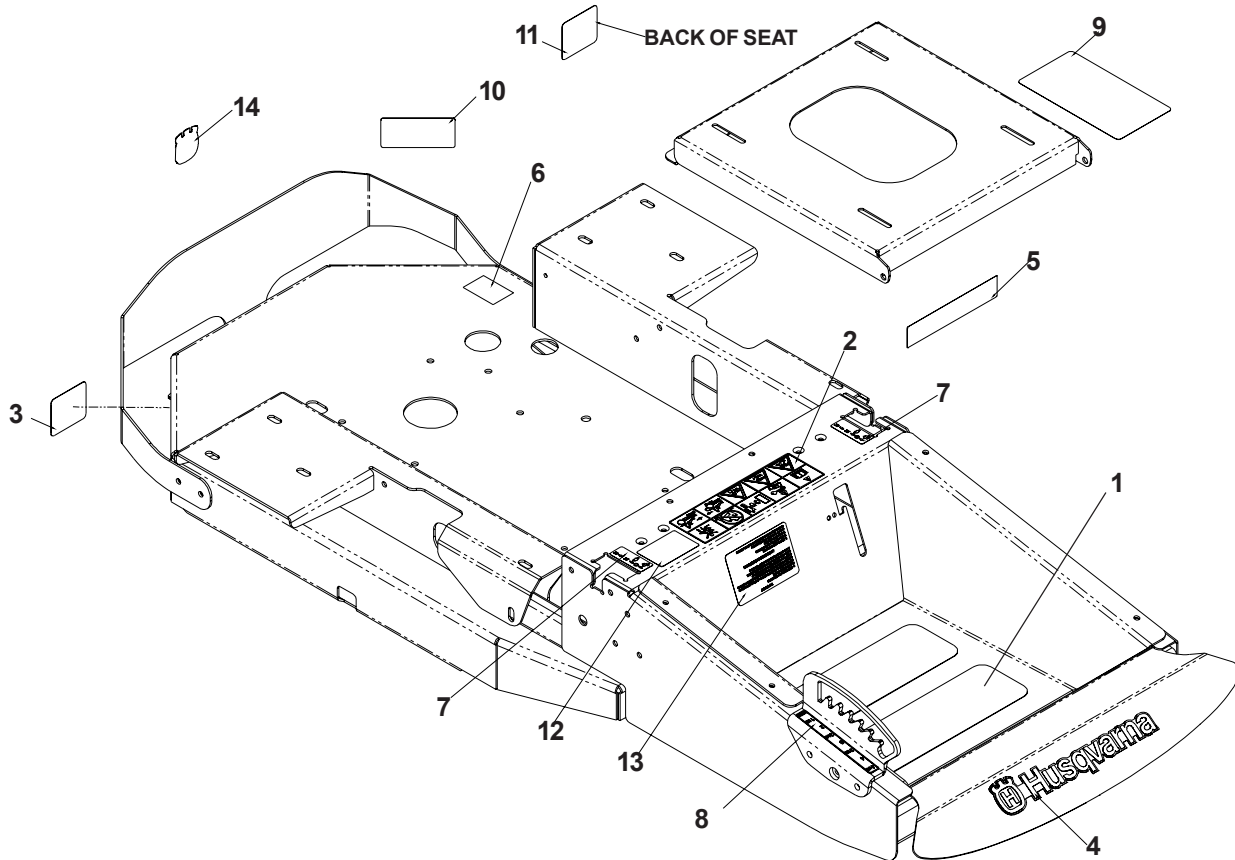

DECAL PLACEMENT

ITEM	PART NO.	QTY.	DESCRIPTION
1	539977778	3	ABRASIVE PAD
2	539107959	1	DECAL, WARNING
3	539108385	1	DECAL, DO NOT TOW
4	539111047	1	DECAL, HUSQVARNA
5	539105745	1	EURO DECAL, BATTERY WARNING
6	539101881	1	DECAL, PROP 65
7	539103333	2	DECAL, MOTION CONTROL
8	539107591	1	DECAL, CUTTING HEIGHT
9	539107925	1	DECAL, SERVICE
10	539105744	1	EURO DANGER DECAL, BELT DRIVES
11	539104789	1	DECAL, SMALL CROWN
12	539108386	1	DECAL, DRIVE LEVER
13	539108179	1	DECAL, START
14	539111054	1	DECAL, CROWN
	539111127	1	DECAL, Z4818, RIGHT, (NOT SHOWN)
	539111128	1	DECAL, Z4818, LEFT, (NOT SHOWN)