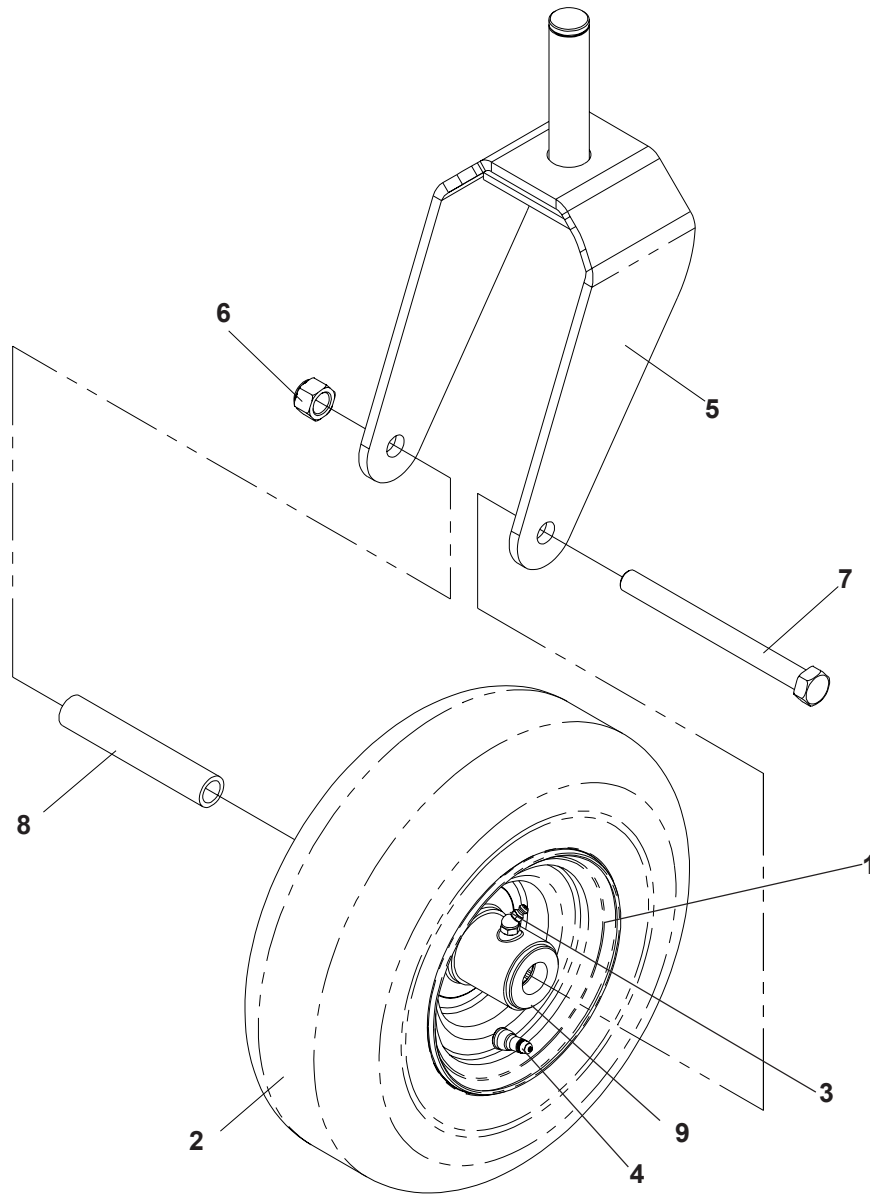

CONTINUED ON PAGES 6 AND 7

MAIN FRAME ASSEMBLY

MAIN FRAME ASSEMBLY

ITEM	PART NO.	QTY.	DESCRIPTION
31	539991034	4	SCREW, #10-24 X 1/2
32	539990550	1	WASHER, 1/2, FLAT
33	539990546	1	NUT, 3/8C, CENTER LOCK
34	539101331	1	NUT, 1/2C, NYLOC
35	539101977	1	SPRING, TRACTION
36	539102502	8	STUD, 5/16C
37	539106188	1	FUEL CAP
38	539102759	3	INSULATOR
39	539104409	1	FUEL TANK, LEFT
40	539990362	2	SCREW 1/4C X 5/8, SELF TAPPING
41	539976934	4	HCS 5/16C X 3/4
42	539106776	2	HCS 3/8C X 1/2
43	539990629	1	HCS 3/8C X 2 1/4
44	539107706	3	HCS 1/2C X 2 1/4
45	539976978	4	NUT, 1/4C, NYLOC
46	539990717	13	NUT, 5/16C, NYLOC
47	539990546	2	NUT, 3/8C, CENTER LOCK
48	539976979	9	NUT, 3/8C, NYLOC
49	539990613	1	NUT, 3/8C, SERR WASHER
50	539101331	3	NUT, 1/2C, NYLOC
51	539990187	2	LOCK WASHER, 5/16
52	539990692	23	WASHER, 5/16, FLAT
53	539990550	3	WASHER, 1/2, FLAT
54	539107475	44	BOLT, 5/16-18 X 3/4, THREAD FORMING
55	539104411	4	KNOB W/STUD
56	539107582	1	SEAT
57	539104789	1	DECAL, SMALL CROWN
58	539990692	4	WASHER, 5/16, FLAT
59	539107523	1	SWITCH, SEAT

CONSOLE ASSEMBLY

ITEM	PART NO.	QTY.	DESCRIPTION
1	539107593	1	CONSOLE
2	539101768	1	CLUTCH SWITCH
3	539103275	1	THROTTLE CABLE
4	539109858	1	CONTROL CONSOLE
5	539990411	6	SCREW #10-24 X 1/2
6	539976977	2	NUT #10-24, NYLOC
7	539107541	1	IGNITION SWITCH
8	539107544	1	KEY
9	539102540	1	HOUR METER
10	539109838	1	DECAL, THROTTLE
11	539102733	1	CHOKE CABLE

CASTER ASSEMBLY

ITEM	PART NO.	QTY.	DESCRIPTION
.....	539106993	1	TIRE (COMPLETE)
1	539106994	1	RIM
2	539106995	1	TIRE 410/350-5, 4 PLY
3	539103300	1	ZERK
4	539912234	1	VALVE STEM
5	539107494	1	CASTER WELDMENT
6	539101331	1	NUT 1/2C, NYLOC
7	539101907	1	HCS 1/2C X 5 1/2
8	539105543	1	SPACER
9	539102484	2	BEARING, FLANGE
.....	539105307	1	BEARING, ROLLER (NOT SHOWN)