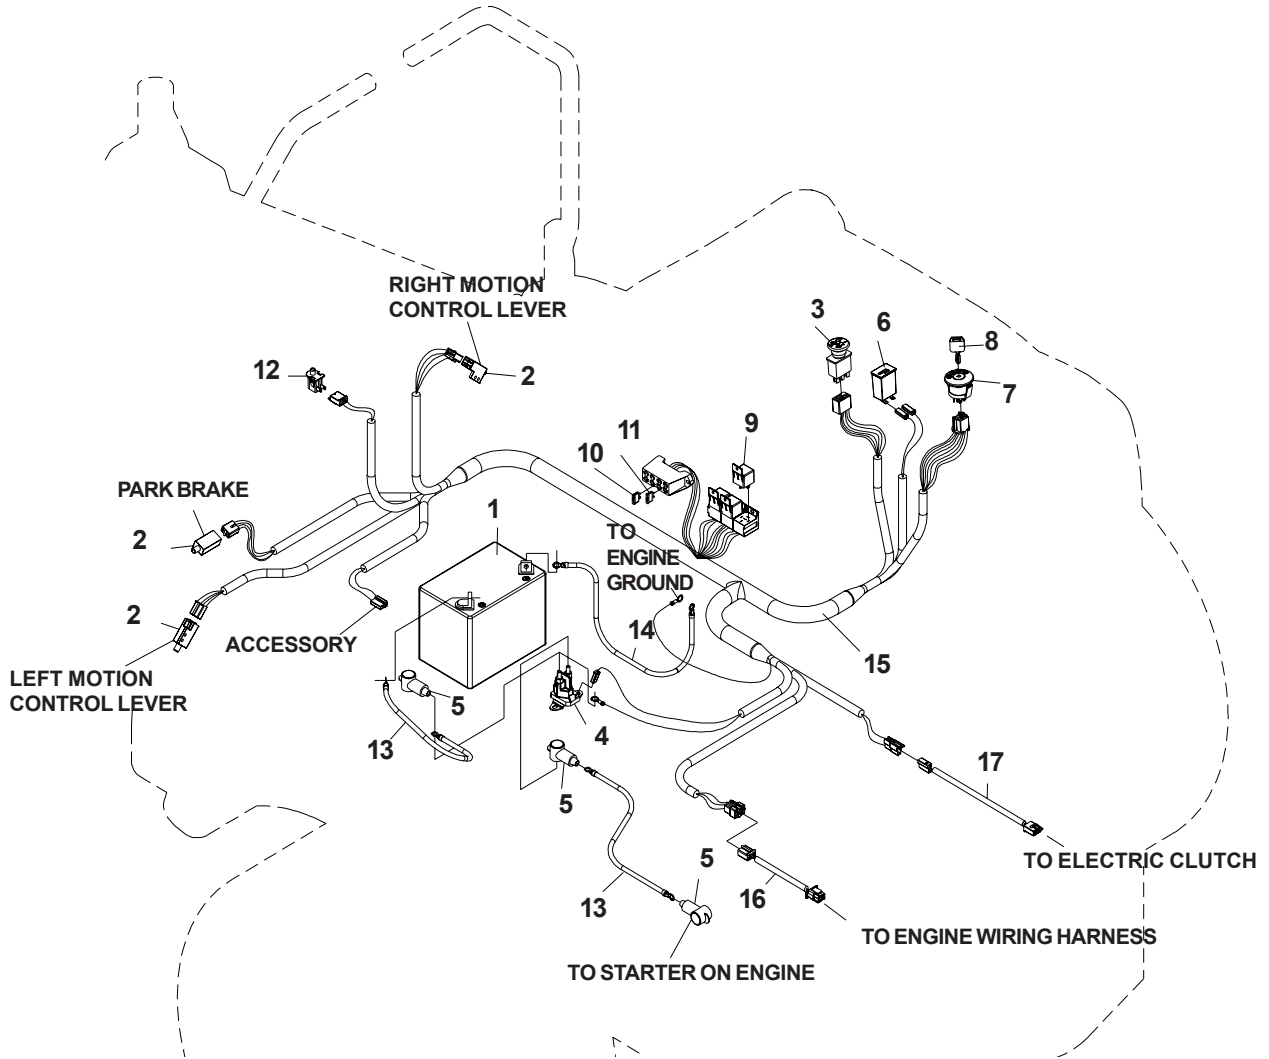

ELECTRICAL COMPONENTS

ITEM	PART NO.	QTY.	DESCRIPTION
1	539102436	1	BATTERY, DRY
2	539101080	3	SWITCH N.C.
3	539101768	1	SWITCH, CLUTCH
4	539101714	1	SOLENOID
5	539102759	3	INSULATOR
6	539102540	1	HOUR METER
7	539107541	1	SWITCH, IGNITION
8	539107544	1	KEY
9	539102914	3	RELAY
10	539102086	1	FUSE, 20 AMP
11	539101771	1	FUSE, 7.5 AMP
12	539107523	1	SWITCH, SEAT
13	539107616	2	BATTERY CABLE, POSITIVE
14	539107615	1	BATTERY CABLE, NEGATIVE
15	539107566	1	WIRING HARNESS
16	539107516	1	PIGTAIL
17	539105637	1	WIRING HARNESS, CLUTCH