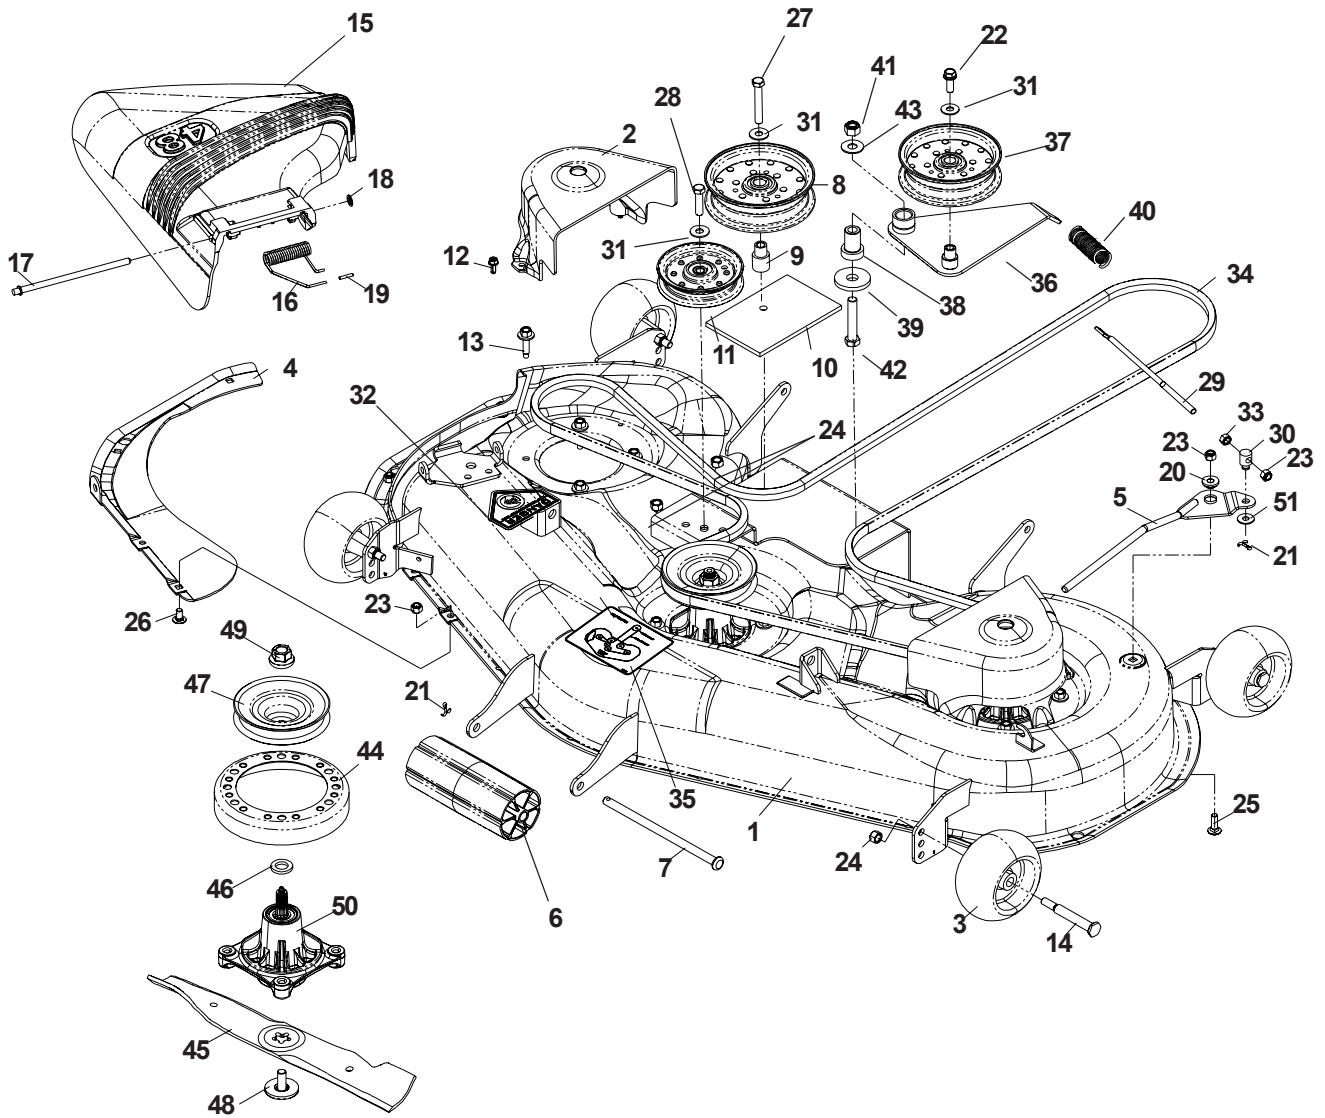

48" DECK ASSEMBLY

48" DECK ASSEMBLY

ITEM	PART NO.	QTY.	DESCRIPTION
1	539109550	1	DECK W/DECAL
2	539108025	2	BELT SHIELD
3	539107610	4	WHEEL, GAUGE
4	539107614	1	BAFFLE, VORTEX, MOWER
5	539108668	1	TENSION RELIEF LEVER
6	539107612	1	ROLLER, NOSE, 48"
7	539107613	1	ROD, ROLLER, NOSE, NARROW
8	539103257	1	IDLER PULLEY
9	539103295	1	IDLER BUSHING
10	539109582	1	SUPPORT PLATE
11	539107620	1	PULLEY, IDLER
12	539107631	4	SCREW, 1/4-20 X 5/8, THDROLL
13	539107630	12	SCREW, WASHER HEAD
14	539107608	4	BOLT, SHOULDER
15	539107604	1	DISCHARGE CHUTE
16	539107609	1	SPRING, TORSION
17	539107618	1	ROD, HINGE
18	539107626	1	PUSHNUT
19	539107627	1	CAP-SLEEVE
20	539107617	1	BUSHING, PIVOT, TENSION RELIEF
21	539990365	2	COTTER PIN
22	539990582	1	HCS 3/8C X 1, SERRATED HEAD
23	539990717	5	NUT, 5/16C, NYLOC
24	539976979	6	NUT, 3/8C, NYLOC
25	539990208	1	RHSNB 5/16C X 1
26	539990799	3	BOLT, 5/16C X 5/8, CARRIAGE
27	539102612	1	HCS 3/8C X 2 3/4
28	539990730	1	HCS 3/8C, 1 3/4
29	539107803	1	TENSION RELIEF LINKAGE
30	539108883	1	SWIVEL
31	539990692	2	WASHER, 5/16, FLAT
32	539913010	1	DECAL, CPSC
33	539990196	1	NUT, 5/16C
34	539107709	1	DECK BELT
35	539107960	1	DECAL, BELT ROUTING
36	539107540	1	DECK IDLER ARM WLDMT.
37	539103257	1	IDLER PULLEY
38	539101231	1	IDLER SPINDLE
39	539102243	1	WASHER, SUPPORT
40	539101977	1	TRACTION SPRING
41	539101331	1	NUT, 1/2C, NYLOC
42	539101572	1	HCS 1/2C X 3
43	539990550	1	WASHER, 1/2, FLAT
44	539107518	3	STRIPPER, ROUND, UNIVERSAL
45	539107519	3	BLADE, HIGH LIFT
46	539107520	3	WASHER-SPACER
47	539107521	3	PULLEY
48	539107522	3	BOLT, 7/16, ASSY BLADE
49	539107590	3	NUT, 9/16, TOP CENTER LOCK
50	539107515	3	CUTTER HOUSING ASM, INCLUDES: BALL BEARINGS, MANDREL ASM, SHAFT ASM W/LOWER BEARING
51	539990122	1	WASHER, 3/8, SAE