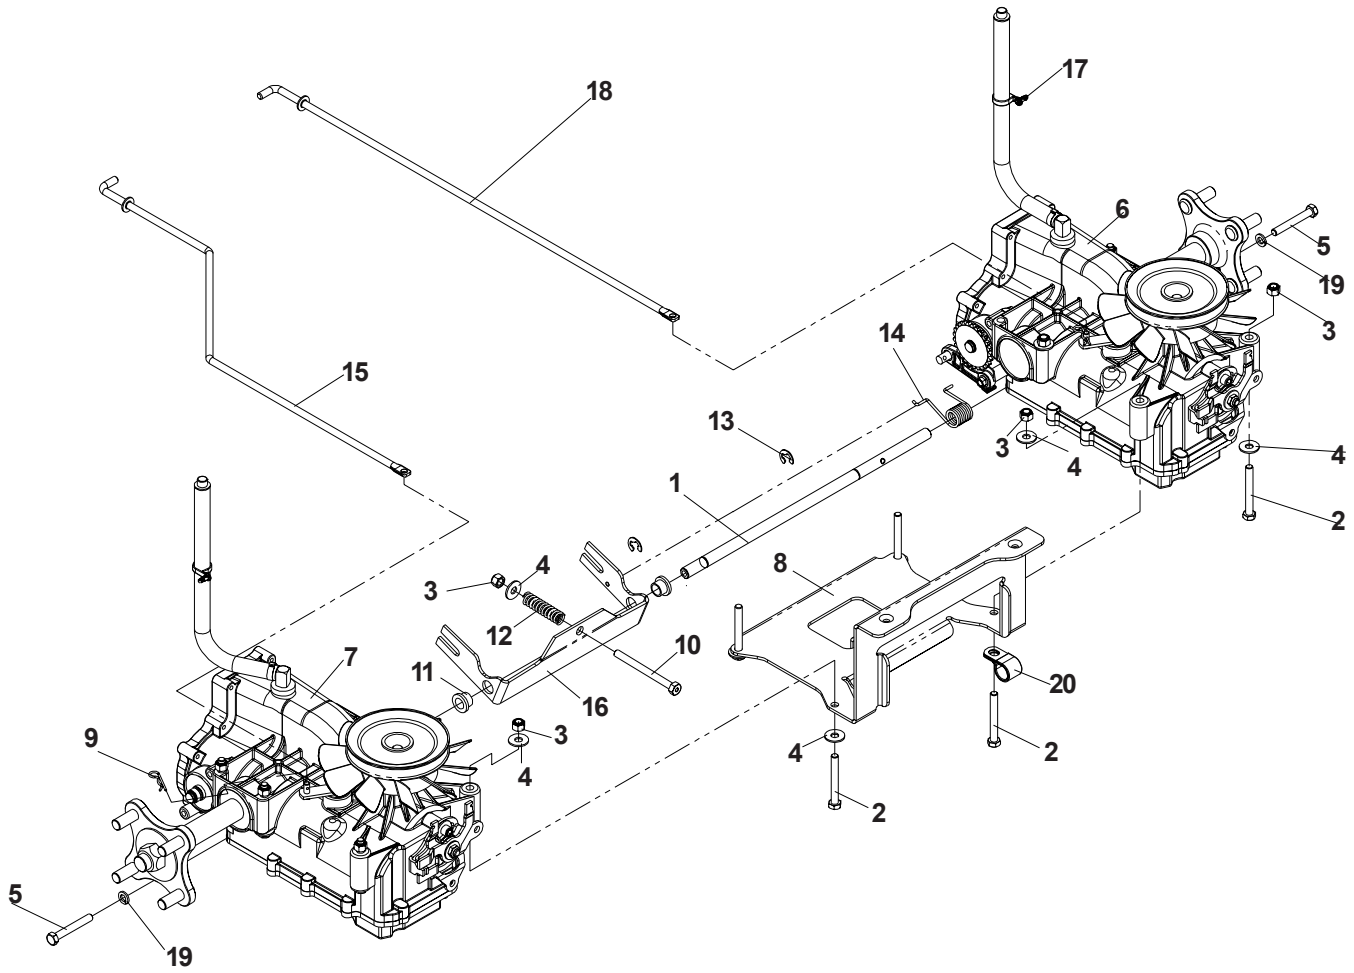

IZT ASSEMBLY (Integrated Zeroturn Transaxle)

IZT ASSEMBLY

(Integrated Zeroturn Transaxle)

ITEM	PART NO.	QTY.	DESCRIPTION
1	539107554	1	TIE ROD
2	539991046	10	HCS 5/16C X 2 1/2
3	539990717	11	NUT, 5/16C, NYLOC
4	539990692	14	WASHER, 5/16, FLAT
5	539108002	2	HCS 5/16C X 2 1/4, GR. 8
6	539107605	1	IZT LEFT
7	539107606	1	IZT RIGHT
8	539107556	1	IZT SUPPORT
9	539976988	2	HAIRPIN COTTER
10	539107595	1	BOLT, BRAKE
11	539100032	2	BUSHING, NYLON FLANGED
12	539102796	1	SPRING
13	539101949	2	E-RING, 1/2"
14	539107708	1	SPRING-TORSION
15	539107498	1	BYPASS LINKAGE, RIGHT
16	539107488	1	BRAKE "U" ARM
17	539107921	2	RETAINER
18	539107931	1	BYPASS LINKAGE, LEFT
19	539990187	2	LOCKWASHER 5/16
20	539107891	1	CLIP
	539107710	1	IZT PUMP BELT (NOT SHOWN)