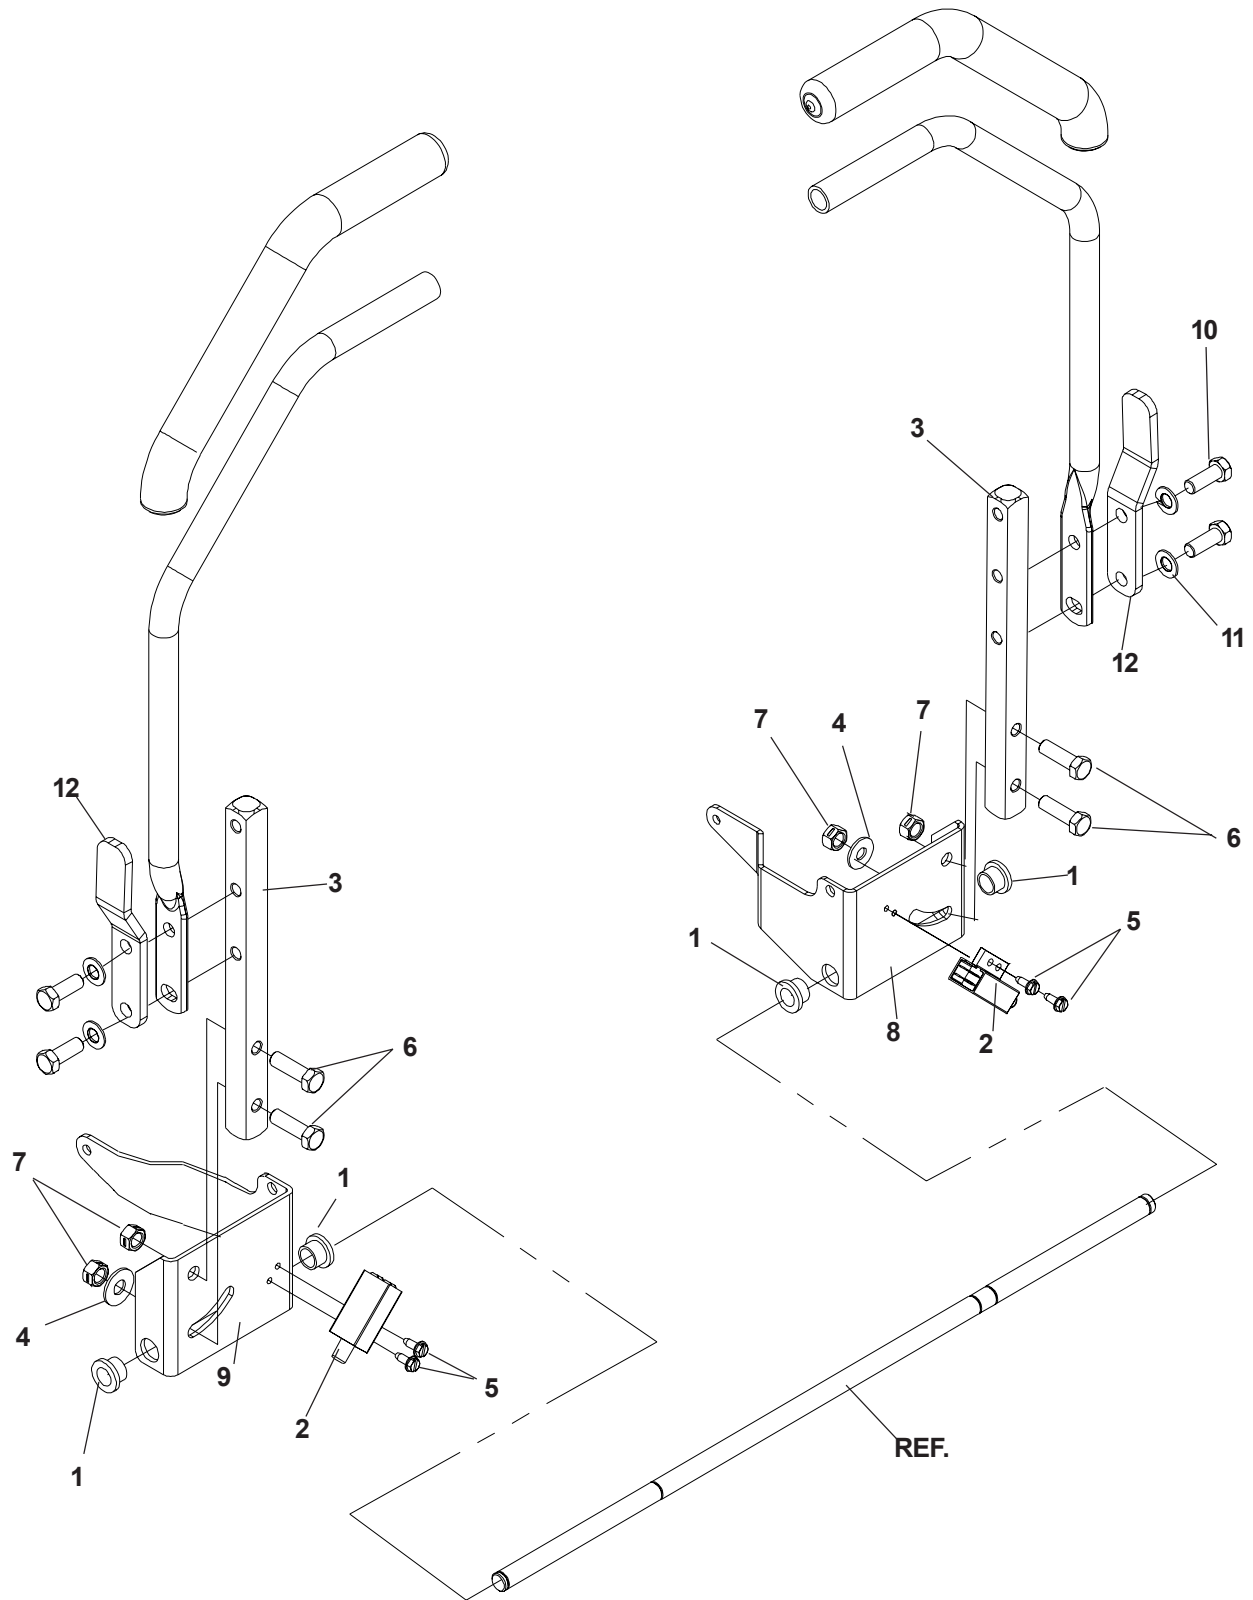

CONSOLE ASSEMBLY

ITEM	PART NO.	QTY.	DESCRIPTION
1	539107593	1	CONSOLE
2	539101768	1	CLUTCH SWITCH
3	539103275	1	THROTTLE CABLE
4	539109858	1	CONTROL CONSOLE
5	539990411	6	SCREW #10-24 X 1/2
6	539976977	2	NUT #10-24, NYLOC
7	539107541	1	IGNITION SWITCH
8	539107544	1	KEY
9	539102540	1	HOUR METER
10	539109838	1	DECAL, THROTTLE
11	539102733	1	CHOKE CABLE

CASTER ASSEMBLY

ITEM	PART NO.	QTY.	DESCRIPTION
.....	539106993	1	TIRE (COMPLETE)
1	539106994	1	RIM
2	539106995	1	TIRE 410/350-5, 4 PLY
3	539103300	1	ZERK
4	539912234	1	VALVE STEM
5	539107494	1	CASTER WELDMENT
6	539101331	1	NUT 1/2C, NYLOC
7	539101907	1	HCS 1/2C X 5 1/2
8	539105543	1	SPACER
9	539102484	2	BEARING, FLANGE
.....	539105307	1	BEARING, ROLLER (NOT SHOWN)

MOTION CONTROL ASSEMBLY

ITEM	PART NO.	QTY.	DESCRIPTION
1	539107528	1	BATTERY SUPPORT, LEFT
2	539107530	1	BATTERY SUPPORT, RIGHT
3	539107568	1	CONTROL PIVOT SHAFT
4	539990692	22	WASHER, 5/16 FLAT
5	539100032	5	BUSHING, NYLON FLANGED
6	539101949	6	E-RING, 1/2"
7	539107603	1	BRAKE LEVER
8	539107576	1	UPPER BRAKE LEVER
9	539976438	1	SPRING
10	539101080	1	SWITCH N.C.
11	539105036	1	GRIP, PARK BRAKE
12	539976952	2	SCREW, #10-24 X 5/8 MACH.
13	539102678	1	TAPPED PLATE
14	539107526	2	CONTROL LEVER
15	539102592	2	DRIVE LEVER CUSHION
16	539107629	2	PUSH NUT, NYLON
17	539107632	2	BOLT, 1/4-20 X 7 1/2
18	539107628	1	BATTERY HOLD DOWN
19	539102436	1	BATTERY, DRY
20	539109334	2	LOWER CABLE END
21	539107592	1	CABLE, BRAKE
22	539107623	1	CABLE, RIGHT
23	539107624	1	CABLE, LEFT
24	539976988	5	COTTER, HAIRPIN
25	539102593	4	WASHER, 3/8 SPRING
26	539976937	1	HCS 5/16C X 2
27	539990563	4	HCS 3/8C X 1
28	539990717	13	NUT, 5/16C NYLOC
29	539107475	44	BOLT 5/16-18 X 3/4, THREAD FORMING
30	539102827	4	SPACER
31	539102828	4	BOLT 5/16C X 5/8, SHLD
32	539108793	2	DAMPENER
33	539108072	2	BRACKET, DAMPENER
34	539108120	5	NUT 1/4C, THIN NYLOC
35	539103547	4	WASHER
36	539108663	3	UPPER CABLE END
37	539108242	2	STIFFENER
38	539990188	1	WASHER, 5/16, SAE