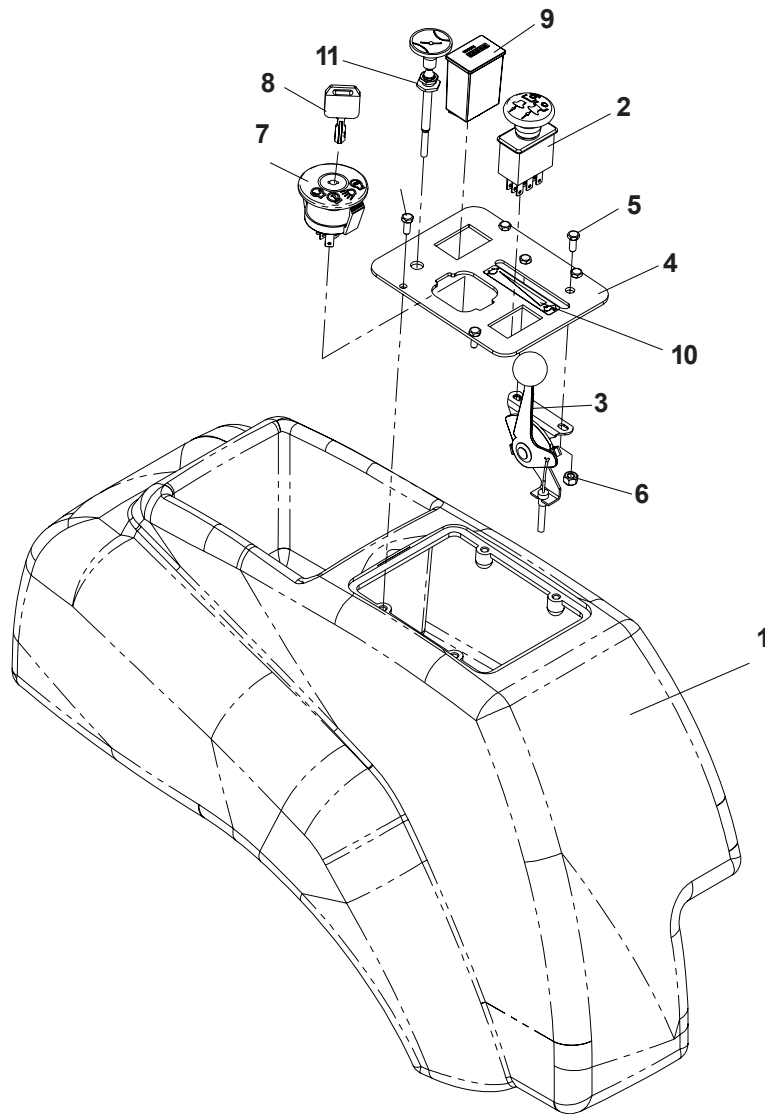

CONTINUED ON PAGES 6 AND 7

MAIN FRAME ASSEMBLY

MAIN FRAME ASSEMBLY

ITEM	PART NO.	QTY.	DESCRIPTION
31	539991034	4	SCREW, #10-24 X 1/2
32	539990550	1	WASHER, 1/2, FLAT
33	539990546	1	NUT, 3/8C, CENTER LOCK
34	539101331	1	NUT, 1/2C, NYLOC
35	539101977	1	SPRING, TRACTION
36	539102502	8	STUD, 5/16C
37	539106188	1	FUEL CAP
38	539102759	3	INSULATOR
39	539104409	1	FUEL TANK, LEFT
40	539990362	2	SCREW 1/4C X 5/8, SELF TAPPING
41	539976934	4	HCS 5/16C X 3/4
42	539106776	2	HCS 3/8C X 1/2
43	539990629	1	HCS 3/8C X 2 1/4
44	539107706	3	HCS 1/2C X 2 1/4
45	539976978	4	NUT, 1/4C, NYLOC
46	539990717	13	NUT, 5/16C, NYLOC
47	539990546	2	NUT, 3/8C, CENTER LOCK
48	539976979	9	NUT, 3/8C, NYLOC
49	539990613	1	NUT, 3/8C, SERR WASHER
50	539101331	3	NUT, 1/2C, NYLOC
51	539990187	2	LOCK WASHER, 5/16
52	539990692	23	WASHER, 5/16, FLAT
53	539990550	3	WASHER, 1/2, FLAT
54	539107475	44	BOLT, 5/16-18 X 3/4, THREAD FORMING
55	539104411	4	KNOB W/STUD
56	539107582	1	SEAT
57	539104789	1	DECAL, SMALL CROWN
58	539990692	4	WASHER, 5/16, FLAT
59	539107523	1	SWITCH, SEAT

CONSOLE ASSEMBLY

ITEM	PART NO.	QTY.	DESCRIPTION
1	539107593	1	CONSOLE
2	539101768	1	CLUTCH SWITCH
3	539103275	1	THROTTLE CABLE
4	539109858	1	CONTROL CONSOLE
5	539990411	6	SCREW #10-24 X 1/2
6	539976977	2	NUT #10-24, NYLOC
7	539107541	1	IGNITION SWITCH
8	539107544	1	KEY
9	539102540	1	HOUR METER
10	539109838	1	DECAL, THROTTLE
11	539102733	1	CHOKE CABLE