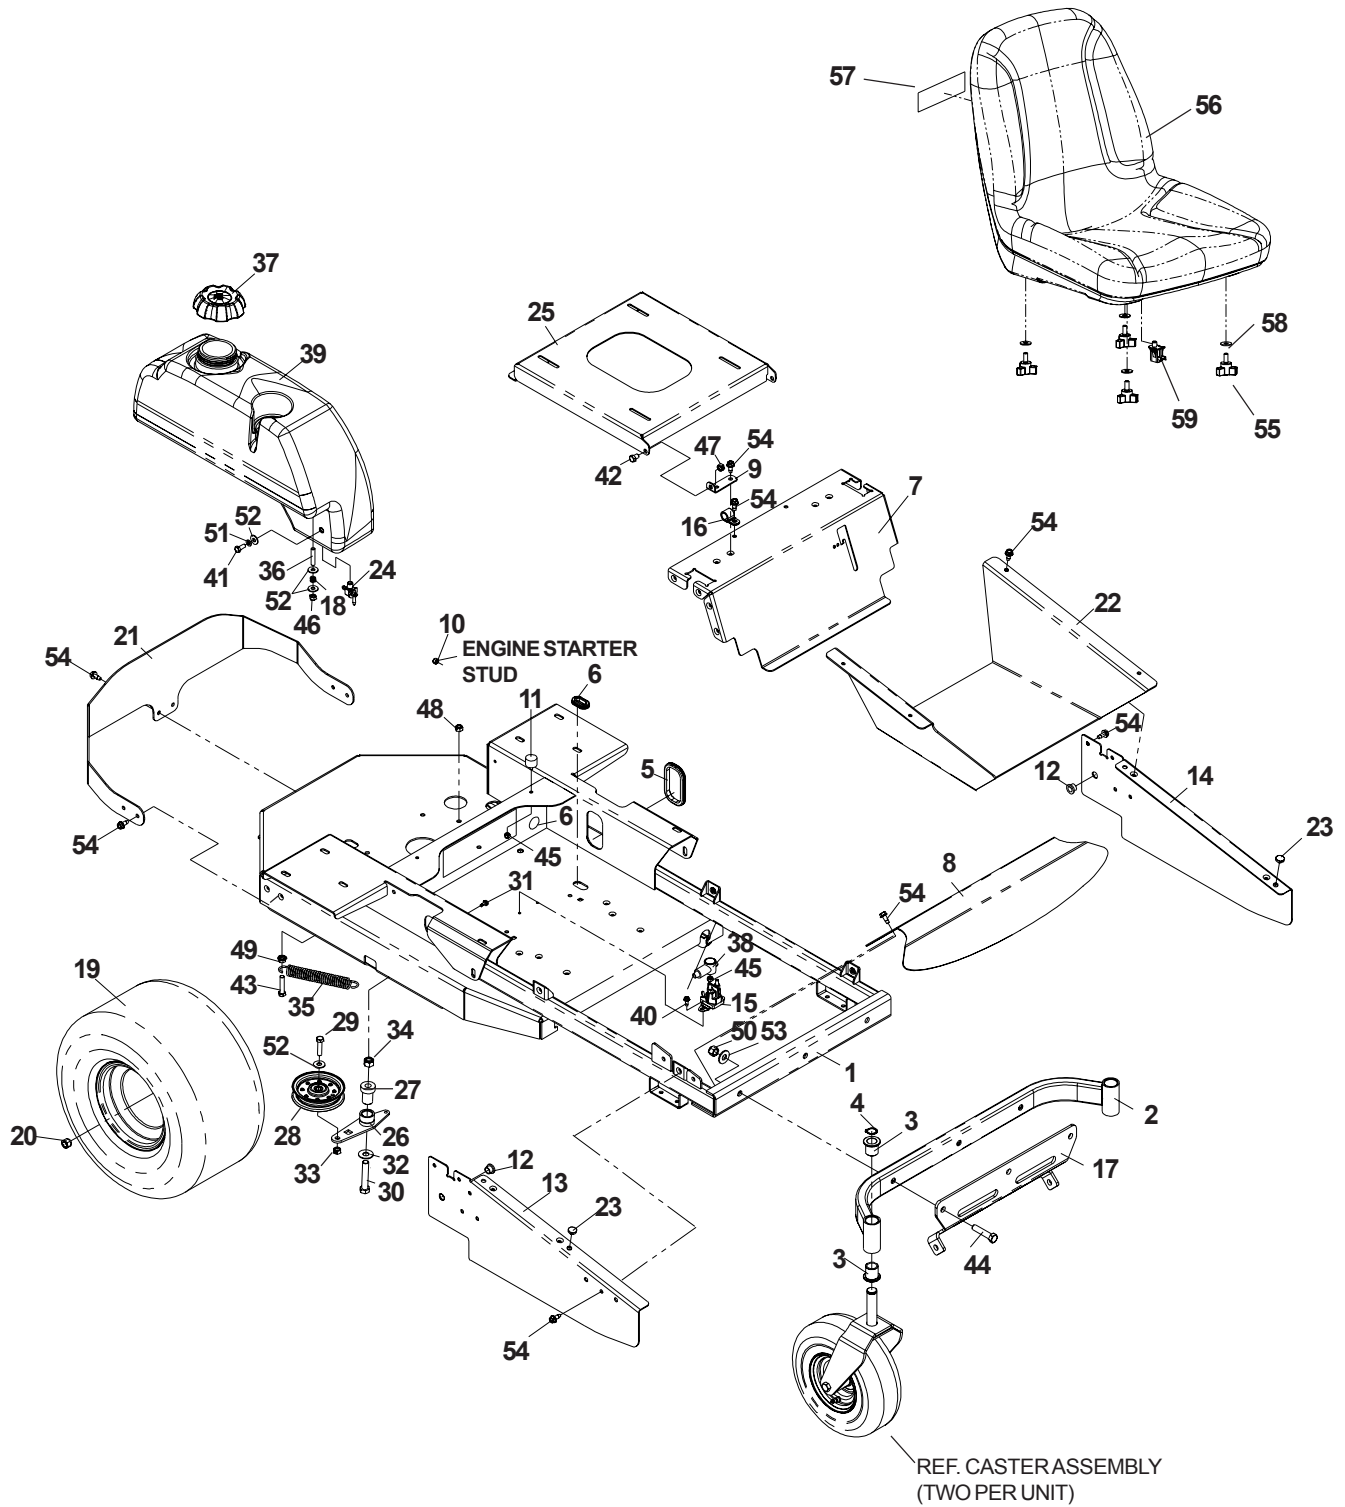

MAIN FRAME ASSEMBLY

MAIN FRAME ASSEMBLY

ITEM	PART NO.	QTY.	DESCRIPTION
31	539991034	4	SCREW, #10-24 X 1/2
32	539990550	1	WASHER, 1/2, FLAT
33	539990546	1	NUT, 3/8C, CENTER LOCK
34	539101331	1	NUT, 1/2C, NYLOC
35	539101977	1	SPRING, TRACTION
36	539102502	8	STUD, 5/16C
37	539106188	1	FUEL CAP
38	539102759	3	INSULATOR
39	539104409	1	FUEL TANK, LEFT
40	539990362	2	SCREW 1/4C X 5/8, SELF TAPPING
41	539976934	4	HCS 5/16C X 3/4
42	539106776	2	HCS 3/8C X 1/2
43	539990629	1	HCS 3/8C X 2 1/4
44	539107706	3	HCS 1/2C X 2 1/4
45	539976978	4	NUT, 1/4C, NYLOC
46	539990717	13	NUT, 5/16C, NYLOC
47	539990546	2	NUT, 3/8C, CENTER LOCK
48	539976979	9	NUT, 3/8C, NYLOC
49	539990613	1	NUT, 3/8C, SERR WASHER
50	539101331	3	NUT, 1/2C, NYLOC
51	539990187	2	LOCK WASHER, 5/16
52	539990692	23	WASHER, 5/16, FLAT
53	539990550	3	WASHER, 1/2, FLAT
54	539107475	44	BOLT, 5/16-18 X 3/4, THREAD FORMING
55	539104411	4	KNOB W/STUD
56	539107582	1	SEAT
57	539104789	1	DECAL, SMALL CROWN
58	539990692	4	WASHER, 5/16, FLAT
59	539107523	1	SWITCH, SEAT