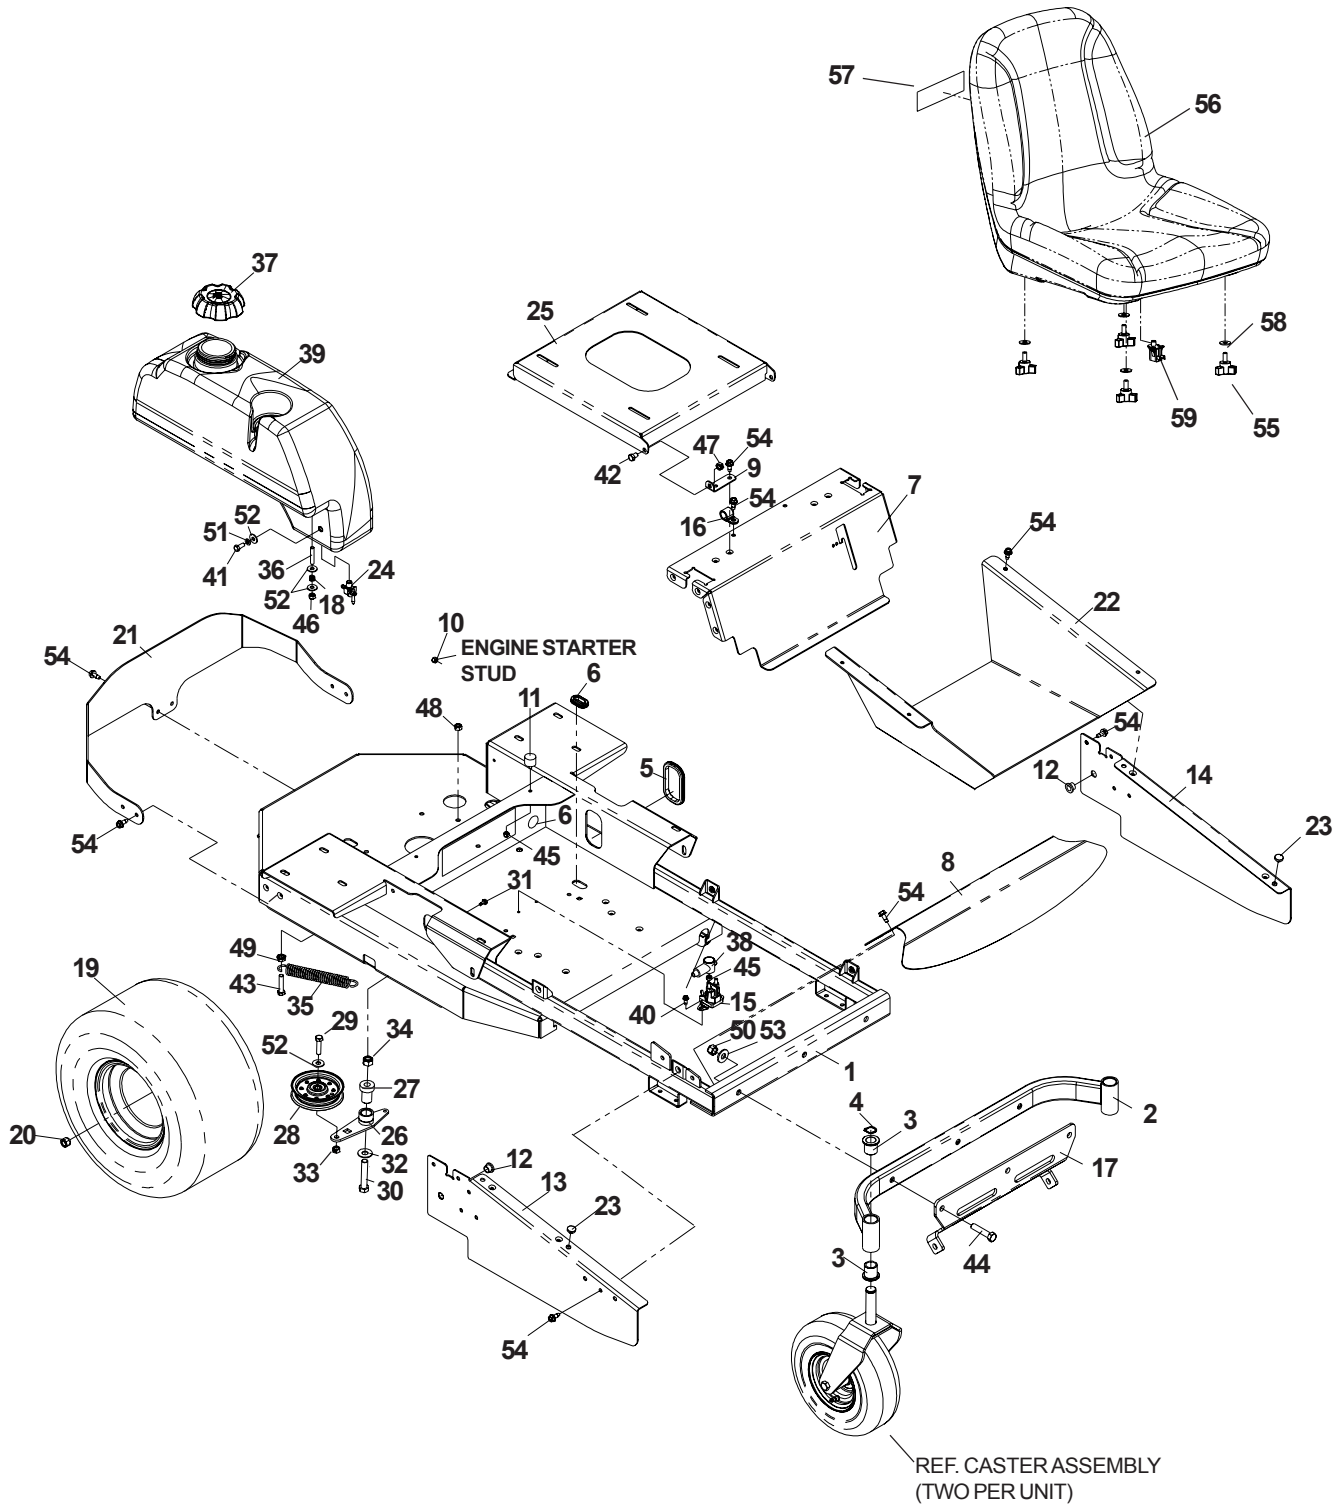

MAIN FRAME ASSEMBLY

MAIN FRAME ASSEMBLY

ITEM	PART NO.	QTY.	DESCRIPTION
1	539110990	1	MAINFRAME W/DECALS
2	539107491	1	CASTER AXLE W/BUSHINGS
3	539101232	4	BUSHING, FLANGED - PM
4	539101151	2	RETAINING RING
5	539107116	2	GROMMET
6	539105974	2	GROMMET, RUBBER
7	539107966	1	SEAT SUPPORT W/DECALS
8	539107585	1	FOOT PLATE, FRONT
9	539107561	2	SEAT BRACKET
10	539108120	5	JAM NUTS, 1/4C, NYLOC
11	539105039	2	STUD PLATE MOUNT
12	539100032	5	BUSHING, NYLON FLANGED
13	539107579	1	FRAME SIDE, RIGHT
14	539107581	1	FRAME SIDE, LEFT
15	539101714	1	SOLENOID
16	539102685	1	CLIP
17	539107480	1	STRUT MOUNT
18	539102845	8	SPRING, TANK MOUNT
19	539107547	2	TIRE ASSEMBLY
	539108009	1	TIRE
	539108008	1	RIM
	539912234	1	VALVE STEM
20	539101173	8	NUT, LUG 1/2"
21	539107575	1	BUMPER, REAR
22	539107587	1	PAN, FLOOR
23	539102587	4	STOP, RUBBER
24	539107804	1	VALVE, FUEL
25	539107968	1	SEAT MOUNT W/DECALS
26	539107553	1	PUMP IDLER ARM
27	539101231	1	IDLER SPINDLE
28	539107620	1	PULLEY, IDLER
29	539990655	1	HCS 3/8C X 1 1/2
30	539101332	1	HCS 1/2C X 2 3/4

CONSOLE ASSEMBLY

ITEM	PART NO.	QTY.	DESCRIPTION
1	539107593	1	CONSOLE
2	539101768	1	CLUTCH SWITCH
3	539103275	1	THROTTLE CABLE
4	539109858	1	CONTROL CONSOLE
5	539990411	6	SCREW #10-24 X 1/2
6	539976977	2	NUT #10-24, NYLOC
7	539107541	1	IGNITION SWITCH
8	539107544	1	KEY
9	539102540	1	HOUR METER
10	539109838	1	DECAL, THROTTLE
11	539102733	1	CHOKE CABLE