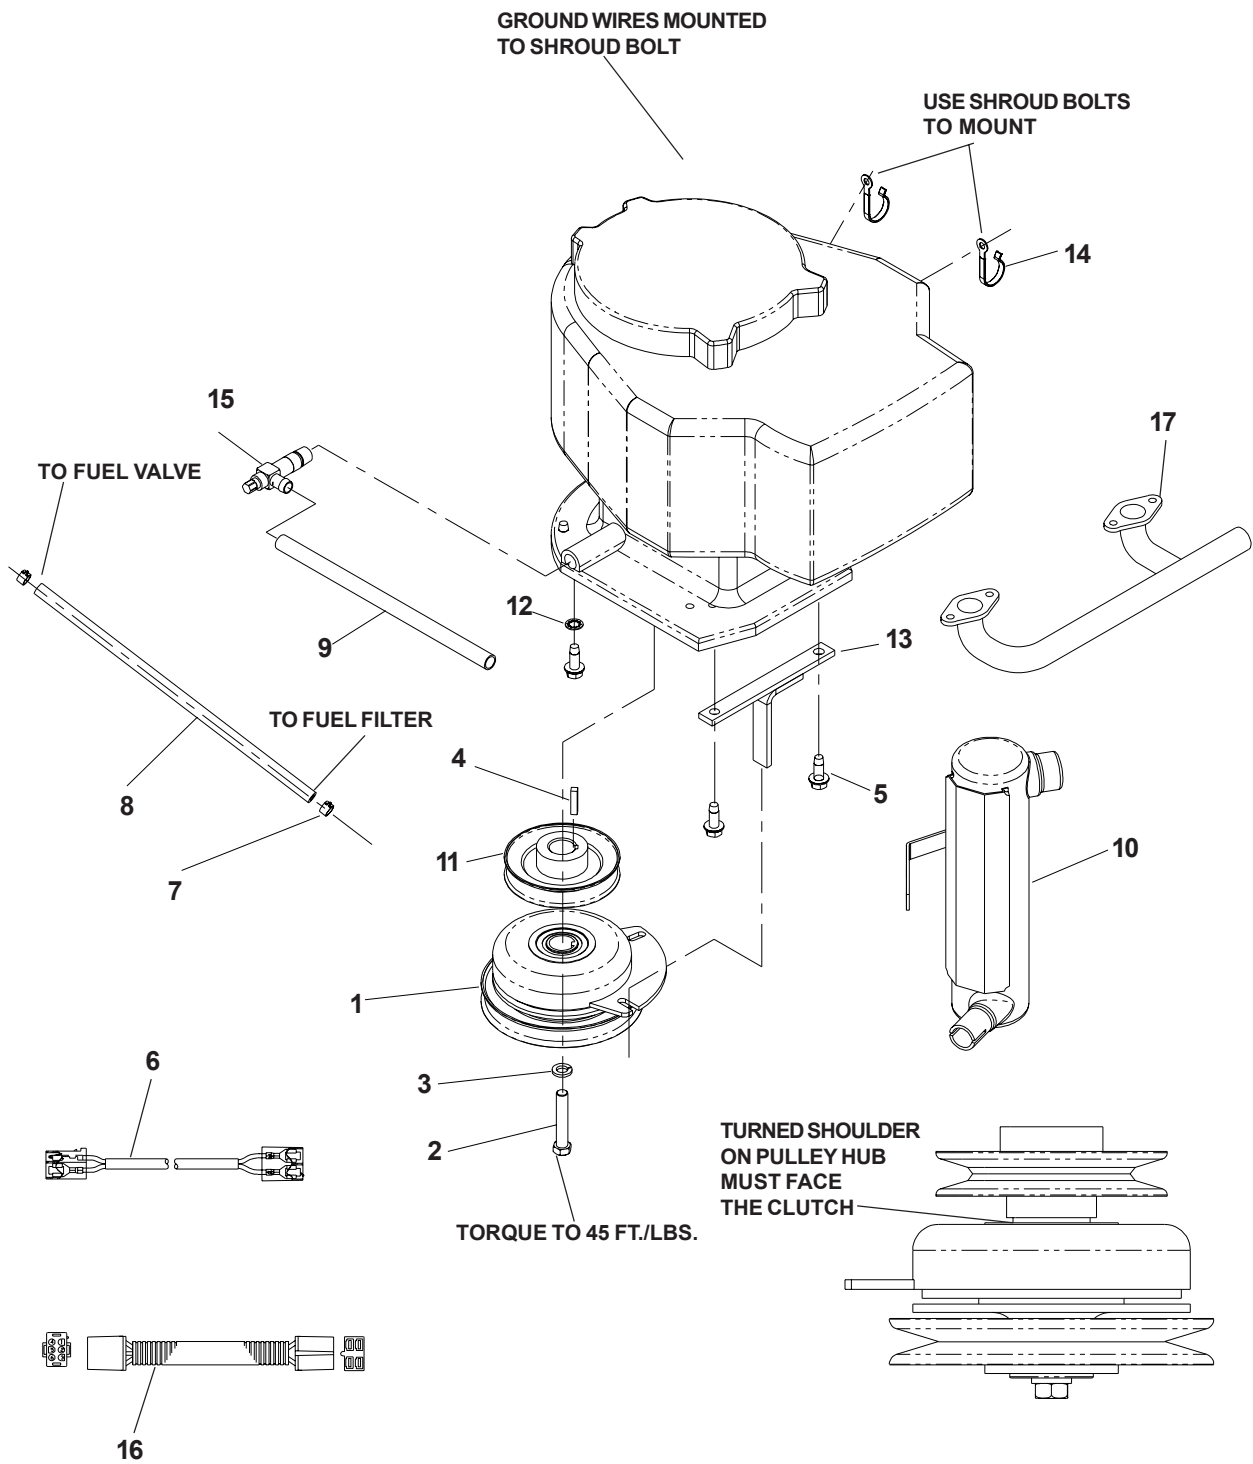

MOTION CONTROL LEVERS

ITEM	PART NO.	QTY.	DESCRIPTION
1	539100032	4	BUSHING, NYLON FLANGED
2	539101080	2	SWITCH N.C.
3	539107596	2	CONTROL ARM
4	539990517	2	WASHER, 3/8 FLAT
5	539991034	4	SCREW 10-24 X 1/2, SELF TAPPING
6	539108046	4	TAPBOLT 3/8C X 1 1/2
7	539990546	4	NUT 3/8C, CENTER LOCK
8	539107599	1	CONTROL BRACKET, LEFT
9	539107597	1	CONTROL BRACKET, RIGHT
10	539990563	4	HCS 3/8C X 1
11	539102593	4	WASHER, 3/8, SPRING
12	539108242	2	STIFFENER

IZT ASSEMBLY (Integrated Zeroturn Transaxle)

IZT ASSEMBLY

(Integrated Zeroturn Transaxle)

ITEM	PART NO.	QTY.	DESCRIPTION
1	539107554	1	TIE ROD
2	539991046	10	HCS 5/16C X 2 1/2
3	539990717	11	NUT, 5/16C, NYLOC
4	539990692	14	WASHER, 5/16, FLAT
5	539108002	2	HCS 5/16C X 2 1/4, GR. 8
6	539107605	1	IZT LEFT
7	539107606	1	IZT RIGHT
8	539107556	1	IZT SUPPORT
9	539976988	2	HAIRPIN COTTER
10	539107595	1	BOLT, BRAKE
11	539100032	2	BUSHING, NYLON FLANGED
12	539102796	1	SPRING
13	539101949	2	E-RING, 1/2"
14	539107708	1	SPRING-TORSION
15	539107498	1	BYPASS LINKAGE, RIGHT
16	539107488	1	BRAKE "U" ARM
17	539107921	2	RETAINER
18	539107931	1	BYPASS LINKAGE, LEFT
19	539990187	2	LOCKWASHER 5/16
20	539107891	1	CLIP
	539107710	1	IZT PUMP BELT (NOT SHOWN)

BRIGGS & STRATTON ENGINE ASSEMBLY

BRIGGS & STRATTON ENGINE ASSEMBLY

ITEM	PART NO.	QTY.	DESCRIPTION
1	539105804	1	CLUTCH, 125 FT/LB
2	539991120	1	HCS 7/16-20 X 2 1/2, GR5
3	539990247	1	LOCKWASHER, 7/16
4	539101995	1	KEY, 1/4" SQ. X 1 1/8"
5	539107476	4	BOLT, 3/8-16 X 1, THREAD FORMING
6	539105637	1	CLUTCH HARNESS
7	539912222	2	HOSE CLAMP
8	539105527	1	FUEL LINE, 24"
9	539107937	1	HOSE, OIL DRAIN
10	539109843	1	MUFFLER
11	539107557	1	PULLEY
12	539108266	1	WASHER, 3/8, INTERNAL TOOTH
13	539106819	1	CLUTCH TIE DOWN WELDMENT
14	539107098	2	CLAMP
15	539109837	1	DRAIN VALVE
16	539107516	1	PIGTAIL
17	539109844	1	MANIFOLD
	539109980	1	CLAMP, EXHAUST (NOT SHOWN)