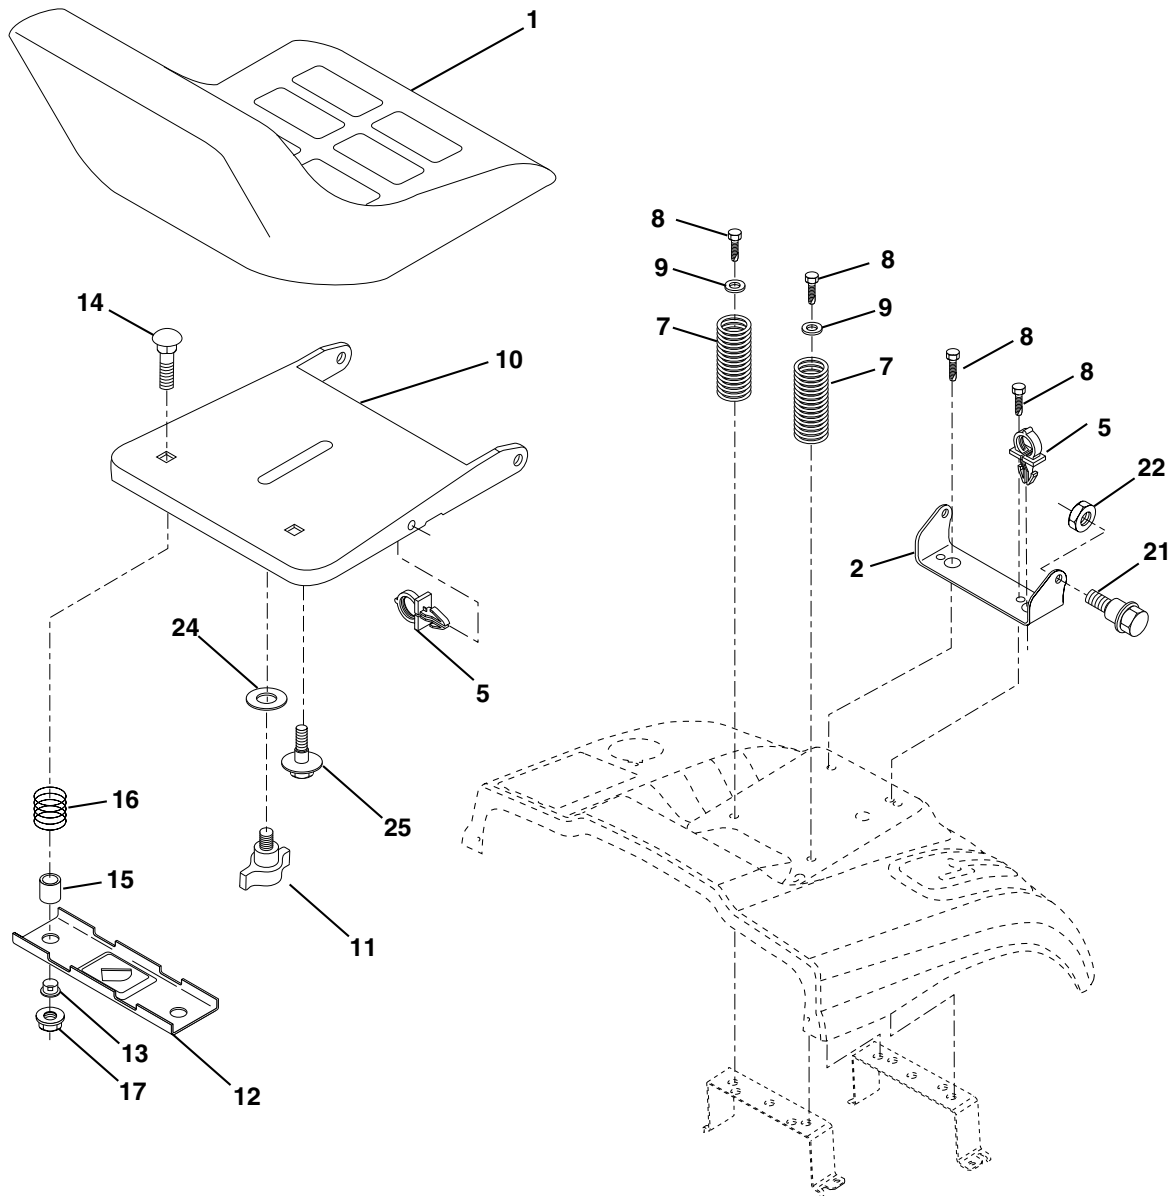

REPAIR PARTS

TRACTOR- -MODEL NO. CT130 (HECT130D) PRODUCT NO. 954 17 00-17
SEAT ASSEMBLY

KEY NO.	PART NO.	DESCRIPTION
1	532140839	Seat
2	532140551	Bracket Pnt Pivot Seat (blk)
5	532145006	Clip Push In Hinged
7	532124181	Spring Seat Cprsn 2 250 Blk Zi
8	817000616	Screw 3/8-16 X 1-1/2
9	819131614	Washer 13/32 X 1 X 14 Ga
10	532174894	Pan Pnt Seat (blk)
11	532166369	Knob Seat Adj. Wingnut
12	532121246	Bracket Pnt Mounting Switch
13	532121248	Bushing Snap Blk Nyl 50 Id

KEY NO.	PART NO.	DESCRIPTION
14	872050412	Bolt Rdhd Sht Nk 1/4-20x1-1/2
15	532134300	Spacer Split
16	532121250	Spring Cprsn Plate SW 1.310 Ga
17	532123976	Nut Lock 1/4 Lge Flg Gr 5 Zinc
21	532171852	Bolt Shoulder 5/16-18 Unc-2A
22	873800500	Nut Hex Lock w/Ins 5/16-18
24	819171912	Washer 17/32 X 1-3/16 X 12 Ga.
25	532127018	Bolt Shoulder 5/16-18 X 62

NOTE: All component dimensions given in U.S. inches.
1 inch = 25.4 mm