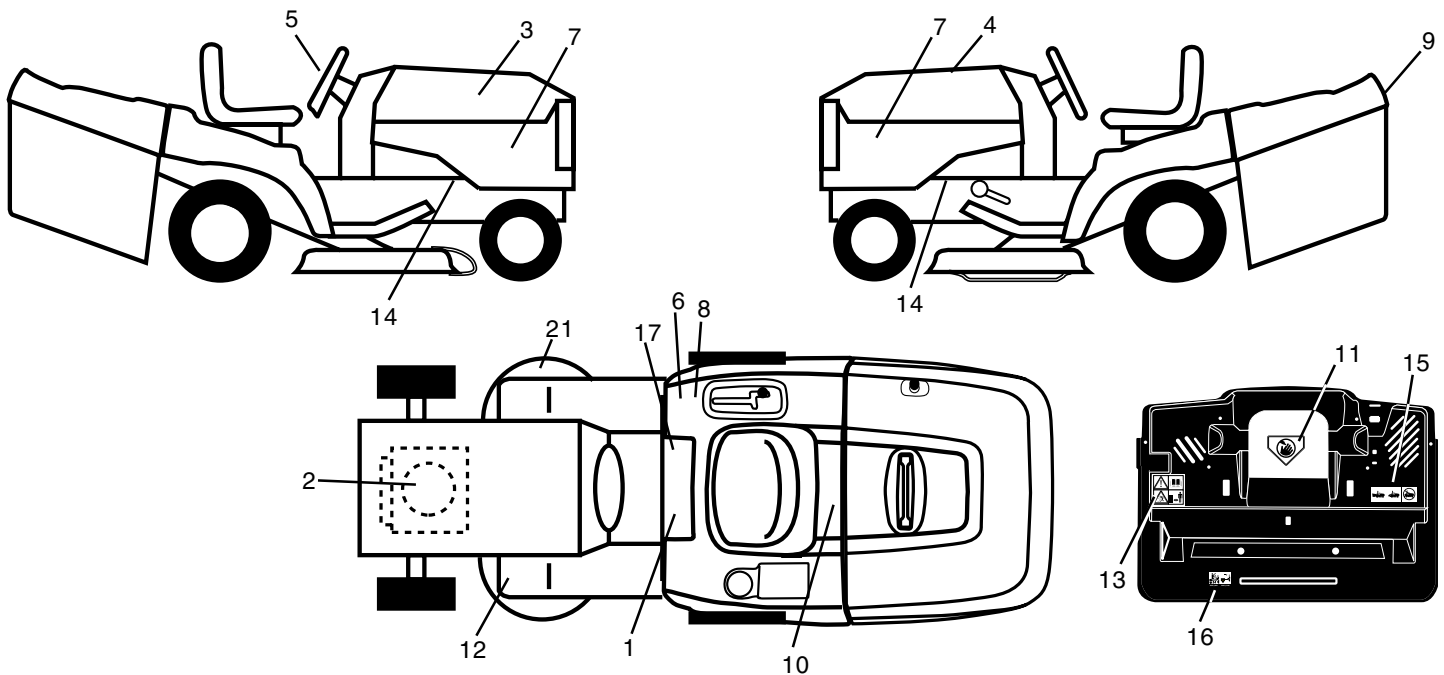

REPAIR PARTS

TRACTOR- -MODEL NO. CT130 (HECT130D) PRODUCT NO. 954 17 00-17

DECALS

KEY NO.	PART NO.	DESCRIPTION
1	532145498	Decal Read Owner's Manual Sym
2	532170848	Decal Hp Engine
3	532167090	Decal Hood Rh
5	532170564	Decal Wheel Logo
4	532167091	Decal Hood Lh
6	532126187	Decal 100 DBA
7	532159713	Decal Panel Side
8	532145437	Decal Europe Stand Ce
9	532150617	Decal Fender Logo
10	532145005	Decal Bat Dan/Poi P/L Sym Wpn
11	532145494	Decal Mower Cut Finger Symbol

KEY NO.	PART NO.	DESCRIPTION
12	532159737	Decal Brake/Clutch Symbol Lt
13	532166959	Decal Warn Back Plate CRD
14	532159736	Decal Chassis Hot Muffler
15	532166961	Decal Oper Bag Presence CRD
16	532162598	Decal Drawbar Load Limit
17	532140837	Decal Saddle Brake Parking
21	532166286	Decal Deck Sch 92 CRD
—	532138311	Decal Lift Handle
—	532171237	Pad Footrest
—	532175584	Manual Operator's (Euro)
—	532175585	Manual Operator's (Scand)