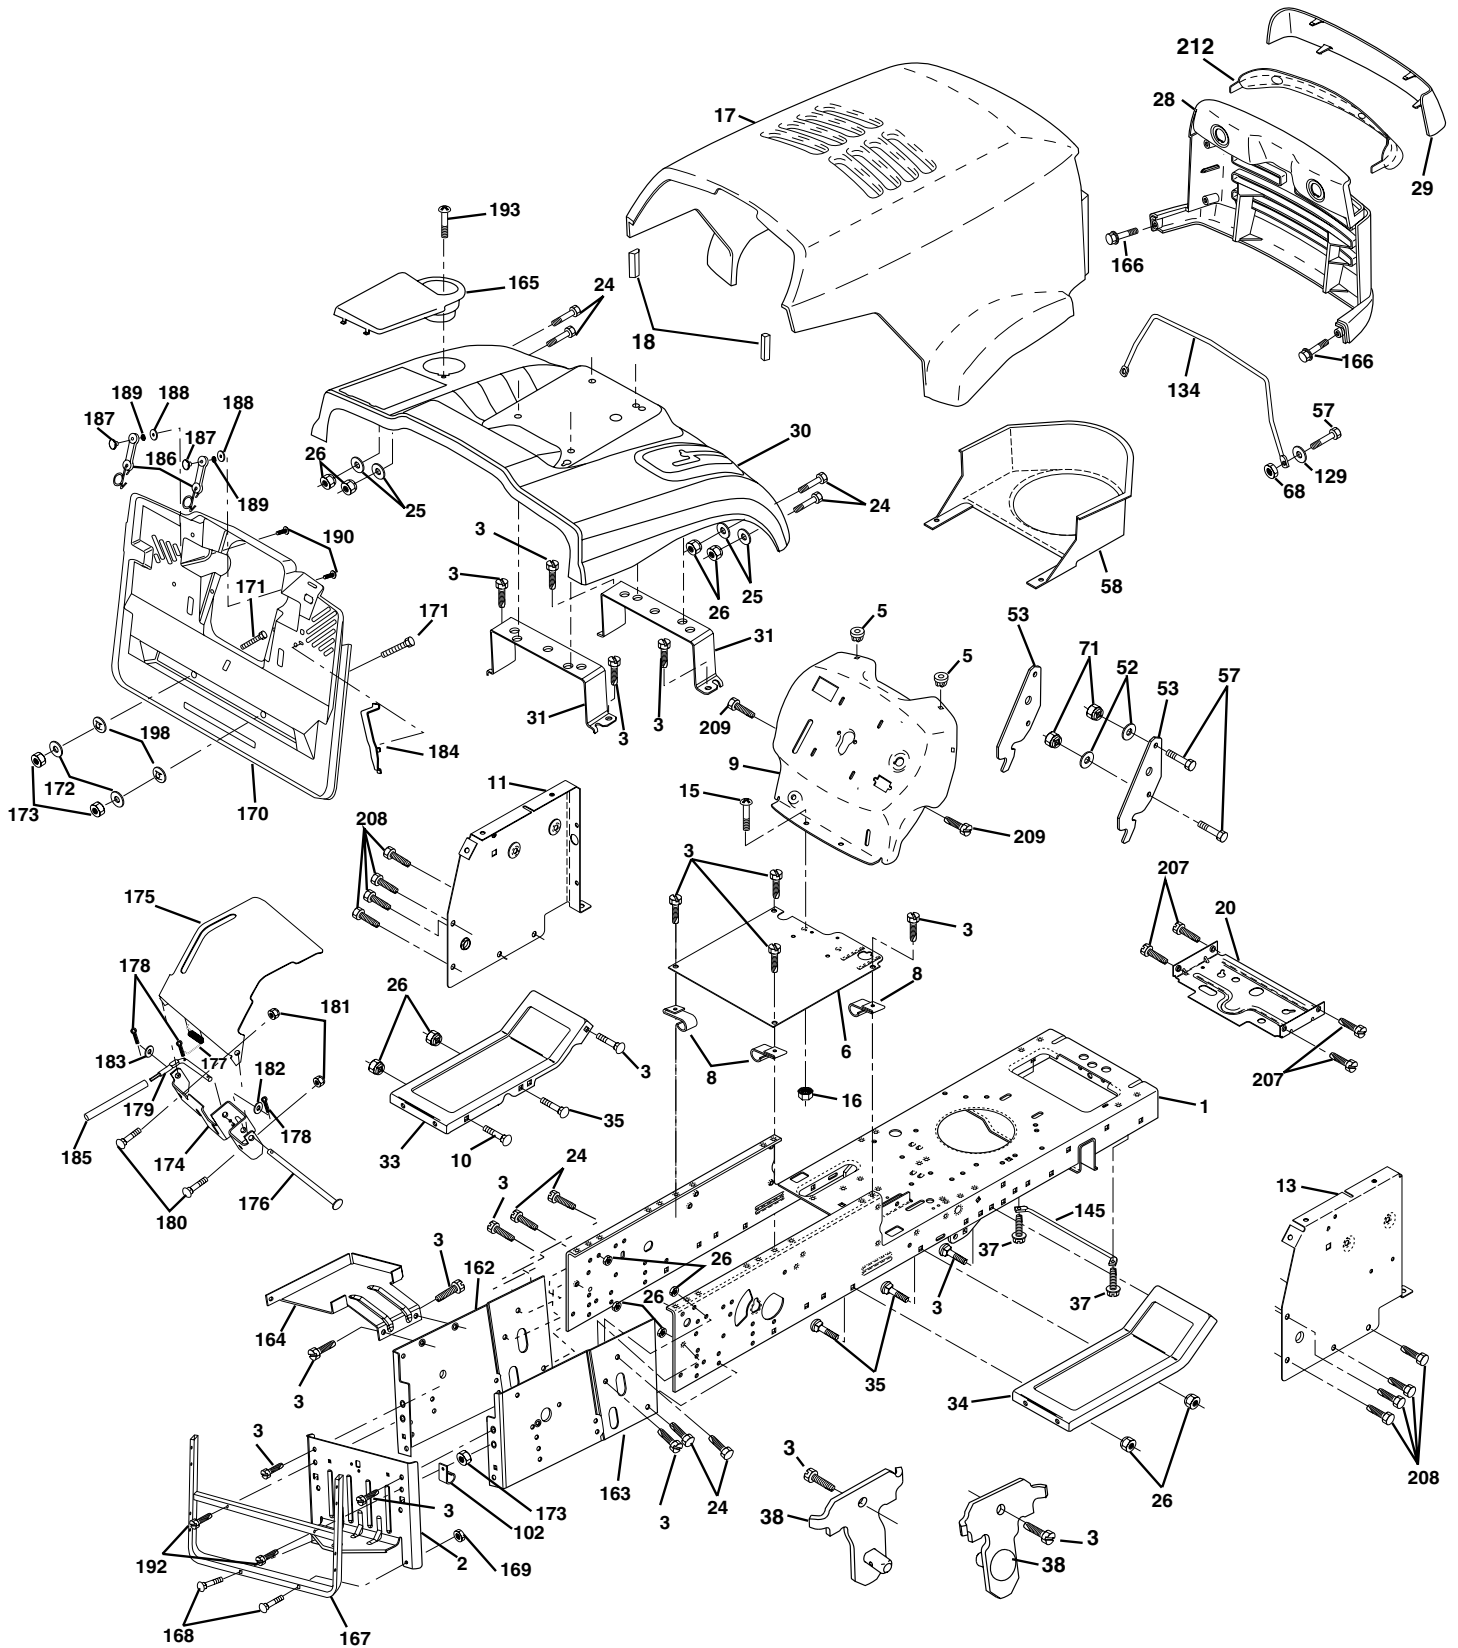

REPAIR PARTS

TRACTOR- -MODEL NO. CT130 (HECT130D) PRODUCT NO. 954 17 00-17
CHASSIS AND ENCLOSURES

REPAIR PARTS

TRACTOR- -MODEL NO. CT130 (HECT130D) PRODUCT NO. 954 17 00-17 CHASSIS AND ENCLOSURES

KEY NO.	PART NO.	DESCRIPTION	KEY NO.	PART NO.	DESCRIPTION
1	532169831	Chassis Stamping	163	532165673	Bracket Exten Chassis Rh CRD
2	532165606	Drawbar	164	532165605	Support Battery CRD
3	817060612	Screw 3/8-16 x 3/4	165	532167979	Cover Battery CRD Lt
5	532155272	BumperHood/Dash	166	532164863	Screw Hwhd Hi-Lo #13-16 x 3/4
6	532155923	Saddle	167	532165779	Support Asm. Backplate WLDMNT
8	532126471	Clip Insulator 13/32 Mtg. Hole	168	872050412	Bolt, RDHD SHT NK 1/4-20 x 1-1/2
9	532171796	Dash	169	532123976	Nut, Lock 1/4 LGE FLG Gr. 5 Zinc
10	872140608	Bolt, Carriage 3/8-16 x 3/4	170	532175264	Backplate Asm CRD
11	532155927	Panel, Dash, L.H.	171	874520640	Bolt Hex 3/8-16 x 2-1/2 Gr. 5
13	532172108	Panel, Asm. Dash R.H.	172	819132016	Washer 13/32 x 1-1/4 x 16 Ga.
15	874180512	Screw, Machine, Truss Head 5/16-18 UNC x 3/4	173	873510600	Nut, Keps Hex 3/8-16 UNC
16	873510500	Nut	174	532165939	Bracket Switch FBI CRD
17	532165378	Hood Assembly	175	532166212	Guard Door Rear CRD
18	532126938	BumperHood	176	532128600	Pin Hinge Pivot
20	532156437	Plate Mtg. Battery/Fuel Tank	177	532132796	Spring Bagger Top LH Black
24	874780616	Bolt	178	876020312	Pin Cotter 3/32 x 3/4 Cad Zinc
25	819131312	Washer 13/32 x 13/16 x 12 Gauge	179	532165942	Rod Pivot FBI CRD
26	873800600	Nut	180	874760516	Bolt Hex HD 5/16-18 UNC x 1
28	532165379	Grille PL	181	873680500	Nut Crownlock 5/16-18
29	532165380	Lens, Grille	182	532138200	Washer .385 x .625 x 11 Ga.
30	532168428	Fender	183	819131316	Washer 13/32 x 13/16 x 16 Ga.
31	532165156	Bracket, Fender Support	184	532174662	Bracket Actuator Bagger CRD
33	532147203	Footrest, L.H.	185	532165940	Tube Lever Switch FBI CRD
34	532147202	Footrest, R.H.	186	532160793	Latch Asm Mulch/Bagger
35	872110606	Bolt	187	532125004	Nut Weld
37	817490508	Screw Thdrol 5/16-18 x 1/2 TYT	188	819061216	Washer#10
38	532169834	Bracket Asm Pivot Mower Rear	189	810071000	Washer Lock #10
52	819091416	Washer 9/32 x 7/8 x 16 Ga.	190	871081010	Screw Pan Hd Phillip 10-24 x 5/8
53	532150067	Bracket Pick off LT/PI Husq	192	817490624	Screw Thdrol 3/8-16 x 1-1/4
57	874780412	Bolt, Fin Hex 1/4-20 UNC x .75	193	817070412	Screw Truss 1/4-20 x 3/4 Tap/R
58	532150127	Duct Air Engine PI/Lt	198	532168937	Nut Push
68	873510400	Nut Keps Hex 1/4-20 Unc	207	817670508	Screw Thdrol 5/16-18 x 1/2
71	873680400	Nut Crownlock 1/4-20 Unc	208	817670608	Screw Thdrol 3/8-16 x 1/2
102	532124996	Clip Line Fuel 13-13/32 Mtg. Hole	209	817000612	Screw Hexwsh Thdr 3/8-16 x 3/4
129	819091016	Washer 9/32 x 5/8 x 16 Ga.	212	532156195	Insert Lens Reflective
134	532160219	Rod Support Hood Husq P/L	--	532005479	Plug, Button
145	532156524	Rod Pivot Chassis/Hood			
162	532170256	Bracket Exten Chassis Lh CRD			

NOTE: All component dimensions given in U.S. inches.
1 inch = 25.4 mm.