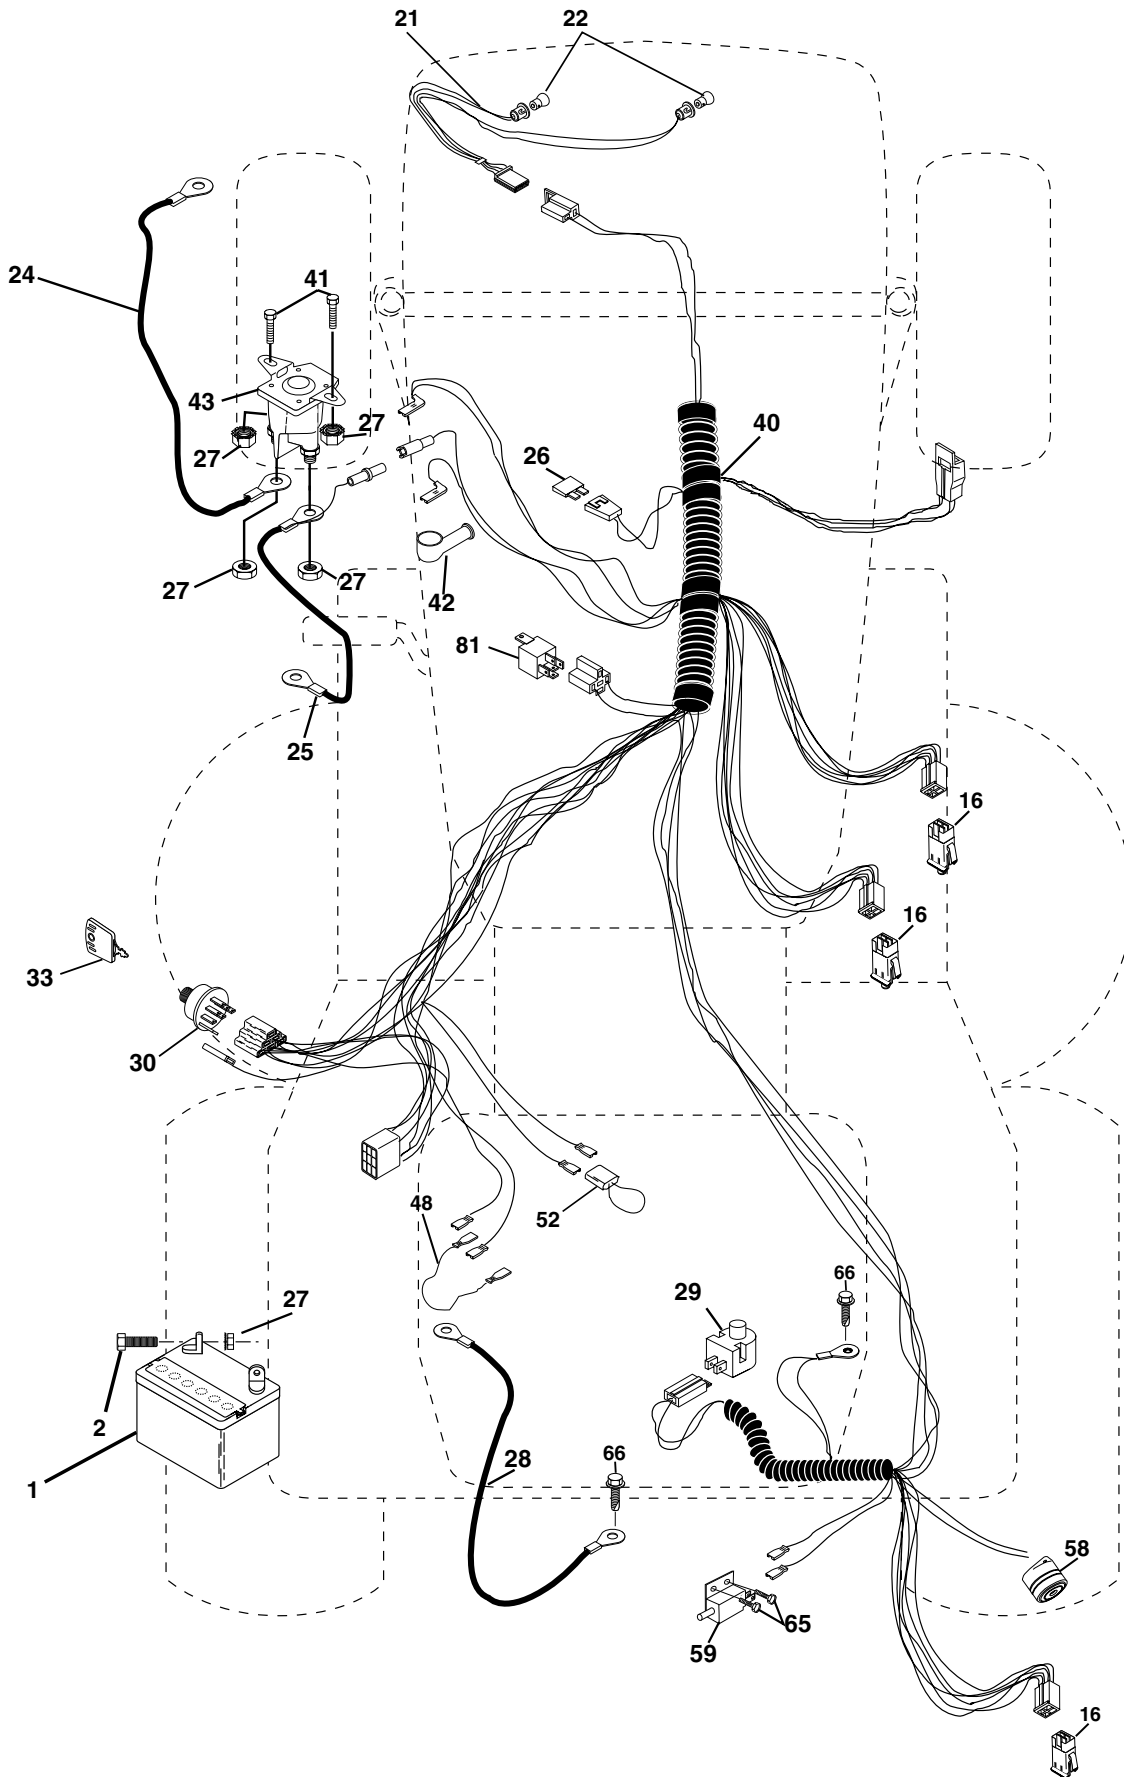

# TRACTOR- -MODEL NO. CT130 (HECT130D) PRODUCT NO. 954 17 00-17 SCHEMATIC

**IGNITION SWITCH**

POSITION	CIRCUIT	"MAKE"
OFF	M+G+A1	NONE
RUN/LIGHT	B+A1	A2+L
RUN	B+A1	NONE
START	B + S + A1	NONE

**WIRING INSULATED CLIPS**  
NOTE: IF WIRING INSULATED CLIPS WERE REMOVED FOR SERVICING OF UNIT, THEY SHOULD BE REPLACED TO PROPERLY SECURE YOUR WIRING.

**PTO SWITCH**

POSITION	CIRCUIT
OFF	C + G, B + H
ON	C + F, B + E, A + D

**NOTE**  
YOUR TRACTOR IS EQUIPPED WITH A SPECIAL ALTERNATOR SYSTEM. THE LIGHTS ARE NOT CONNECTED TO THE BATTERY, BUT HAVE THEIR OWN ELECTRICAL SOURCE. BECAUSE OF THIS, THE BRIGHTNESS OF THE LIGHTS WILL CHANGE WITH ENGINE SPEED. AT IDLE THE LIGHTS WILL DIM, AS THE ENGINE IS SPEEDED UP, THE LIGHTS WILL BECOME THEIR BRIGHTEST.

# REPAIR PARTS

TRACTOR- -MODEL NO. CT130 (HECT130D) PRODUCT NO. 954 17 00-17  
ELECTRICAL

# REPAIR PARTS

TRACTOR- -MODEL NO. CT130 (HECT130D) PRODUCT NO. 954 17 00-17  
ELECTRICAL

KEY NO.	PART NO.	DESCRIPTION
1	532144925	Battery 12 Volt 25 AMP Wet
2	874760412	Bolt Hex Hd 1/4-20 Unc X 3/4
16	532153664	Switch Interlock Push-In
21	532166181	Harness Asm Light W/4152J
22	532004152	Bulb Light #1156
24	532124780	Cable Starter 6Ga 11" Red
25	532165987	Cable Battery Crd 56" Red
26	532166180	Fuse 15 Amp
27	873510400	Nut Keps Hex 1/4-20 Unc
28	532127725	Cable Ground 6Ga 18" Black
29	532160784	Switch Plunger Normal Op Olive
30	532175566	Switch Ignition
33	532140401	Key Ign Molded
40	532170164	Harness Ign Crd Noram
41	871110408	Bolt Flk Fin Hex 1/4-20 Unc X 1/2
42	532131563	Cover Terminal Red
43	532175141	Solenoid
48	532140844	Adapter Ammeter Rectangular
52	532141940	Protection Wire Loop
58	532169419	Buzzer Crd
59	532166299	Switch FBI CRD
65	817211008	Screw Slftp #10-16 x 1/2 Ty-Ab
66	817490608	Screw Thdrol 3/8-16 x 1/2 Ty-Tt
81	532109748	Relay Asm