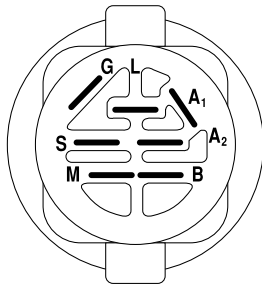

TRACTOR- -MODEL NO. CT130 (HECT130D) PRODUCT NO. 954 17 00-17 SCHEMATIC

IGNITION SWITCH

POSITION	CIRCUIT	"MAKE"
OFF	M+G+A1	NONE
RUN/LIGHT	B+A1	A2+L
RUN	B+A1	NONE
START	B + S + A1	NONE

WIRING INSULATED CLIPS
NOTE: IF WIRING INSULATED CLIPS WERE REMOVED FOR SERVICING OF UNIT, THEY SHOULD BE REPLACED TO PROPERLY SECURE YOUR WIRING.

POSITION	CIRCUIT
OFF	C + G, B + H
ON	C + F, B + E, A + D

NOTE
YOUR TRACTOR IS EQUIPPED WITH A SPECIAL ALTERNATOR SYSTEM. THE LIGHTS ARE NOT CONNECTED TO THE BATTERY, BUT HAVE THEIR OWN ELECTRICAL SOURCE. BECAUSE OF THIS, THE BRIGHTNESS OF THE LIGHTS WILL CHANGE WITH ENGINE SPEED. AT IDLE THE LIGHTS WILL DIM, AS THE ENGINE IS SPEEDED UP, THE LIGHTS WILL BECOME THEIR BRIGHTEST.