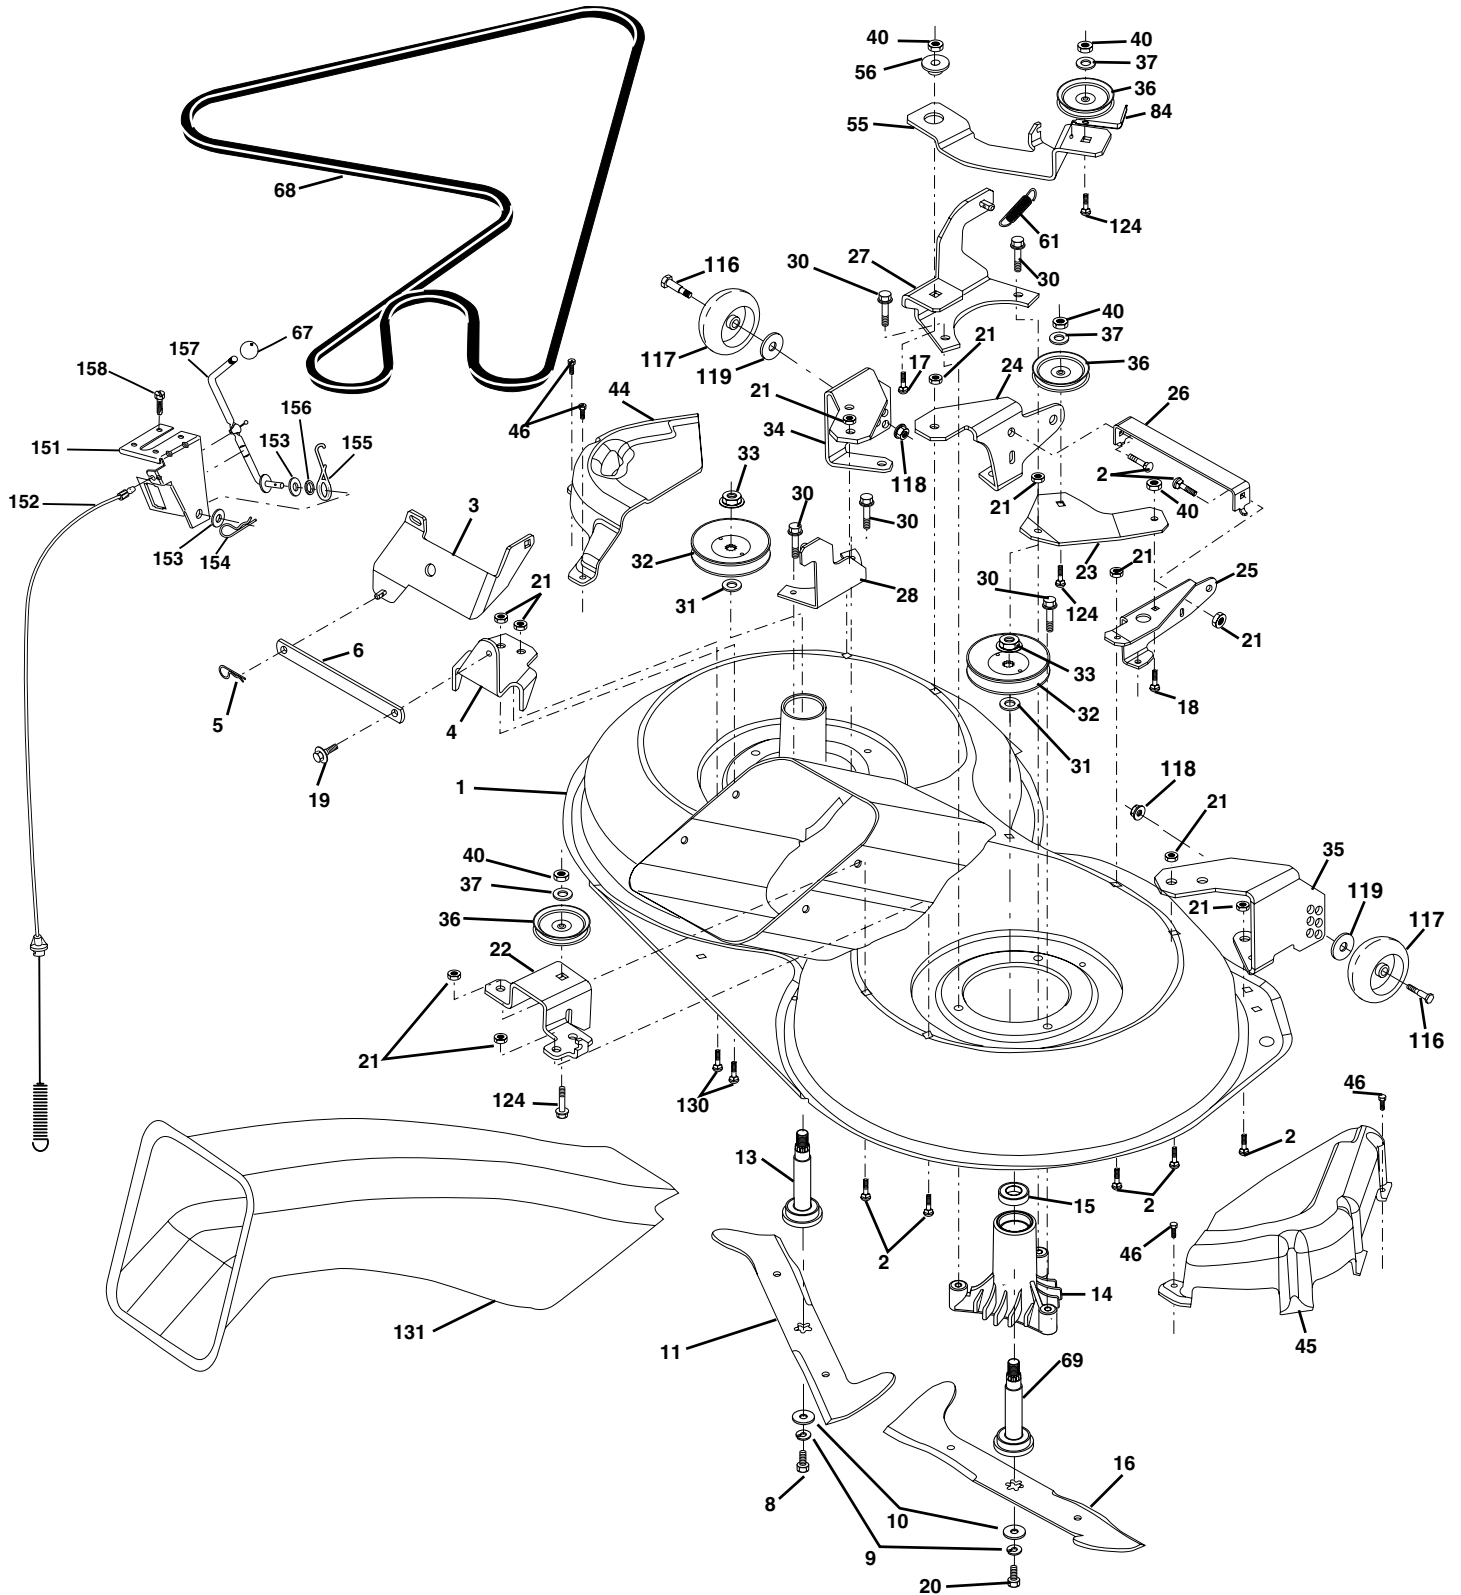

REPAIR PARTS

TRACTOR- -MODEL NO. CT130 (HECT130D) PRODUCT NO. 954 17 00-17
MOWER

REPAIR PARTS

TRACTOR- -MODEL NO. CT130 (HECT130D) PRODUCT NO. 954 17 00-17
MOWER

KEY NO.	PART NO.	DESCRIPTION	KEY NO.	PART NO.	DESCRIPTION
1	532165552	Housing Asm. Mower 92 CRD	37	819131316	Washer 11/32 x 13/16 x 16 Ga
2	872140506	Bolt Rdhd Sqnk 5/16-18 Unc x 3/4	40	873680600	Nut Crownlock 3/8-16 Unc
3	532165569	Bracket Asm. S-Bar Chass 92 CRD	44	532165724	Cover Mandrel Lh 92 CRD
4	532165558	Bracket Bar Sway Deck 92 CRD	45	532165556	Cover Mandrel Rh 92 CRD
5	532124670	Retainer Spring	46	532137729	Screw Thd Roll 1/4-20 x 5/8
6	532165557	Bar Sway 92 CRD	55	532165445	Arm Idler 92 CRD
8	532850857	Bolt 3/8-24 x 1.25 Gr8 Patched	56	532165723	Spacer Retainer Mower
9	810030600	Washer Lock Hvy 3/8 Unplated	61	532165945	Spring Tension Belt
10	532140296	Washer Hard Blade Mower vented	67	532106932	Knob Rd 3/8-16 Plstc Thds Blk
11	532170037	Blade 3-1 Lh 92 CRD	68	532165555	Hex-Belt 92 Mower 105AA
12	532129895	Bearing Ball #6204 (Mandrel)	69	532165482	Shaft Asm W/Lwr Brg Rh Thd CRD
13	532137645	Shaft Asm. W/Lower Bearing	84	532156085	Keeper Belt Idler
14	532128774	Housing Mandrel Vented (Machd)	116	532137644	Bolt Shoulder
15	532110485	Bearing Ball Mandrel	117	532133957	Wheel Gage Donut Wide
16	532170038	Blade 3-1 Rh 92 CRD	118	873930600	Nut Centerlock 3/8-16 Unc
17	872140610	Bolt Carriage 3/8-16 x 1-1/4	119	819121414	Washer 3/8 x 7/8 x 14 Ga.
18	872110608	Bolt Rdhd Sqnk 3/8-16 x 1 Gr5	124	872110612	Bolt Carr Sh 3/8-16 x 1-1/2 Gr5
19	532132827	Bolt Shoulder 5/16-18 Thd Form	128	532153390	Washer Felt
20	532165484	Bolt 3/8-24 x 1.25 Gr8 Ptch Lhthd	130	872110506	Bolt Rdhdsqnk 5/16-18 Unc x 3/4
21	873680500	Nut Crown Lock 5/16-18	131	532165661	Chute Bagger CRD 92cm
22	532165243	Bracket Idler Sprt RR 92 CRD	151	532169670	Bracket Clutch Cable
23	532165446	Bracket Idler Sprt RF 92 CRD	152	532170300	Cable Clutch CRD
24	532165242	Bracket Suspension LF 92 CRD	153	532169674	Washer Flat 3/8" Type B
25	532165244	Bracket Suspension RF 92 CRD	154	532169675	Spring Retainer
26	532165237	Brace Support Susp Frt CRD	155	532169671	Spring Retention
27	532165568	Bracket Asm. Susp RR 92 CRD	156	532169672	Spacer Clutch Cable
28	532165567	Bracket Asm. Susp LR 92 CRD	157	532169669	Rod Clutch Cable 3/8"
30	532157722	Screw Thd Rolling Washer Head	158	817720410	Screw Hex Thd Cut 1/4-20 x 5/8
31	532129963	Washer Spacer Mower Vented	-	532130794	Mandrel Asm Service
32	532153531	Mandrel Pulleys 36 & 46	-	532165579	Mandrel Asm CRD Lh Threads SVC
33	532137266	Nut Fig Top Lock Cntr B 9/16	-	532173549	Deck Mower Complete
34	532165239	Bracket Gauge Wheel Lf 92 CRD			
35	532165238	Bracket Gauge Wheel Rf 92 CRD			
36	532146763	Pulley Idler V-Groove Dim 4.25			

NOTE: All component dimensions given in U.S. inches
1 inch = 25.4 mm