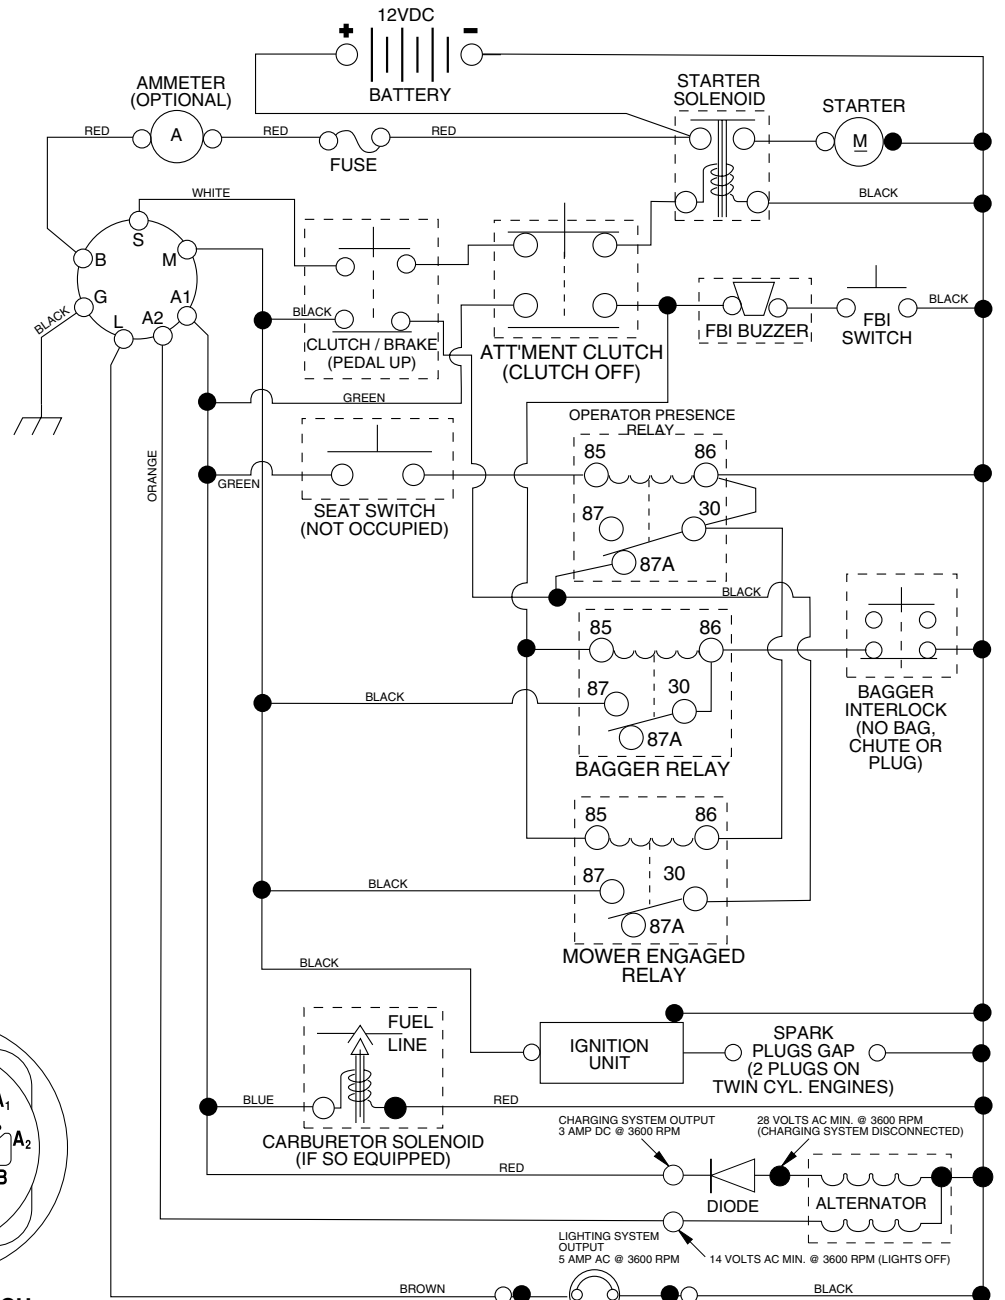

# CT130

**Spare parts**  
**Ersatzteile**  
**Pièces détachées**  
**Reserve onderdelen**  
**Repuestos**  
**Reservdelar**

# TRACTOR- -MODEL NO. CT130 (HECT130D) PRODUCT NO. 954 17 00-17 SCHEMATIC

**IGNITION SWITCH**

POSITION	CIRCUIT	"MAKE"
OFF	M+G+A1	NONE
RUN/LIGHT	B+A1	A2+L
RUN	B+A1	NONE
START	B + S + A1	NONE

**WIRING INSULATED CLIPS**  
NOTE: IF WIRING INSULATED CLIPS WERE REMOVED FOR SERVICING OF UNIT, THEY SHOULD BE REPLACED TO PROPERLY SECURE YOUR WIRING.

**PTO SWITCH**

POSITION	CIRCUIT
OFF	C + G, B + H
ON	C + F, B + E, A + D

**NOTE**  
YOUR TRACTOR IS EQUIPPED WITH A SPECIAL ALTERNATOR SYSTEM. THE LIGHTS ARE NOT CONNECTED TO THE BATTERY, BUT HAVE THEIR OWN ELECTRICAL SOURCE. BECAUSE OF THIS, THE BRIGHTNESS OF THE LIGHTS WILL CHANGE WITH ENGINE SPEED. AT IDLE THE LIGHTS WILL DIM, AS THE ENGINE IS SPEEDED UP, THE LIGHTS WILL BECOME THEIR BRIGHTEST.

# REPAIR PARTS

TRACTOR- -MODEL NO. CT130 (HECT130D) PRODUCT NO. 954 17 00-17  
ELECTRICAL

KEY NO.	PART NO.	DESCRIPTION
1	532144925	Battery 12 Volt 25 AMP Wet
2	874760412	Bolt Hex Hd 1/4-20 Unc X 3/4
16	532153664	Switch Interlock Push-In
21	532166181	Harness Asm Light W/4152J
22	532004152	Bulb Light #1156
24	532124780	Cable Starter 6Ga 11" Red
25	532165987	Cable Battery Crd 56" Red
26	532166180	Fuse 15 Amp
27	873510400	Nut Keps Hex 1/4-20 Unc
28	532127725	Cable Ground 6Ga 18" Black
29	532160784	Switch Plunger Normal Op Olive
30	532175566	Switch Ignition
33	532140401	Key Ign Molded
40	532170164	Harness Ign Crd Noram
41	871110408	Bolt Flk Fin Hex 1/4-20 Unc X 1/2
42	532131563	Cover Terminal Red
43	532175141	Solenoid
48	532140844	Adapter Ammeter Rectangular
52	532141940	Protection Wire Loop
58	532169419	Buzzer Crd
59	532166299	Switch FBI CRD
65	817211008	Screw Slftp #10-16 x 1/2 Ty-Ab
66	817490608	Screw Thdrol 3/8-16 x 1/2 Ty-Tt
81	532109748	Relay Asm