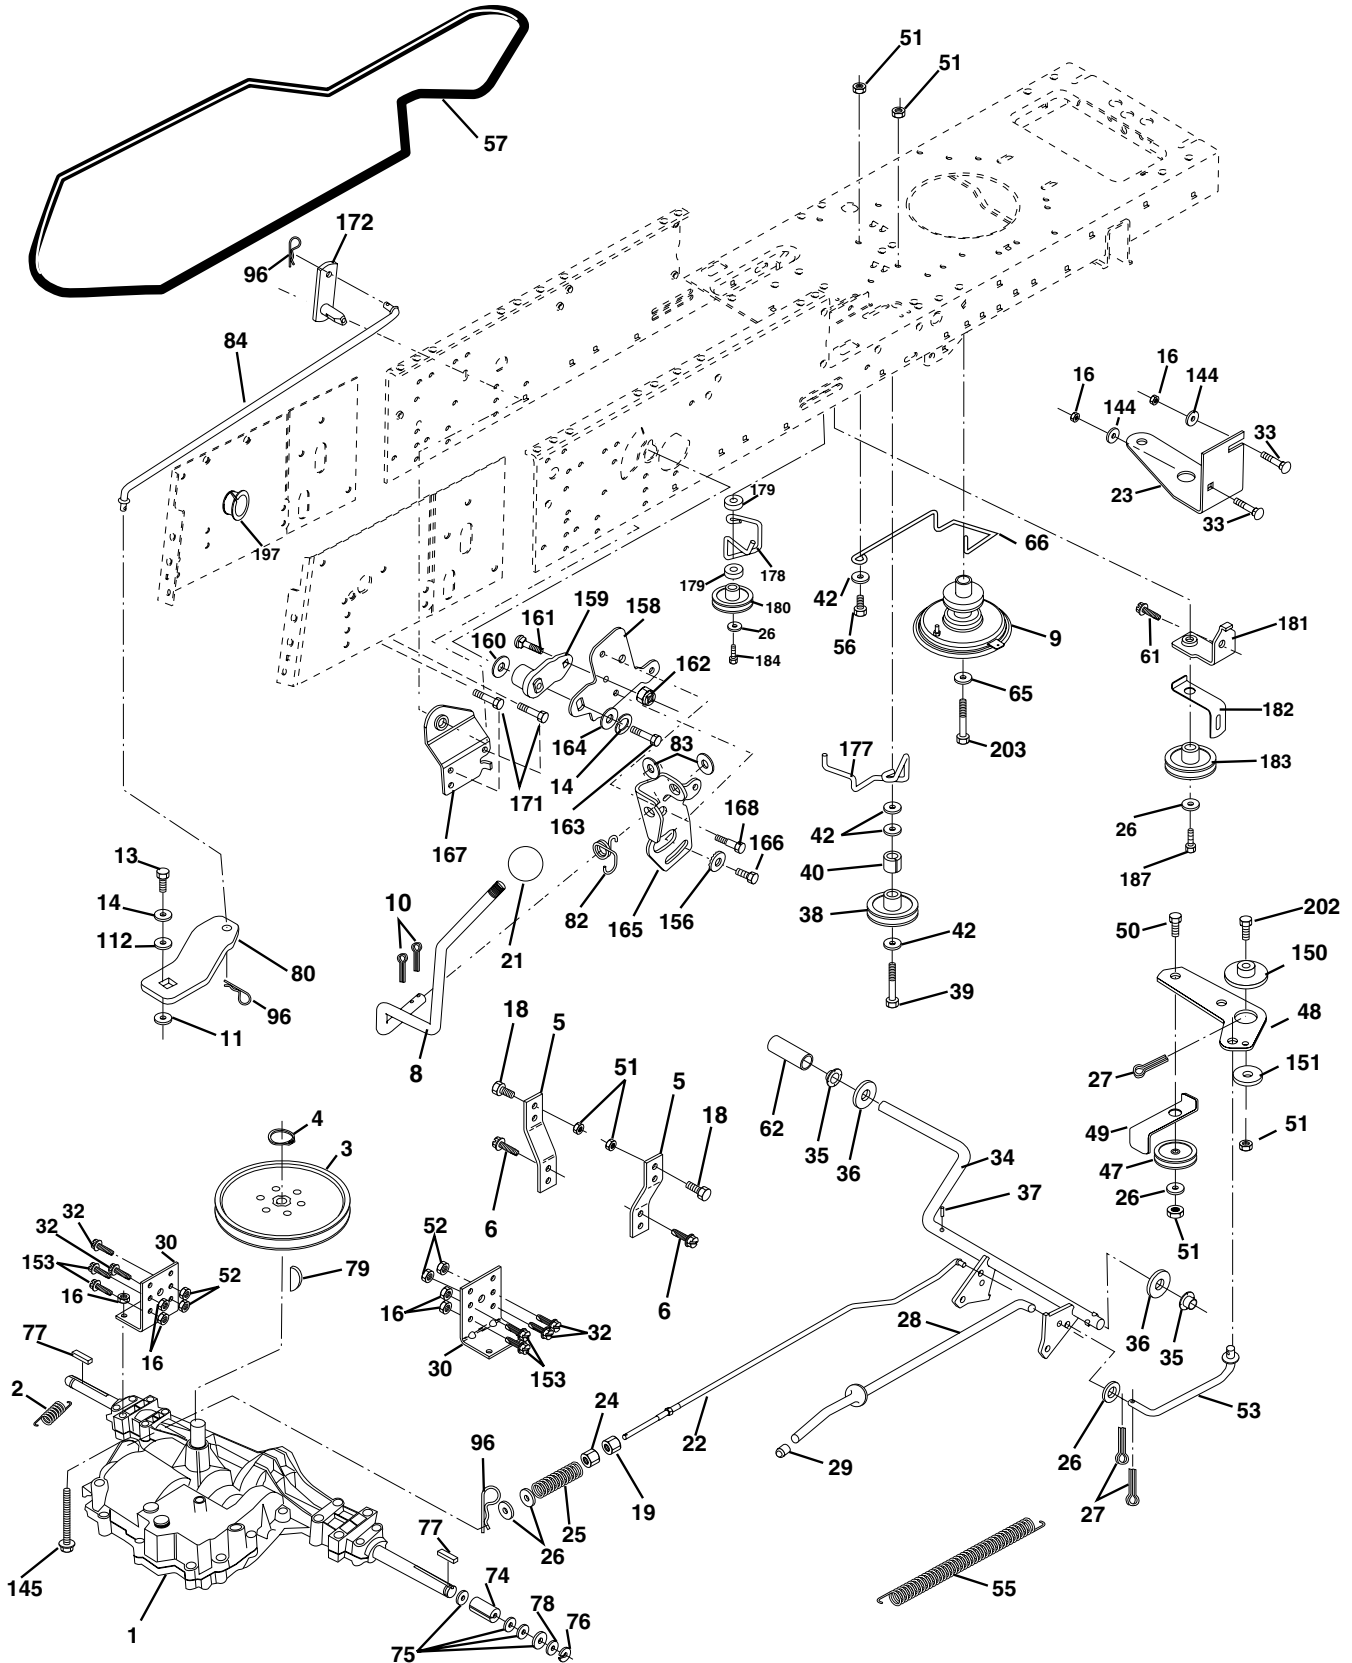

REPAIR PARTS

TRACTOR- -MODEL NO. CT130 (HECT130D) PRODUCT NO. 954 17 00-17
DRIVE

REPAIR PARTS

**TRACTOR- -MODEL NO. CT130 (HECT130D) PRODUCT NO. 954 17 00-17
DRIVE**

KEY NO.	PART NO.	DESCRIPTION	KEY NO.	PART NO.	DESCRIPTION
1	-----	Transaxle Peerless 206-546 (Order parts from transaxle manufacturer)	62	532123533	Cover, Pedal
2	532146682	Spring Brake Return	65	810040700	Washer
3	532165999	Pulley Transaxle	66	532154778	Keeper, Belt Engine F-Proof
4	812000028	Ring Retainer #5100-62	74	532137057	Spacer Axle
5	532121520	Strap torque 30 degrees	75	532121749	Washer 25/32 x 1-1/4 x 16 Ga.
8	532165619	Rod Shift Fender Adjust Lt	76	812000001	Ring, E
9	532170163	Clutch Asm Noram	77	532123583	Key, Square
10	876020416	Pin, Cotter 1/8 x 1	78	532121748	Washer 25/32 x 1-5/8 x 16 Ga.
11	532105701	Washer Plate Shf .3888 sq hole	79	532125096	Key Woodruff
13	874550412	Bolt 1/4-28 Unf Gr 8 w/patch	80	532145090	Arm Shift PMST 20" Tires
14	810040400	Washer, Lock Hvy Helical	82	532123782	Spring, Torsion
16	873800500	Nut, Lock Hex w/Ins 5/16-18 UNC	83	819171216	Washer 17/32 x 3/4 x 16 Ga.
18	874780616	Bolt Hex 3/8-16 UNC x 1 Gr.5	84	532165621	Link Shift CRD Pmst 18" Tires
19	873800600	Nut, Lock Hex w/Wsh 3/8-16 UNC	96	532124788	Spring, Retainer 1"
21	532121274	Knob Duckhead 1/2-13 Unc Blk	112	819091210	Washer 9/32 x 3/4 x 10 Ga.
22	532165811	Rod, Brake CRD 0650	144	819111016	Washer 11/32 x 5/8 x 16 Ga.
23	532170017	Bracket Clutch Noram	145	874490540	Bolt Hex FGHD 5/16-18 x Gr 5
24	873350600	Nut	150	532165850	Bushing, Bellcrank Grnd Dr
25	532106888	Spring, Rod, Brake	151	819133210	Washer 13/32 x 2 x 10 Ga.
26	819131316	Washer 13/32 x 13/16 x 16 Ga.	153	874760516	Bolt Hex Hd 5/16-18 Unc x 1
27	876020412	Pin, Cotter 1/8 x 3/4	156	532166002	Washer Srrd 5/16 ID x 1.125
28	532145204	Rod, Parking Brake	158	532165589	Bracket Shift Mount
29	532071673	Cap, Parking Brake	159	532165494	Hub Tapered Flange Shift Lt
30	532174973	Bracket, Mfg. Transaxle	160	819292016	Washer 29/32 x 1-1/4 x 16 Ga.
32	874760512	Bolt Hex 5/16-18 UNC x 3/4	161	872140406	Bolt Rdhd Sqnk 1/4-20 x 3/4 Gr 5
33	872140506	Bolt Rdhd Sqnk 5/16-18 Unc x 3/4	162	873680400	Nut Crownlock 1/4-20 Unc
34	532165496	Shaft, Asm Pedal Foot CRD	163	874780416	Bolt Hex Fin 1/4-20 Unc x 1 Gr 5
35	532120183	Bearing, Nylon	164	819091010	Washer 5/8 x .281 x 10 Ga.
36	819211616	Washer 21/32 x 1 x 16 Ga.	165	532165623	Bracket Pivot Lever
37	532124963	Pin, Roll 3/16 x 1"	166	532166880	Screw 5/16-18 x 5/8
38	532165936	Pulley, Flat	167	532165588	Bracket Support Shift CRD
39	874760644	Bolt Fin Hex 3/8-16 UNC x 2-3/4	168	532165492	Bolt Shoulder 5/16-18 x .561
40	532124965	Spacer, Split 395 x 59 Bzp	171	817490608	Screw Thdrol 3/8-16 x 1/2 Ty-Tt
42	819131312	Washer 13/32 x 13/16 x 12 Ga.	172	532165635	Shaft Asm Shift Front CRD PMST
47	532127783	Pulley, Idler, V Groove Plasic	177	532165932	Keeper Flat Idler 3.06" CRD
48	532154407	Bellcrank Clutch Grnd Drv	178	532165933	Keeper Belt Idler 1.88" CRD
49	532123205	Retainer, Belt Style Spring	179	532120958	Washer Sintered
50	874760624	Bolt Hex Hd 3/8-16 UNC x 1-1/2	180	532165630	Pulley Flat Composite 3.06"
51	873680600	Nut, Crownlock 3/8-16 UNC	181	532165797	Bracket Idler Ground Drive CRD
52	873680500	Nut Crownlock 5/16-18	182	532165634	Keeper Belt 2.5" Od V-Idler CRD
53	532105710	Link, Clutch 7.66	183	532165626	Pulley V-Idler 2.50" Od CRD
55	532105709	Spring, Return, Clutch	184	817490644	Screw Hexwsh Thdrol 3/8-16 x 2-3/4
56	874760620	Bolt, Hex 3/8-16 UNC x 1-1/4	187	817490620	Screw Thdrol 3/8-16 x 1-1/4
57	532165631	V-Belt Kev PMST CRD	202	872110612	Bolt Carr Sh 3/8-16 x 1/2 Ty-Tt
61	817060612	Screw 3/8-16 x 3/4	203	871170780	Bolt Hex 7/16-20 x 5