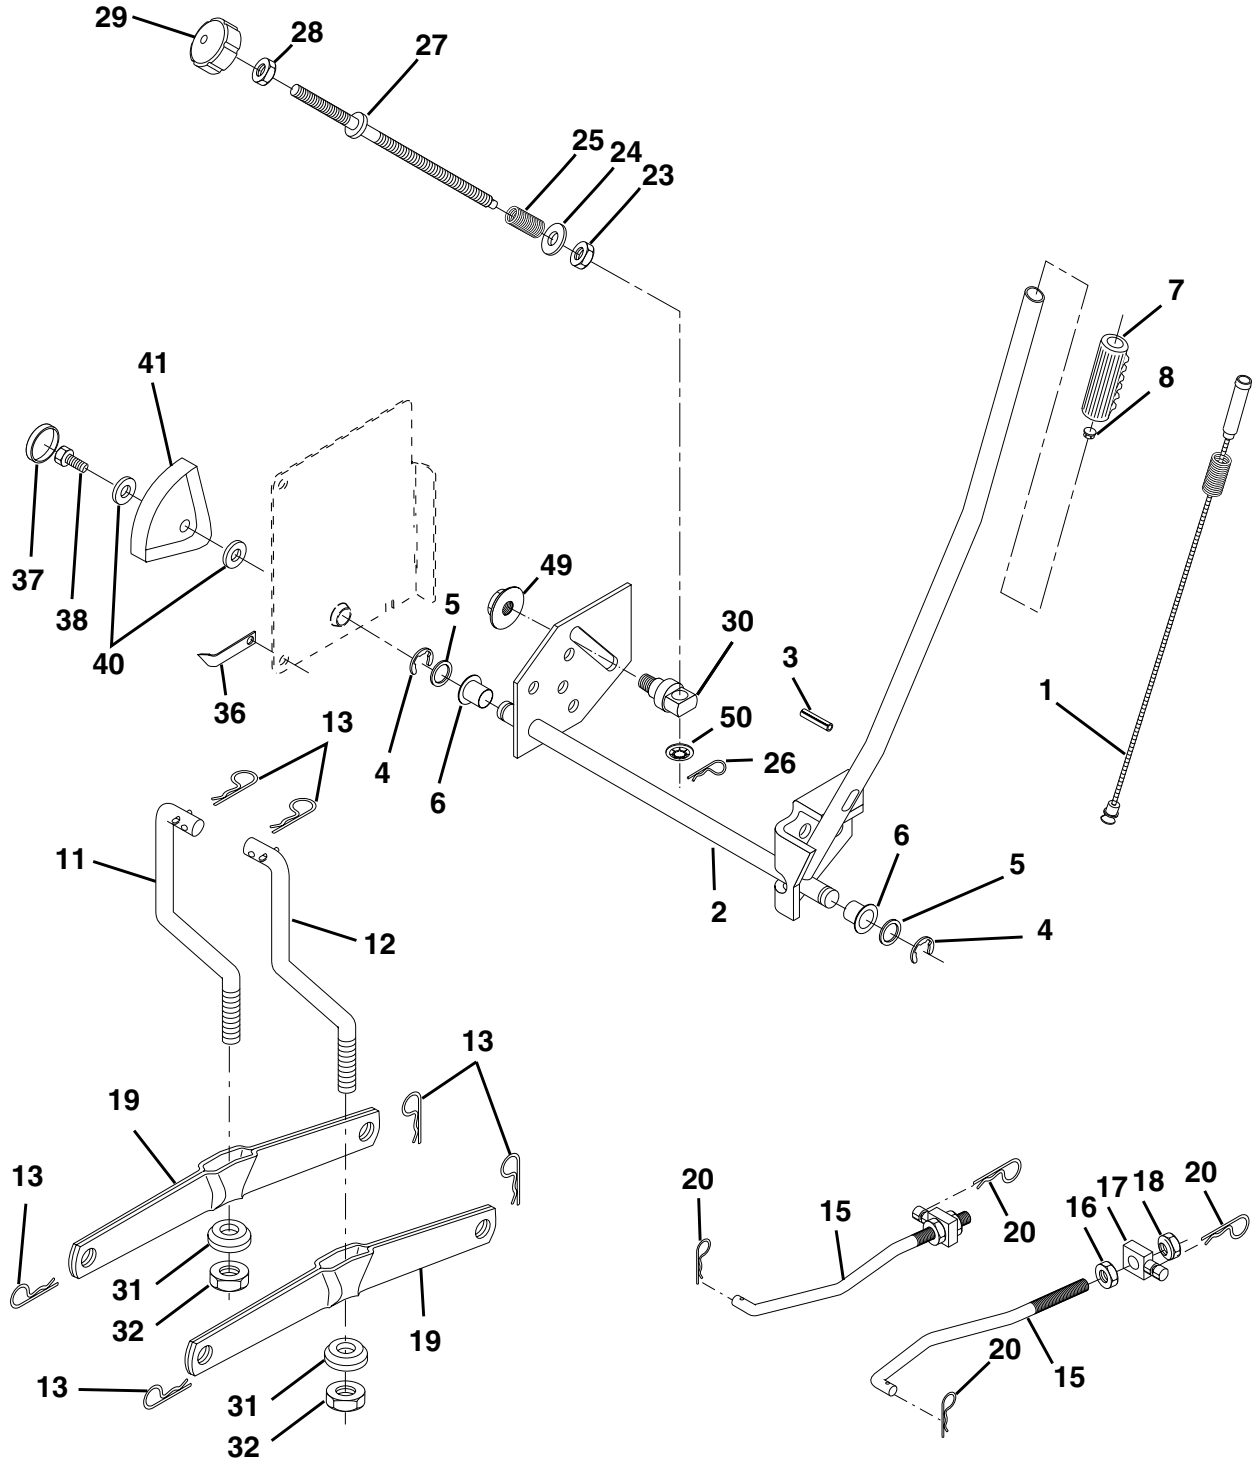

REPAIR PARTS

TRACTOR- -MODEL NO. CT130 (HECT130D) PRODUCT NO. 954 17 00-17
MOWER LIFT

REPAIR PARTS

TRACTOR- -MODEL NO. CT130 (HECT130D) PRODUCT NO. 954 17 00-17
MOWER LIFT

KEY NO.	PART NO.	DESCRIPTION
1	532159460	Washer Asm Inner Spring W/Plunger
2	532159471	Shaft Asm. Lift
3	532105767	Pin Groove
4	812000002	E Ring #5133-62
5	819211621	Washer 21/32 x 1 x 21 Ga.
6	532120183	Bearing Nylon
7	532125631	Grip Handle
8	532124526	Button Plunger Black
11	532165829	Link Asm Lift L.H.
12	532165831	Link Asm Lift R.H.
13	532124670	Retainer Spring
15	532173288	Link Front
16	873350800	Nut Jam Hex 1/2-13 Unc
17	532130171	Trunnion Blk Zinc
18	873800800	Nut Lock W/Wsh 1/2-13 Unc
19	532139868	Arm Suspension Mower
20	532163552	Retainer Spring
23	532110807	Nut Special
24	819131016	Washer 13/32 x 5/8 x 16 Ga.
25	532124874	Spring 2-1/8
26	532169484	Retainer Clip
27	532126971	Rod Adj Lift Zinc
28	873350600	Nut Hex Jam 3/8-16 Unc
29	532138057	Knob Inf 3/8-16 unc
30	532150233	Trunnion Infin Height
31	532169865	Bearing, Pvt. Lift.
32	873540600	Nut Crownlock 3/8-24
36	532155097	Pointer Height Indicator
37	532123935	Plug Hole Blk
38	817060516	Screw 5/16-18 x 1
40	819112410	Washer 11/32 x 1-1/2 x 10 Ga
41	532123934	Scale Ind Height Blk
49	532145212	Nut Hex flange lock
50	532110452	Nut Push Phos &Oil

NOTE: All component dimensions given in U.S. inches.
1 inch = 25.4 mm