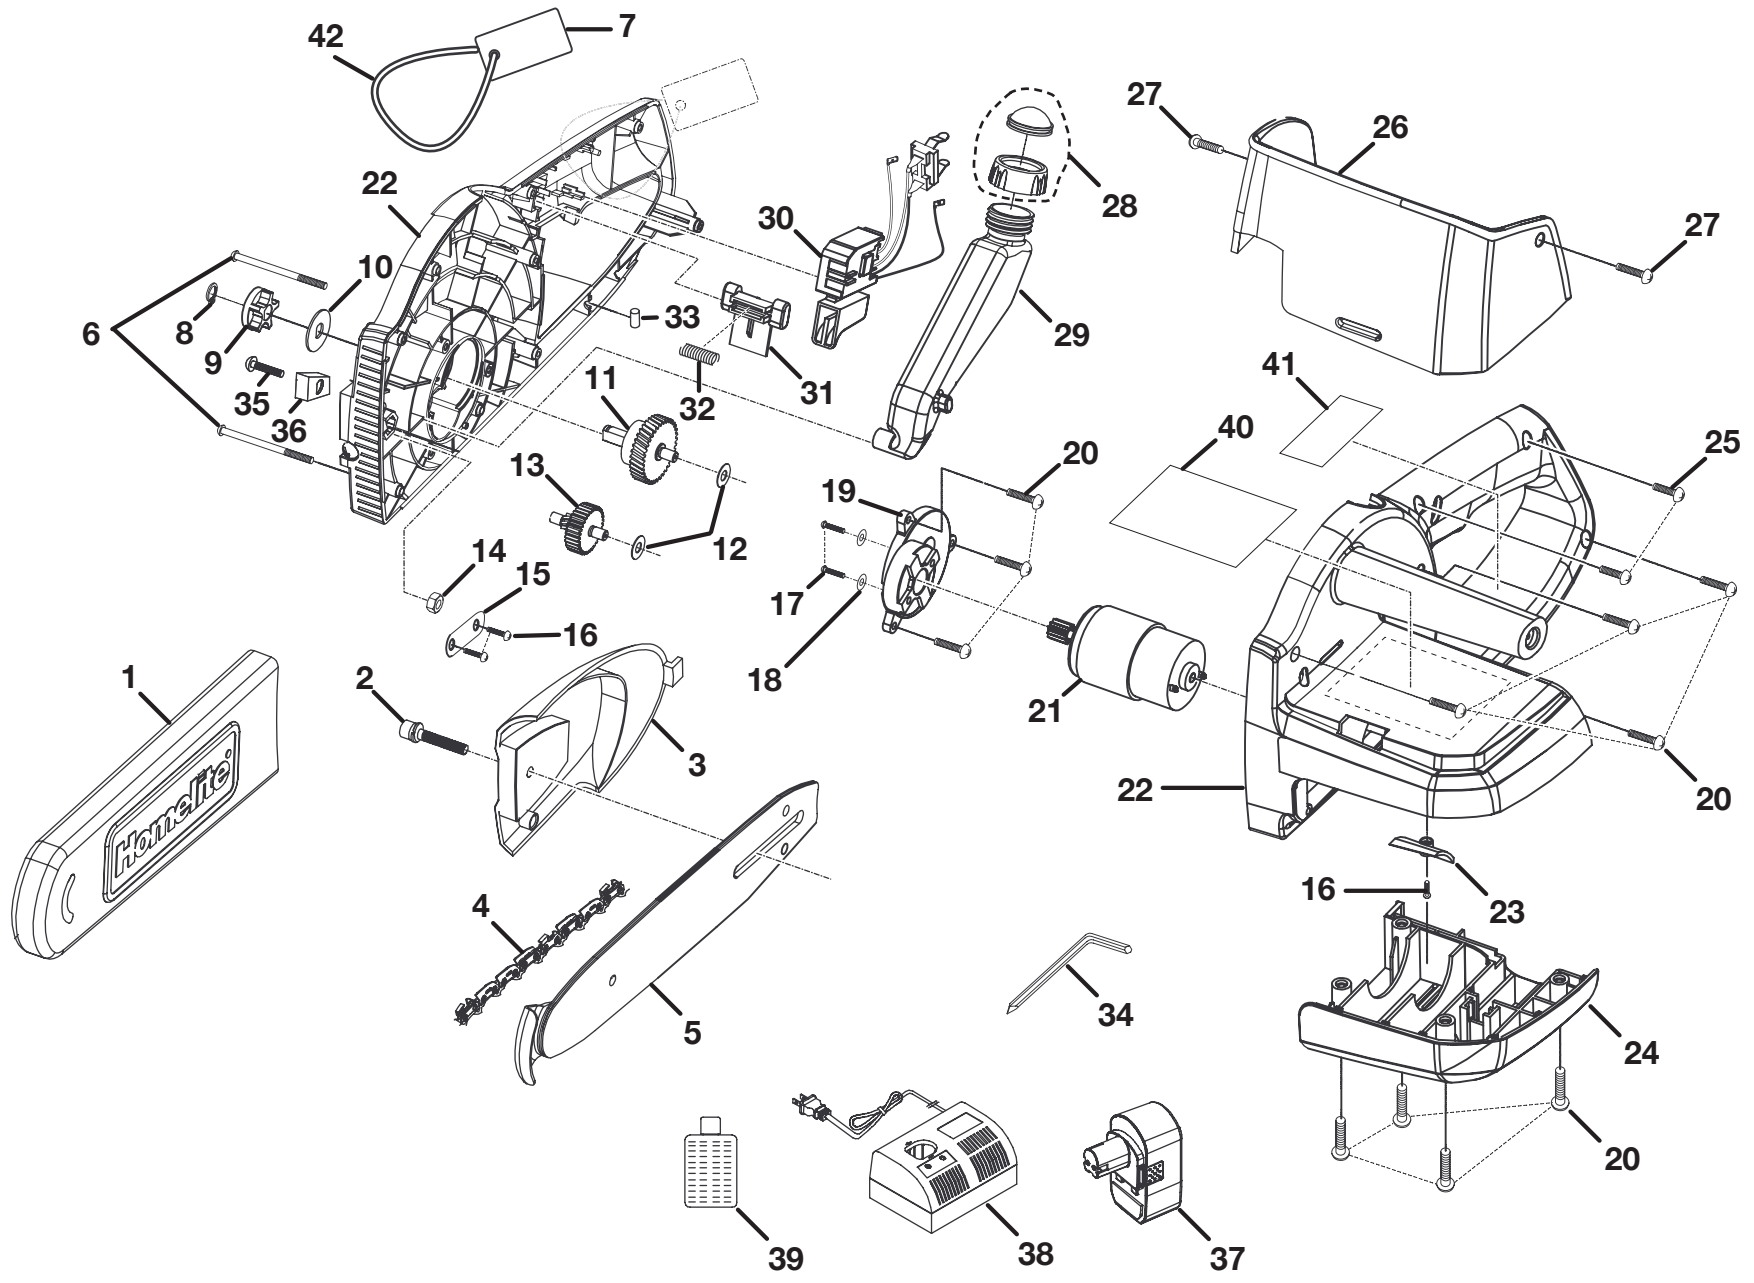

RYOBI 18 VOLT CORDLESS CHAIN SAW – MODEL NO. CS1800

RYOBI 18 VOLT CORDLESS CHAIN SAW – MODEL NO. CS1800

The model number will be found on a plate attached to the motor housing. Always mention the model number in all correspondence regarding your RYOBI CORDLESS CHAIN SAW or when ordering repair parts.

PARTS LIST

KEY NO.	PART NUMBER	DESCRIPTION	QTY.	KEY NO.	PART NUMBER	DESCRIPTION	QTY.
1	580363002	GUARD.....	1	23	5958401	WIND PLATE.....	1
2	6605802	SCREW (SOCKET HEAD)	1	24	590497003	LOWER MOTOR HOUSING	1
3	200193002	SPROCKET GUARD.....	1	25	6620805	* SCREW (M4 X 16 mm PAN HD.).....	2
4	6958301	CHAIN, (90JG-040)	1	26	200201002	FRONT HANDLE GUARD	1
	690583002	CHAIN / CARLTON		27	6620604	* SCREW (M3.5 X 25 mm)	1
5	671256002	CHAIN BAR (10 in.).....	1	28	300890001	OIL TANK COVER ASSEMBLY	1
	671667002	CHAIN BAR / MERCURY		29	5836201	OIL TANK	1
6	6623704	* SCREW (M4 X 66 mm)	2	30	2701520	SWITCH ASSEMBLY	1
7	940230067	WARNING LABEL (ON HANDLE)	1	31	5217313	SAFETY KNOB	1
8	6760802	C-RING.....	1	32	6799802	SPRING	1
9	6132301	SPROCKET	1	33	5621901	CONTACT PLATE STOPPER	1
10	6973301	COVER PLATE	1	34	6800203	HEX KEY (5 mm).....	1
11	3000343	OUTPUT SHAFT ASSEMBLY	1	35	660200002	* SCREW (M2.3 X 6 mm)	1
12	6906001	WASHER	2	36	900162004	FELT SEAL	1
13	3000342	OUTPUT SHAFT ASSEMBLY	1	37	130224007	BATTERY.....	1
14	6819602	NUT	1	38	1423701	BATTERY CHARGER.....	1
15	6985701	STEEL PLATE	1	39	200227001	OIL AND BOTTLE ASSEMBLY.....	1
16	6600506	BEARING RETAINER SCREW	3	40	940230050	WARNING LABEL.....	1
17	6621211	* SCREW (M4 X 12 mm)	2	41	940303117	RATING LABEL.....	1
18	6703001	SPRING WASHER	2	42	790022001	CABLE TIE	1
19	3076501	MOTOR MOUNTING ASSEMBLY	1		983000-353	OPERATOR'S MANUAL	
20	6620803	* SCREW (M4 X 22 mm PAN HD.).....	11		983000-353R	REPAIR SHEET (REV: 00)	
21	2307404	MOTOR ASSEMBLY	1		02-02-05		
22	200192002	MOTOR HOUSING SUPPORT	1				