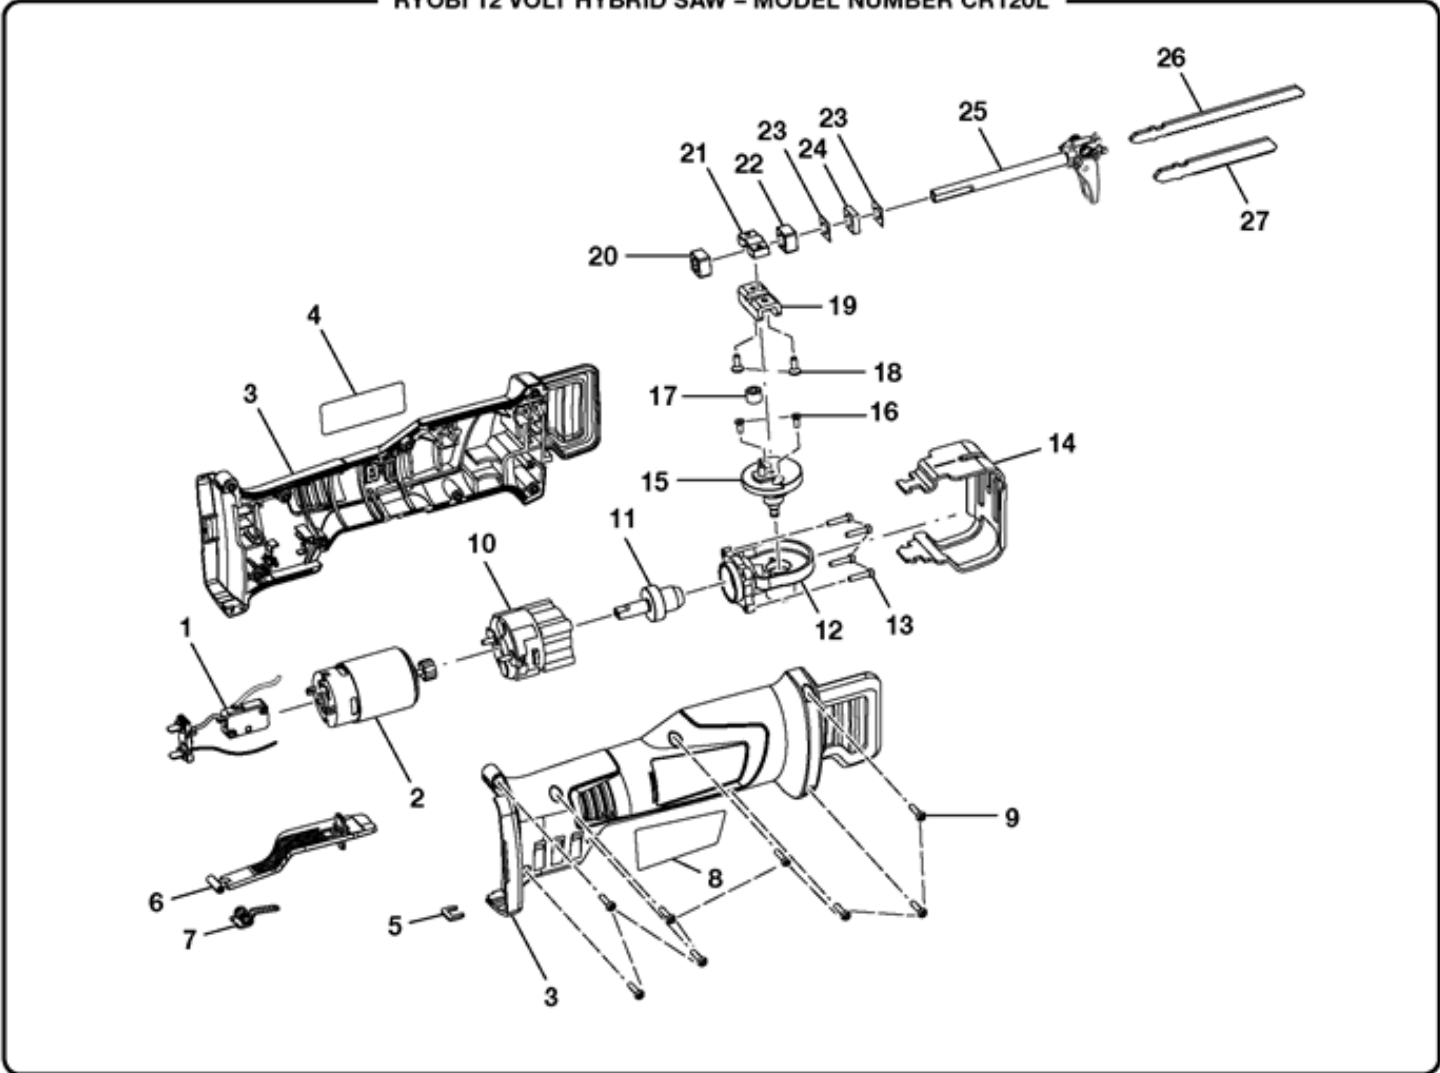

RYOBI 12 VOLT HYBRID SAW – MODEL NUMBER CR120L

Ref #	Part #	Description	Qty	Context	Note	Foot Note
1	270017124	SWITCH ASSEMBLY	1			
2	230008001	MOTOR ASSEMBLY	1			
3	200687001	HOUSING ASSEMBLY	1			
4	940304497	LOGO LABEL	1			
5	632340001	CLIP	1			
6	200729001	TRIGGER ASSEMBLY	1			
7	692102001	SPRING	1			
8	940976266	DATA LABEL	1			
9	660570004	SCREW (M3 x 14 mm)	8			
10	200728001	GEAR HOUSING ASSEMBLY	1			
11	200736001	BEVEL PINION ASSEMBLY	1			
12	200727001	BEVEL CASE SUPPORT ASSEMBLY	1			
13	660203055	SCREW (M3 x 14 mm)	4			
14	632473001	SHOE	1			
15	200726001	BEVEL GEAR ASSEMBLY	1			
16	660228016	SCREW (M3 x 8 mm)	2			
17	300019005	BUSHING ASSEMBLY w/BEARING	1			
18	661065001	SCREW (M3.5 x 10 mm)	2			
19	632475001	SAW BAR SLIDE BRACKET	1			
20	681261002	BEARING SLEEVE	1			
21	610766001	COVER PLATE	1			
22	681261001	FRONT BEARING SLEEVE	1			
23	632474001	CLIP PLATE	2			
24	902094001	FELT WASHER	1			
25	302482001	SAW BAR & BLADE CLAMP ASSEMBLY	1			
26	690227032	WOOD CUTTING BLADE	1			
27	690227053	METAL CUTTING BLADE	1			
	987000325	OPERATOR'S MANUAL (961022021)				