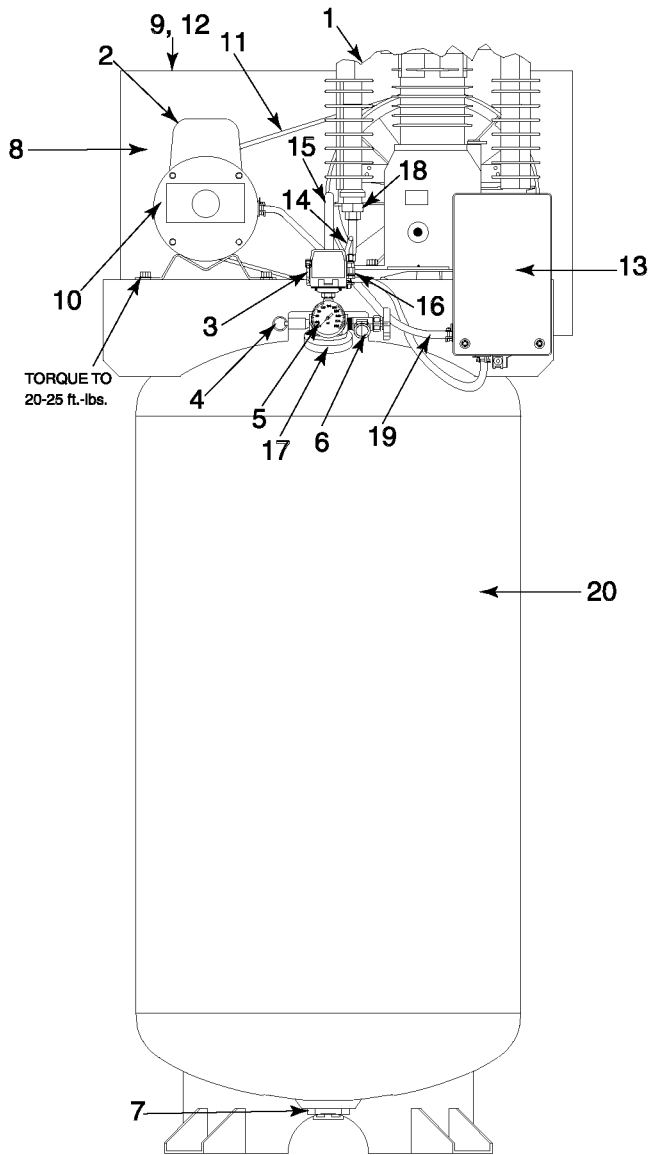

PORTER-CABLE

Two-Stage Oillube Compressor

CPLMC7580V2C

WARNING: Electrical repairs should only be attempted by trained repairmen. Contact the nearest Porter-Cable Service Center or other competent repair center.

Parts List for CPLMC7580V2C Type 1

Item Number	Part Number	Description	Qty Required
1	000000-00	No Longer Available	1
2	MO-9071	MOTOR 7.5HP	1
2	A08093	START CAPACITOR	1
3	Z-D20596	SWITCH PRES 1PORT 14	1
4	TIA-4200	VALVE SAFETY 200 .25	1
5	GA-360-B	GAUGE 300 PSI BACK M	1
6	N000323	VALVE GLOBE 200 PSI	1
7	A17038	DRAIN VALVE	1
8	000000-00	No Longer Available	1
8	000000-00	No Longer Available	1
9	SSF-953-ZN	SCREW #10X.625 HHW S	2
10	PU-2898	PULLEY 2A-SEC 5.75 O	1
11	BT-312	BELT A-SEC 63.00 EFF	2
12	SSF-8131	NUT SPEED 8AB U TYPE	2
13	000000-00	No Longer Available	1
14	AC-0763	TUBE PRESSURE RELIEF	1
15	000000-00	No Longer Available	1
16	SSP-7811	ASSY NUT SLEEVE 1/4	2
17	AC-0764	MANIFOLD 1 NPT ALUMI	1
18	SSP-7824	ASSY NUT SLEEVE 5/8	2
19	CAC-4205	CORD MOTOR SJT 14G	1
20	000000-00	No Longer Available	1
108	BAL-1000345	PLATE VALVE	2
113	BAL-1000269	GASKET OIL FILL PLUG	6
119	BAL-1000306	GLASS SIGHT OIL	1
120	000000-00	No Longer Available	1
126	AC-0436	FLYWHEEL T39	1

Parts List for CPLMC7580V2C Type 1

Item Number	Part Number	Description	Qty Required
128	BAL-1000417	WASHER FLYWHEEL NS39	1
137	000000-00	No Longer Available	1
146	BAL-1000112	ASSY OIL BREATHER BA	1
150	N022549	SAFETY VALVE	1
151	BAL-1000090	AFTERCOOLER BAL-NS39	1
156	AC-0437	FILTER INLET SOLBERG	1
158	000000-00	No Longer Available	1
161	000000-00	No Longer Available	1
162	ABP-1000123	ELBOW INLET T39	1
856	000000-00	No Longer Available	1
856	5140067-09	NIPPLE	1
856	000000-00	No Longer Available	1
856	000000-00	No Longer Available	1
856	AC-0485	BRACKET BELTGUARD	1
856	DAC-252	VALVE CHECK 1/2NPT X	1
856	BAL-8226022	KIT GASKET T39	1
856	BAL-8226024	KIT VALVE T39	1