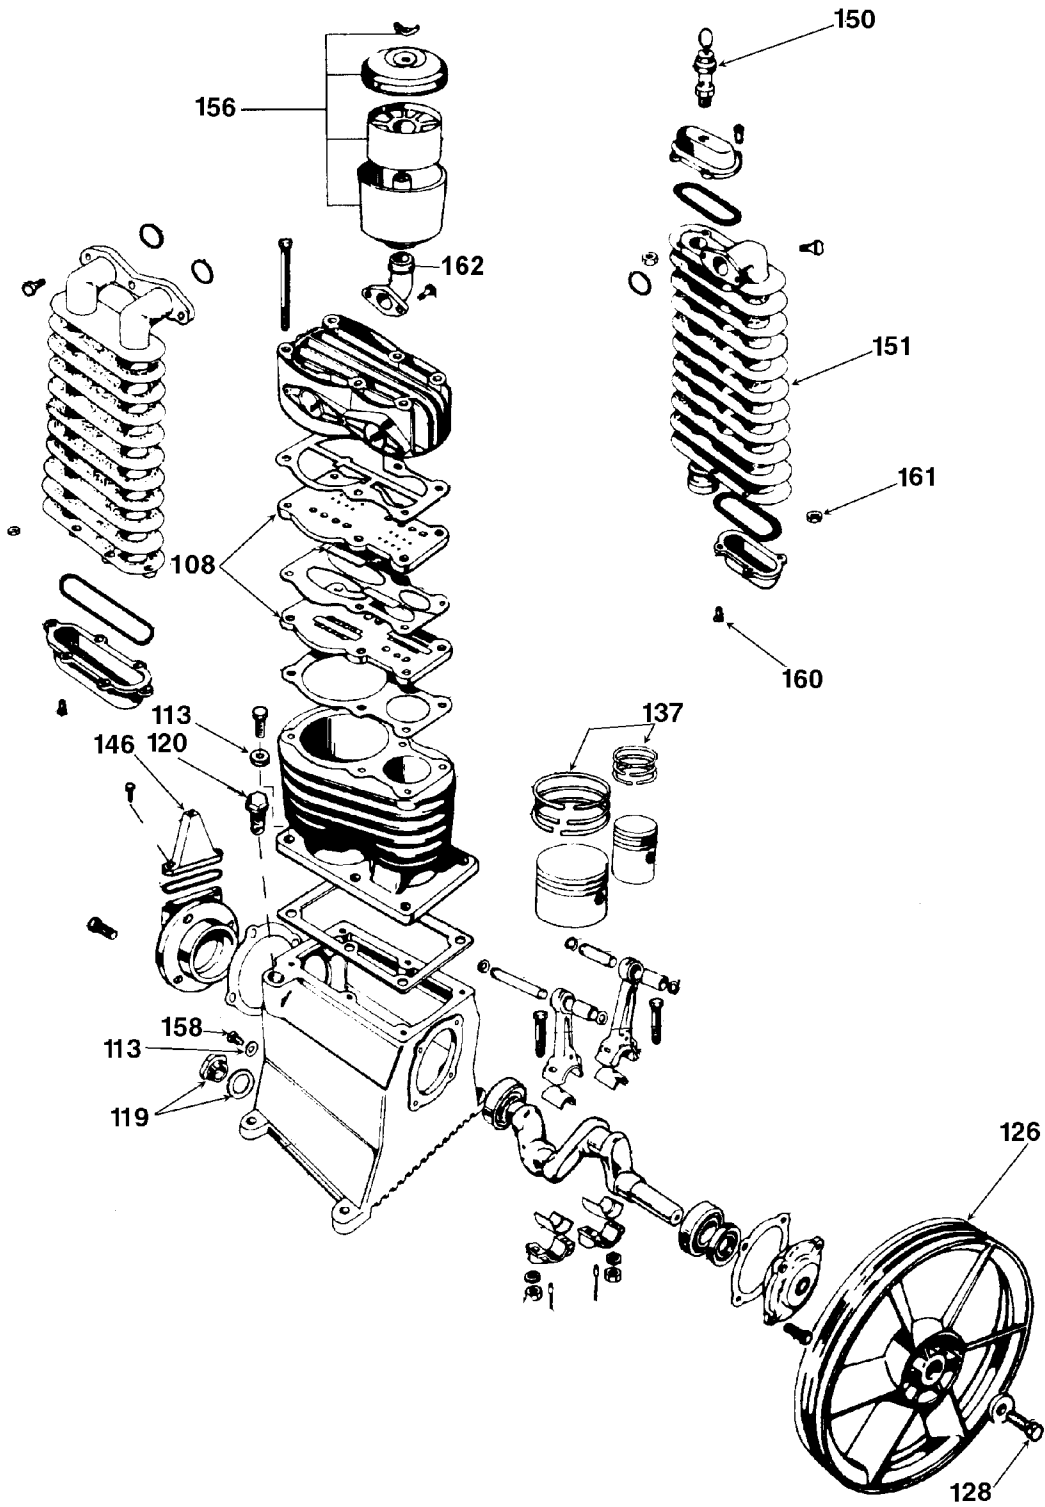

PORTER-CABLE

Two-Stage Oillube Compressor

CPLMC7580V2C

WARNING: Electrical repairs should only be attempted by trained repairmen. Contact the nearest Porter-Cable Service Center or other competent repair center.

Parts List for CPLMC7580V2C Type 1

Item Number	Part Number	Description	Qty Required
1	000000-00	No Longer Available	1
2	MO-9071	MOTOR 7.5HP	1
2	A08093	START CAPACITOR	1
3	Z-D20596	SWITCH PRES 1PORT 14	1
4	TIA-4200	VALVE SAFETY 200 .25	1
5	GA-360-B	GAUGE 300 PSI BACK M	1
6	N000323	VALVE GLOBE 200 PSI	1
7	A17038	DRAIN VALVE	1
8	000000-00	No Longer Available	1
8	000000-00	No Longer Available	1
9	SSF-953-ZN	SCREW #10X.625 HHW S	2
10	PU-2898	PULLEY 2A-SEC 5.75 O	1
11	BT-312	BELT A-SEC 63.00 EFF	2
12	SSF-8131	NUT SPEED 8AB U TYPE	2
13	000000-00	No Longer Available	1
14	AC-0763	TUBE PRESSURE RELIEF	1
15	000000-00	No Longer Available	1
16	SSP-7811	ASSY NUT SLEEVE 1/4	2
17	AC-0764	MANIFOLD 1 NPT ALUMI	1
18	SSP-7824	ASSY NUT SLEEVE 5/8	2
19	CAC-4205	CORD MOTOR SJT 14G	1
20	000000-00	No Longer Available	1
108	BAL-1000345	PLATE VALVE	2
113	BAL-1000269	GASKET OIL FILL PLUG	6
119	BAL-1000306	GLASS SIGHT OIL	1
120	000000-00	No Longer Available	1
126	AC-0436	FLYWHEEL T39	1

Parts List for CPLMC7580V2C Type 1

Item Number	Part Number	Description	Qty Required
128	BAL-1000417	WASHER FLYWHEEL NS39	1
137	000000-00	No Longer Available	1
146	BAL-1000112	ASSY OIL BREATHER BA	1
150	N022549	SAFETY VALVE	1
151	BAL-1000090	AFTERCOOLER BAL-NS39	1
156	AC-0437	FILTER INLET SOLBERG	1
158	000000-00	No Longer Available	1
161	000000-00	No Longer Available	1
162	ABP-1000123	ELBOW INLET T39	1
856	000000-00	No Longer Available	1
856	5140067-09	NIPPLE	1
856	000000-00	No Longer Available	1
856	000000-00	No Longer Available	1
856	AC-0485	BRACKET BELTGUARD	1
856	DAC-252	VALVE CHECK 1/2NPT X	1
856	BAL-8226022	KIT GASKET T39	1
856	BAL-8226024	KIT VALVE T39	1