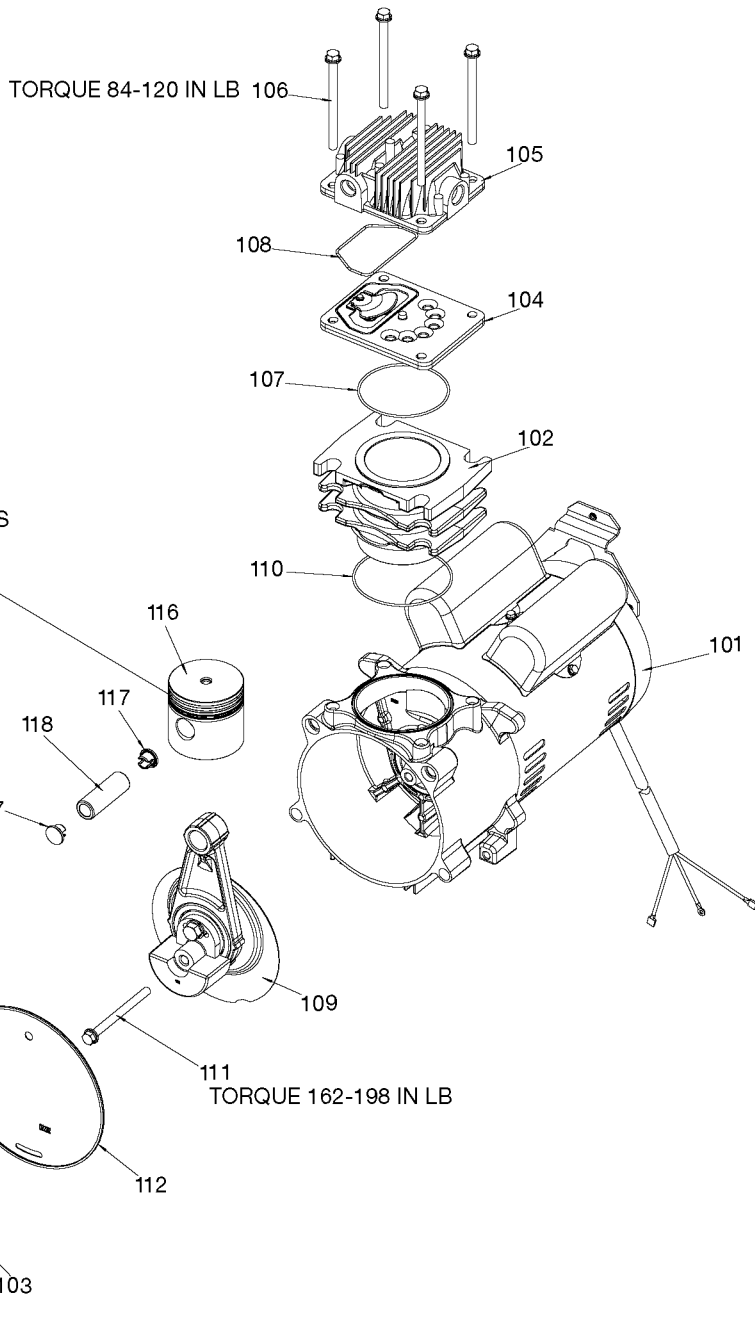

WHEN REPLACING RINGS
ORIENT TOP TWO RINGS
SO THAT THE GAPS
ARE 90° -120° APART

Parts List for CPLDC2540S Type 0

Item Number	Part Number	Description	Qty Required
1	000000-00	No Longer Available	1
3	ACG-19	ISOLATOR 3 POINT MOU	3
4	ACG-18	CUP SADDLE MOUNT	2
5	91895680	SCREW .250-20X.750 H	10
6	D22099	SHROUD NON SEARS DDO	1
7	ACG-408	ASSY FASTENER	3
8	AC-0261	GRIP HANDLE 1.00 TUB	1
9	D20204	VALVE CHECK 1/2NPT X	1
11	SSP-7811	ASSY NUT SLEEVE 1/4	1
12	000000-00	No Longer Available	1
13	A17038	DRAIN VALVE	1
14	D24721	KIT ISOLATOR W/SCREW	1
15	SSG-3105	ORING 306/296ID 073/	1
16	D24050	TUBE OUTLET .375 OD	1
17	SSP-7821-1	NUT .563-18 UNF HEX	1
18	N022307	FILTER ASSY.	1
19	SSP-517	BUSHING HEX REDUCER	1
20	D23699	NIPPLE .25NPT X 2.0	1
21	Z-D23545	SWITCH PRES 4PORT 12	1
22	D20114	VALVE SAFETY 175 .25	1
23	SSP-6021	BUSHING REDUCER 1/8-	1
24	Z-D23004	GAUGE 1.5OD 200PSI .	1
25	SUDL-9-1	SCREW #8-32X.375/.34	2
26	438010040063	HEYCO BUSHINGS	1
26	SSW-7367	BUSHING STRAIN RELIE	1
27	D23299	FITTING 45DG ELBOW B	1
29	CAC-1206-1	CLAMP HOSE .250 ID H	2