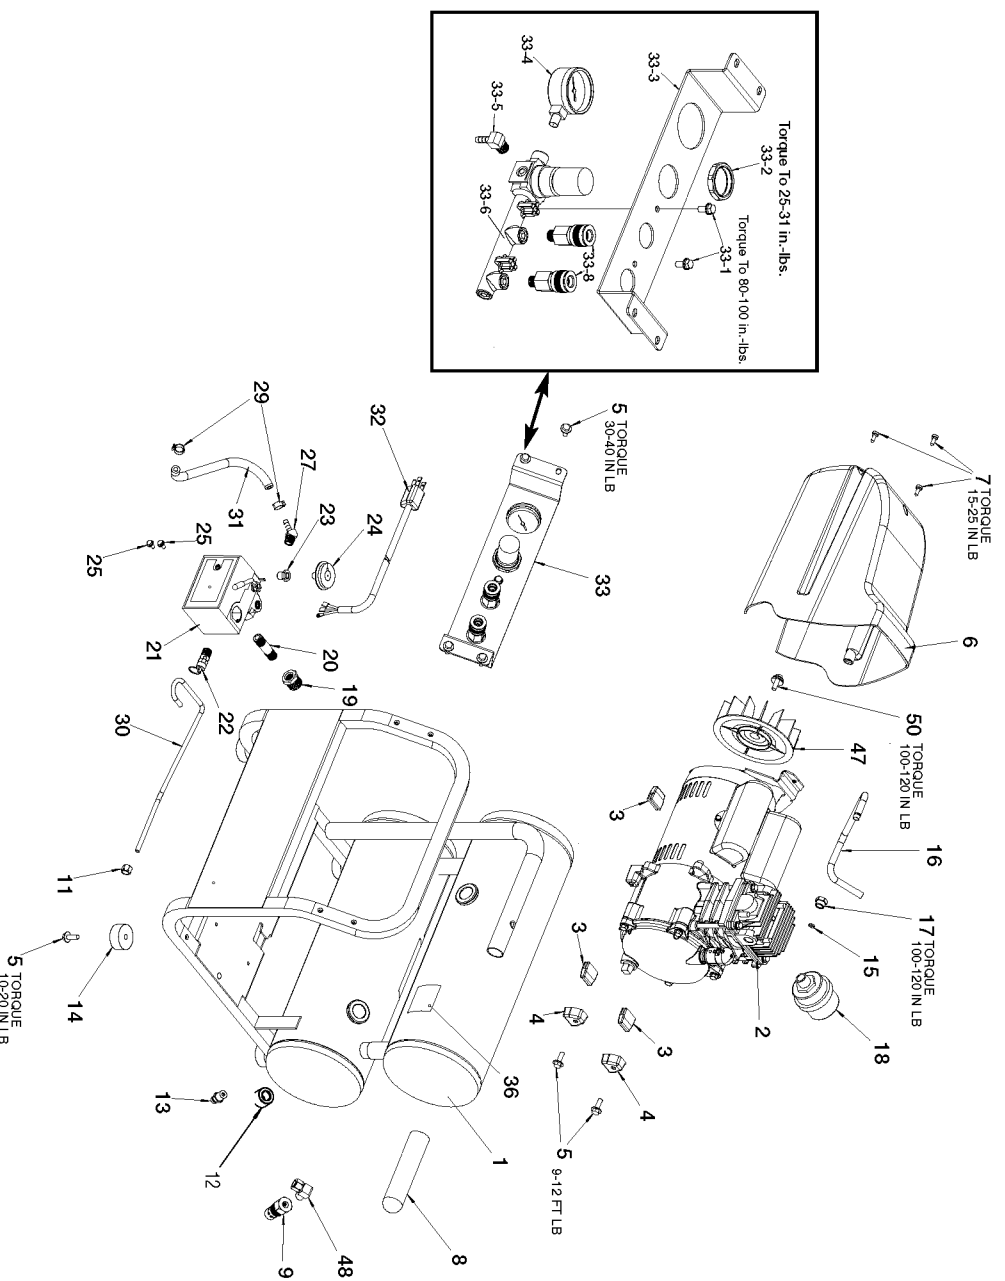

PORTER-CABLE

Side Stack Compressor

CPLDC2540S

WARNING: Electrical repairs should only be attempted by trained repairmen. Contact the nearest Porter-Cable Service Center or other competent repair center.