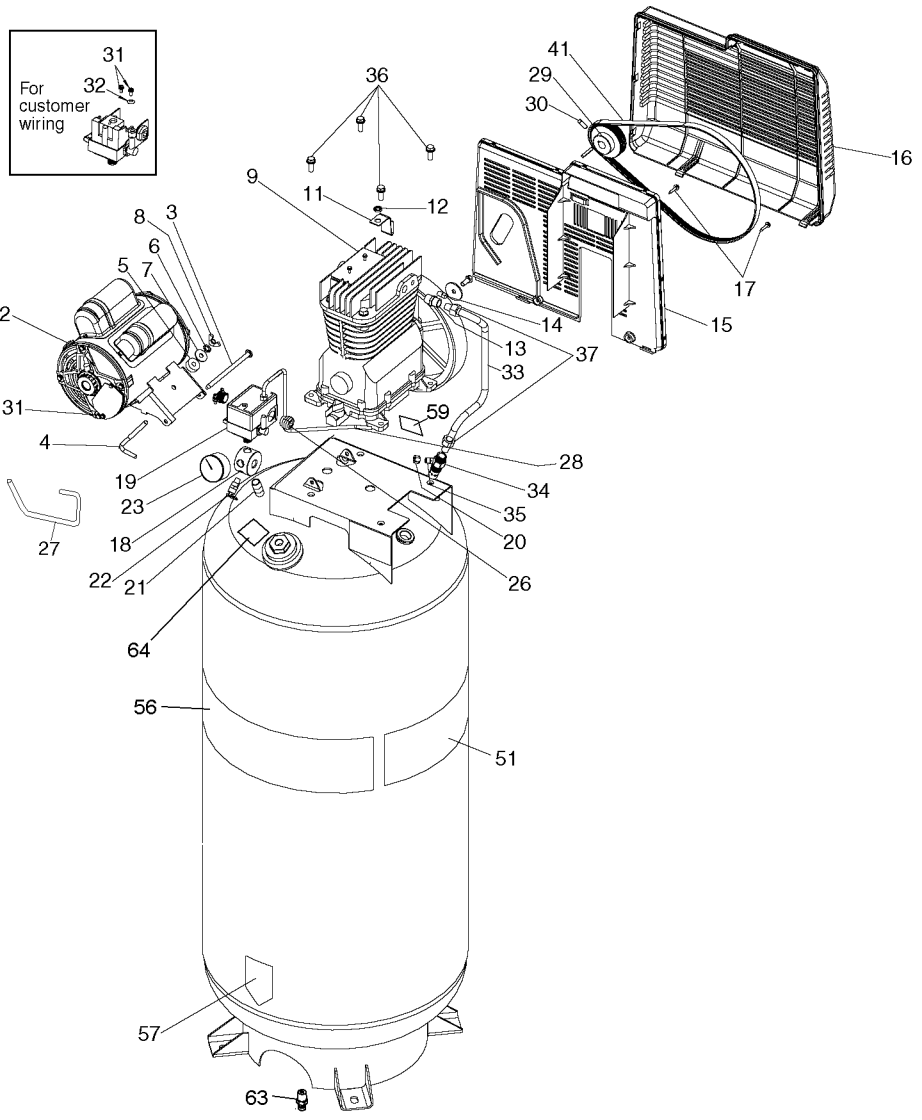

## Parts List for CPLC7060V Type 1

Item Number	Part Number	Description	Qty Required
2	D20659	MOTOR O/L BALLERINA	1
3	D21594	PIN MOTOR MOUNT OIL	1
4	CAC-1013	SCREW HOLD DOWN	1
5	CAC-1011	SPRING ELASTOMER	1
6	N017772	LOCK WASHER	1
7	SSN-56-ZN	WASHER 1 X 11/32 X 1	1
8	SS-2038-ZN	NUT .313-18 WING	1
9	N076027SV	PUMP ASSEMBLY	1
11	CAC-327	BRACKET	1
12	SSF-8113-ZN	NUT .375-16X.563 HEX	1
13	SSP-9401	CONNECTOR BODY STRAI	1
14	SS-1215	PLUG PIPE GALV 1/8	1
15	D20272	BELTGUARD INSIDE P-C	1
16	D20273	BELTGUARD OUTSIDE P-	1
17	D26742	SCREW #10-16 X .500	2
18	AC-0217	MANIFOLD	1
19	Z-D22260	SWITCH PRES 1PORT 11	1
20	SSP-7811	ASSY NUT SLEEVE 1/4	1
21	SS-2072-1	NIPPLE .375 NPT X 1.	1
22	97503734	VALVE SAFETY 150 .12	1
23	GA-360-B	GAUGE 300 PSI BACK M	1
26	438010040063	HEYCO BUSHINGS	1
26	SSW-7367	BUSHING STRAIN RELIE	1
27	SUDL-402-2	ASSY CORD MOTOR SJT	1
28	D21583	TUBE PRESSURE RELEAS	1
29	C-PU-2861	PULLEY 6J-SEC 2.80 O	1
30	SS-391	SCREW .250-20 .625 S	1

## Parts List for CPLC7060V Type 1

Item Number	Part Number	Description	Qty Required
114	CAC-207	PLUG PISTON PIN	4
115	265-19	PIN PISTON	2
116	265-410	ASSY CONNECTING ROD	2
117	Z-D22270	CRANKSHAFT MACH BALL	1
118	SSP-505	PLUG 52MM OIL	1
120	SSP-486	PLUG PIPE 3/8 - 18 N	2
121	SSN-1018	WASHER WAVY SPRING 2	1
122	AC-0169	SEAL OIL	1
123	SST-104	BEARING 6205C3	2
124	SSN-1014-ZN	WASHER .339/.344 ID	1
125	SSF-3039-ZN	SCREW .313-18X.750 H	1
126	265-2	FLYWHEEL 10 OD CI PO	1
127	CAC-55-1	PISTON MACHINE DWG 2	2
128	A20868	GASKET	1
131	A00723	VALVE FLAPPER INTAKE	2
132	SSF-9821	SCREW #5-40X.250 HHW	8
133	CAC-294	PLATE RESTRICTOR	2
134	A00724	FLAPPER VALVE	2
135	Z-CAC-56-1	RING COMPRESSION 2.8	4
136	Z-CAC-58	RING OIL	4
137	Z-CAC-57	EXPANDER OIL RING	2
138	SSF-927	SCREW .250-20X1.125	2
856	KK-4275	KIT VALVE	1
856	KK-4313	KIT RING 2 7/8 PUMP	1
856	69D109740	KIT UNLOADER VALVE R	1
856	K-0159	KIT GASKET O/L BALL	1