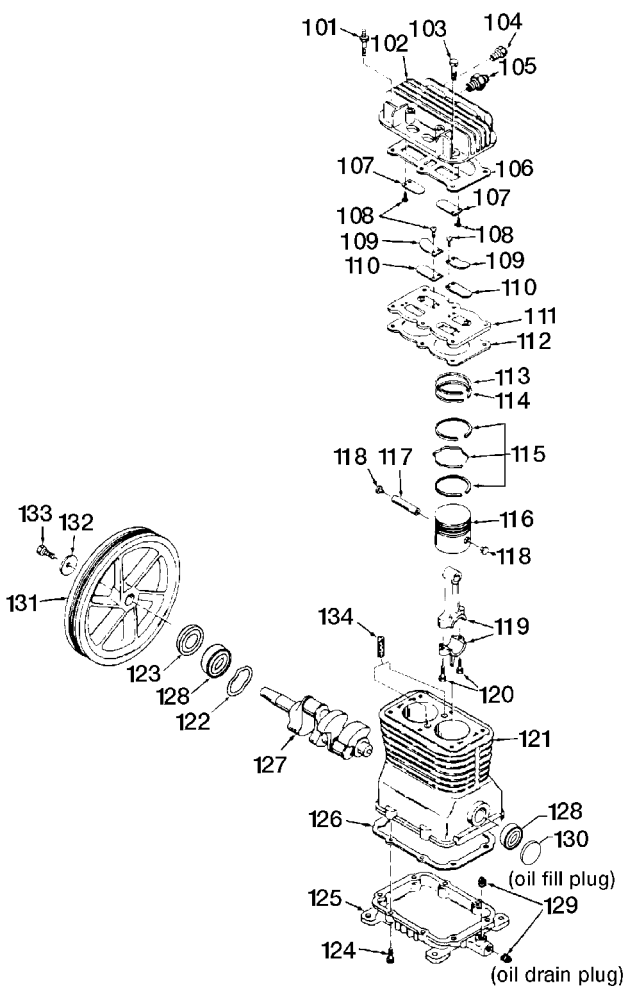

Parts List for CPL6025 Type 1

Item Number	Part Number	Description	Qty Required
1	N076030SV	PUMP ASSEMBLY	1
2	SSP-9401	CONNECTOR BODY STRAI	1
3	SSF-928	SCREW .313-18X.875 H	1
4	AC-0041	TUBE OUTLET .500OD A	1
5	CAC-1011	SPRING ELASTOMER	1
6	SSN-56-ZN	WASHER 1 X 11/32 X 1	10
7	N017772	LOCK WASHER	10
8	SS-2038-ZN	NUT .313-18 WING	10
9	CAC-1013	SCREW HOLD DOWN	10
10	D21594	PIN MOTOR MOUNT OIL	1
11	SSP-7812	ASSY NUT SLEEVE 1/2	1
13	SSP-7811	ASSY NUT SLEEVE 1/4	1
14	D20610	TUBE PRESSURE RELIEF	1
15	Z-D23004	GAUGE 1.5OD 200PSI .	1
16	SSP-6021	BUSHING REDUCER 1/8-	1
17	TIA-4150	VALVE SAFETY 150 .25	1
18	5140112-32	PRESSURE SWITCH	1
18	AC-0557	COVER PRES SWITCH	1
20	438010040063	HEYCO BUSHINGS	1
20	SSW-7367	BUSHING STRAIN RELIE	1
22	SSW-7385	BUSHING STRAIN RELIE	1
23	N055549	NIPPLE	1
24	Z-D27212	GAUGE 200PSI .125NPT	1
25	D24888	NIPPLE .25NPT X 2.5	1
26	D21429	BUSHING REDUCER .375	1
27	CAC-4215-1	ASSY CORD MOTOR SJT	1
28	D27255	REGULATOR 4PORT P2 H	1

Parts List for CPL6025 Type 1

Item Number	Part Number	Description	Qty Required
105	SSP-9401	CONNECTOR BODY STRAI	1
106	5140118-80	GASKET	1
109	CAC-294	PLATE RESTRICTOR	2
111	Z-CAC-4212-1	ASSY VALVE PLATE	1
112	CAC-1265-2	USE Z-CAC-1265-2	1
116	CAC-55-1	PISTON MACHINE DWG 2	2
117	265-19	PIN PISTON	2
118	CAC-207	PLUG PISTON PIN	4
119	265-410	ASSY CONNECTING ROD	2
120	SSF-927	SCREW .250-20X1.125	4
121	Z-AC-0205	CRANKCASE & CYLINDER	1
122	SSN-1018	WASHER WAVY SPRING 2	1
123	AC-0169	SEAL OIL	1
124	SSF-925	SCREW .250-20X.875 H	8
125	000000-00	No Longer Available	1
126	265-16-1	GASKET BASE	1
127	Z-D22270	CRANKSHAFT MACH BALL	1
128	SST-104	BEARING 6205C3	2
129	SSP-486	PLUG PIPE 3/8 - 18 N	2
130	SSP-505	PLUG 52MM OIL	1
131	265-2	FLYWHEEL 10 OD CI PO	1
132	SSN-1014-ZN	WASHER .339/.344 ID	1
133	SSF-3039-ZN	SCREW .313-18X.750 H	1
134	265-6	VENT FILTER	2
856	N008805	LABEL WARNING PORT E	1
856	K-0080	KIT 240V CONVERSION	1
856	A17038	DRAIN VALVE	1