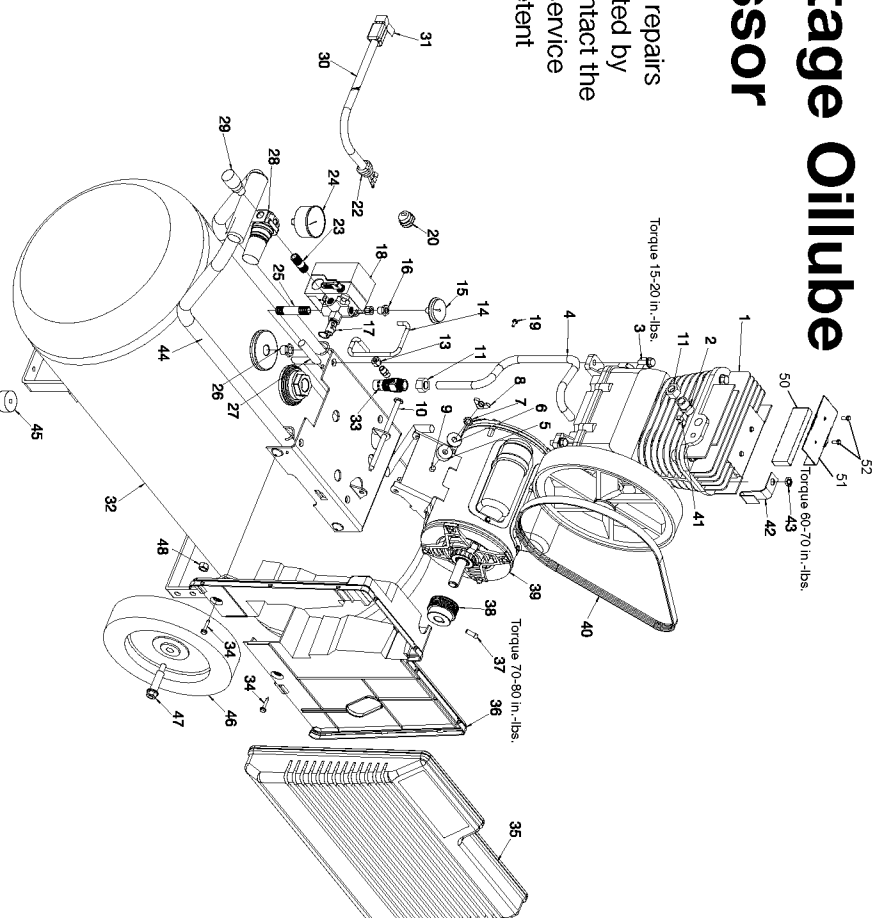

Parts List for CPL6025 Type 1

Item Number	Part Number	Description	Qty Required
1	N076030SV	PUMP ASSEMBLY	1
2	SSP-9401	CONNECTOR BODY STRAI	1
3	SSF-928	SCREW .313-18X.875 H	1
4	AC-0041	TUBE OUTLET .500OD A	1
5	CAC-1011	SPRING ELASTOMER	1
6	SSN-56-ZN	WASHER 1 X 11/32 X 1	10
7	N017772	LOCK WASHER	10
8	SS-2038-ZN	NUT .313-18 WING	10
9	CAC-1013	SCREW HOLD DOWN	10
10	D21594	PIN MOTOR MOUNT OIL	1
11	SSP-7812	ASSY NUT SLEEVE 1/2	1
13	SSP-7811	ASSY NUT SLEEVE 1/4	1
14	D20610	TUBE PRESSURE RELIEF	1
15	Z-D23004	GAUGE 1.5OD 200PSI .	1
16	SSP-6021	BUSHING REDUCER 1/8-	1
17	TIA-4150	VALVE SAFETY 150 .25	1
18	5140112-32	PRESSURE SWITCH	1
18	AC-0557	COVER PRES SWITCH	1
20	438010040063	HEYCO BUSHINGS	1
20	SSW-7367	BUSHING STRAIN RELIE	1
22	SSW-7385	BUSHING STRAIN RELIE	1
23	N055549	NIPPLE	1
24	Z-D27212	GAUGE 200PSI .125NPT	1
25	D24888	NIPPLE .25NPT X 2.5	1
26	D21429	BUSHING REDUCER .375	1
27	CAC-4215-1	ASSY CORD MOTOR SJT	1
28	D27255	REGULATOR 4PORT P2 H	1

Parts List for CPL6025 Type 1

Item Number	Part Number	Description	Qty Required
105	SSP-9401	CONNECTOR BODY STRAI	1
106	5140118-80	GASKET	1
109	CAC-294	PLATE RESTRICTOR	2
111	Z-CAC-4212-1	ASSY VALVE PLATE	1
112	CAC-1265-2	USE Z-CAC-1265-2	1
116	CAC-55-1	PISTON MACHINE DWG 2	2
117	265-19	PIN PISTON	2
118	CAC-207	PLUG PISTON PIN	4
119	265-410	ASSY CONNECTING ROD	2
120	SSF-927	SCREW .250-20X1.125	4
121	Z-AC-0205	CRANKCASE & CYLINDER	1
122	SSN-1018	WASHER WAVY SPRING 2	1
123	AC-0169	SEAL OIL	1
124	SSF-925	SCREW .250-20X.875 H	8
125	000000-00	No Longer Available	1
126	265-16-1	GASKET BASE	1
127	Z-D22270	CRANKSHAFT MACH BALL	1
128	SST-104	BEARING 6205C3	2
129	SSP-486	PLUG PIPE 3/8 - 18 N	2
130	SSP-505	PLUG 52MM OIL	1
131	265-2	FLYWHEEL 10 OD CI PO	1
132	SSN-1014-ZN	WASHER .339/.344 ID	1
133	SSF-3039-ZN	SCREW .313-18X.750 H	1
134	265-6	VENT FILTER	2
856	N008805	LABEL WARNING PORT E	1
856	K-0080	KIT 240V CONVERSION	1
856	A17038	DRAIN VALVE	1